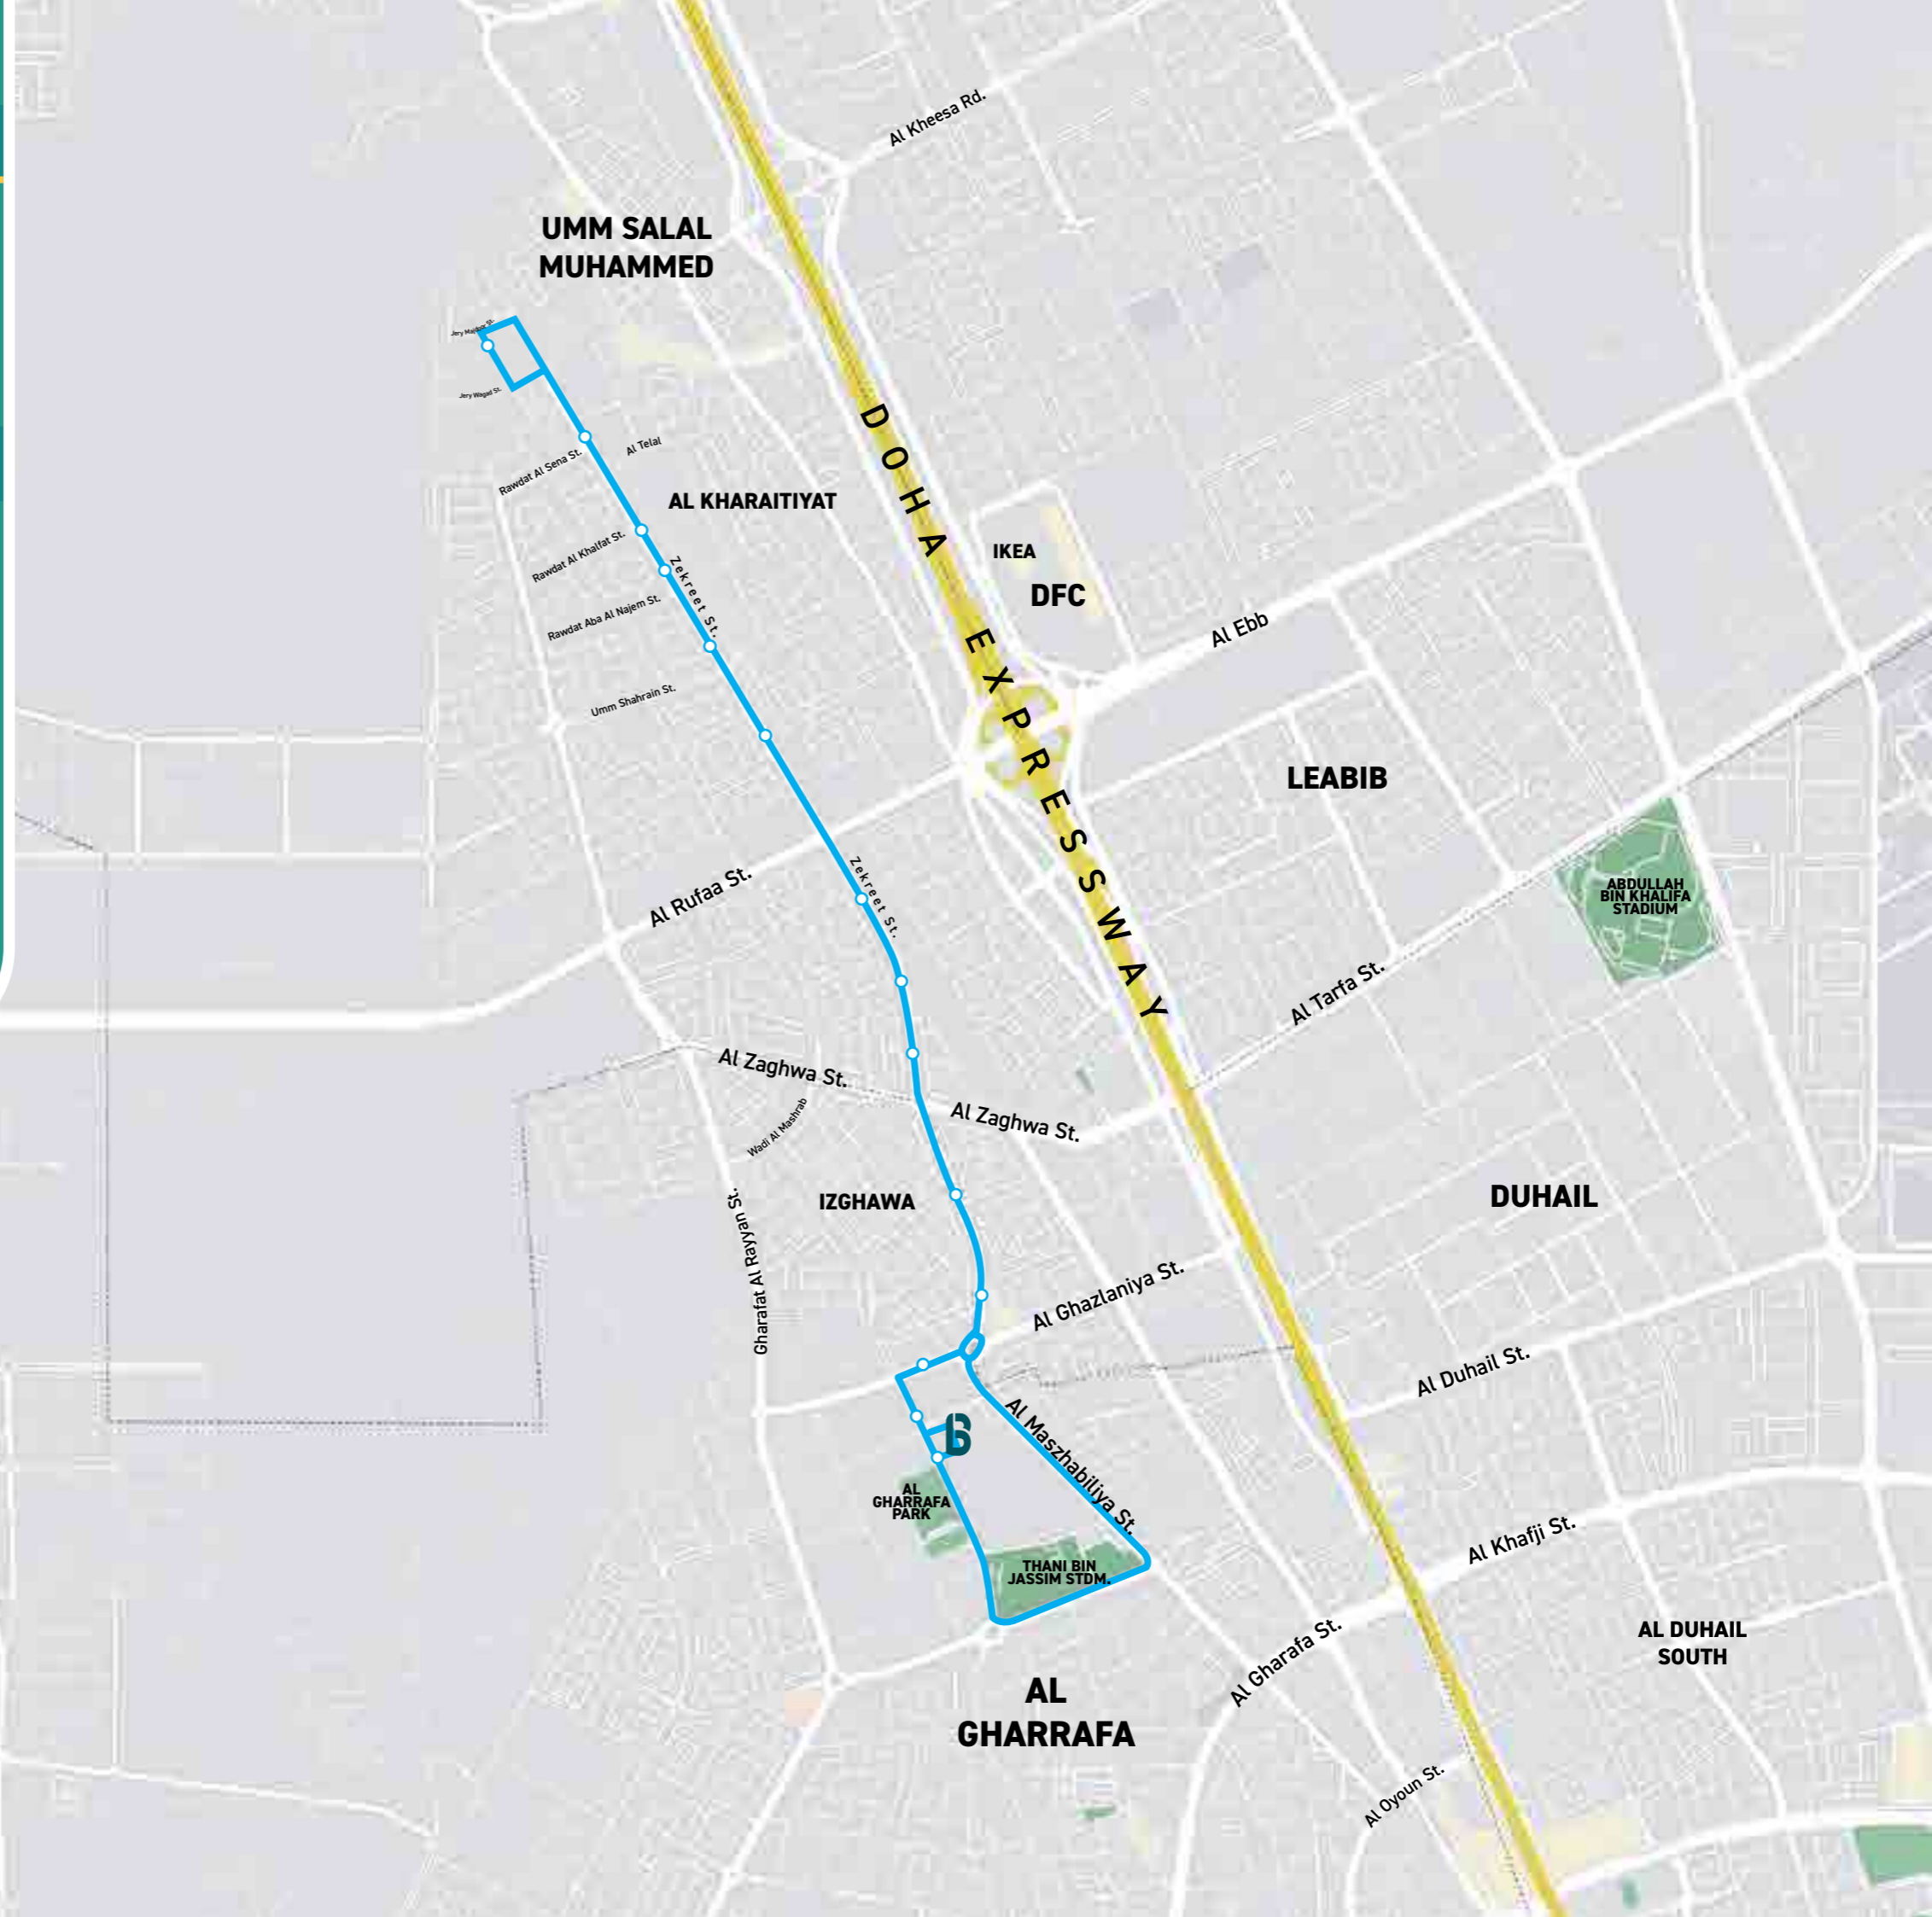

LEGEND:

-  Bus route
-  Bus stop
-  Metro Station
-  Bus Station

[Click Here for
Timetable](#)

BUS L505

Al Gharrafa Bus Station
- West Bay Bus Station

LEGEND:

-  Bus route
-  Bus stop
-  Metro Station
-  New Bus Station