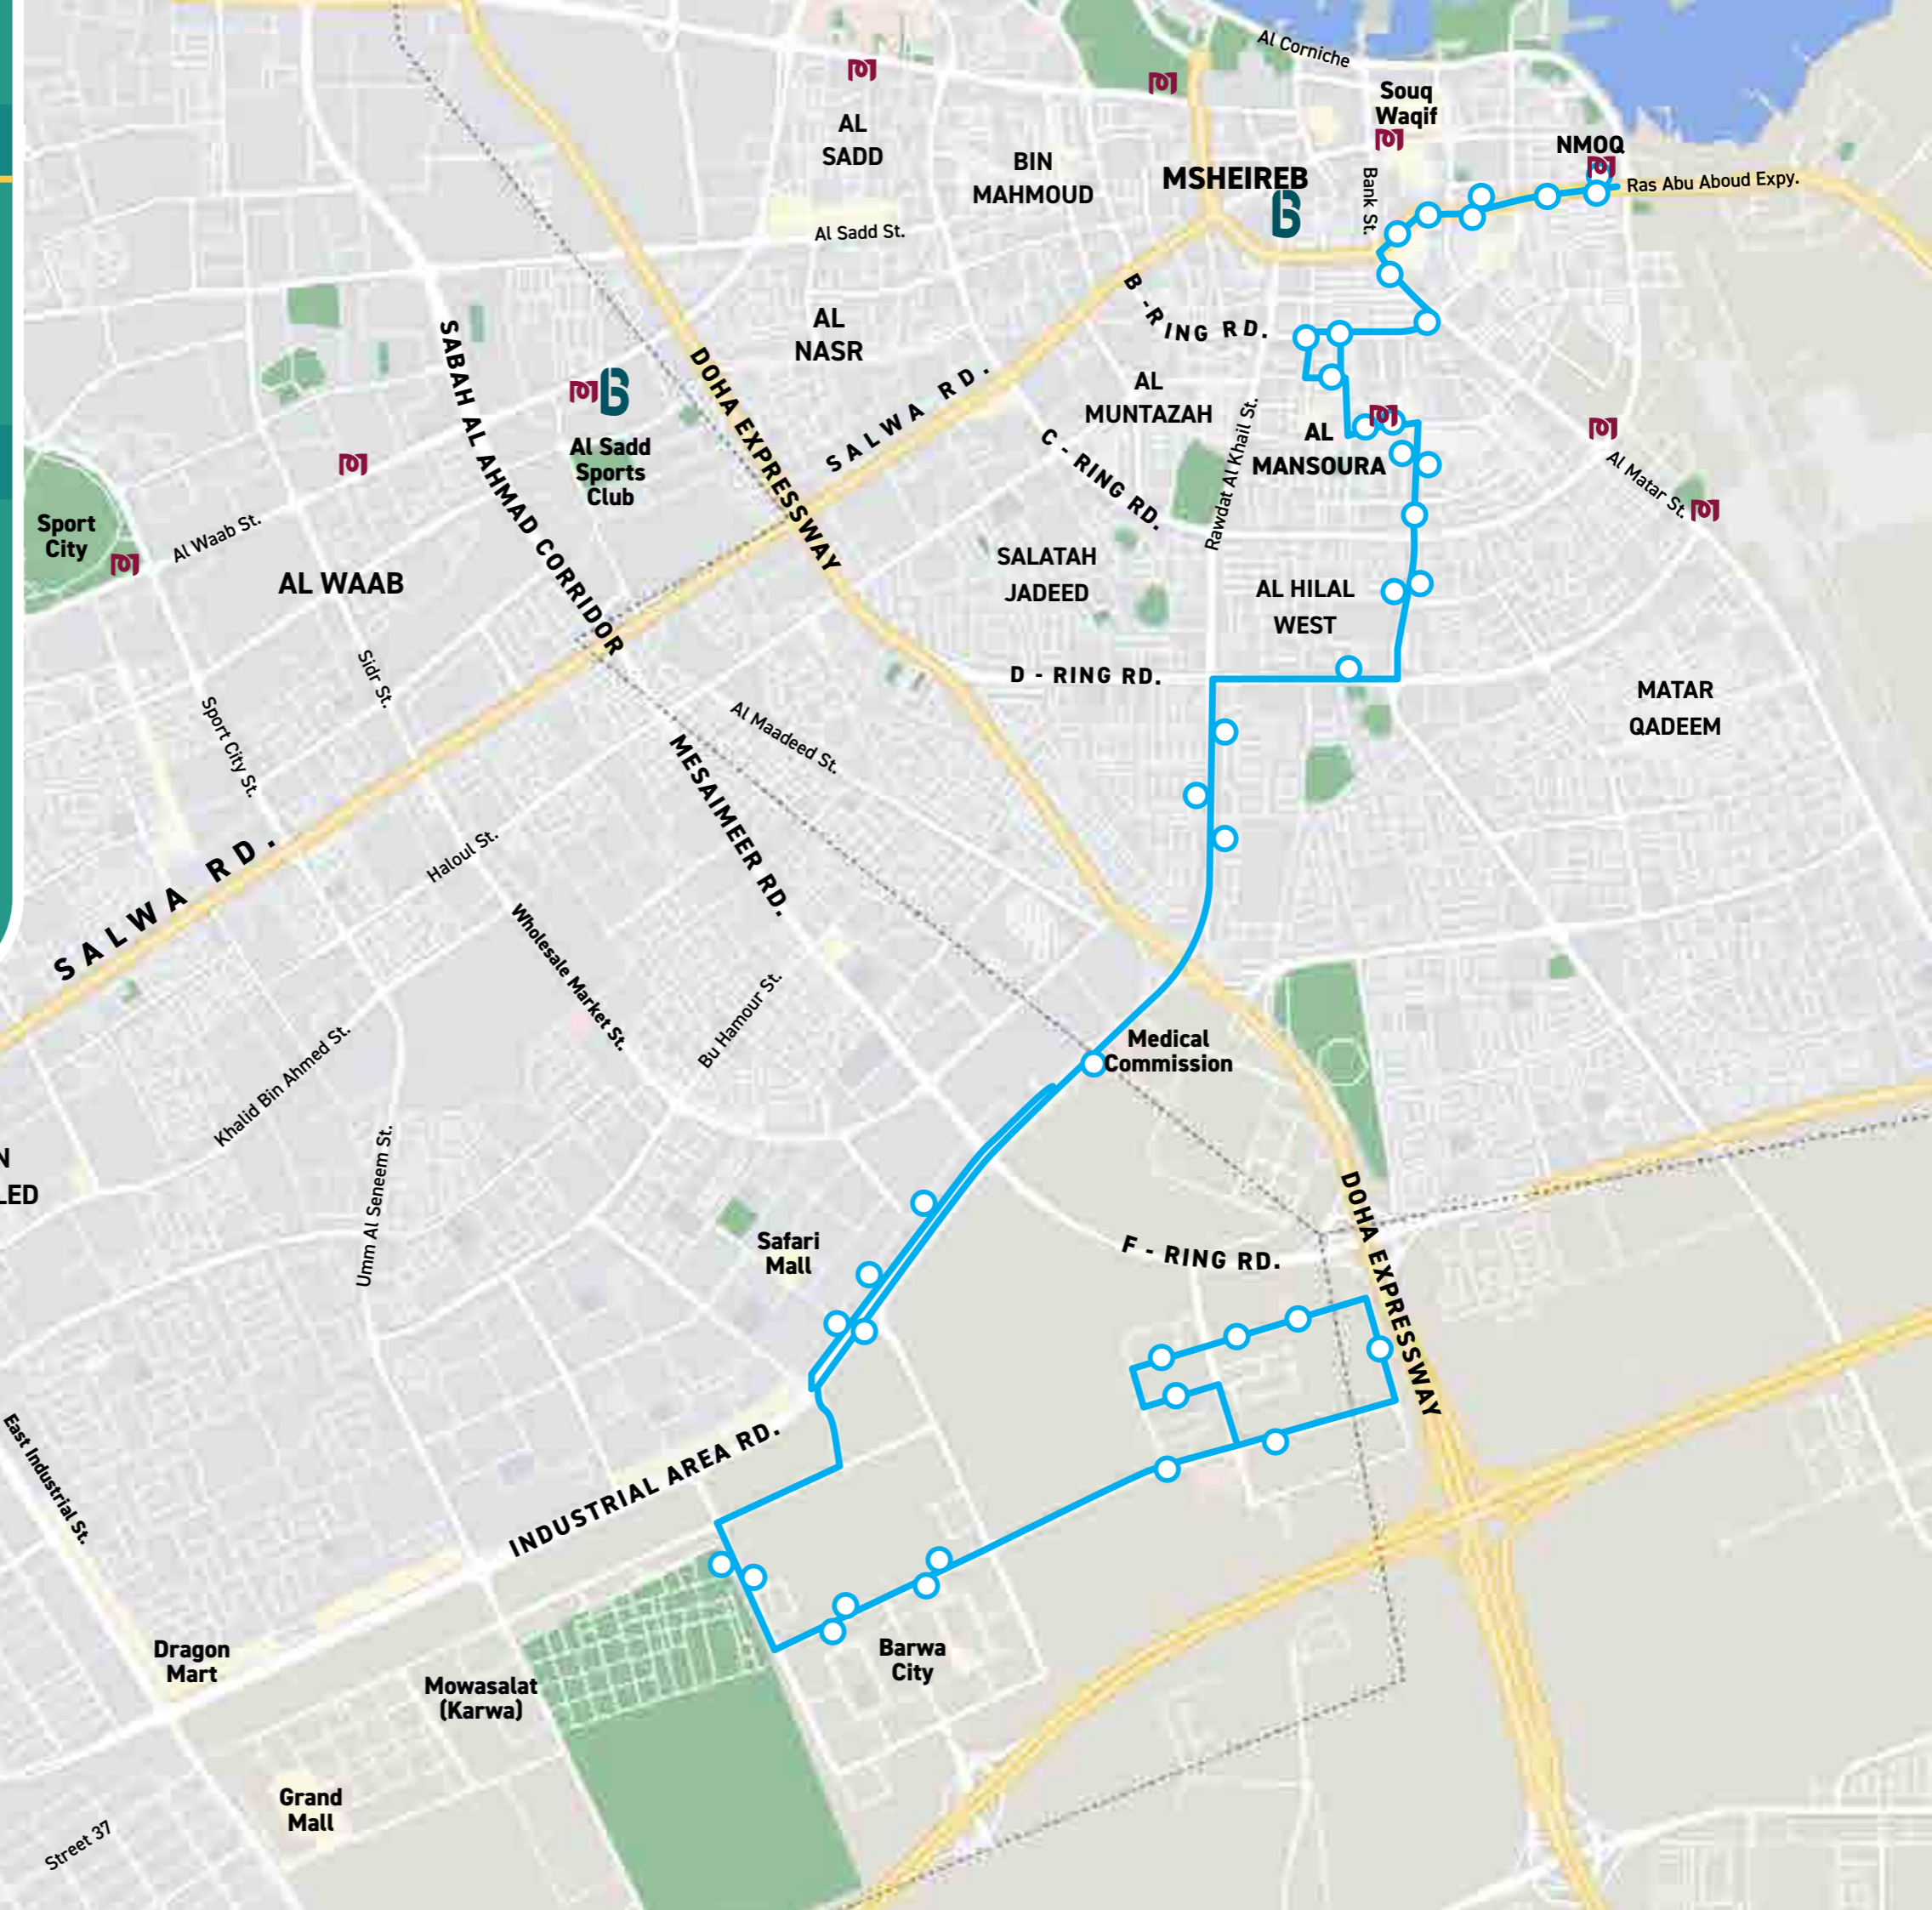

BUS L532

Mesaimer Health Center
- National Museum Metro Station

LEGEND:

- Bus route
- Bus stop
- Metro Station
- New Bus Station

[Click Here for Timetable](#)