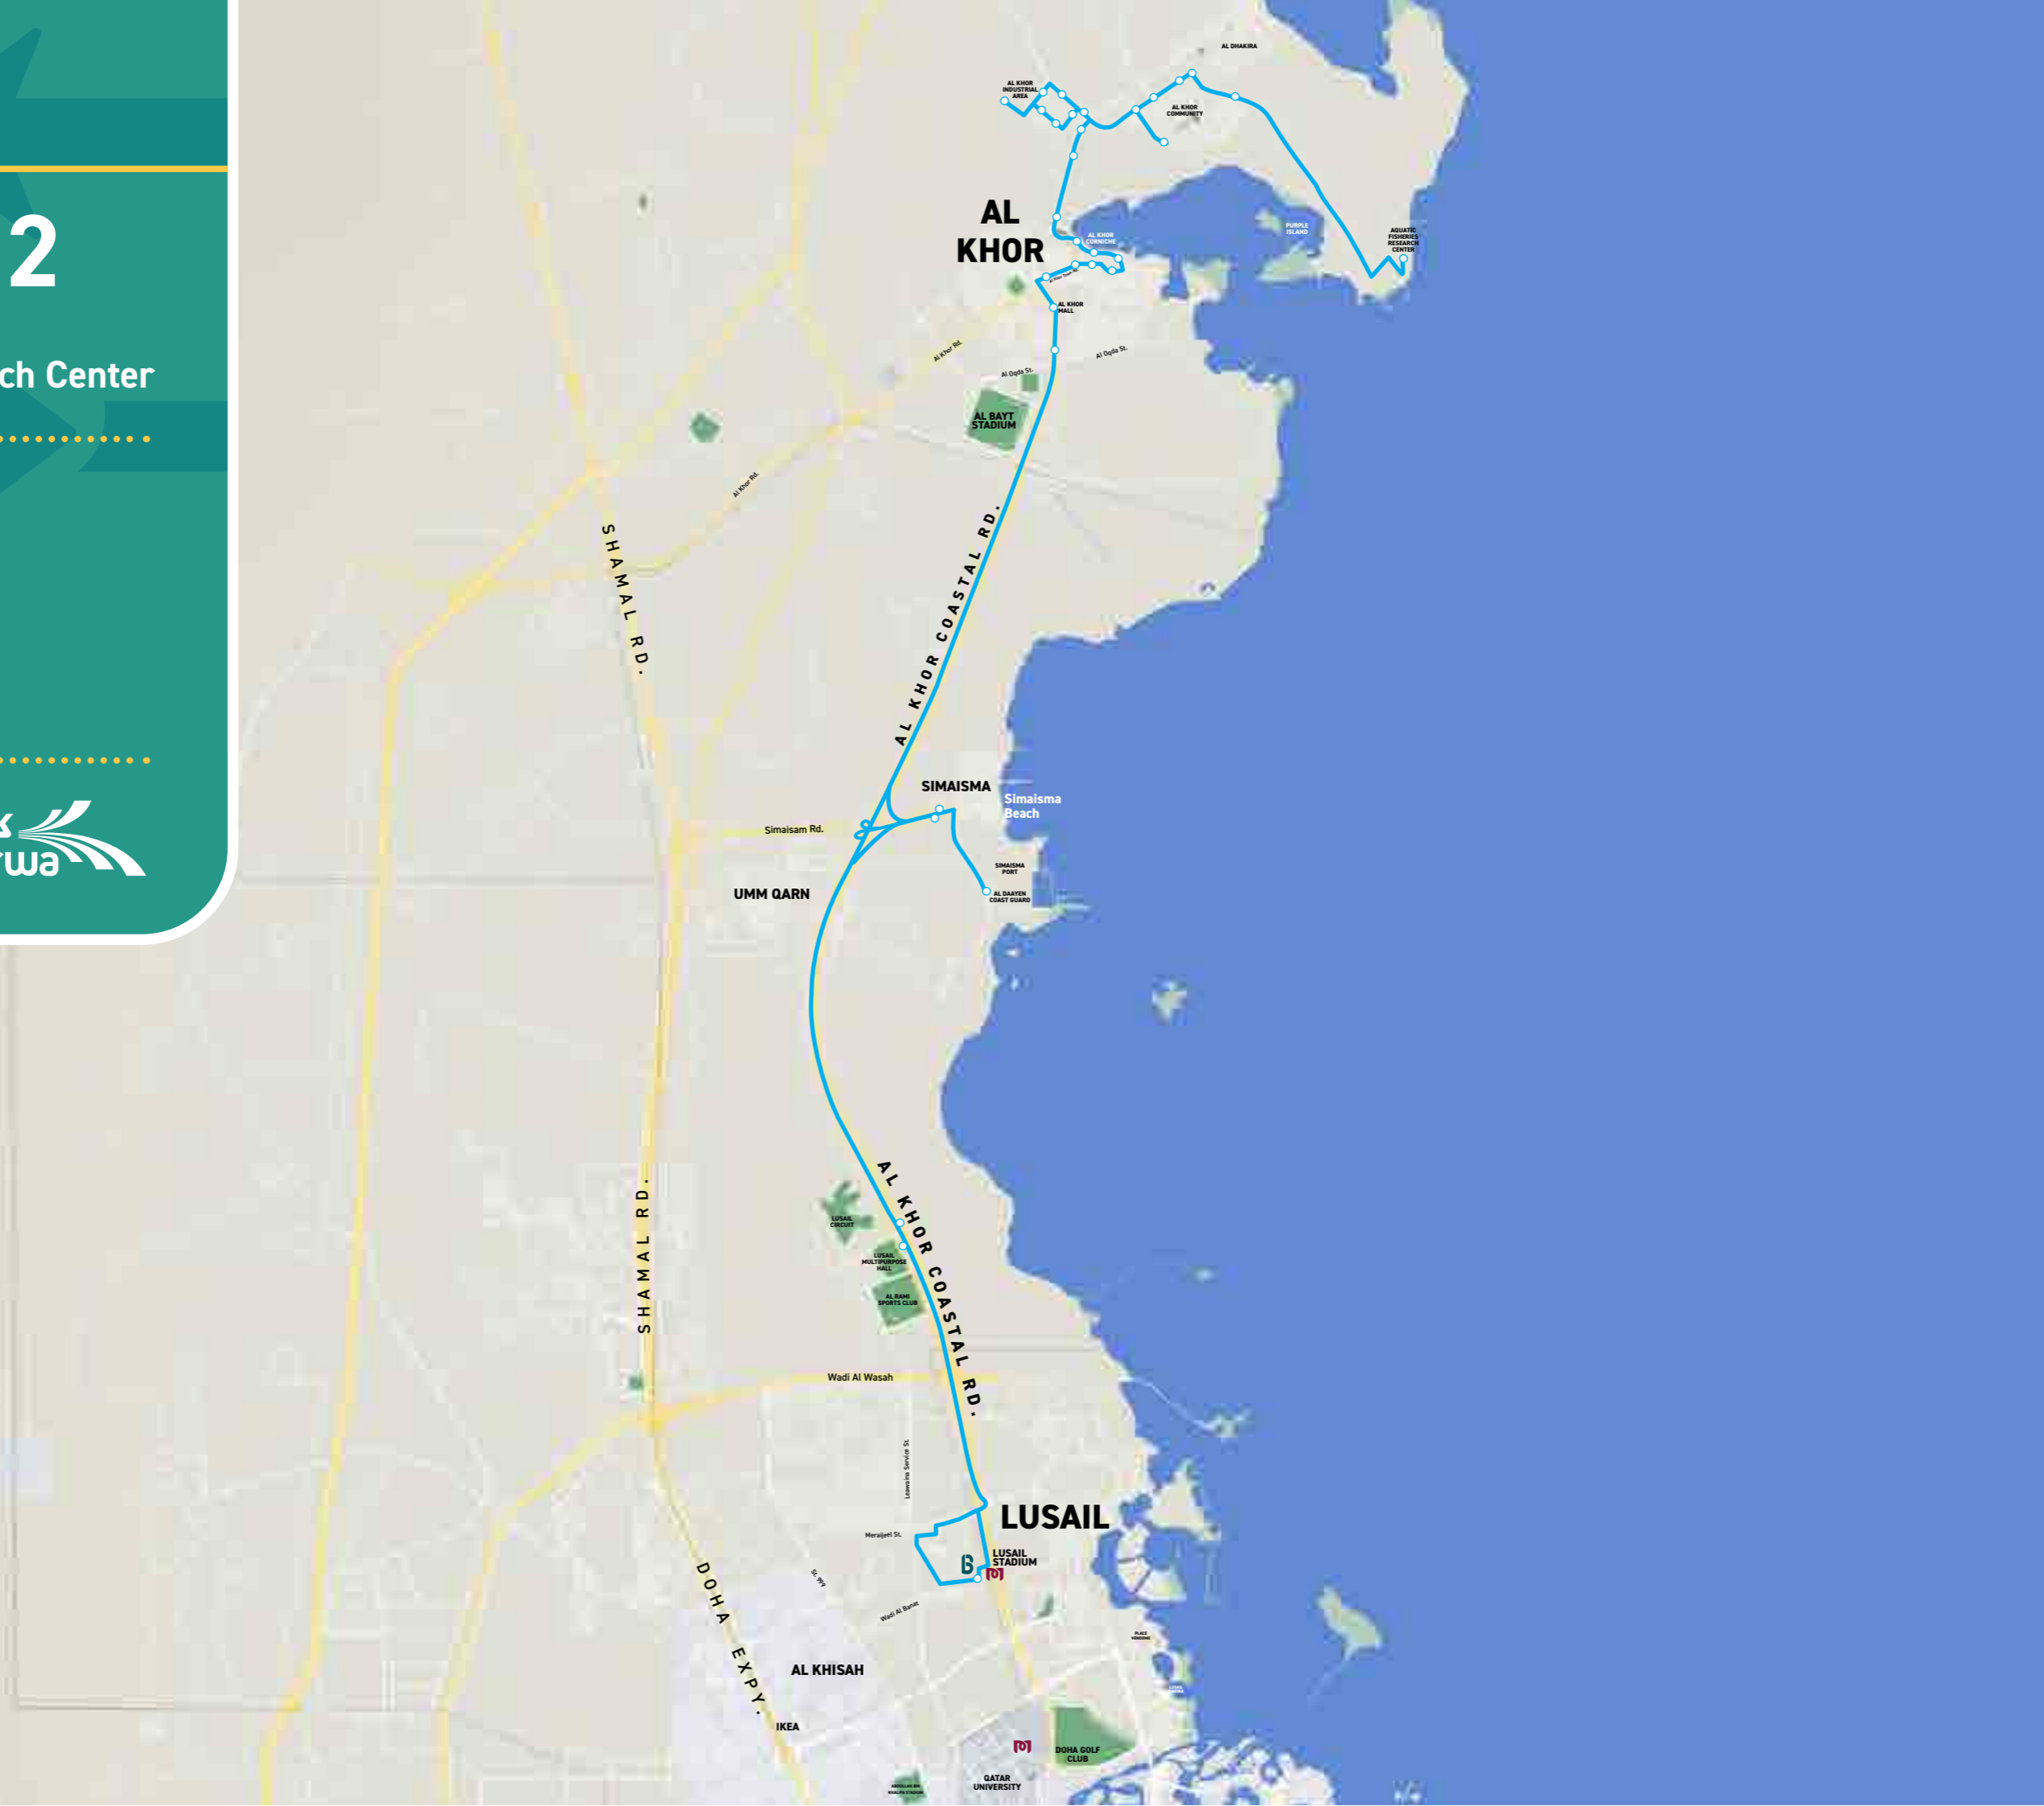

-  Bus route
-  Bus stop
-  Metro Station
-  Bus Station

[Click Here for
Timetable](#)

BUS R704

Al Gharrafa Bus Station
- Al Shamal (Al Ruwais)

LEGEND:

-  Bus route
-  Bus stop
-  Metro Station
-  Bus Station

[Click Here for Timetable](#)

DUKHAN

ZEKREET

CUBAN HOSPITAL

DUKHAN HWY.

DUKHAN HWY.

SHAHANIYA

DUKHAN HWY.