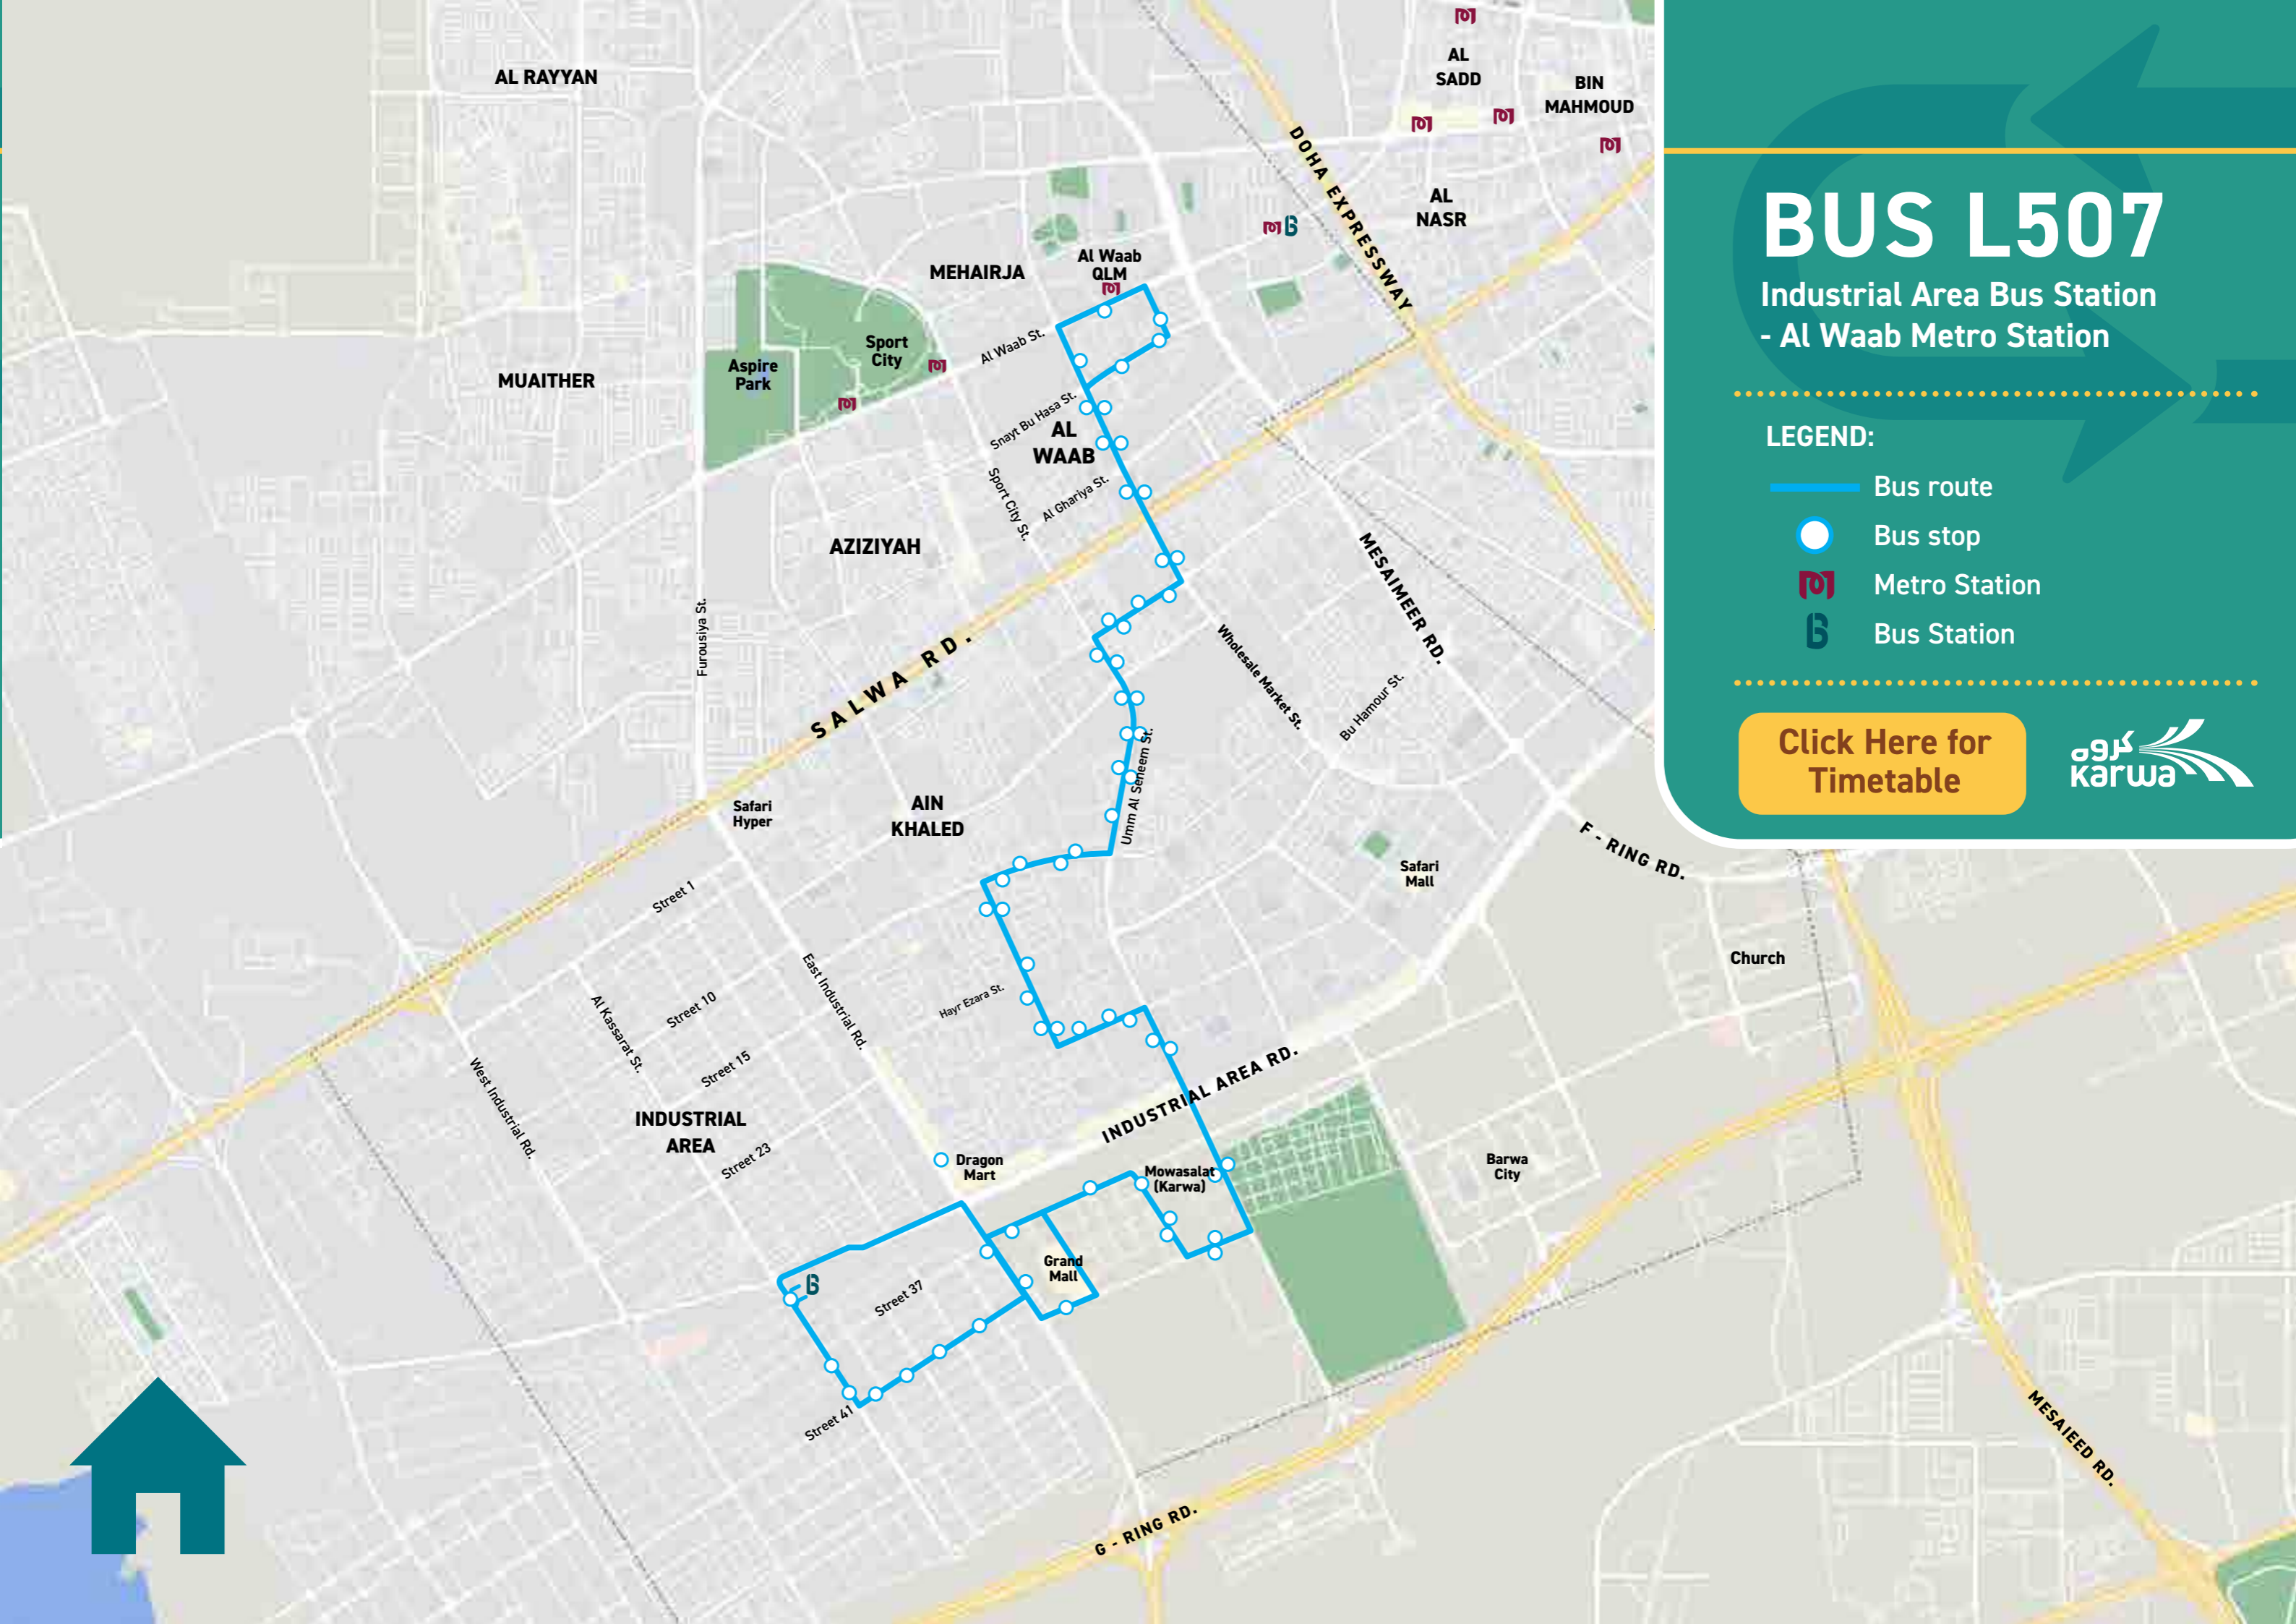

BUS L507

Industrial Area Bus Station
- Al Waab Metro Station

LEGEND:

- Bus route
- Bus stop
- Metro Station
- Bus Station

[Click Here for Timetable](#)