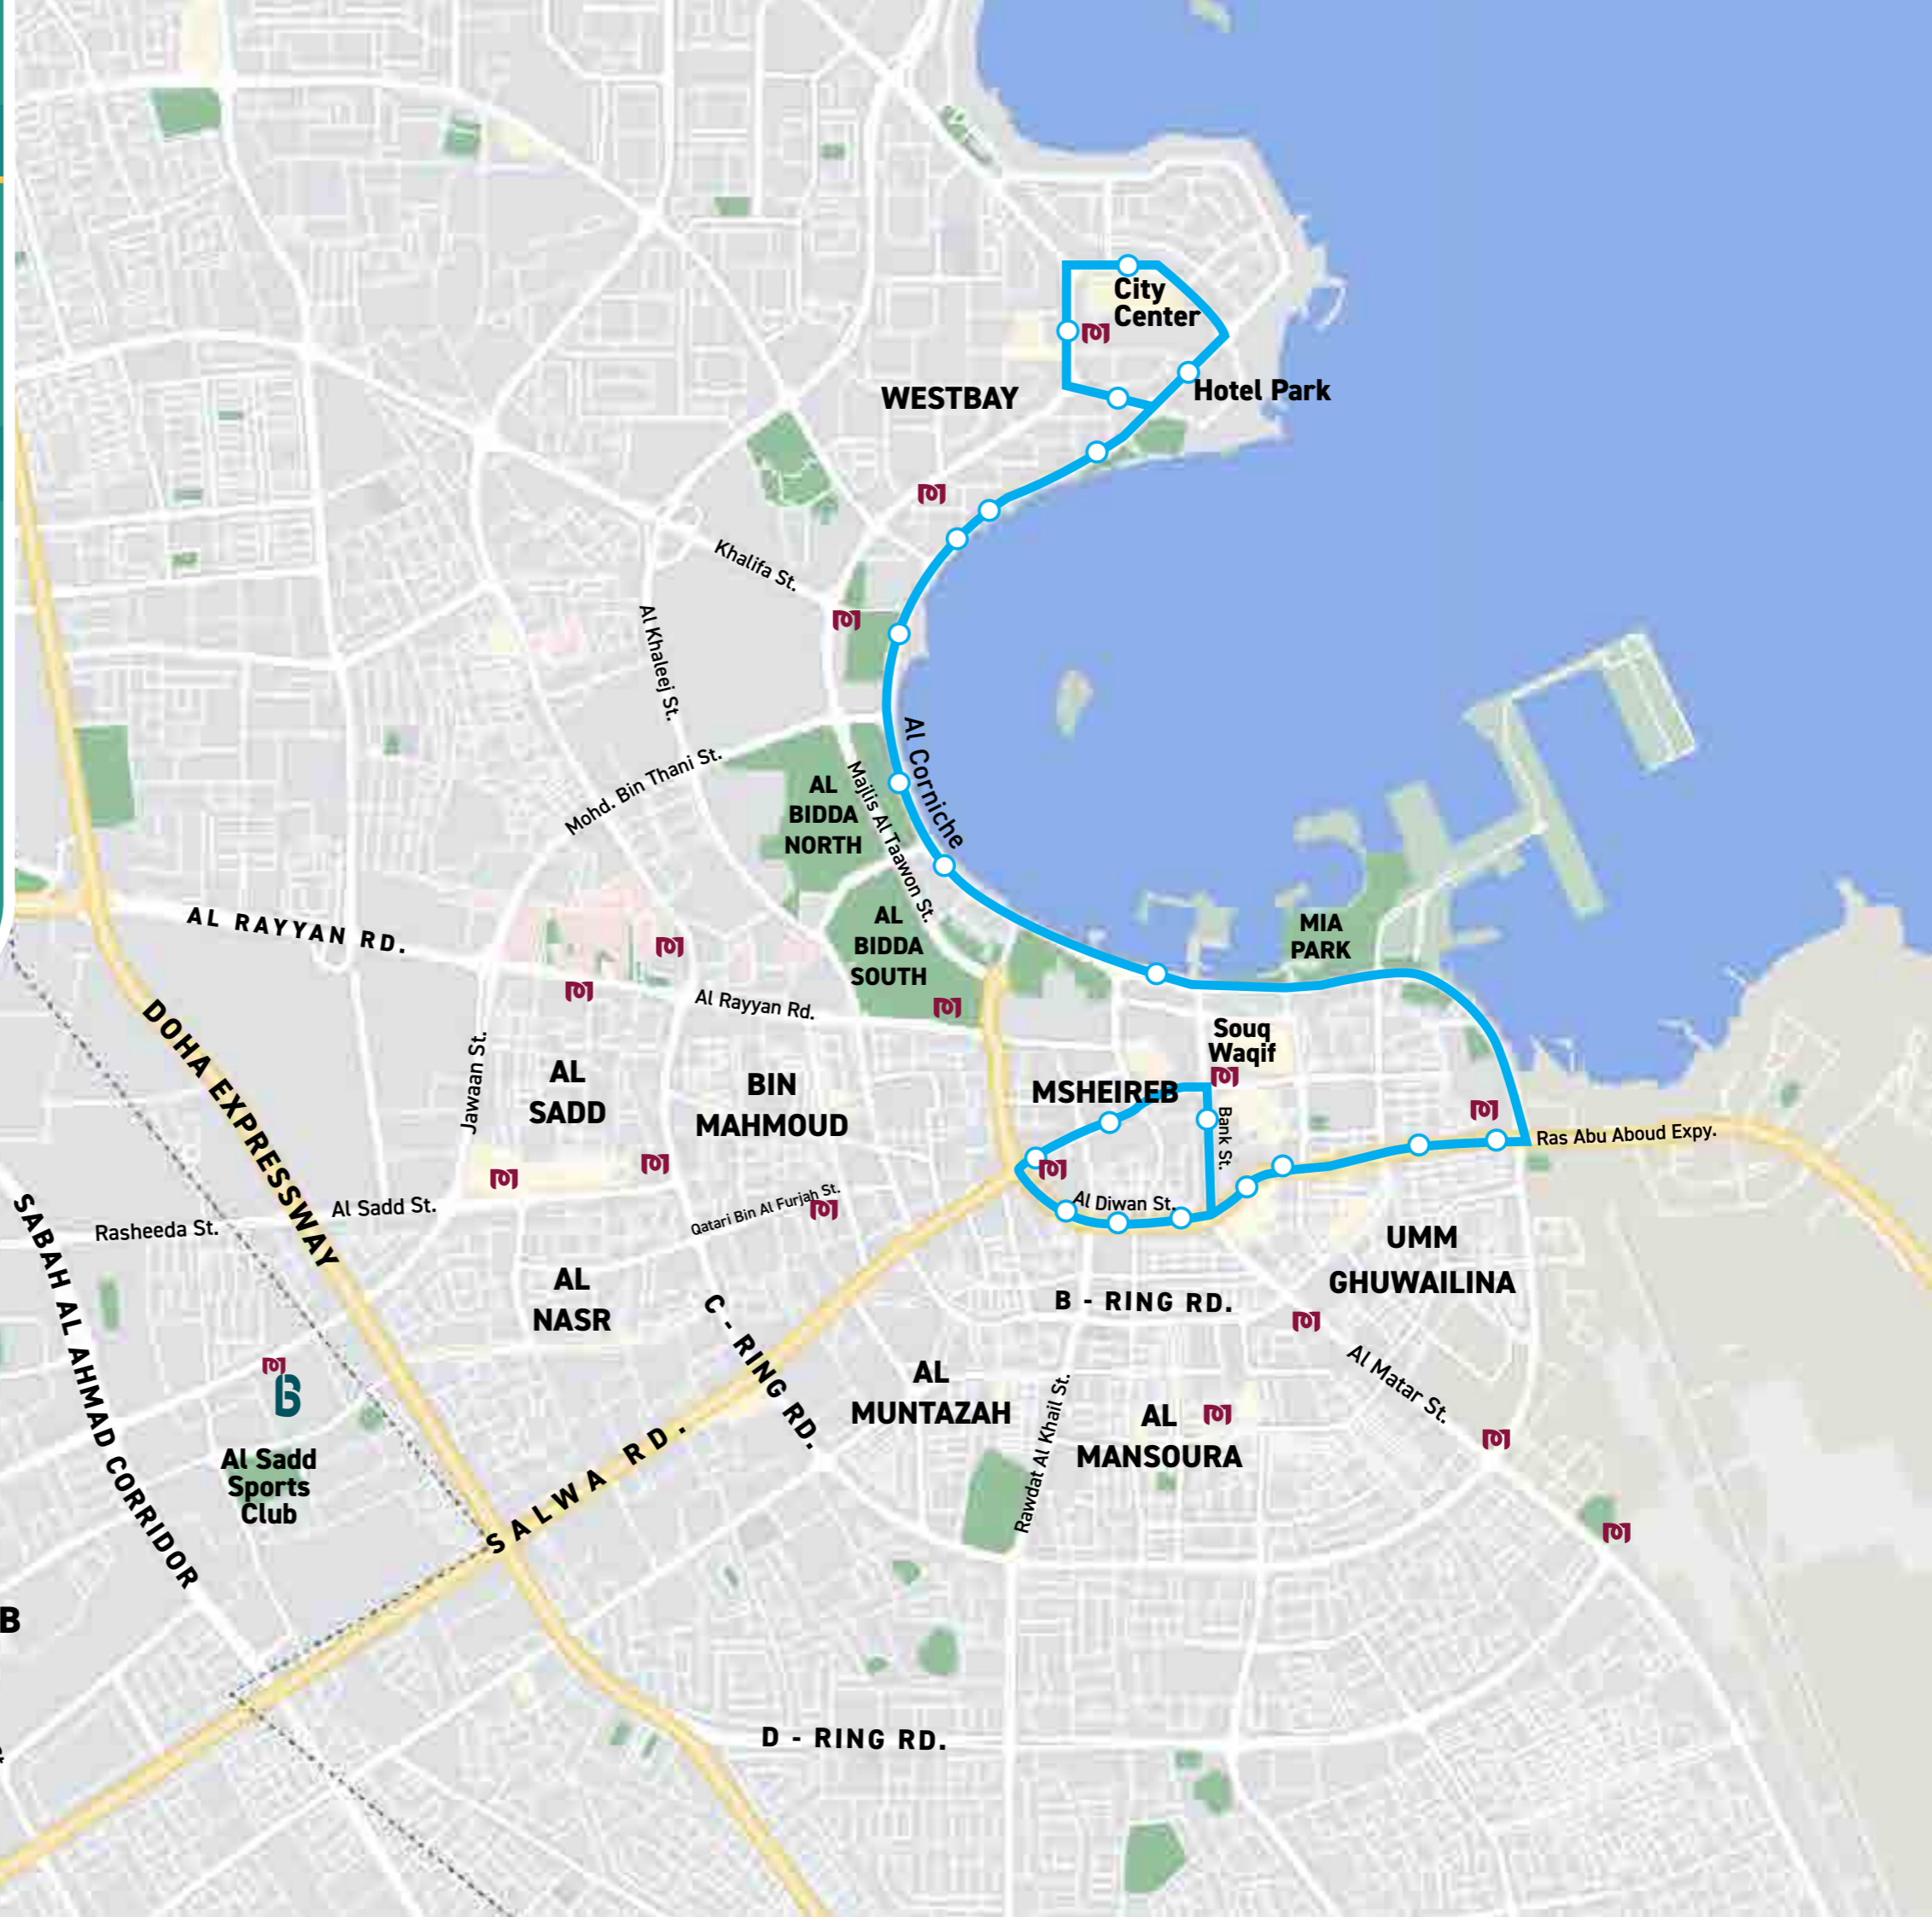

[Click Here for
Timetable](#)

BUS L538

Msheireb Metro Station
- Corniche

LEGEND:

-  Bus route
-  Bus stop
-  Metro Station
-  New Bus Station

[Click Here for
Timetable](#)

BUS L540

Messaied Qatar Energy (COB)
via Messaied Free Zone