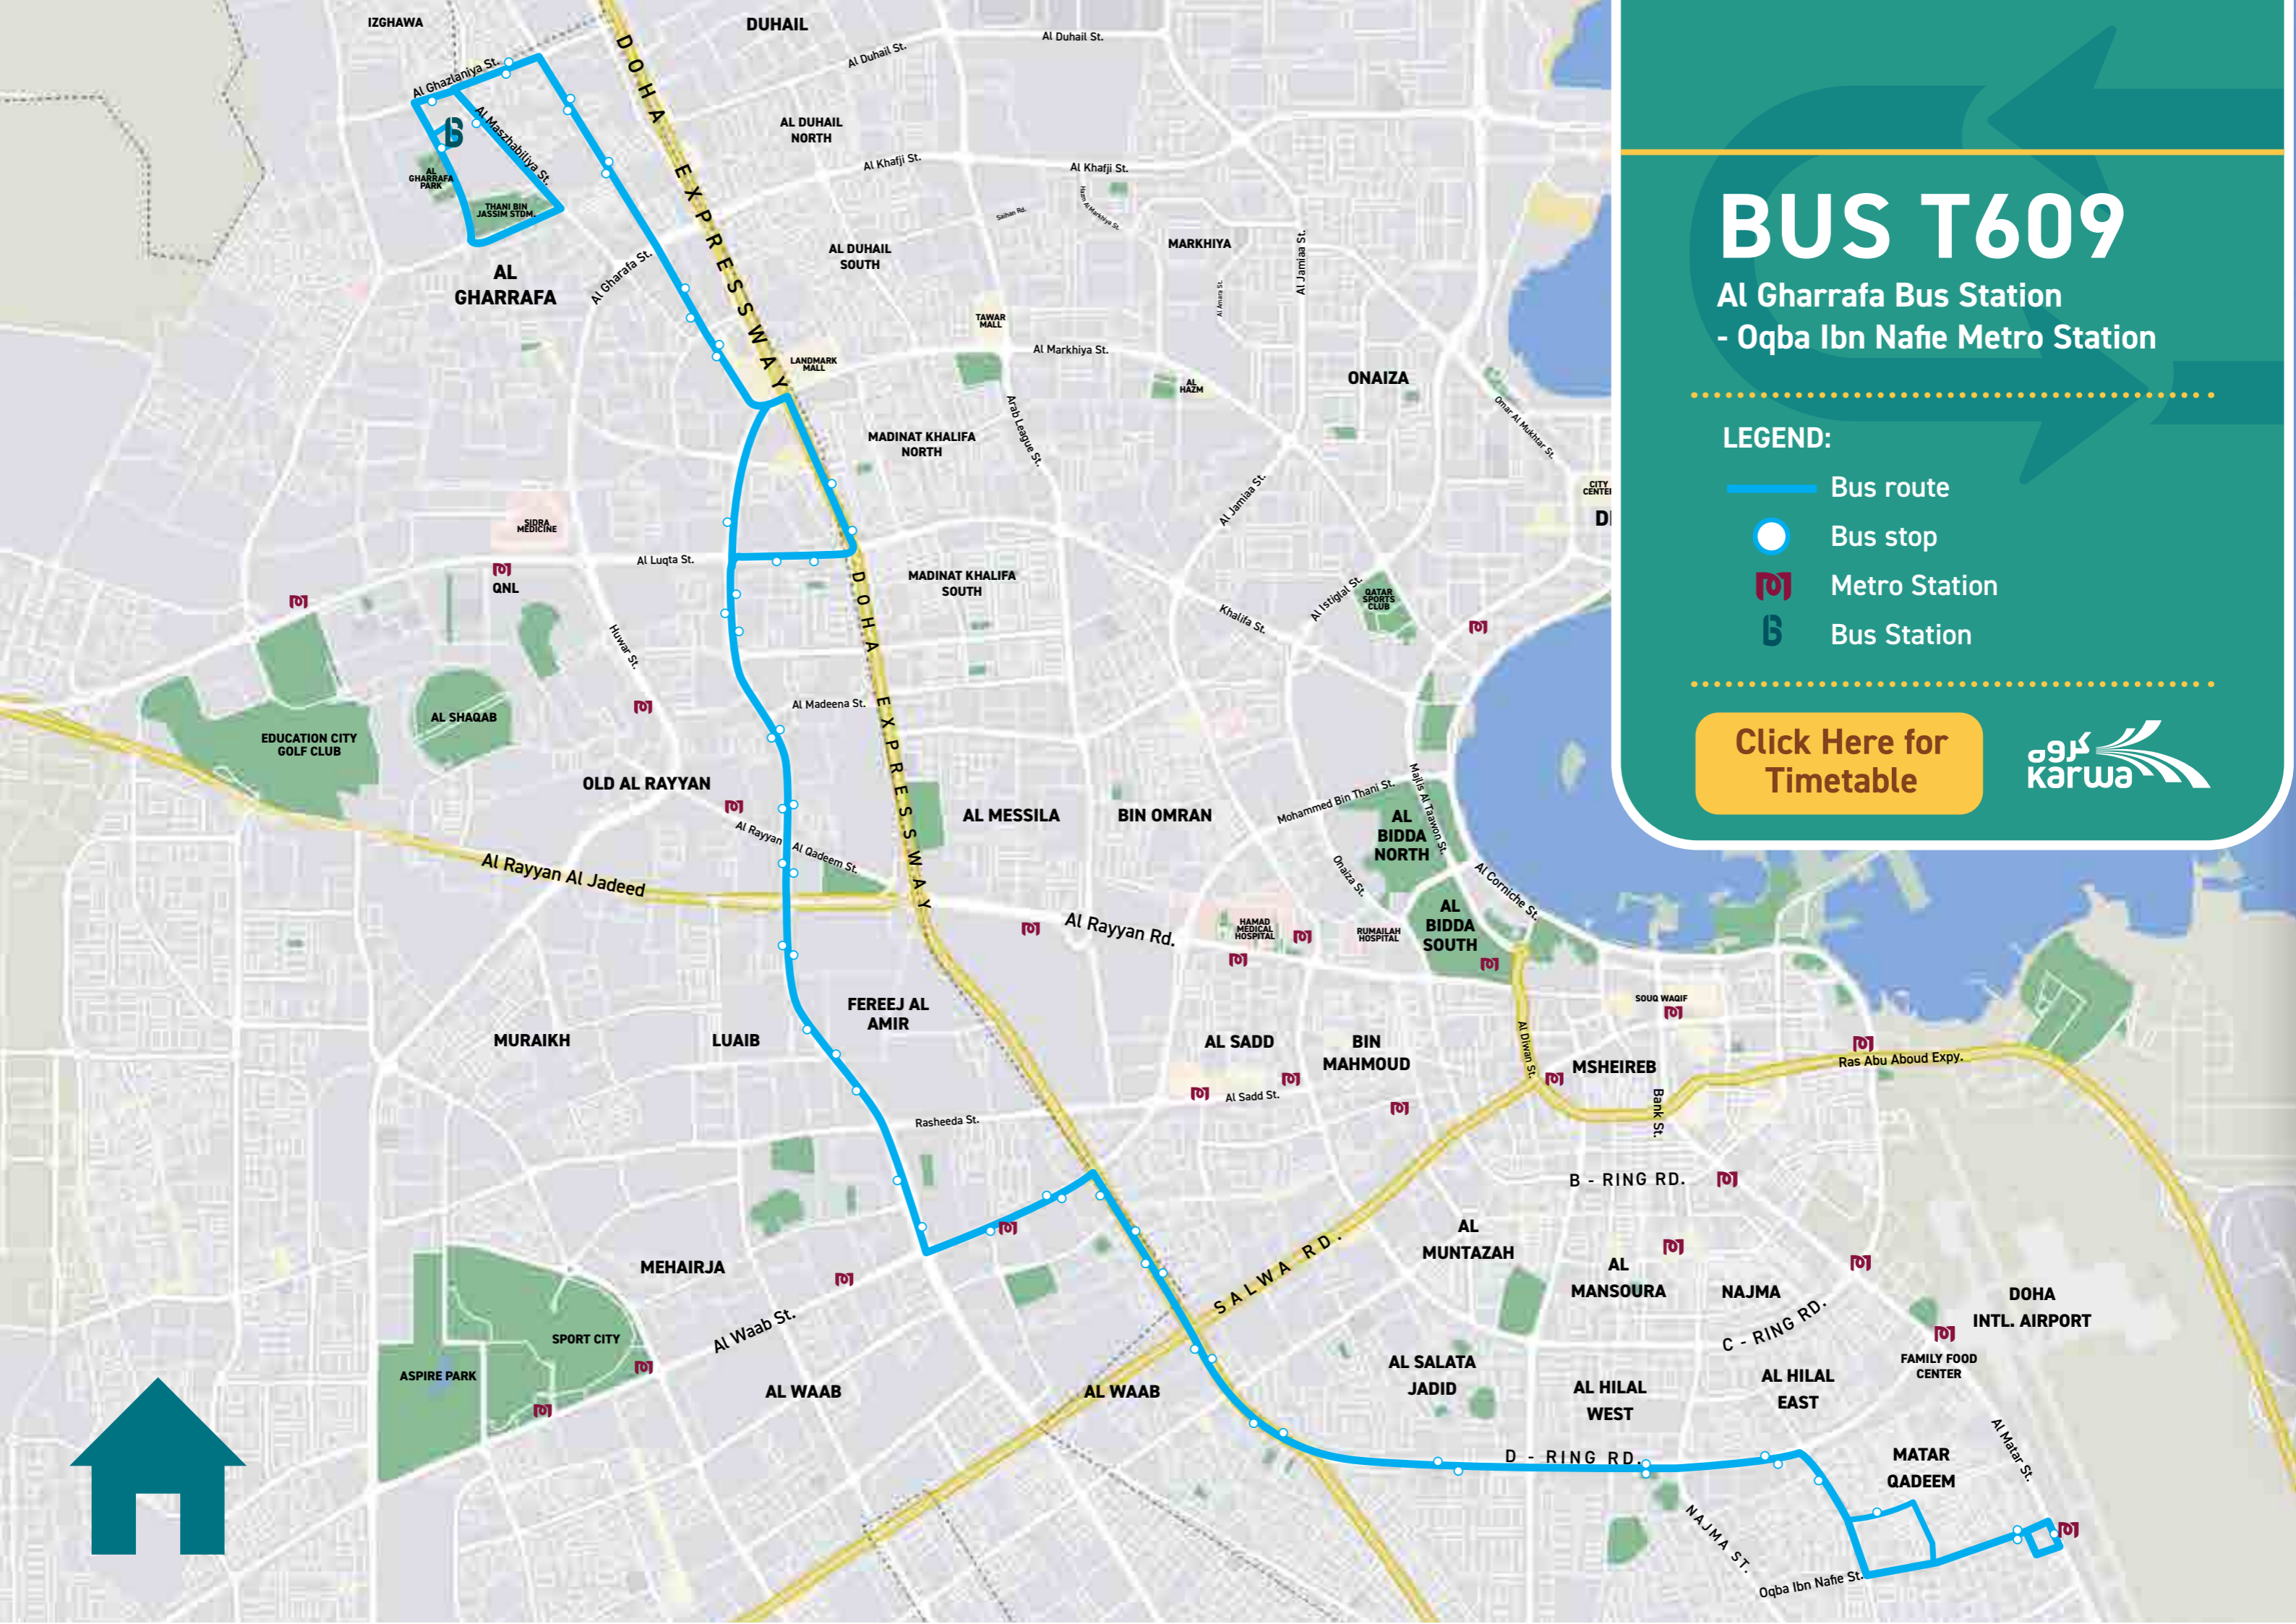

LEGEND:

-  Bus route
-  Bus stop
-  Metro Station
-  New Bus Station

[Click Here for
Timetable](#)

BUS T606

Al Gharrafa Bus Station
- Msheireb Bus Station

LEGEND:

-  Bus route
-  Bus stop
-  Metro Station
-  Bus Station

[Click Here for Timetable](#)

BUS T607

Al Gharrafa Bus Station
- Al Matar Al Qadeem Metro Station

LEGEND:

-  Bus route
-  Bus stop
-  Metro Station
-  Bus Station

[Click Here for Timetable](#)

BUS T609

Al Gharrafa Bus Station
- Oqba Ibn Nafee Metro Station

LEGEND:

-  Bus route
-  Bus stop
-  Metro Station
-  Bus Station

[Click Here for Timetable](#)

BUS T611

Industrial Area Bus Station
- Al Wakrah Bus Station (outside)

LEGEND:

-  Bus route
-  Bus stop
-  Metro Station
-  Bus Station