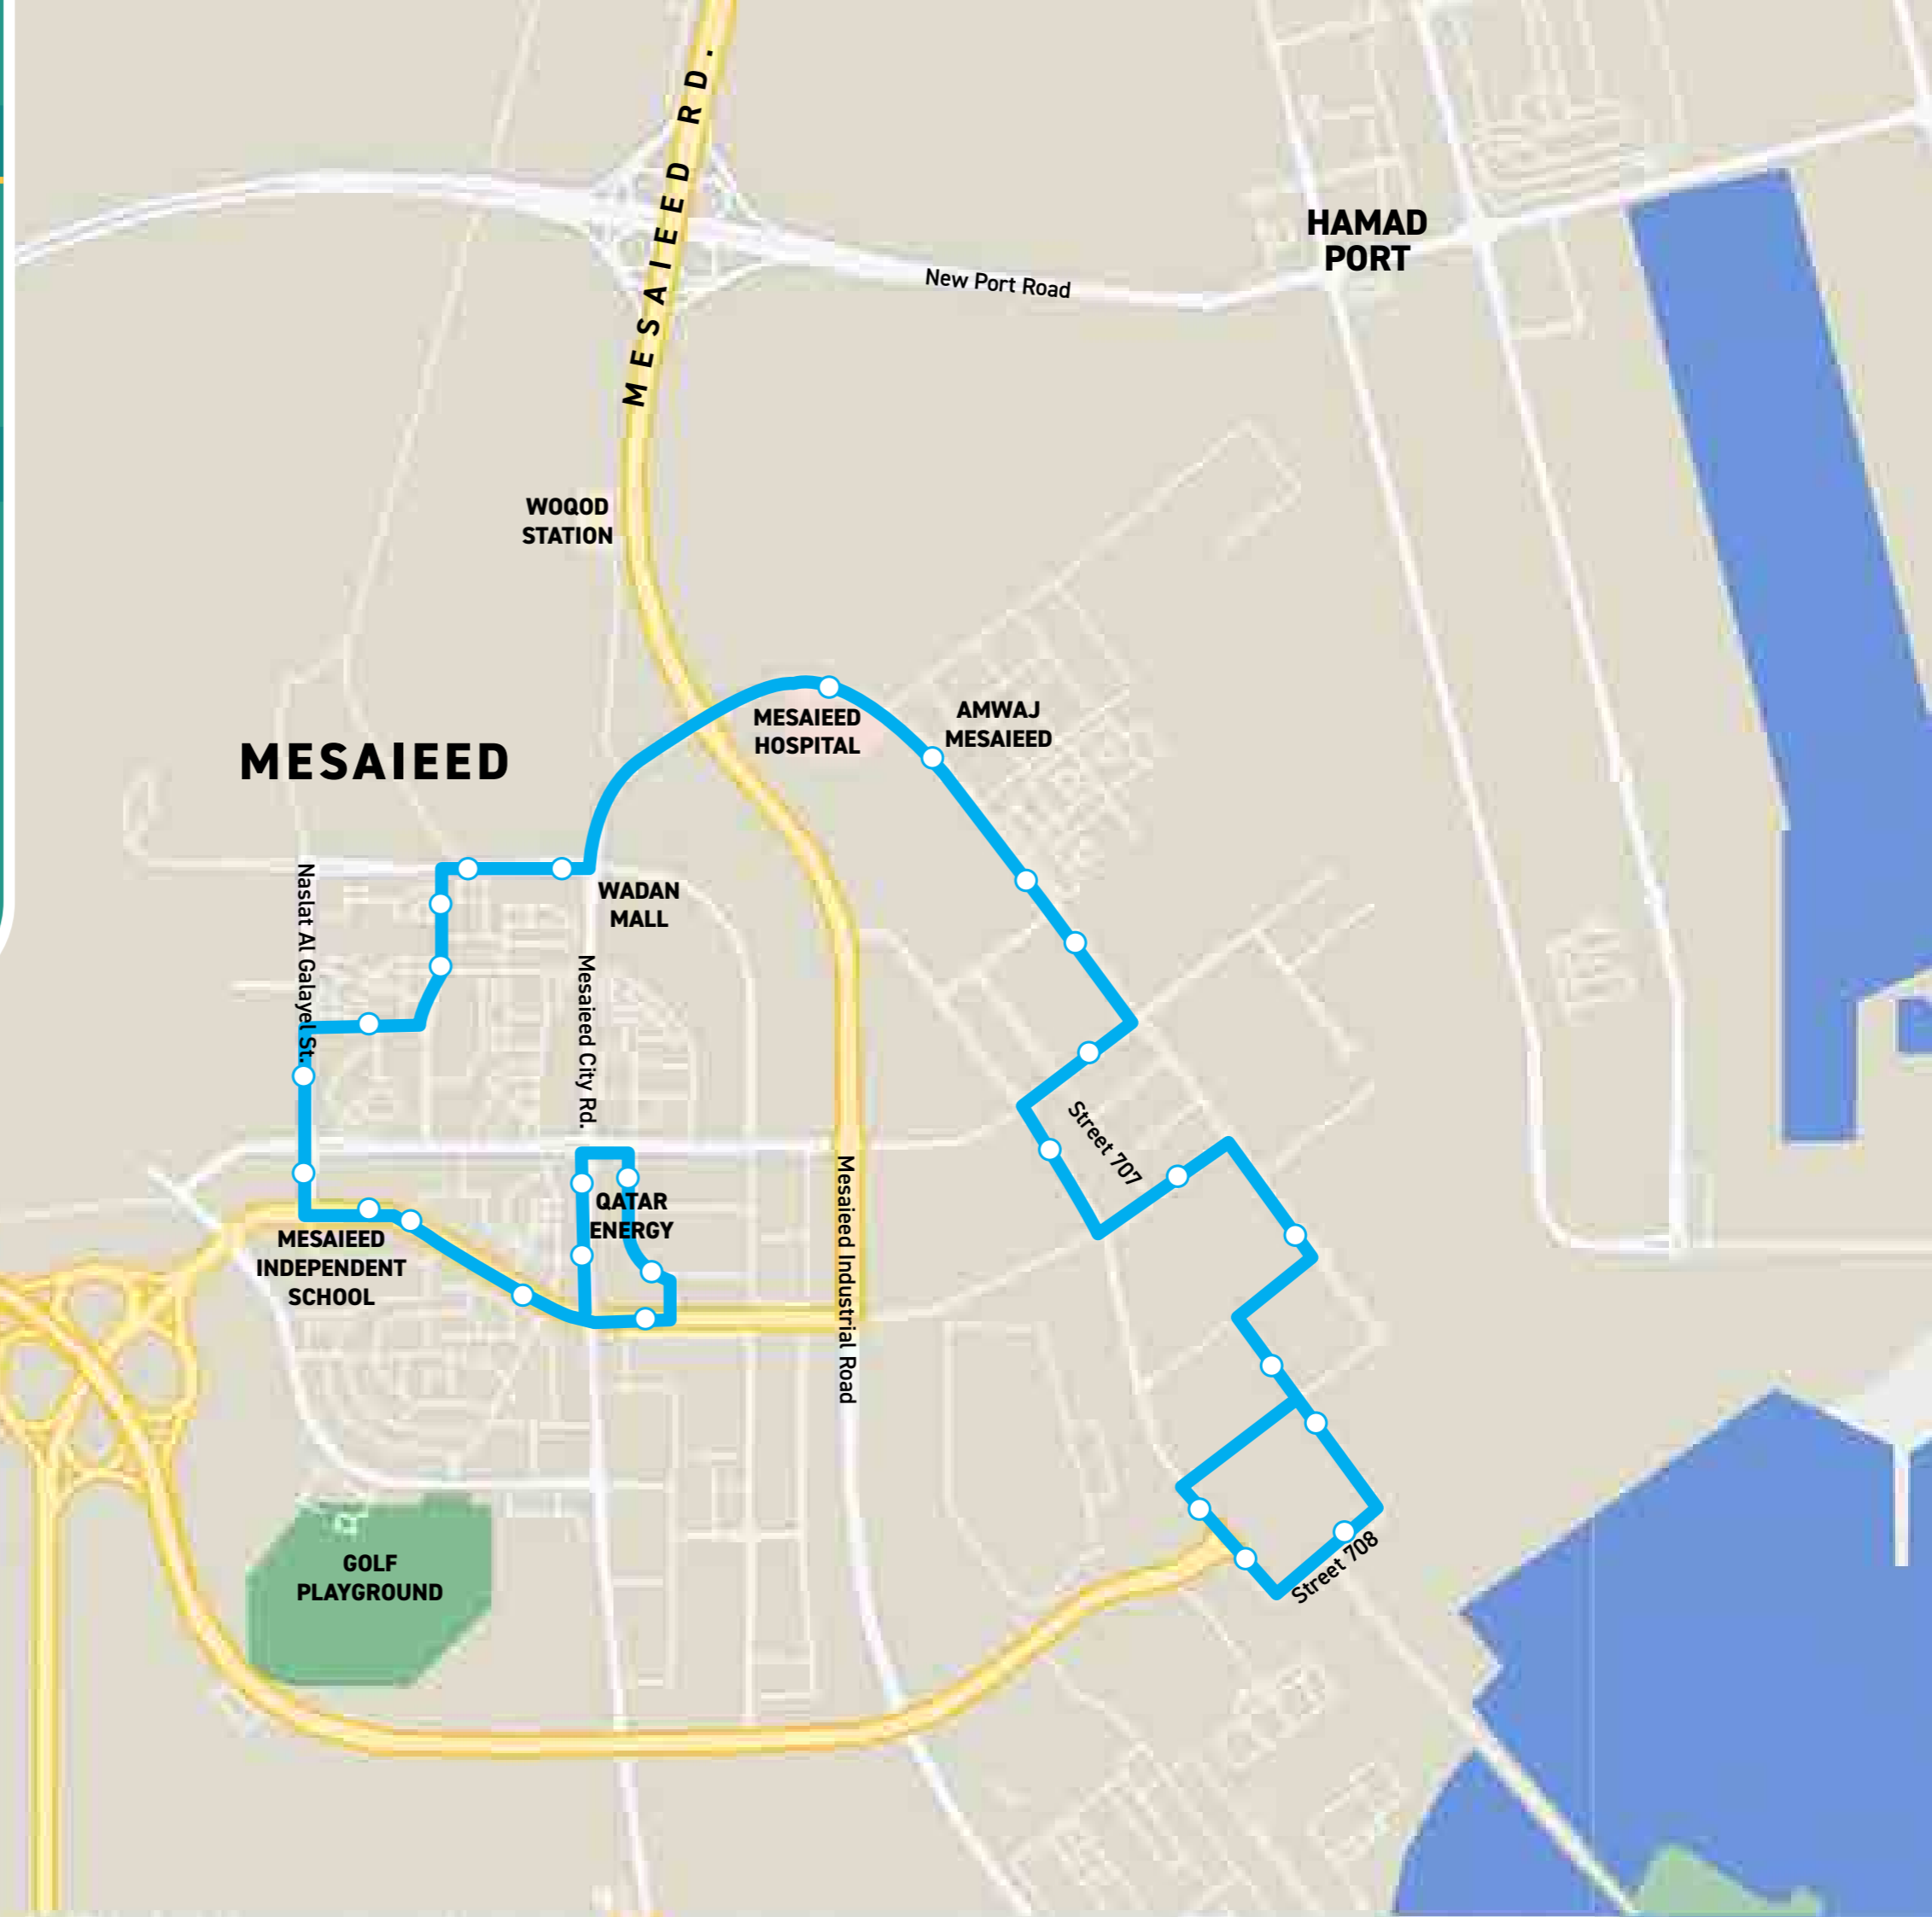

BUS L540

Messaied Qatar Energy (COB)
via Messaied Free Zone

LEGEND:

- Bus route
- Bus stop
- Metro Station
- Bus Station

[Click Here for
Timetable](#)