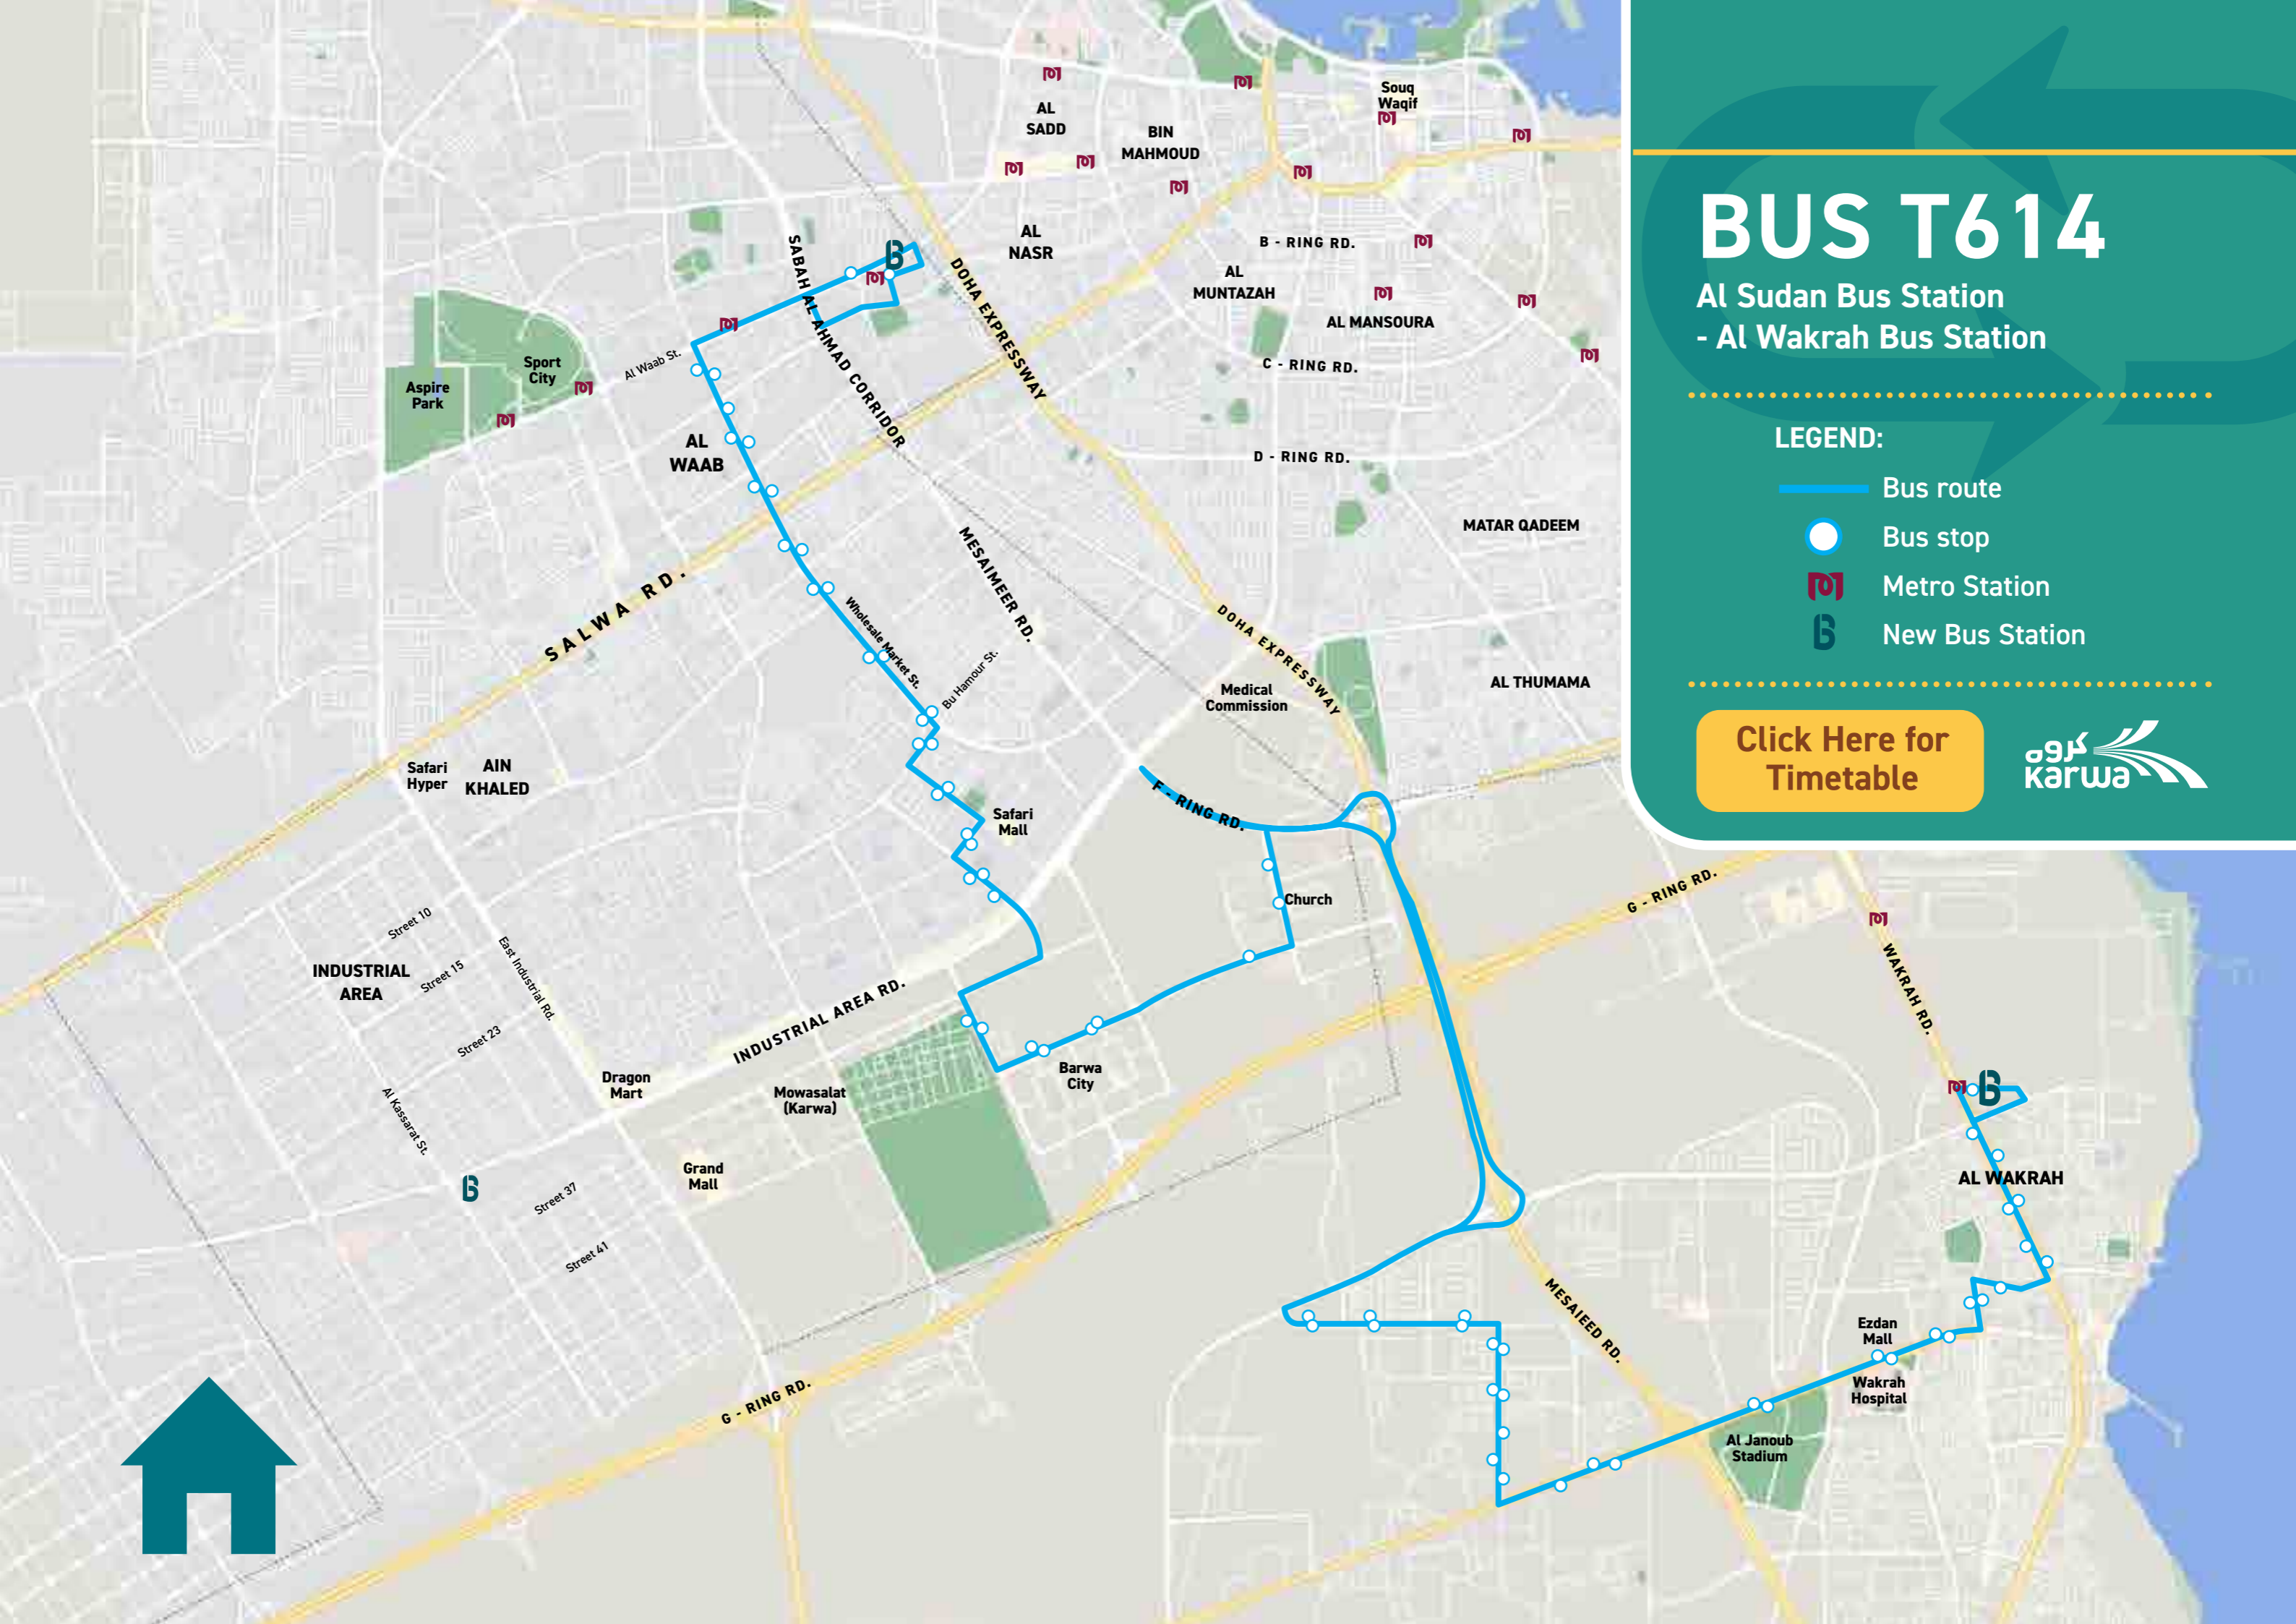

LEGEND:

-  Bus route
-  Bus stop
-  Metro Station

[Click Here for
Timetable](#)

BUS T614

Al Sudan Bus Station
- Al Wakrah Bus Station

LEGEND:

-  Bus route
-  Bus stop
-  Metro Station
-  New Bus Station

[Click Here for
Timetable](#)