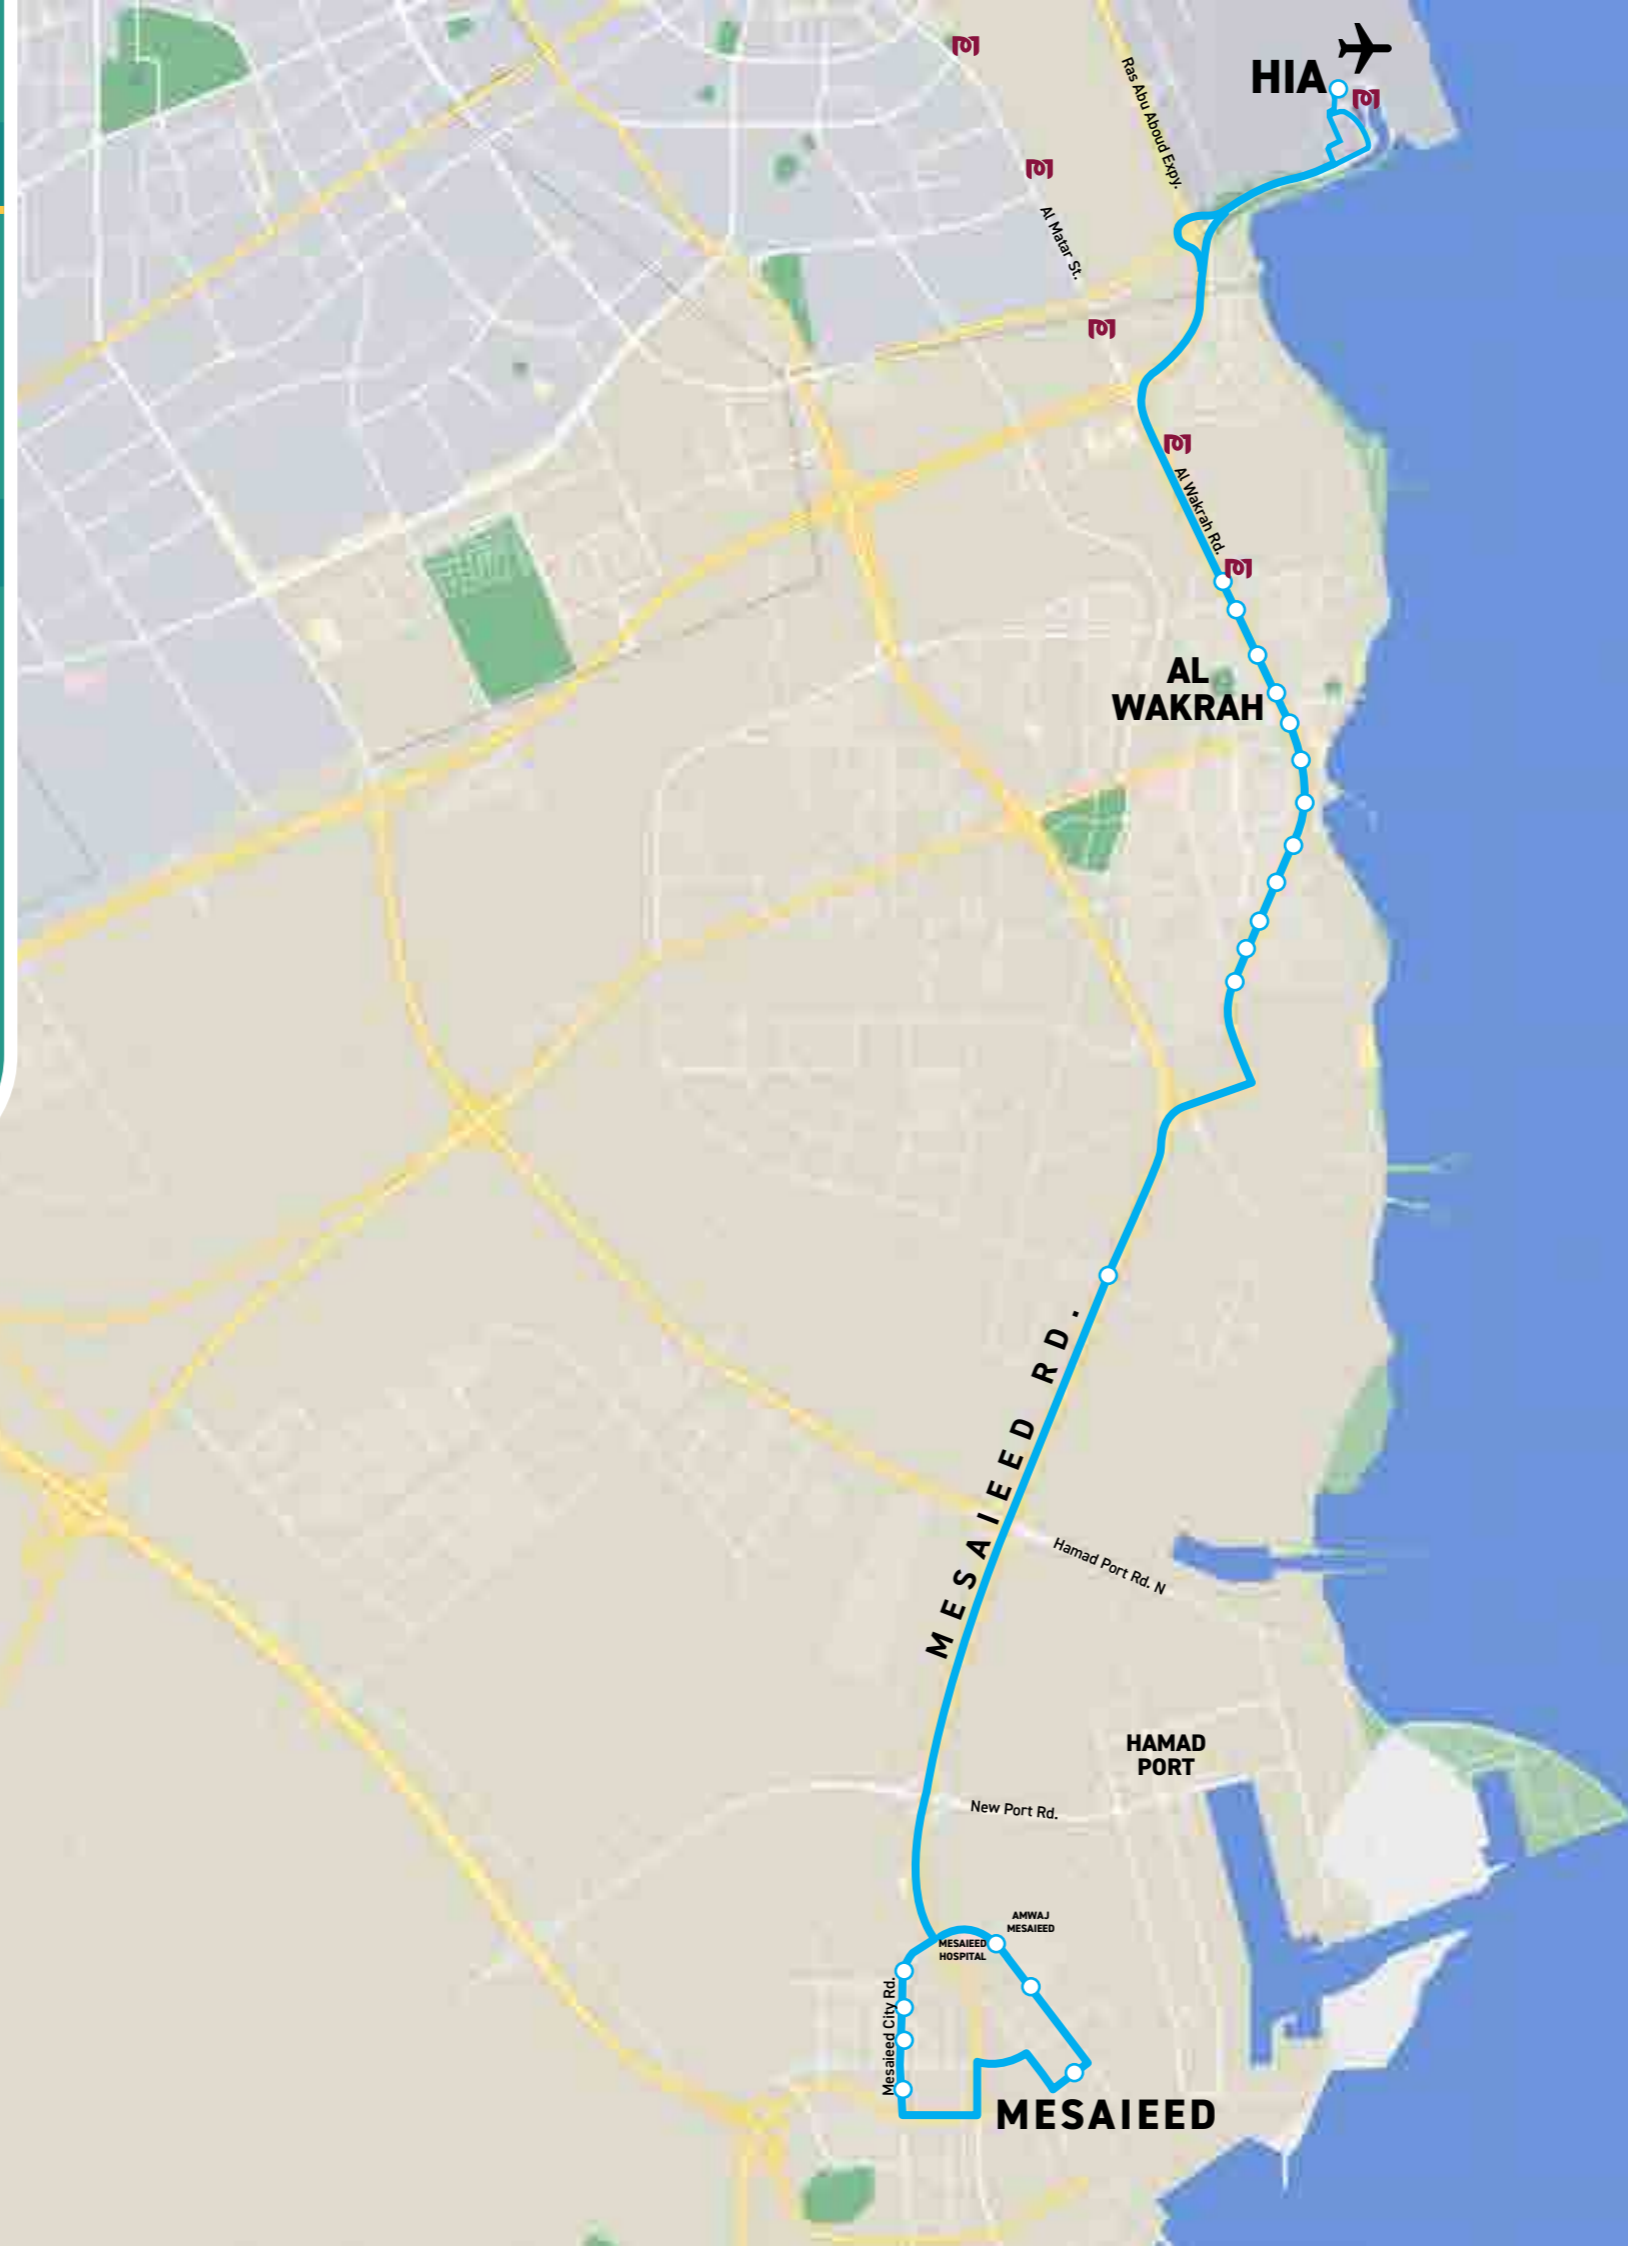

BUS T613

Hamad International Airport (HIA)
- Mesaieed

LEGEND:

- Bus route
- Bus stop
- Metro Station

[Click Here for
Timetable](#)