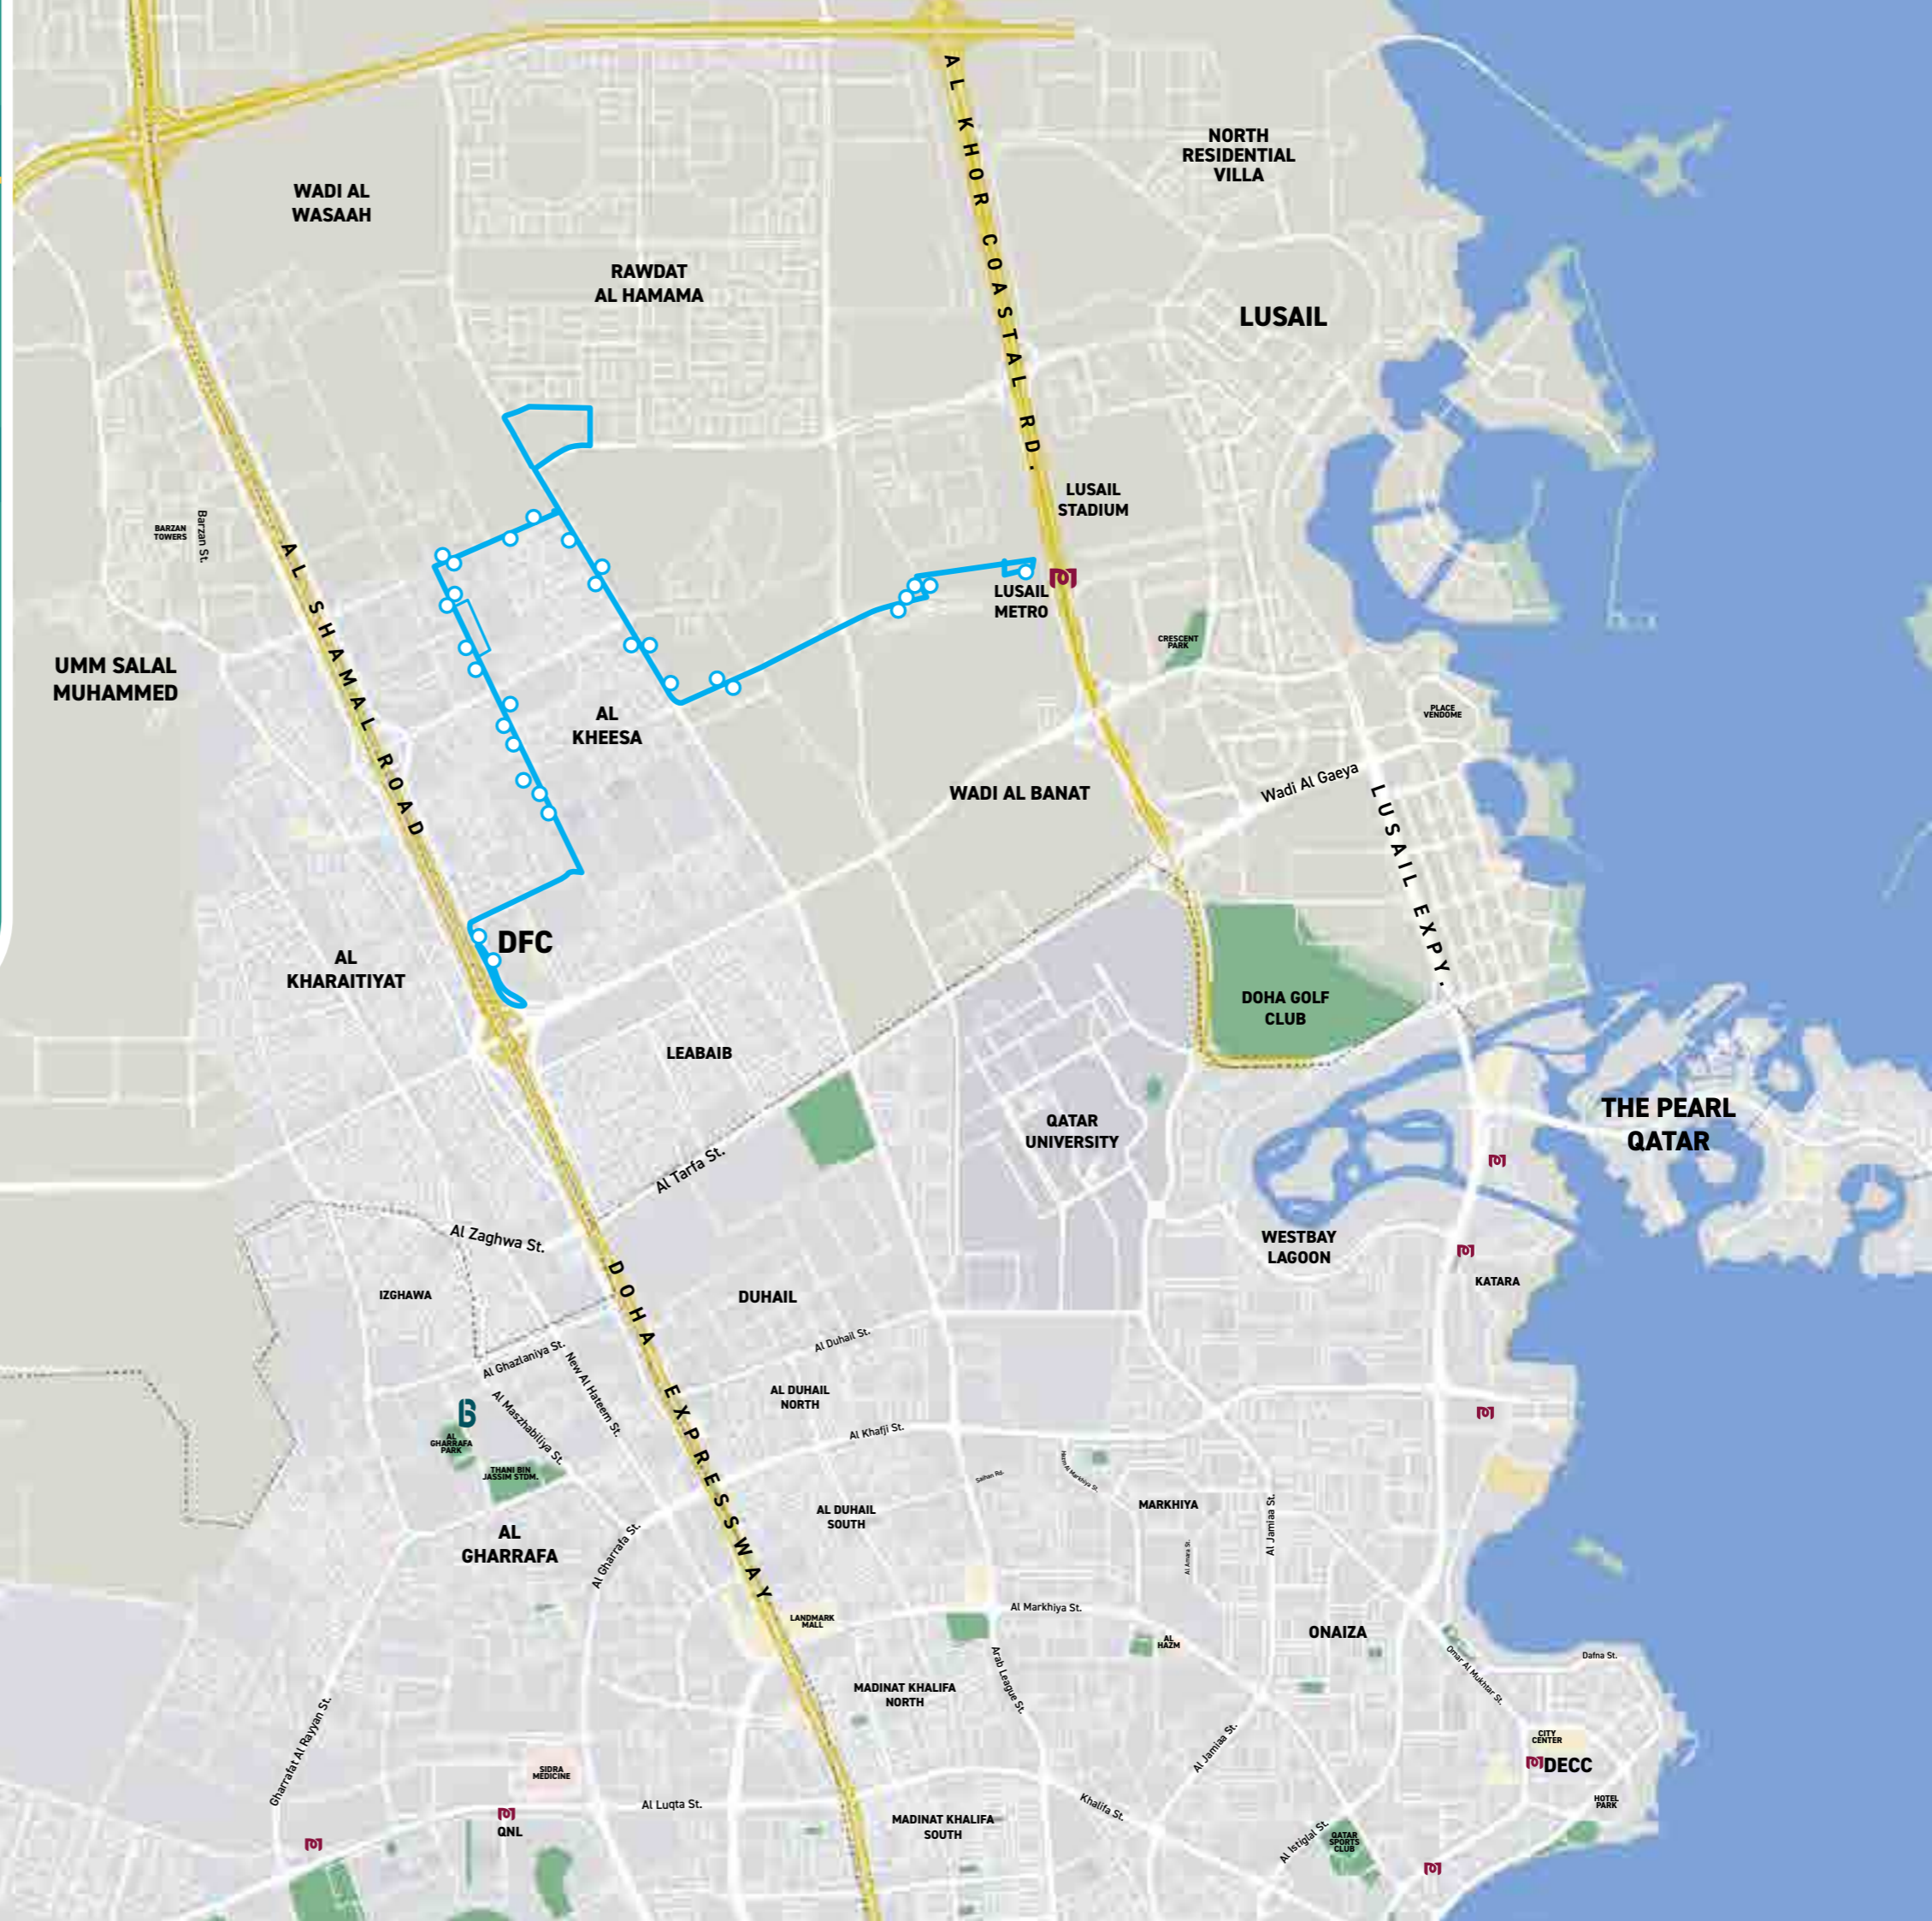

BUS L517

Lusail Metro Station
- Doha Festival City

LEGEND:

- Bus route
- Bus stop
- Metro Station
- New Bus Station

[Click Here for
Timetable](#)

DUKHAN HIGHWAY