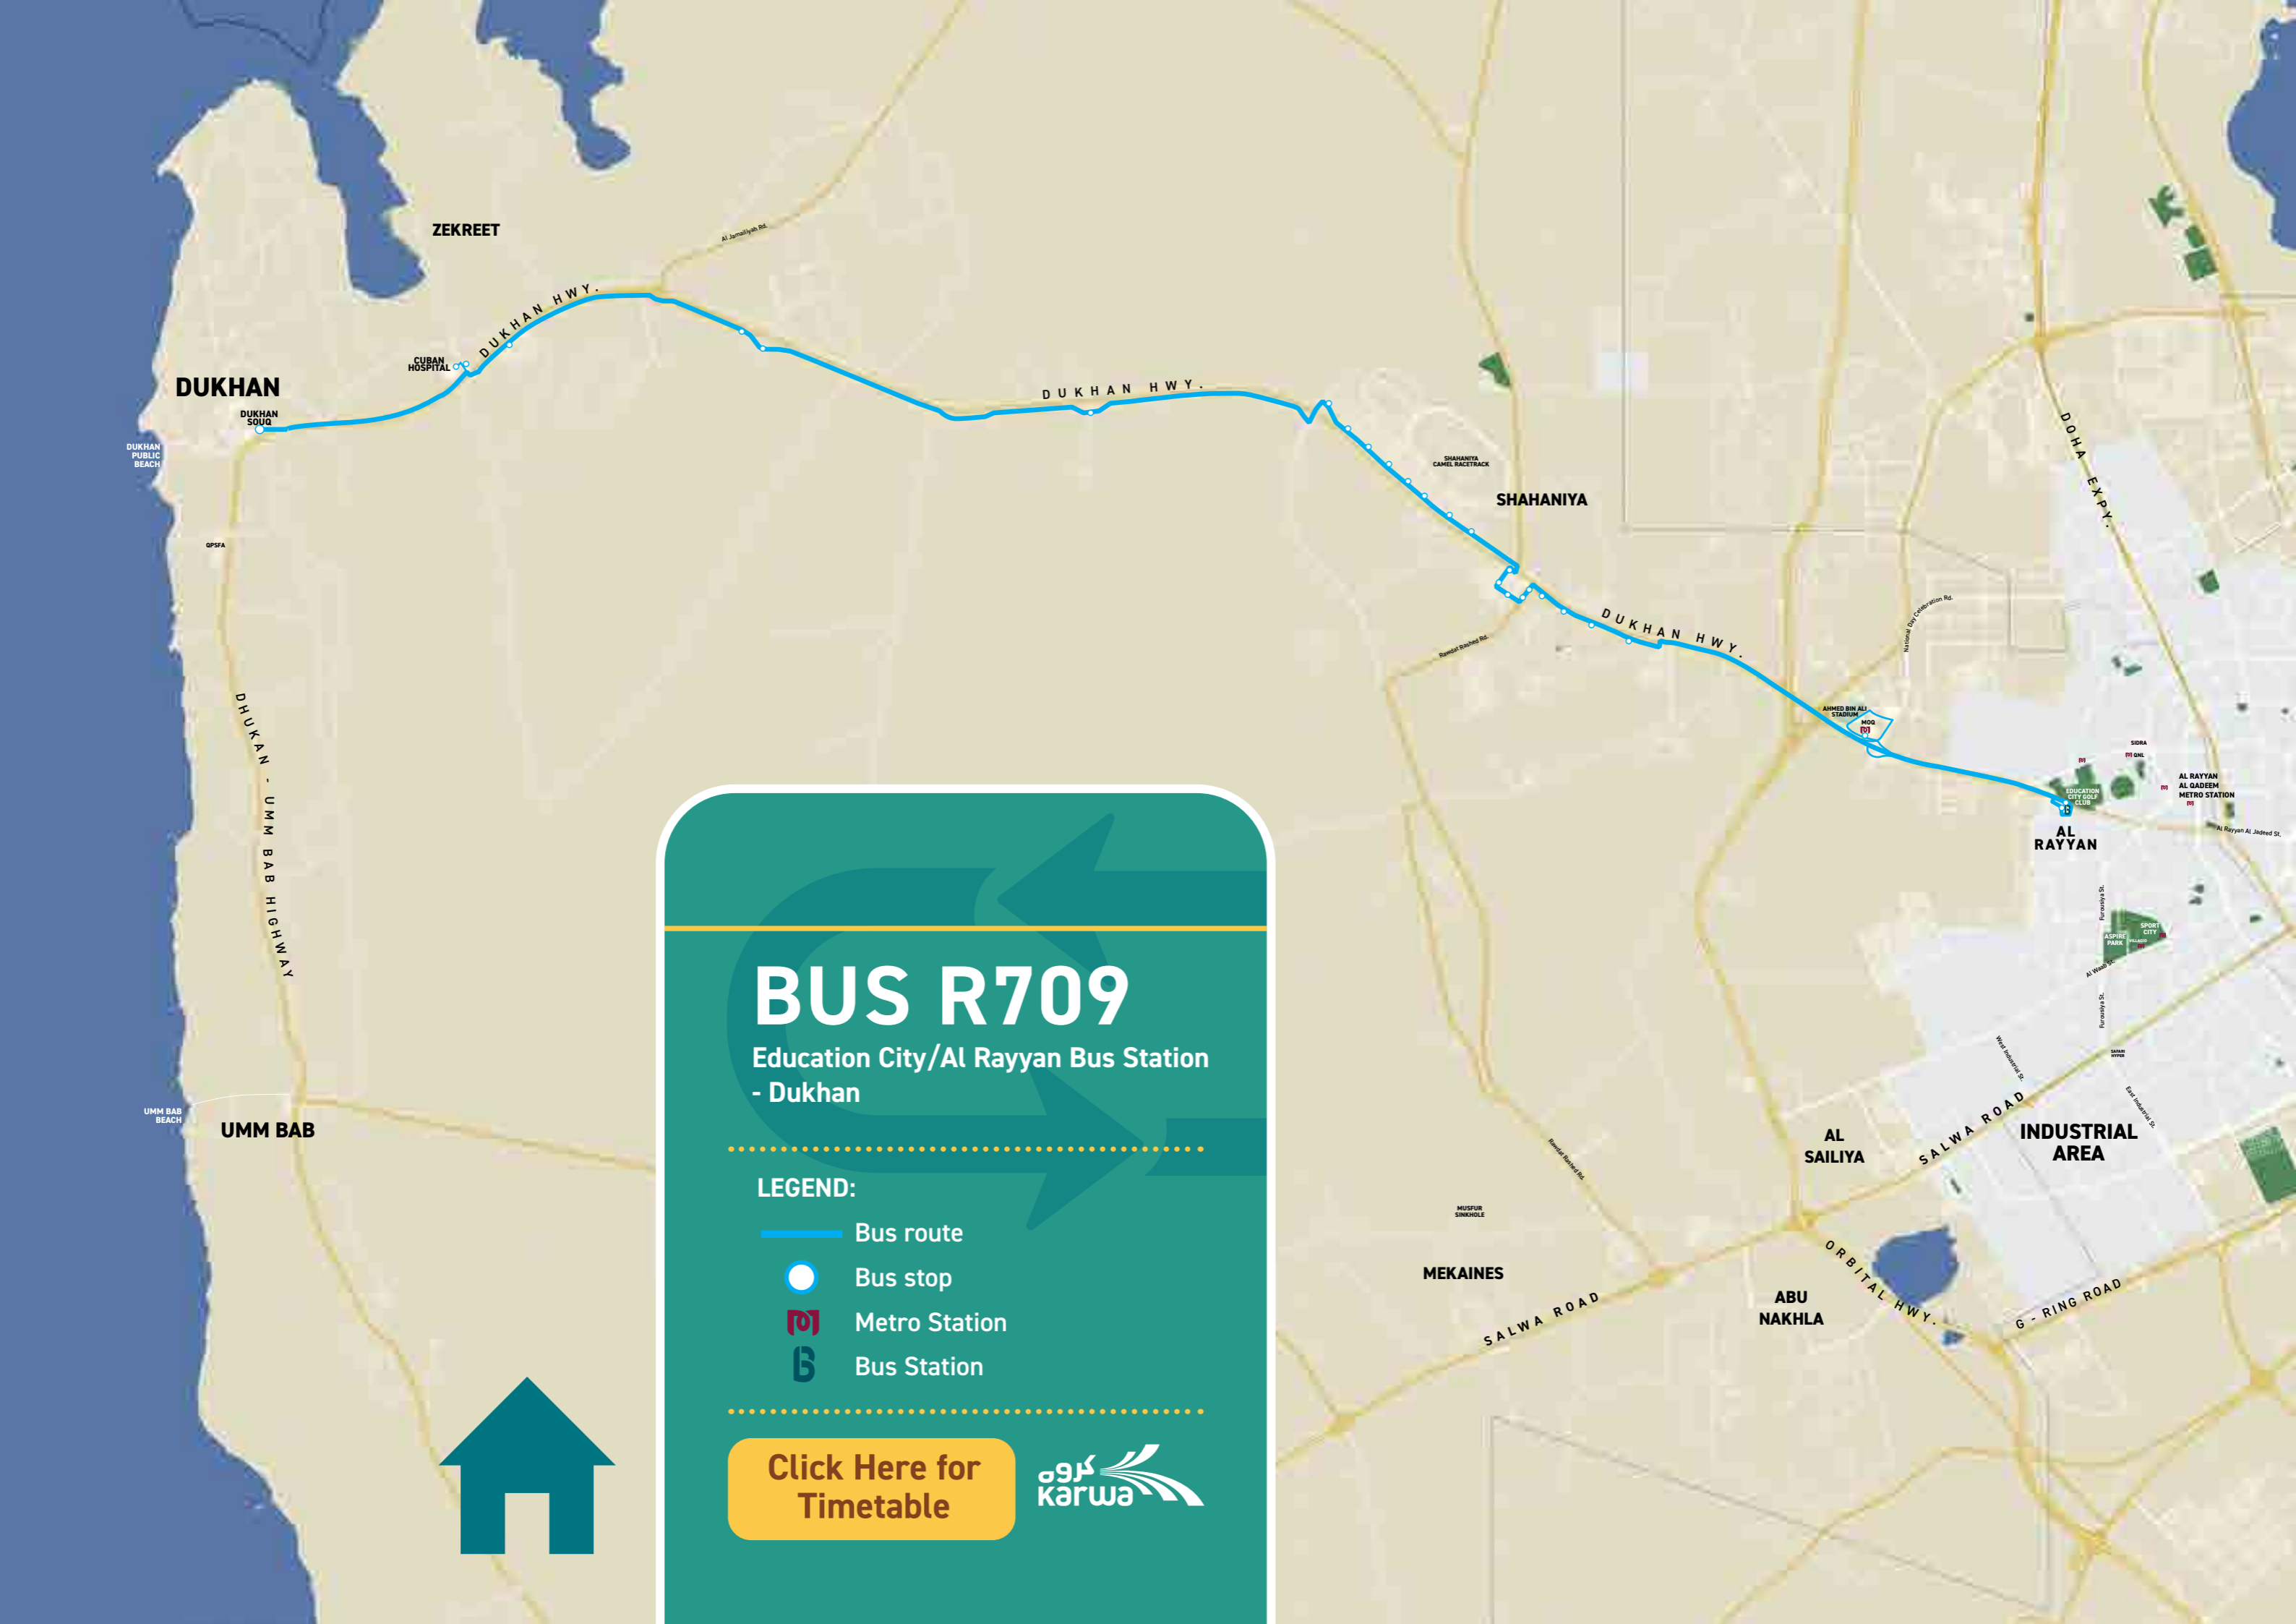

LEGEND:

-  Bus route
-  Bus stop
-  Metro Station
-  Bus Station

[Click Here for Timetable](#)

NEW BUS ROUTE

BUS R708

Education City/Al Rayyan Bus Station - Dukhan

LEGEND:

-  Bus route
-  Bus stop
-  Metro Station
-  Bus Station

[Click Here for Timetable](#)

DUKHAN

ZEKREET

CUBAN HOSPITAL

DUKHAN HWY.

DUKHAN HWY.

SHAHANIYA

DUKHAN HWY.