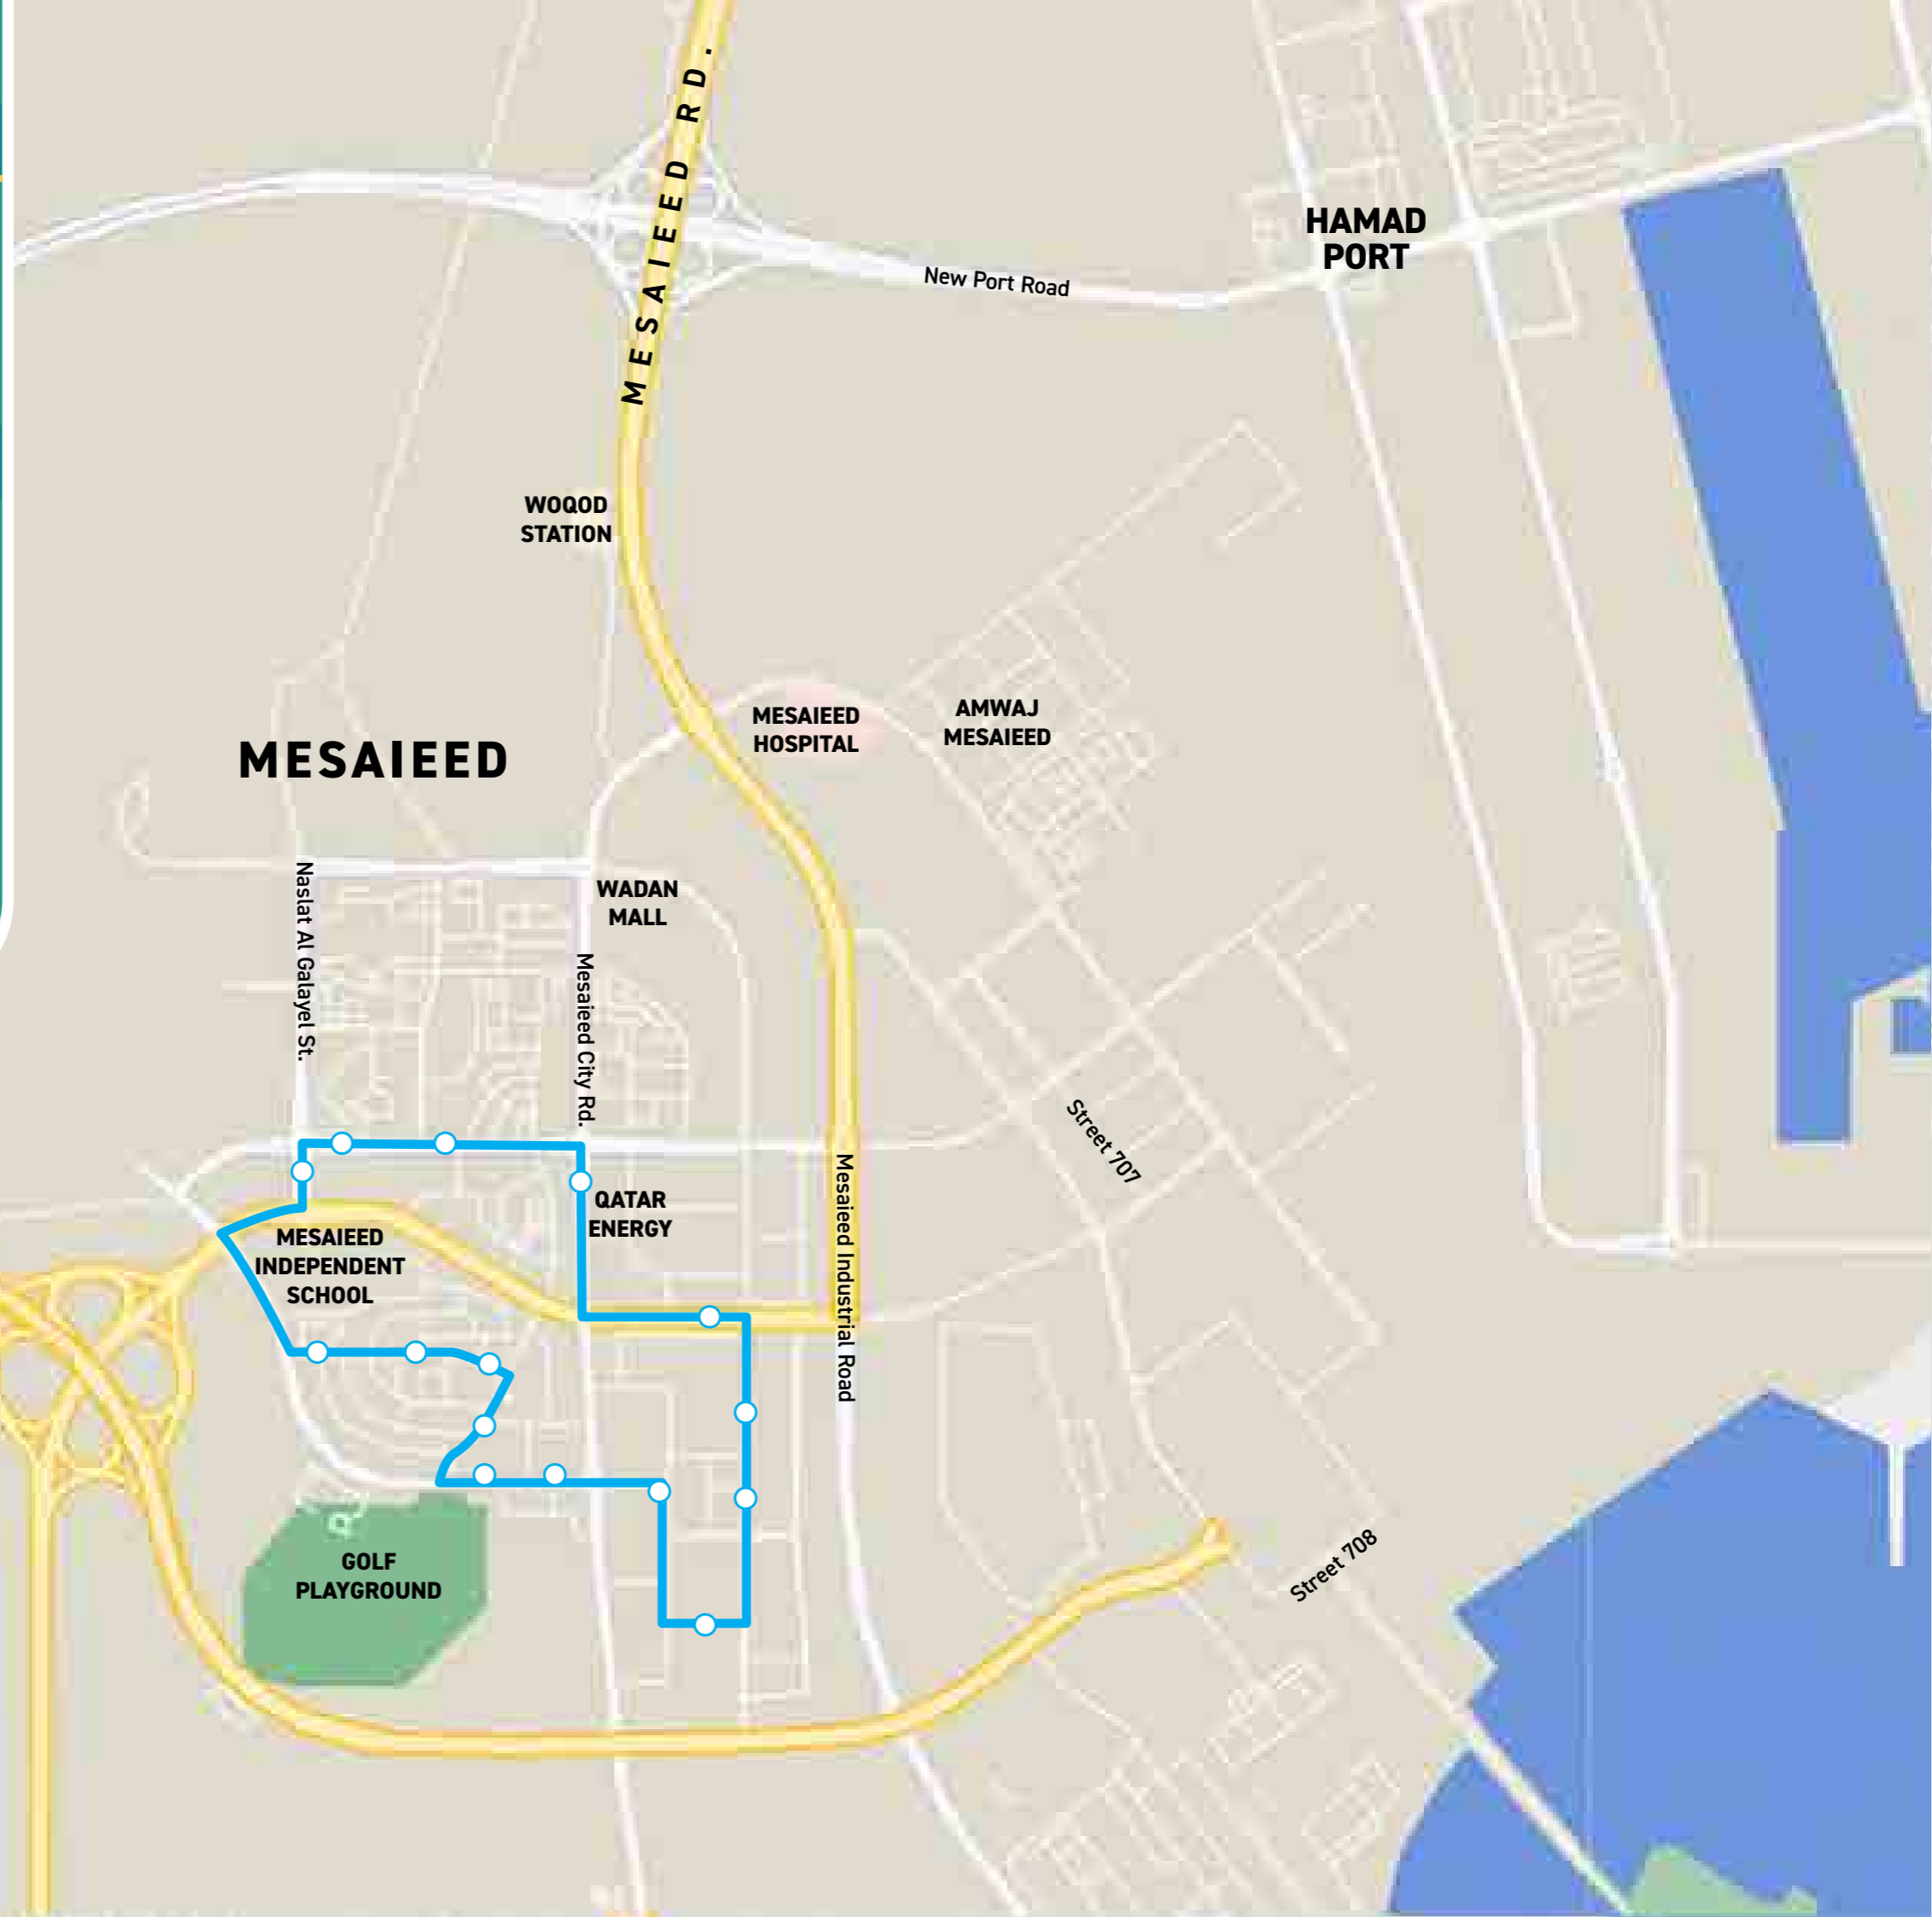

BUS L541

Messaied Opposite Qatar Energy (COB) via Messaied Free Zone

LEGEND:

- Bus route
- Bus stop
- Metro Station
- Bus Station

[Click Here for Timetable](#)