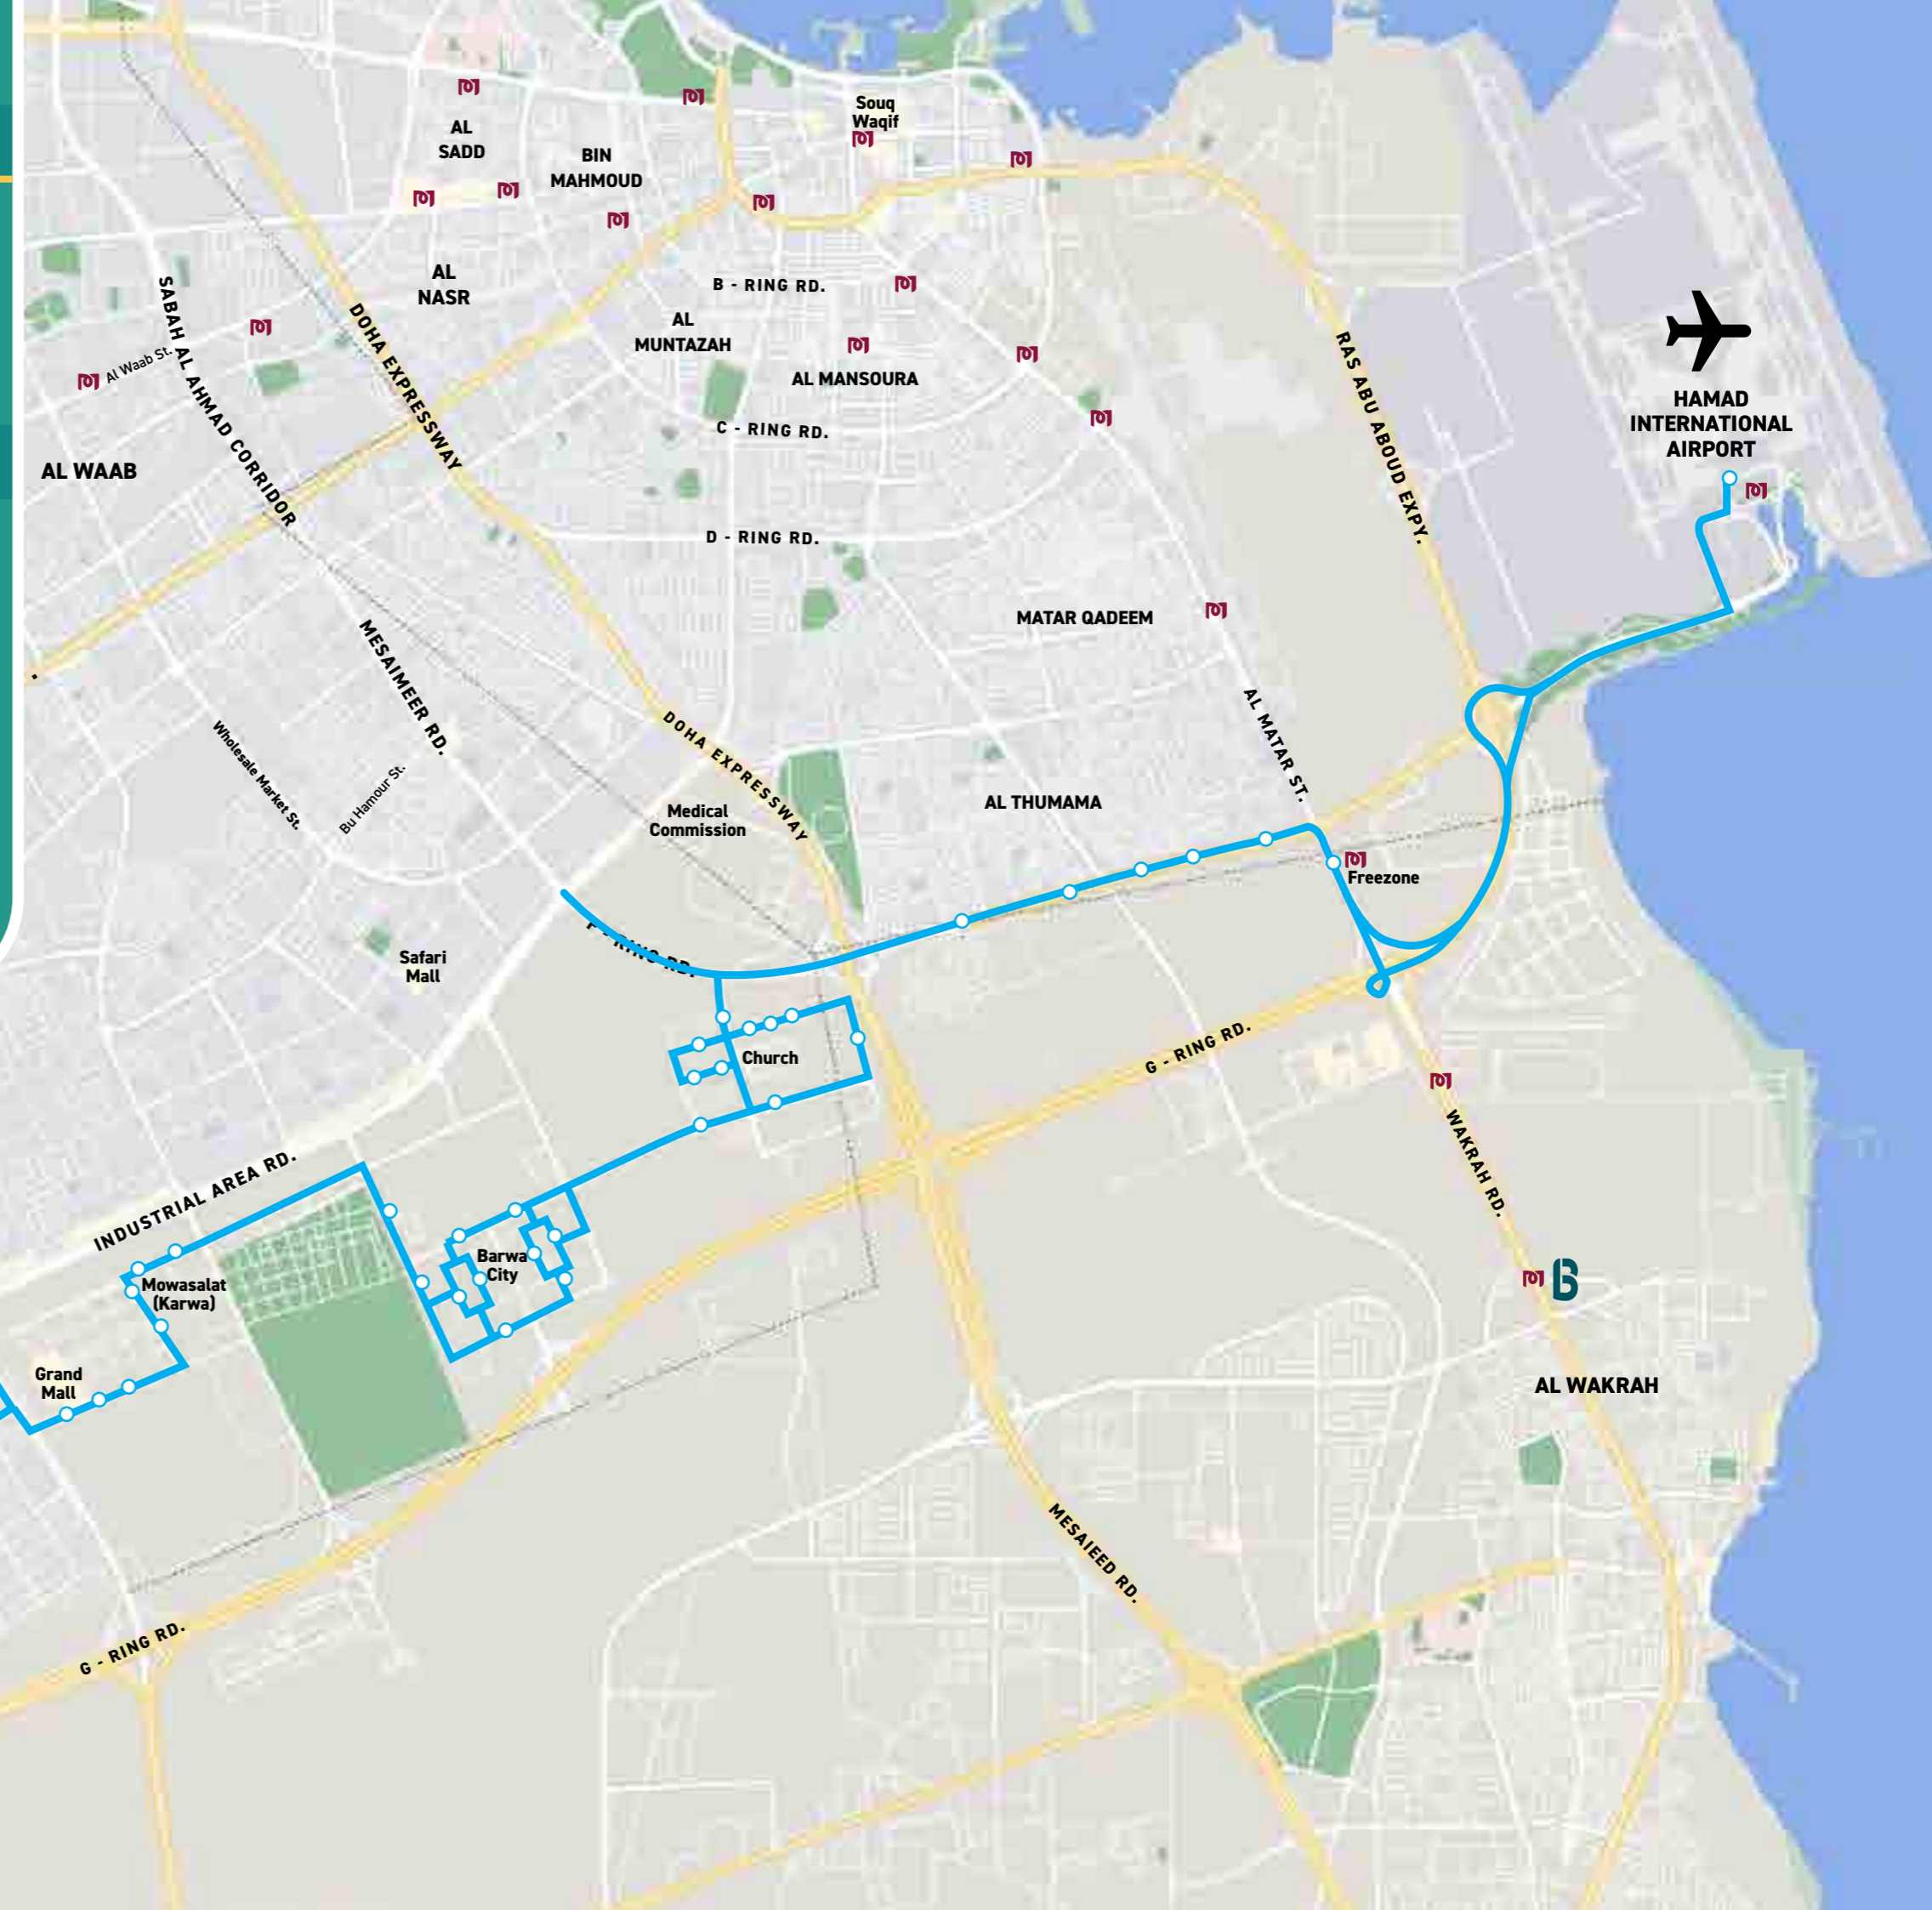

BUS T612

Industrial Area Bus Station
- Hamad International Airport

LEGEND:

- Bus route
- Bus stop
- Metro Station
- New Bus Station

[Click Here for Timetable](#)