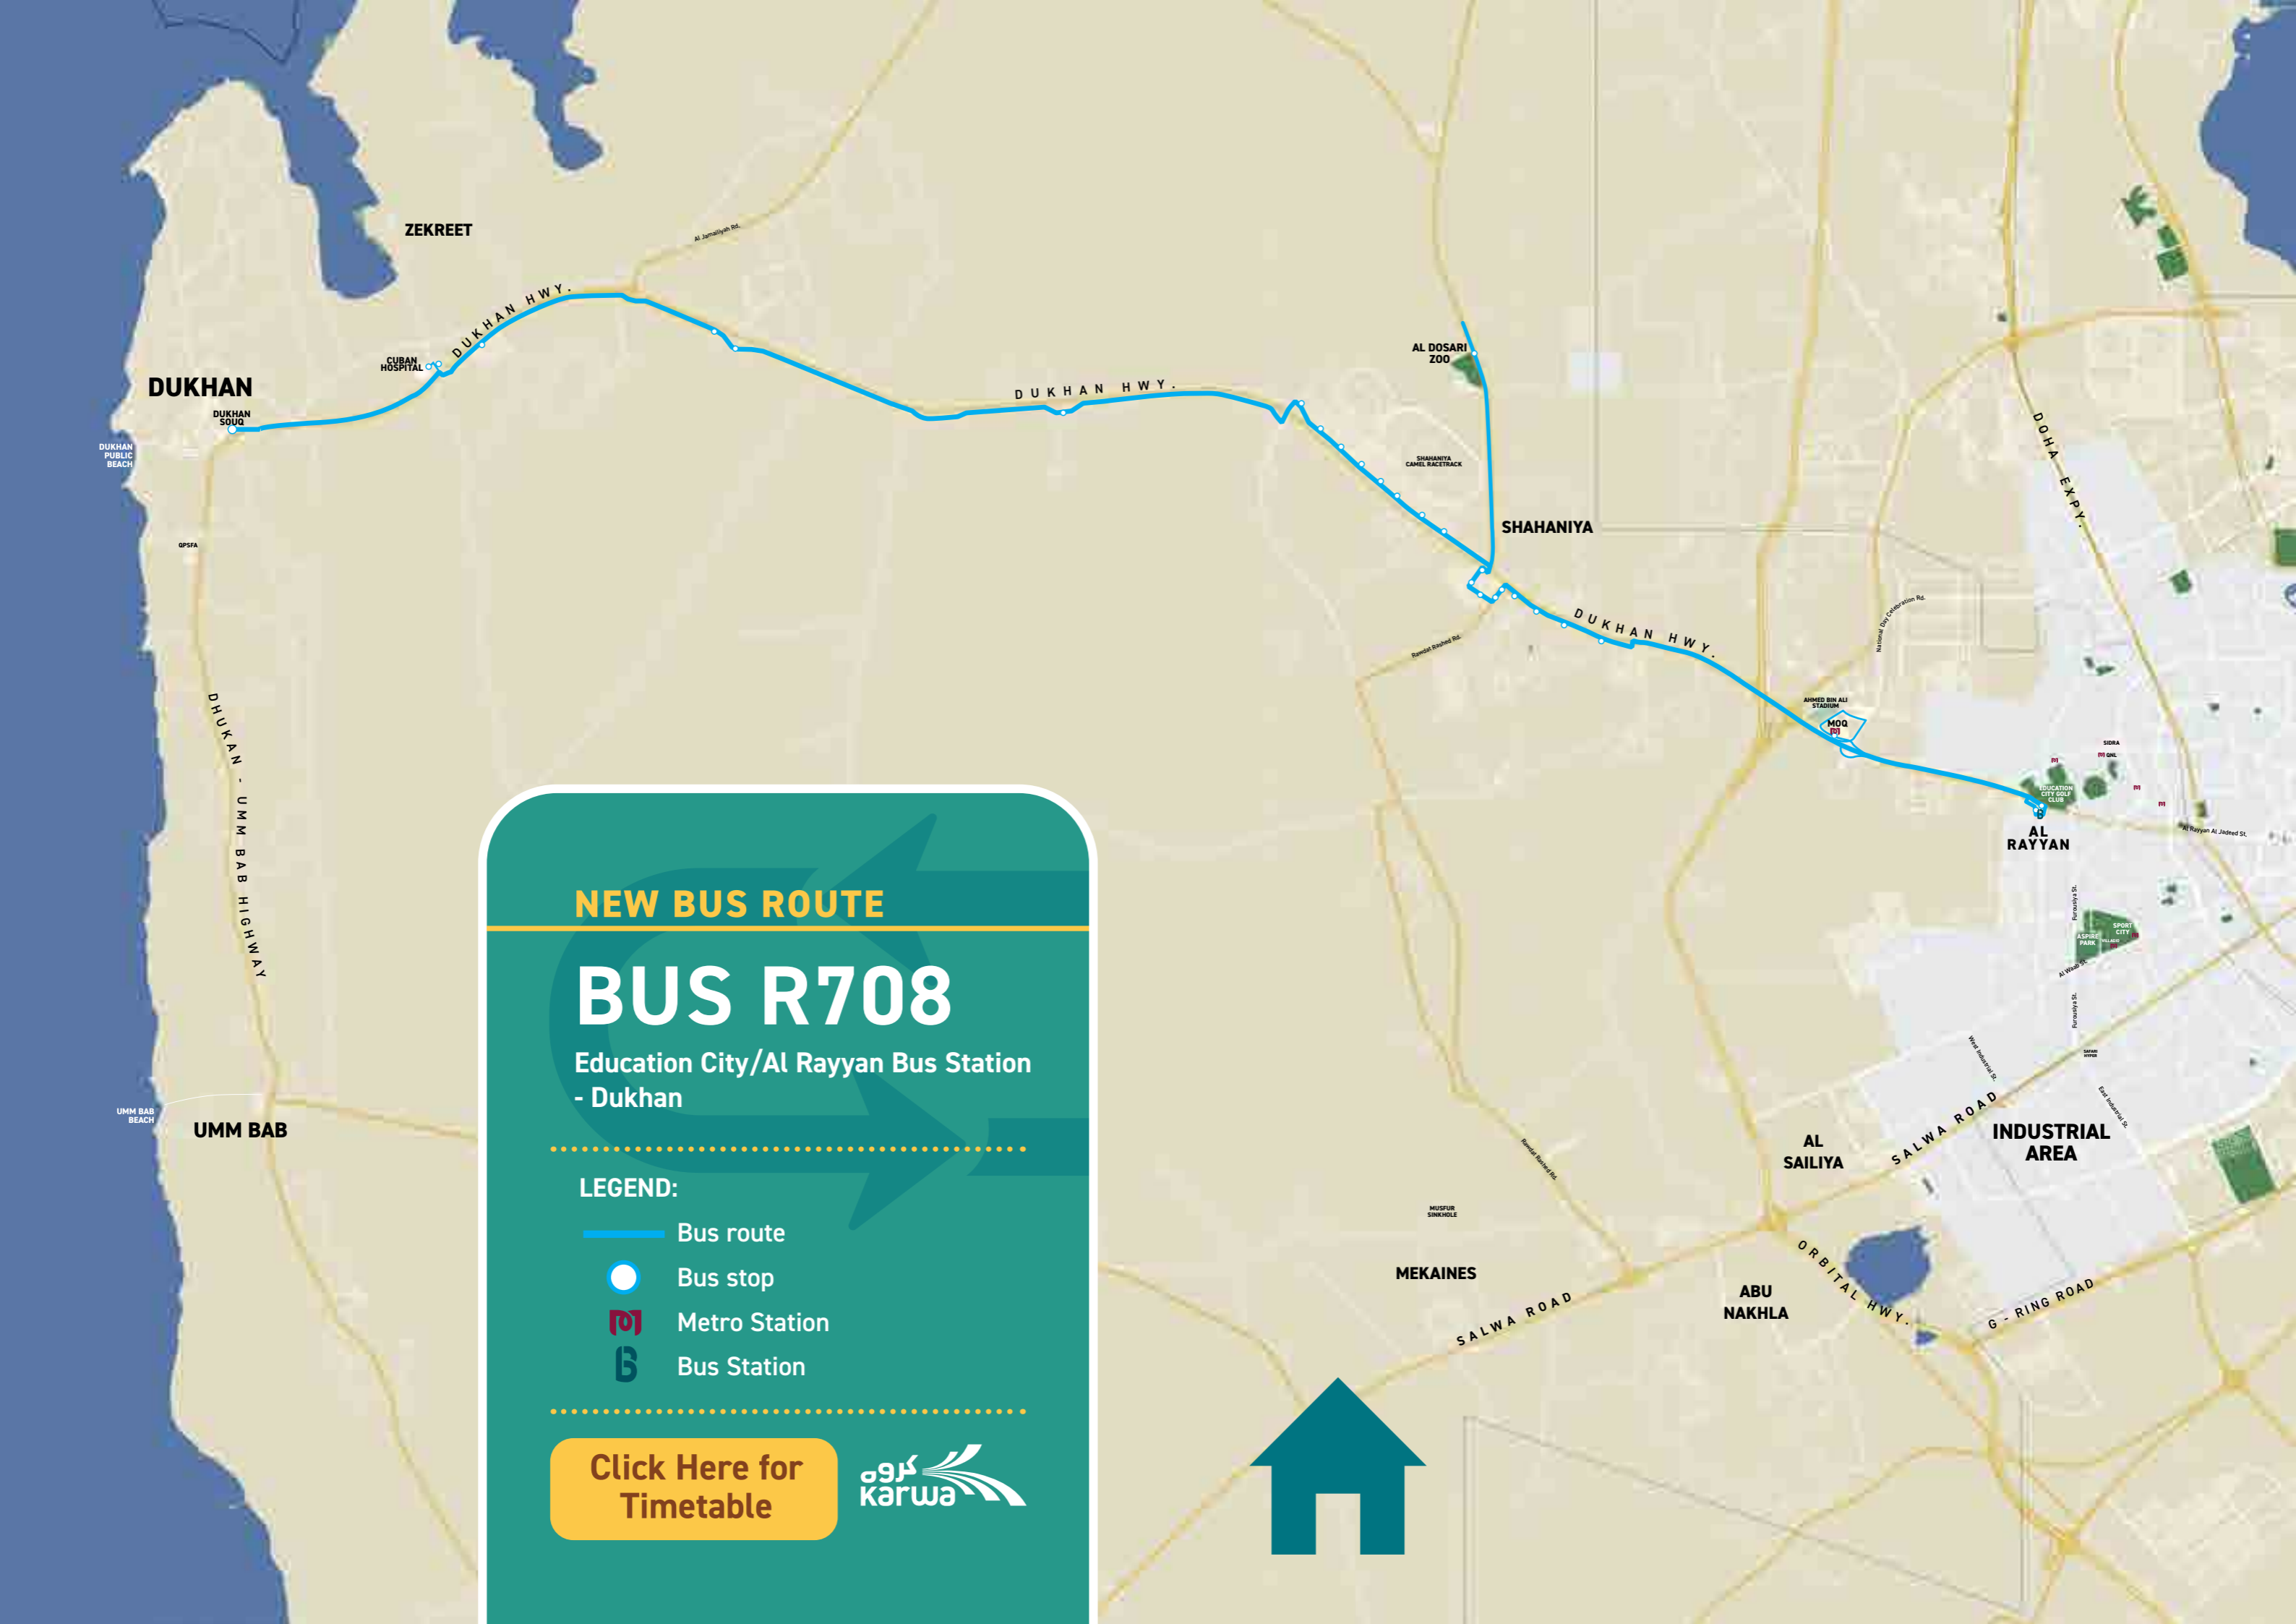

LEGEND:

 Bus route

 Bus stop

 Metro Station

 Bus Station

[Click Here for
Timetable](#)

BUS R707

Industrial Area Bus Station - Dukhan

LEGEND:

-  Bus route
-  Bus stop
-  Metro Station
-  Bus Station

[Click Here for Timetable](#)

NEW BUS ROUTE

BUS R708

Education City/Al Rayyan Bus Station - Dukhan

LEGEND:

-  Bus route
-  Bus stop
-  Metro Station
-  Bus Station

[Click Here for Timetable](#)

DUKHAN

ZEKREET

CUBAN HOSPITAL

DUKHAN HWY.

DUKHAN HWY.

SHAHANIYA

DUKHAN HWY.