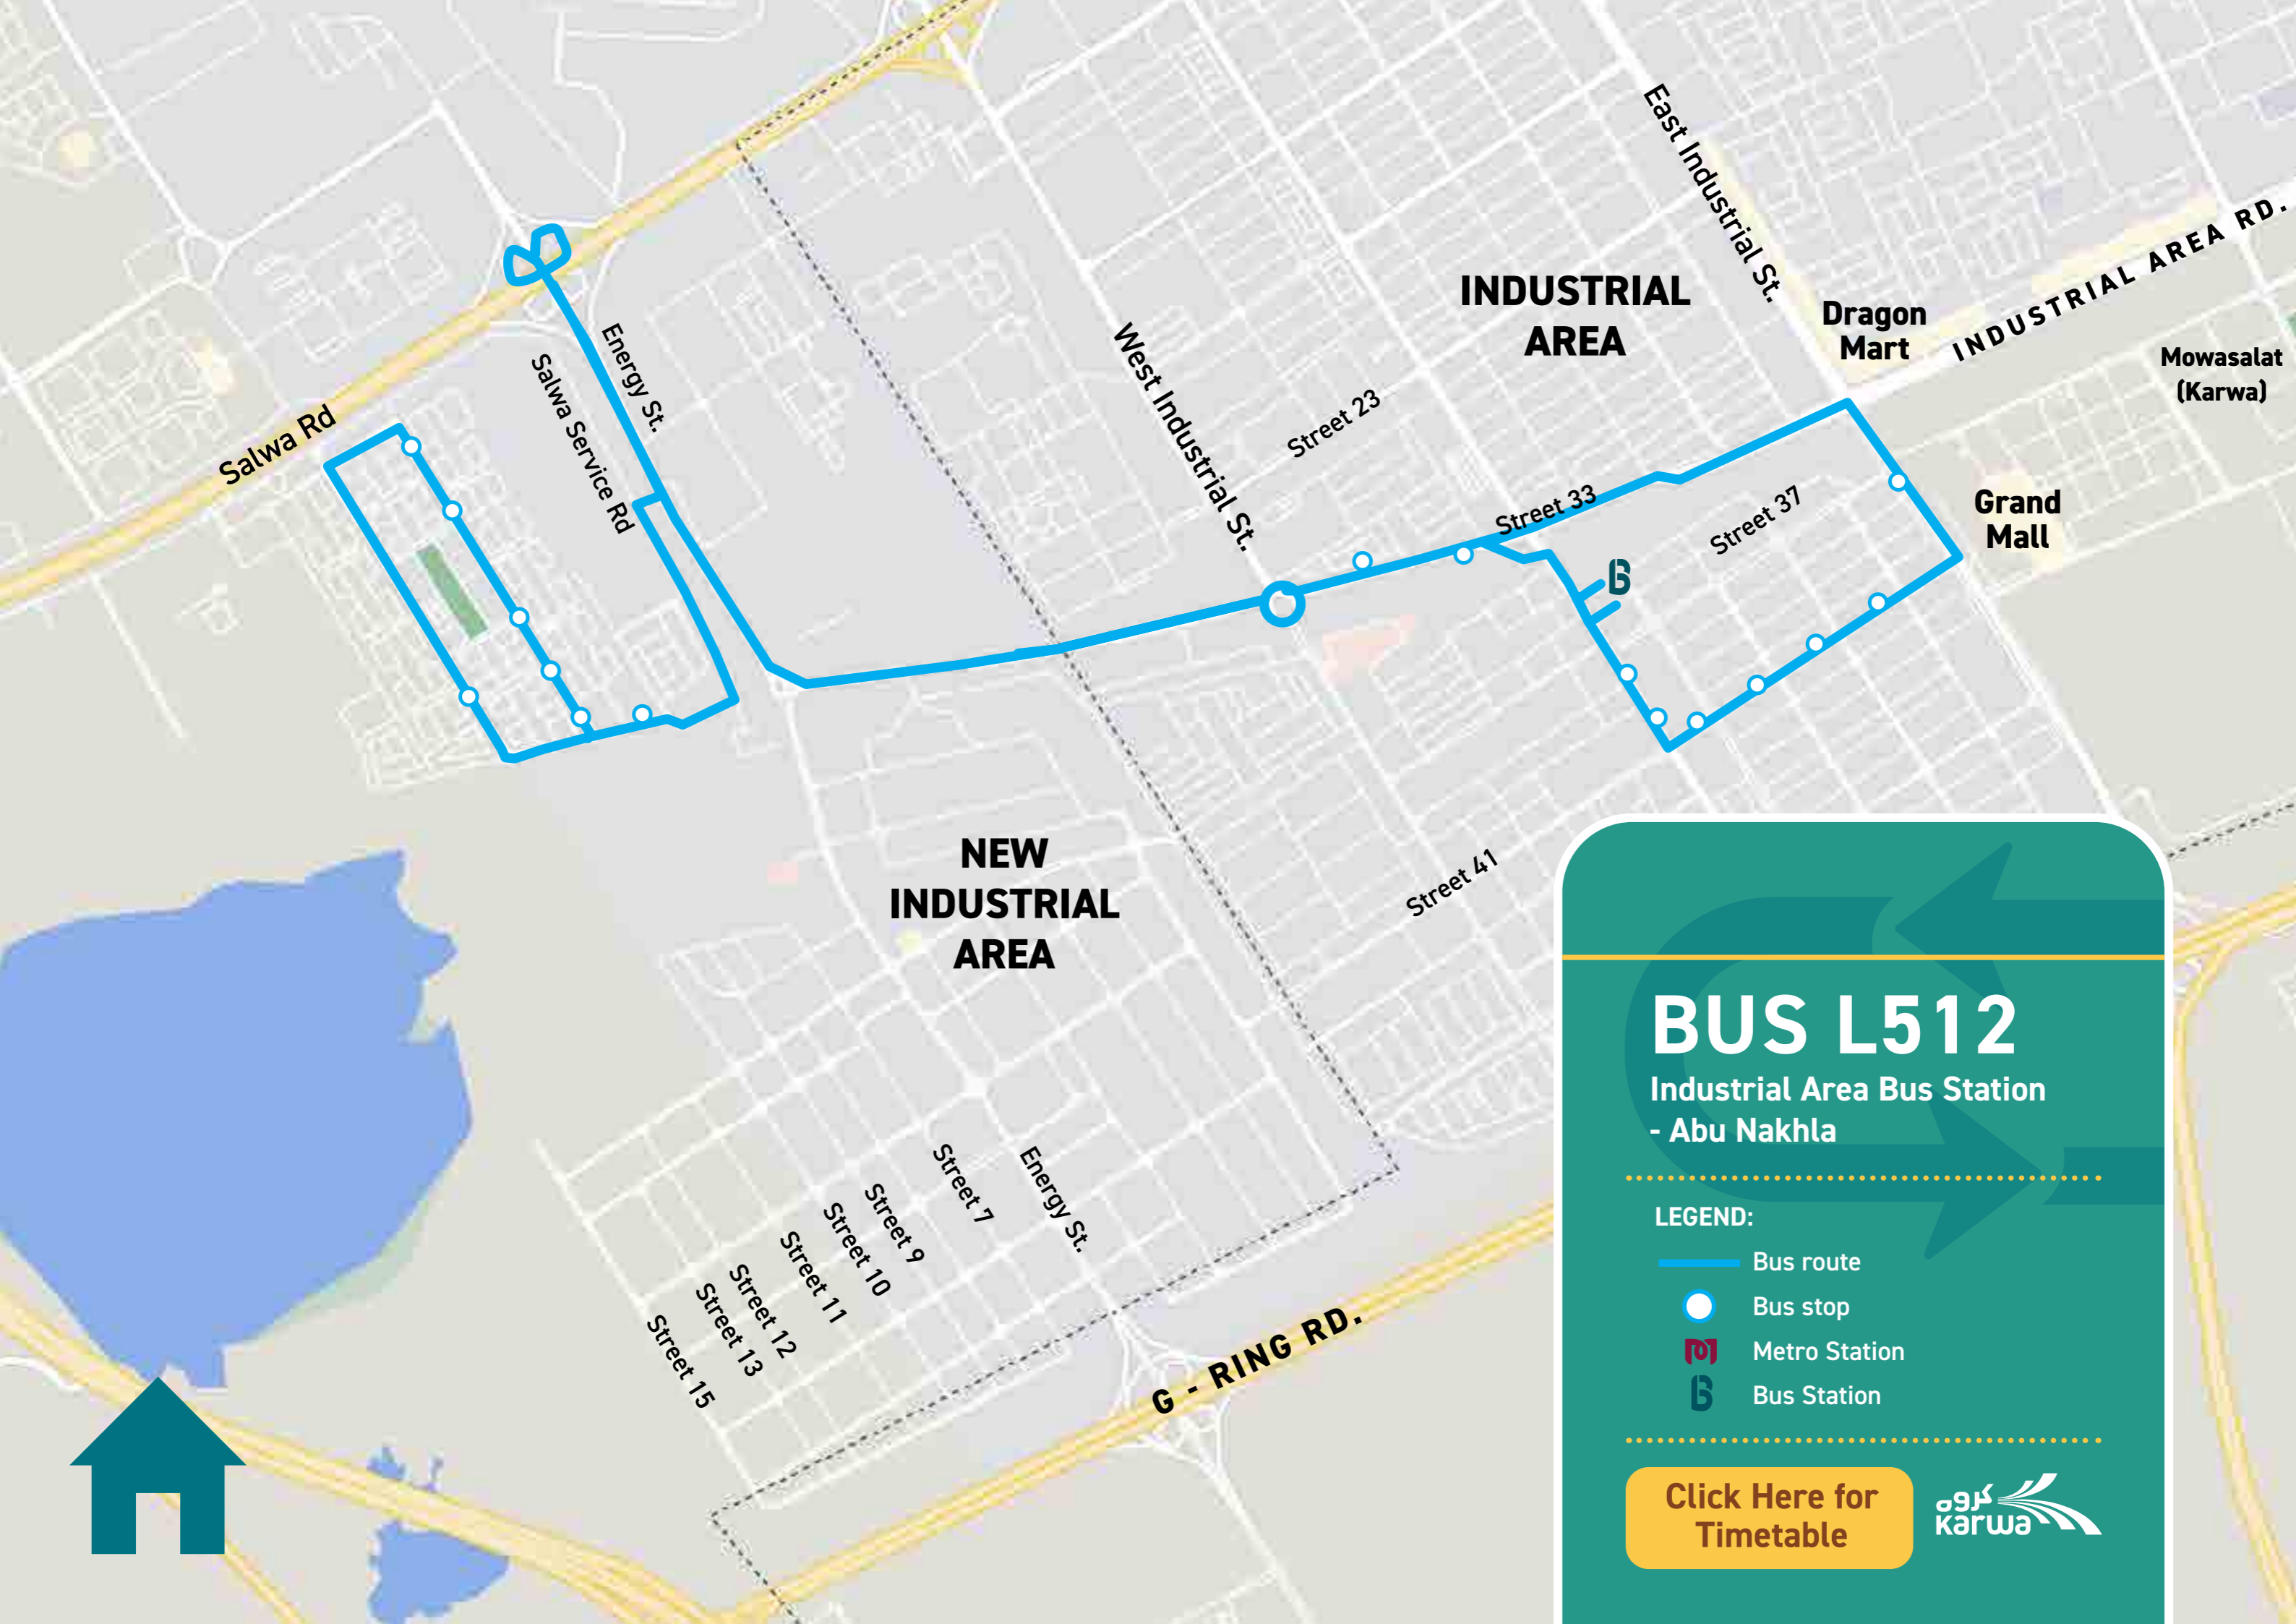

INDUSTRIAL AREA

NEW INDUSTRIAL AREA

BUS L512

Industrial Area Bus Station - Abu Nakhla

LEGEND:

- Bus route
- Bus stop
- Metro Station
- Bus Station

[Click Here for Timetable](#)