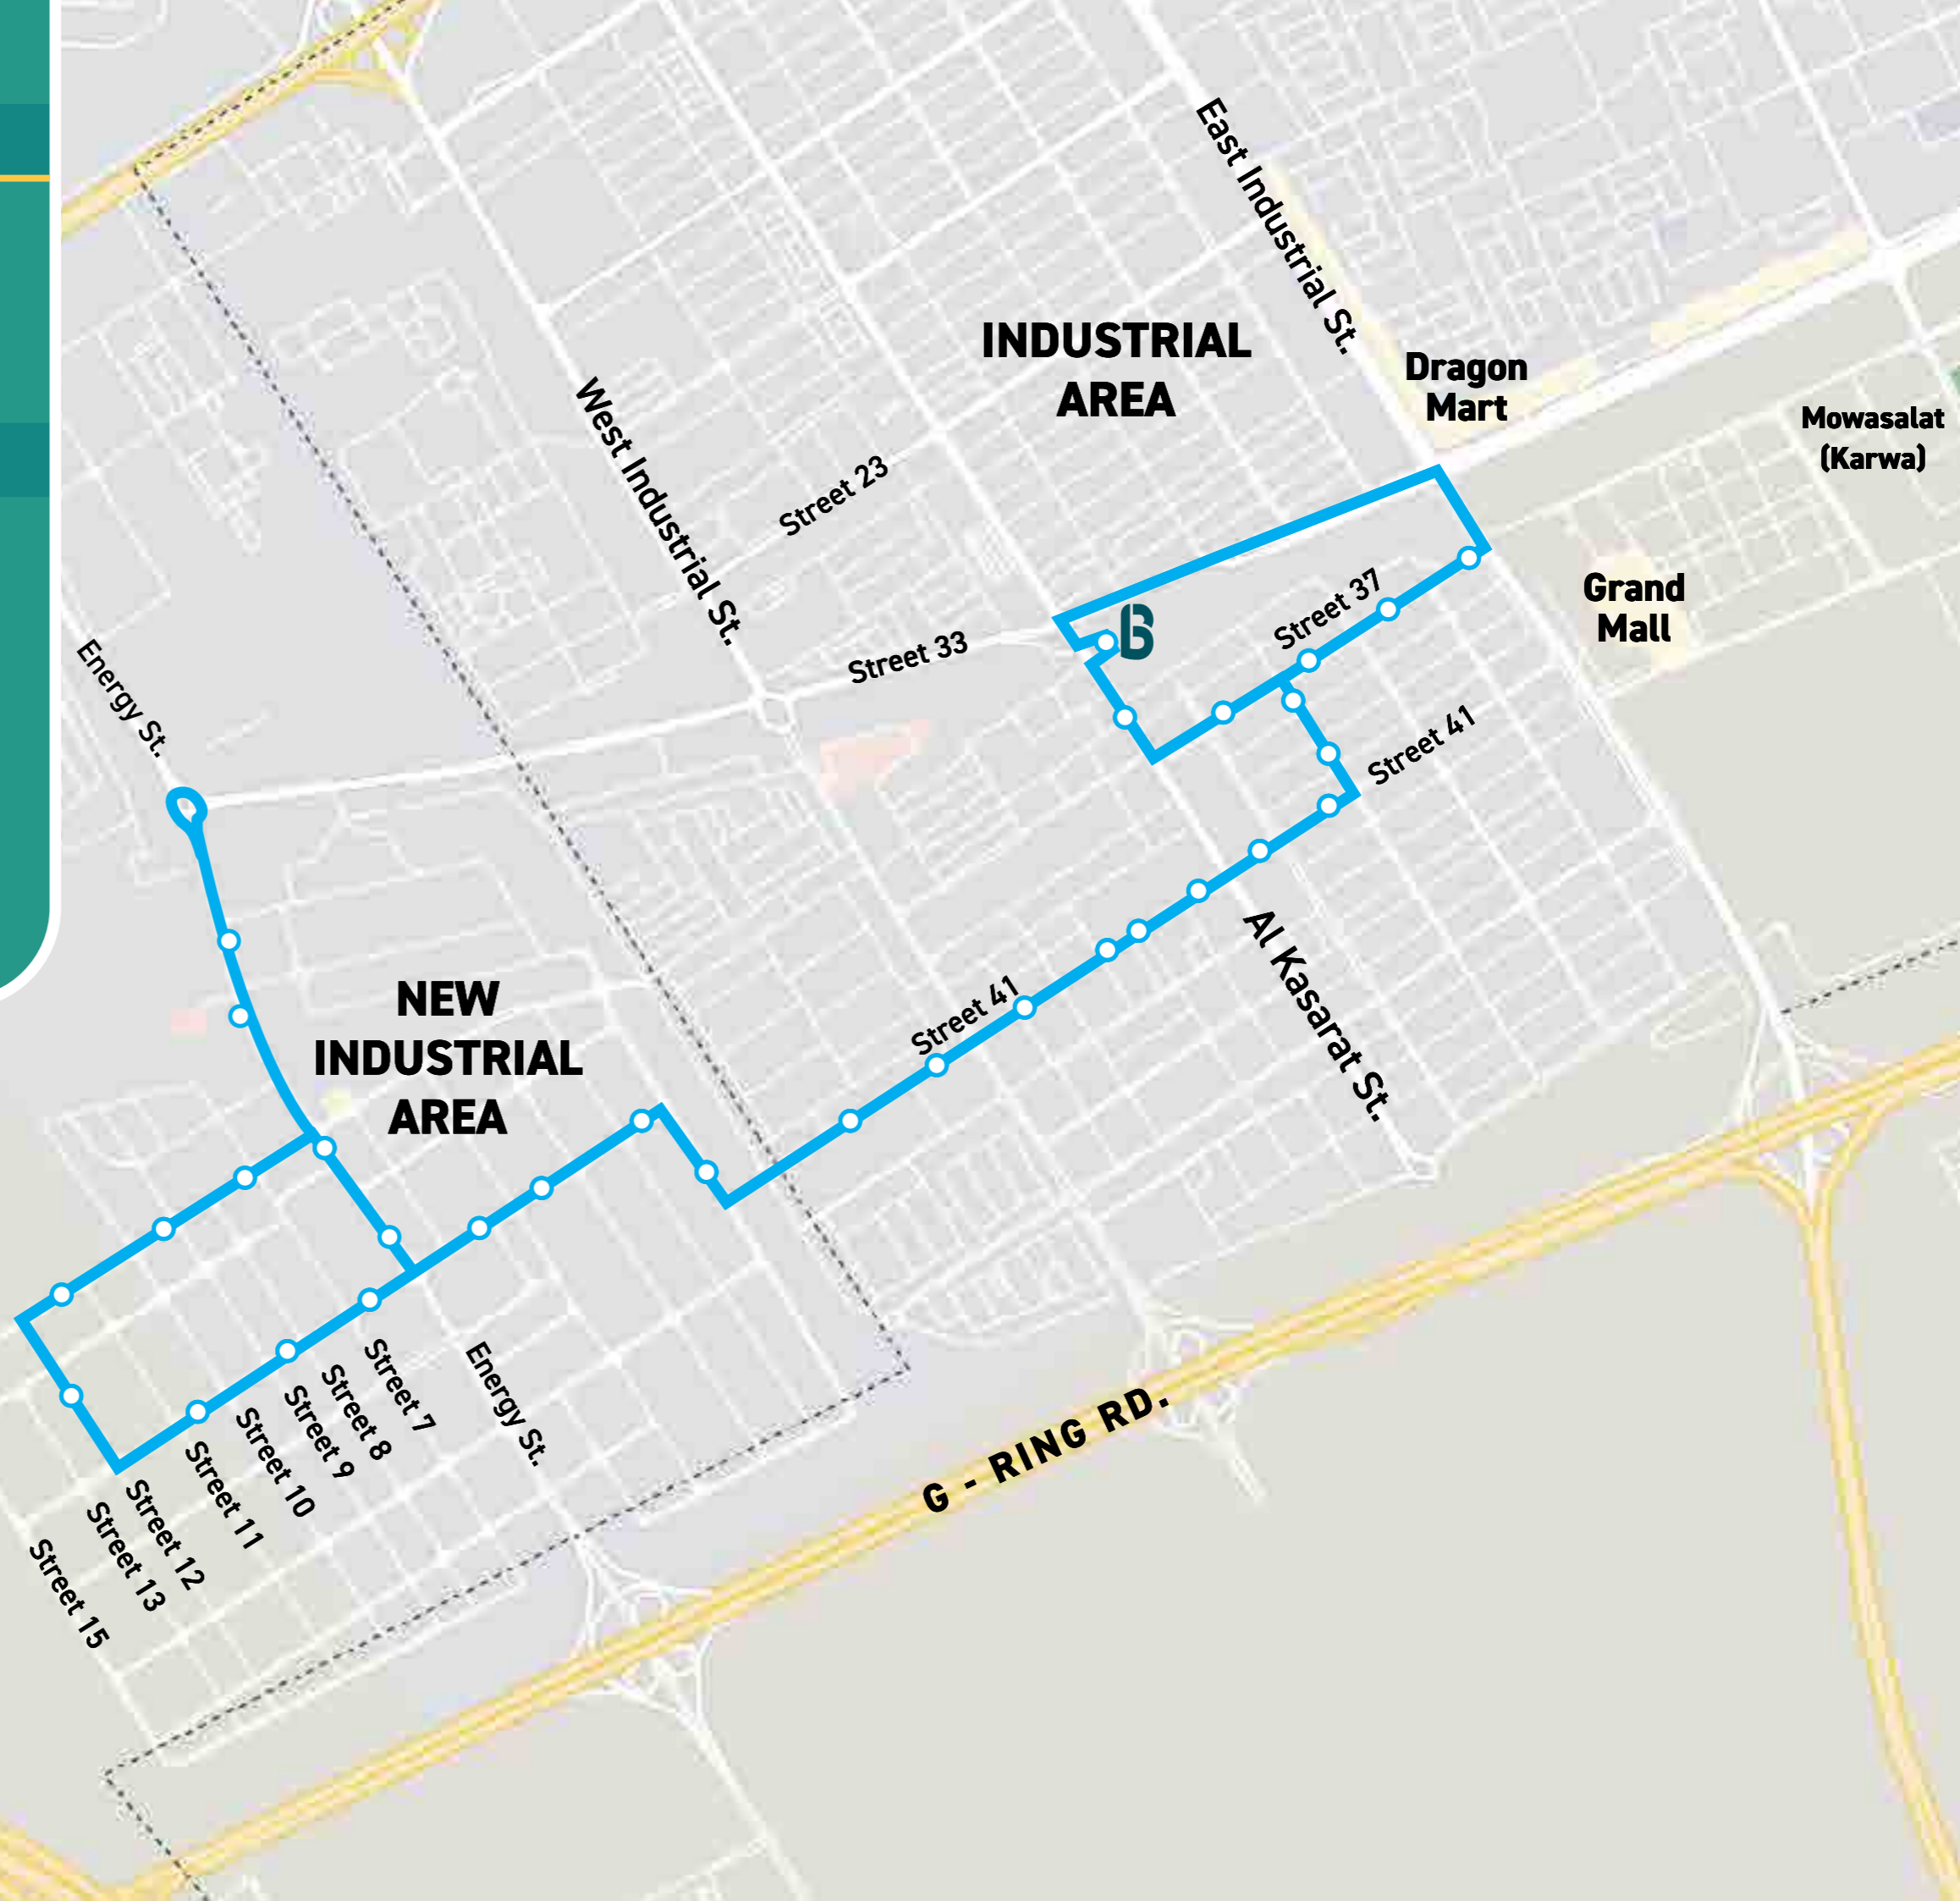

[Click Here for Timetable](#)

BUS L514

Industrial Area Bus Station
- New Industrial Area

LEGEND:

- Bus route
- Bus stop
- 🚇 Metro Station
- ⓑ New Bus Station

[Click Here for
Timetable](#)

BUS L515

Lusail Bus Station
- Umm Ebairiya