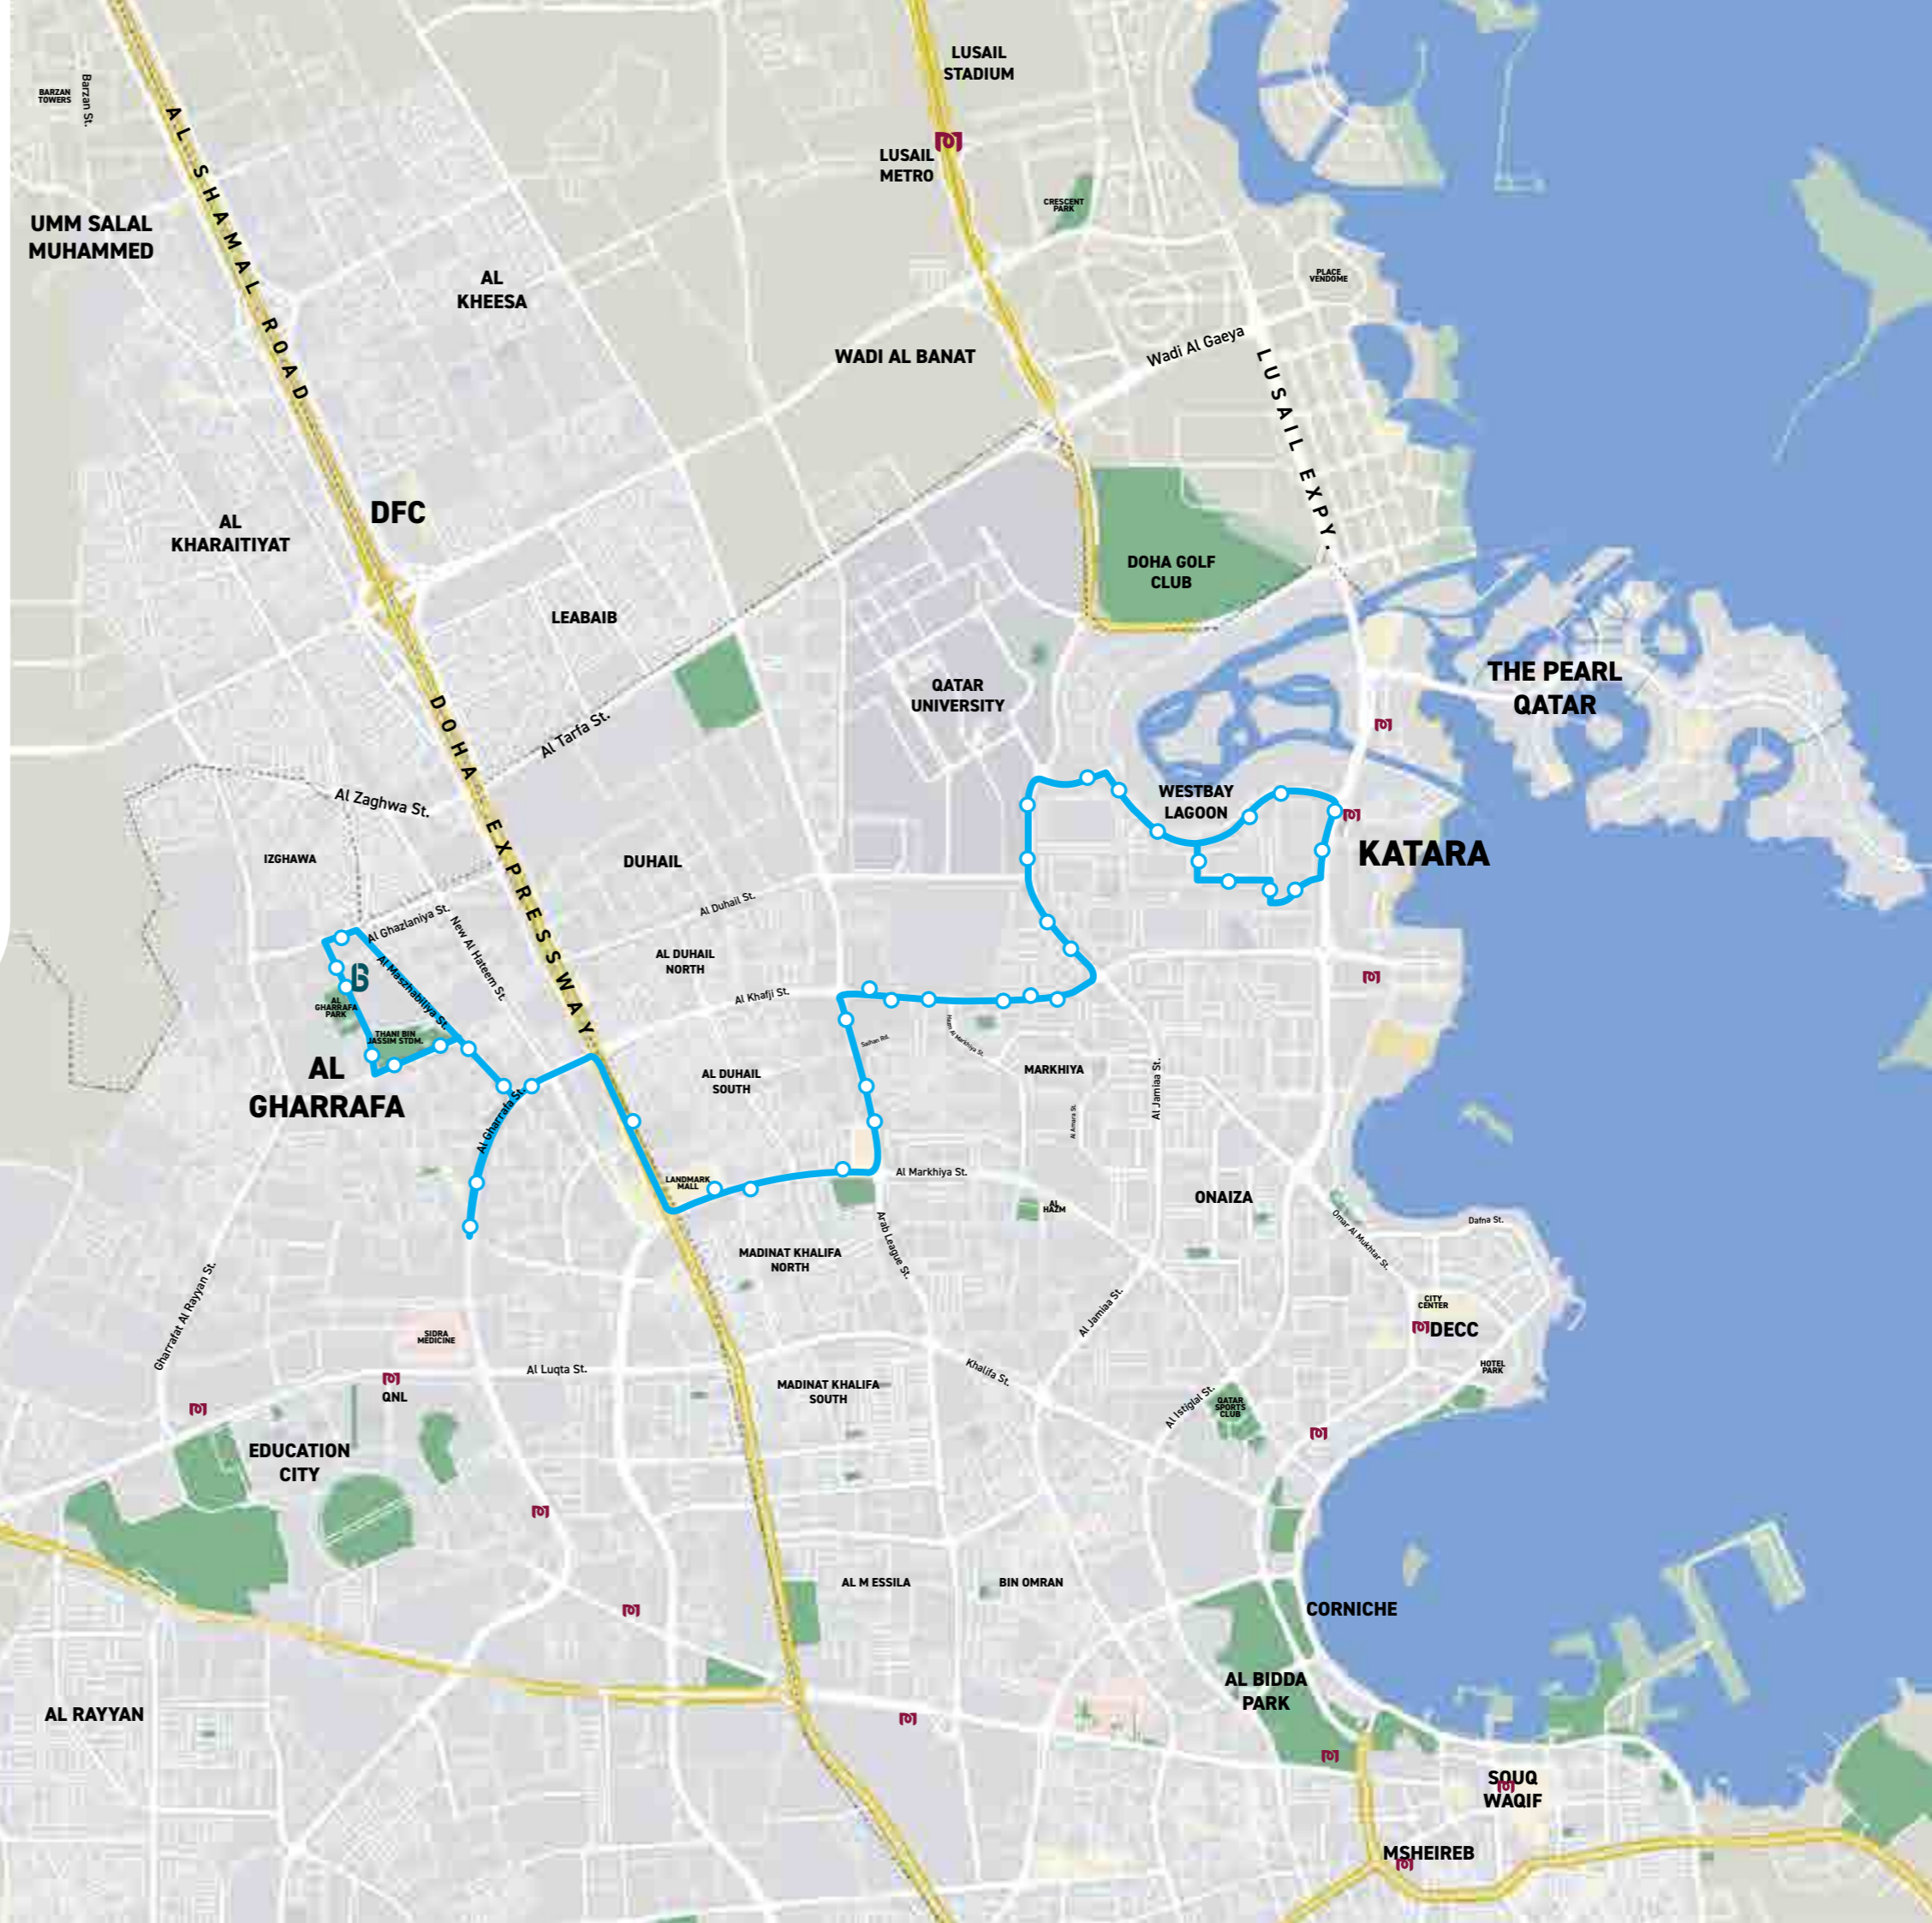

ROUTE NO.	ROUTE NAME	FREQUENCY
M152	Legtaifiya - The Pearl	12 min
M202	Education City Metro Station Loop	12 min
M203	Education City Metro Station Loop	12 min
M210	Hamad Hospital Metro Station - Al Sadd Metro Station	12 min
M302	Al Sadd Metro Station - Bin Mahmoud Metro Station	12 min
M303	Bin Mahmoud Metro Station via Rawdhat Khail	12 min
M311	Sport City Metro Station Loop	12 min
M314	Joann Metro Station Loop	12 min
M315	National Museum Metro Station Loop	12 min
M316	Ras Bu Abboud Metro Station - HIA Midfield	12 min

BUS L501

Al Gharrafa Bus Station
- Al Aziziyah Metro Station

LEGEND:

-  Bus route
-  Bus stop
-  Metro Station
-  Bus Station

[Click Here for Timetable](#)

BUS L502

Al Gharrafa Bus Station
- Katara Metro Station

LEGEND:

-  Bus route
-  Bus stop
-  Metro Station
-  New Bus Station

[Click Here for
Timetable](#)

AL RAYYAN

MUAITHER

Aspire Park

Sport City

MEHAIRJA