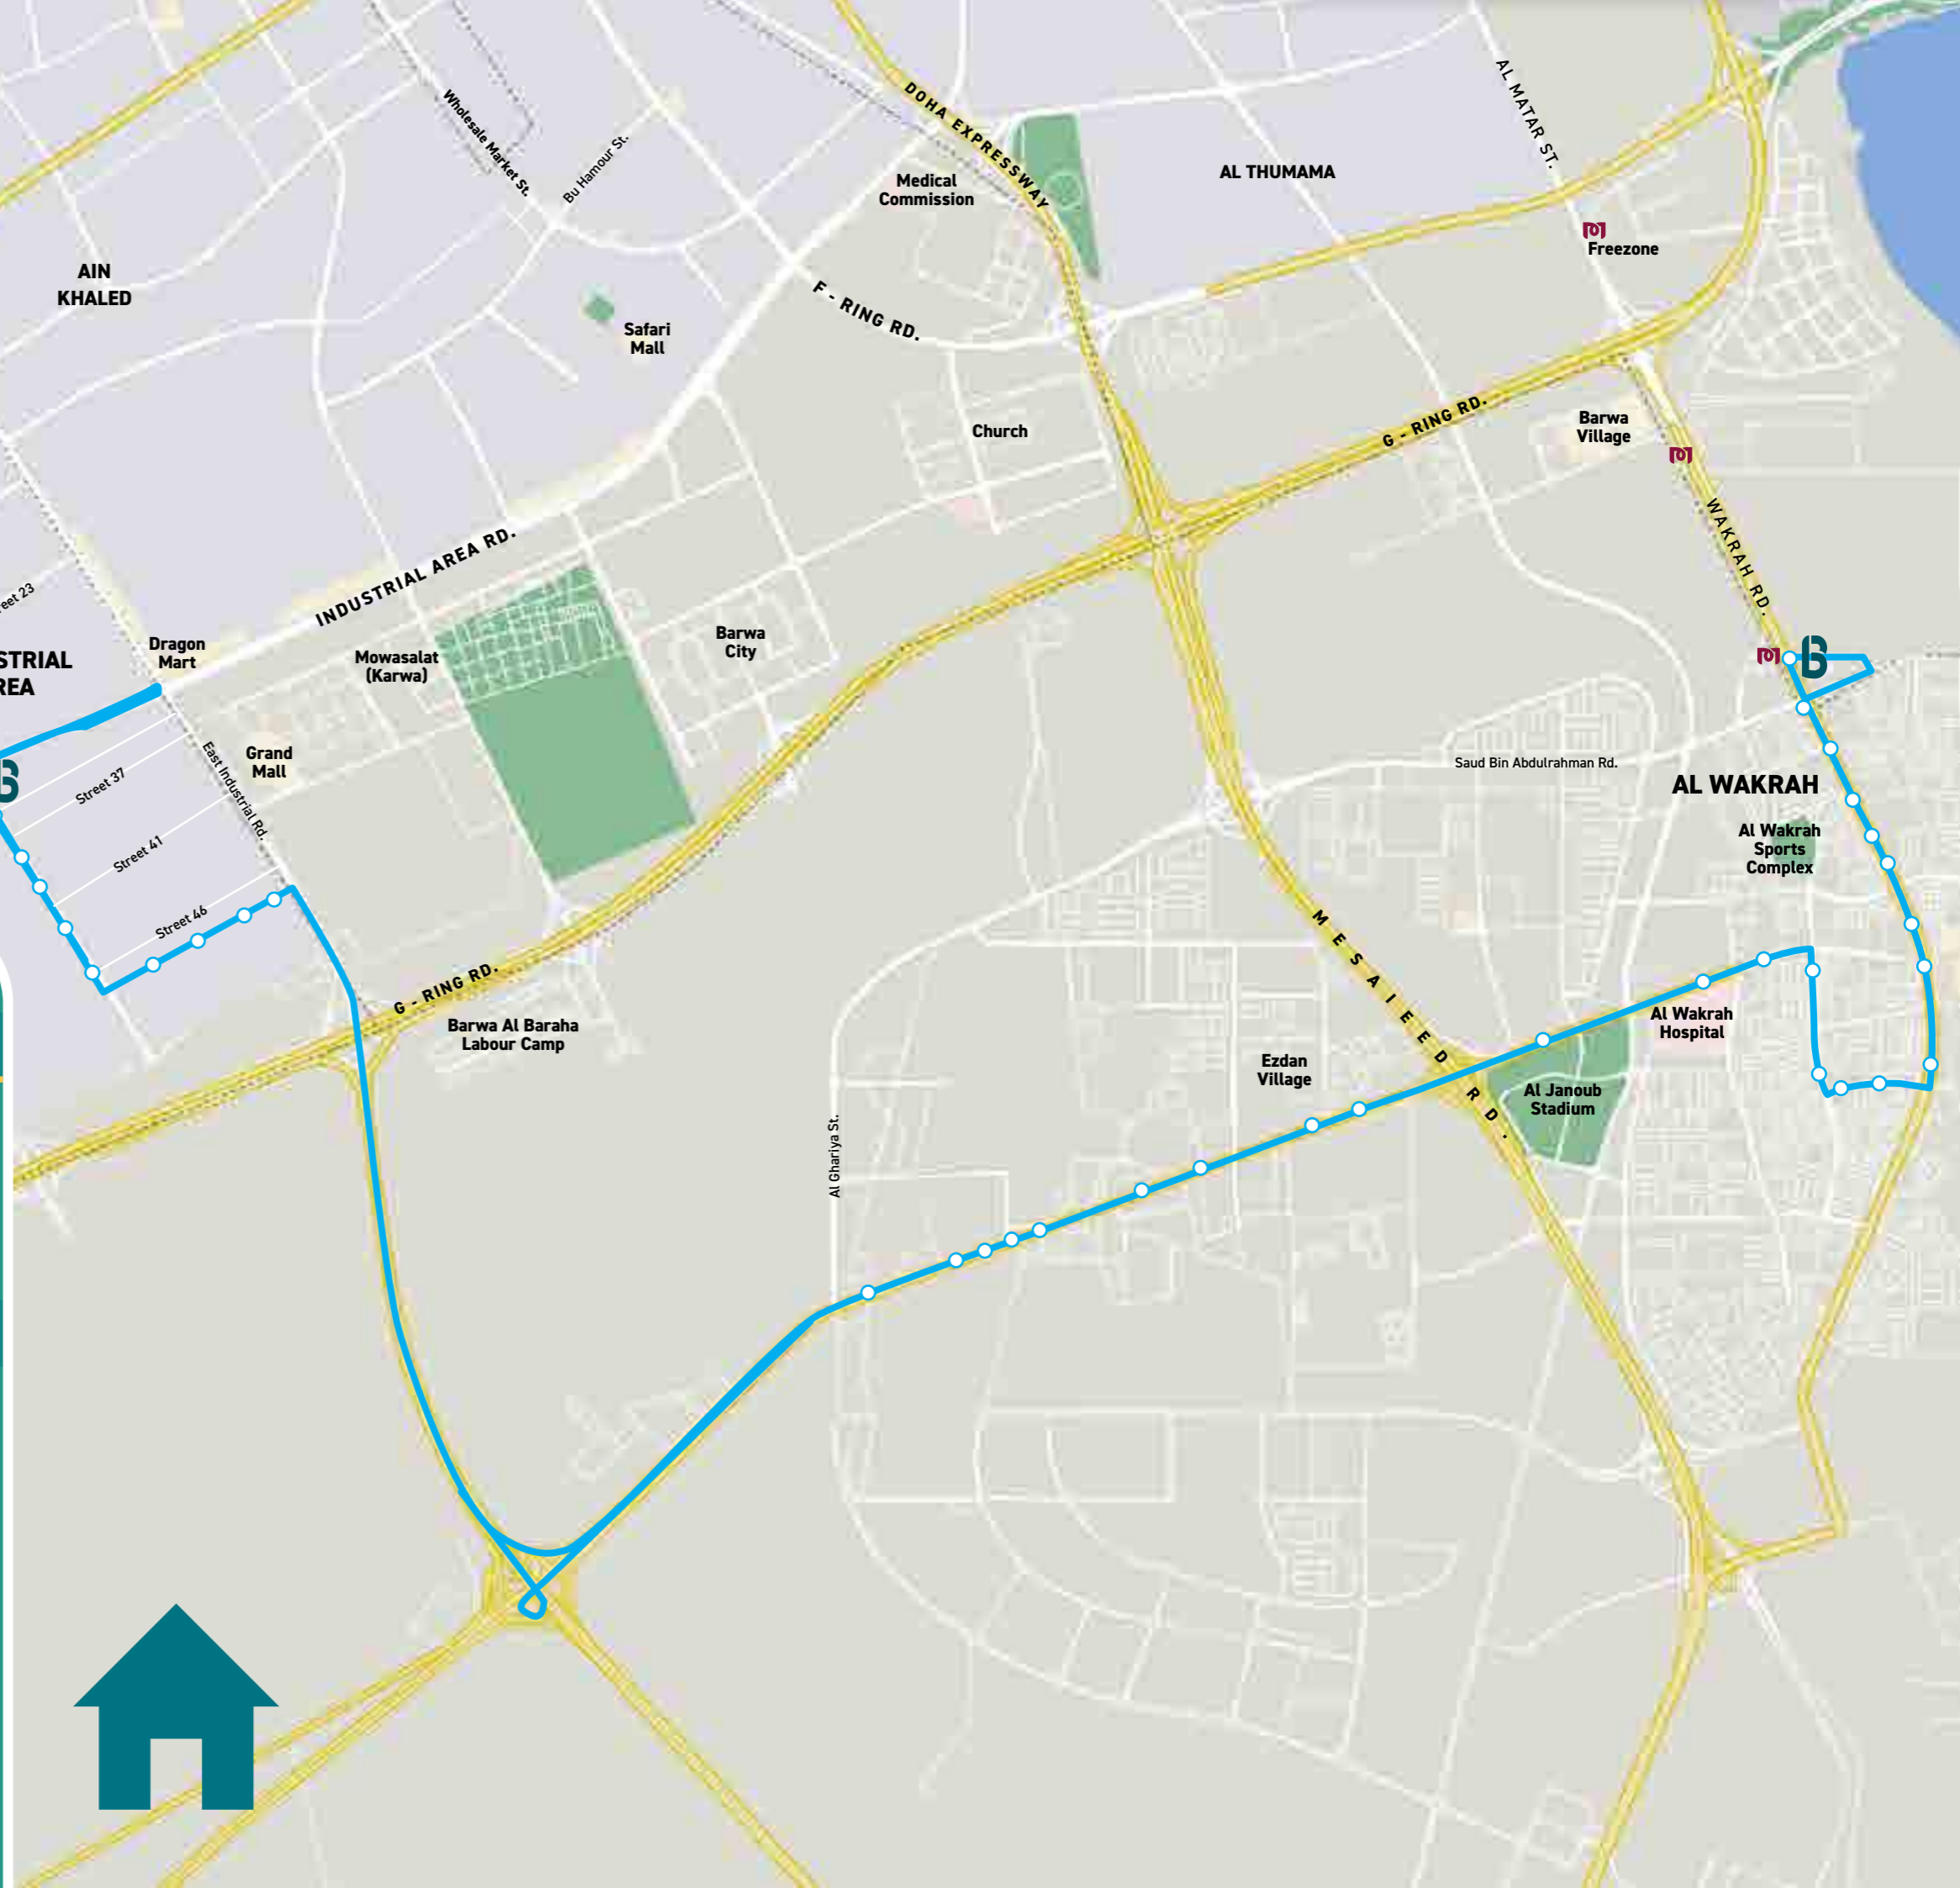

BUS T611

Industrial Area Bus Station
- Al Wakrah Bus Station (outside)

LEGEND:

- Bus route
- Bus stop
- Metro Station
- Bus Station

[Click Here for
Timetable](#)