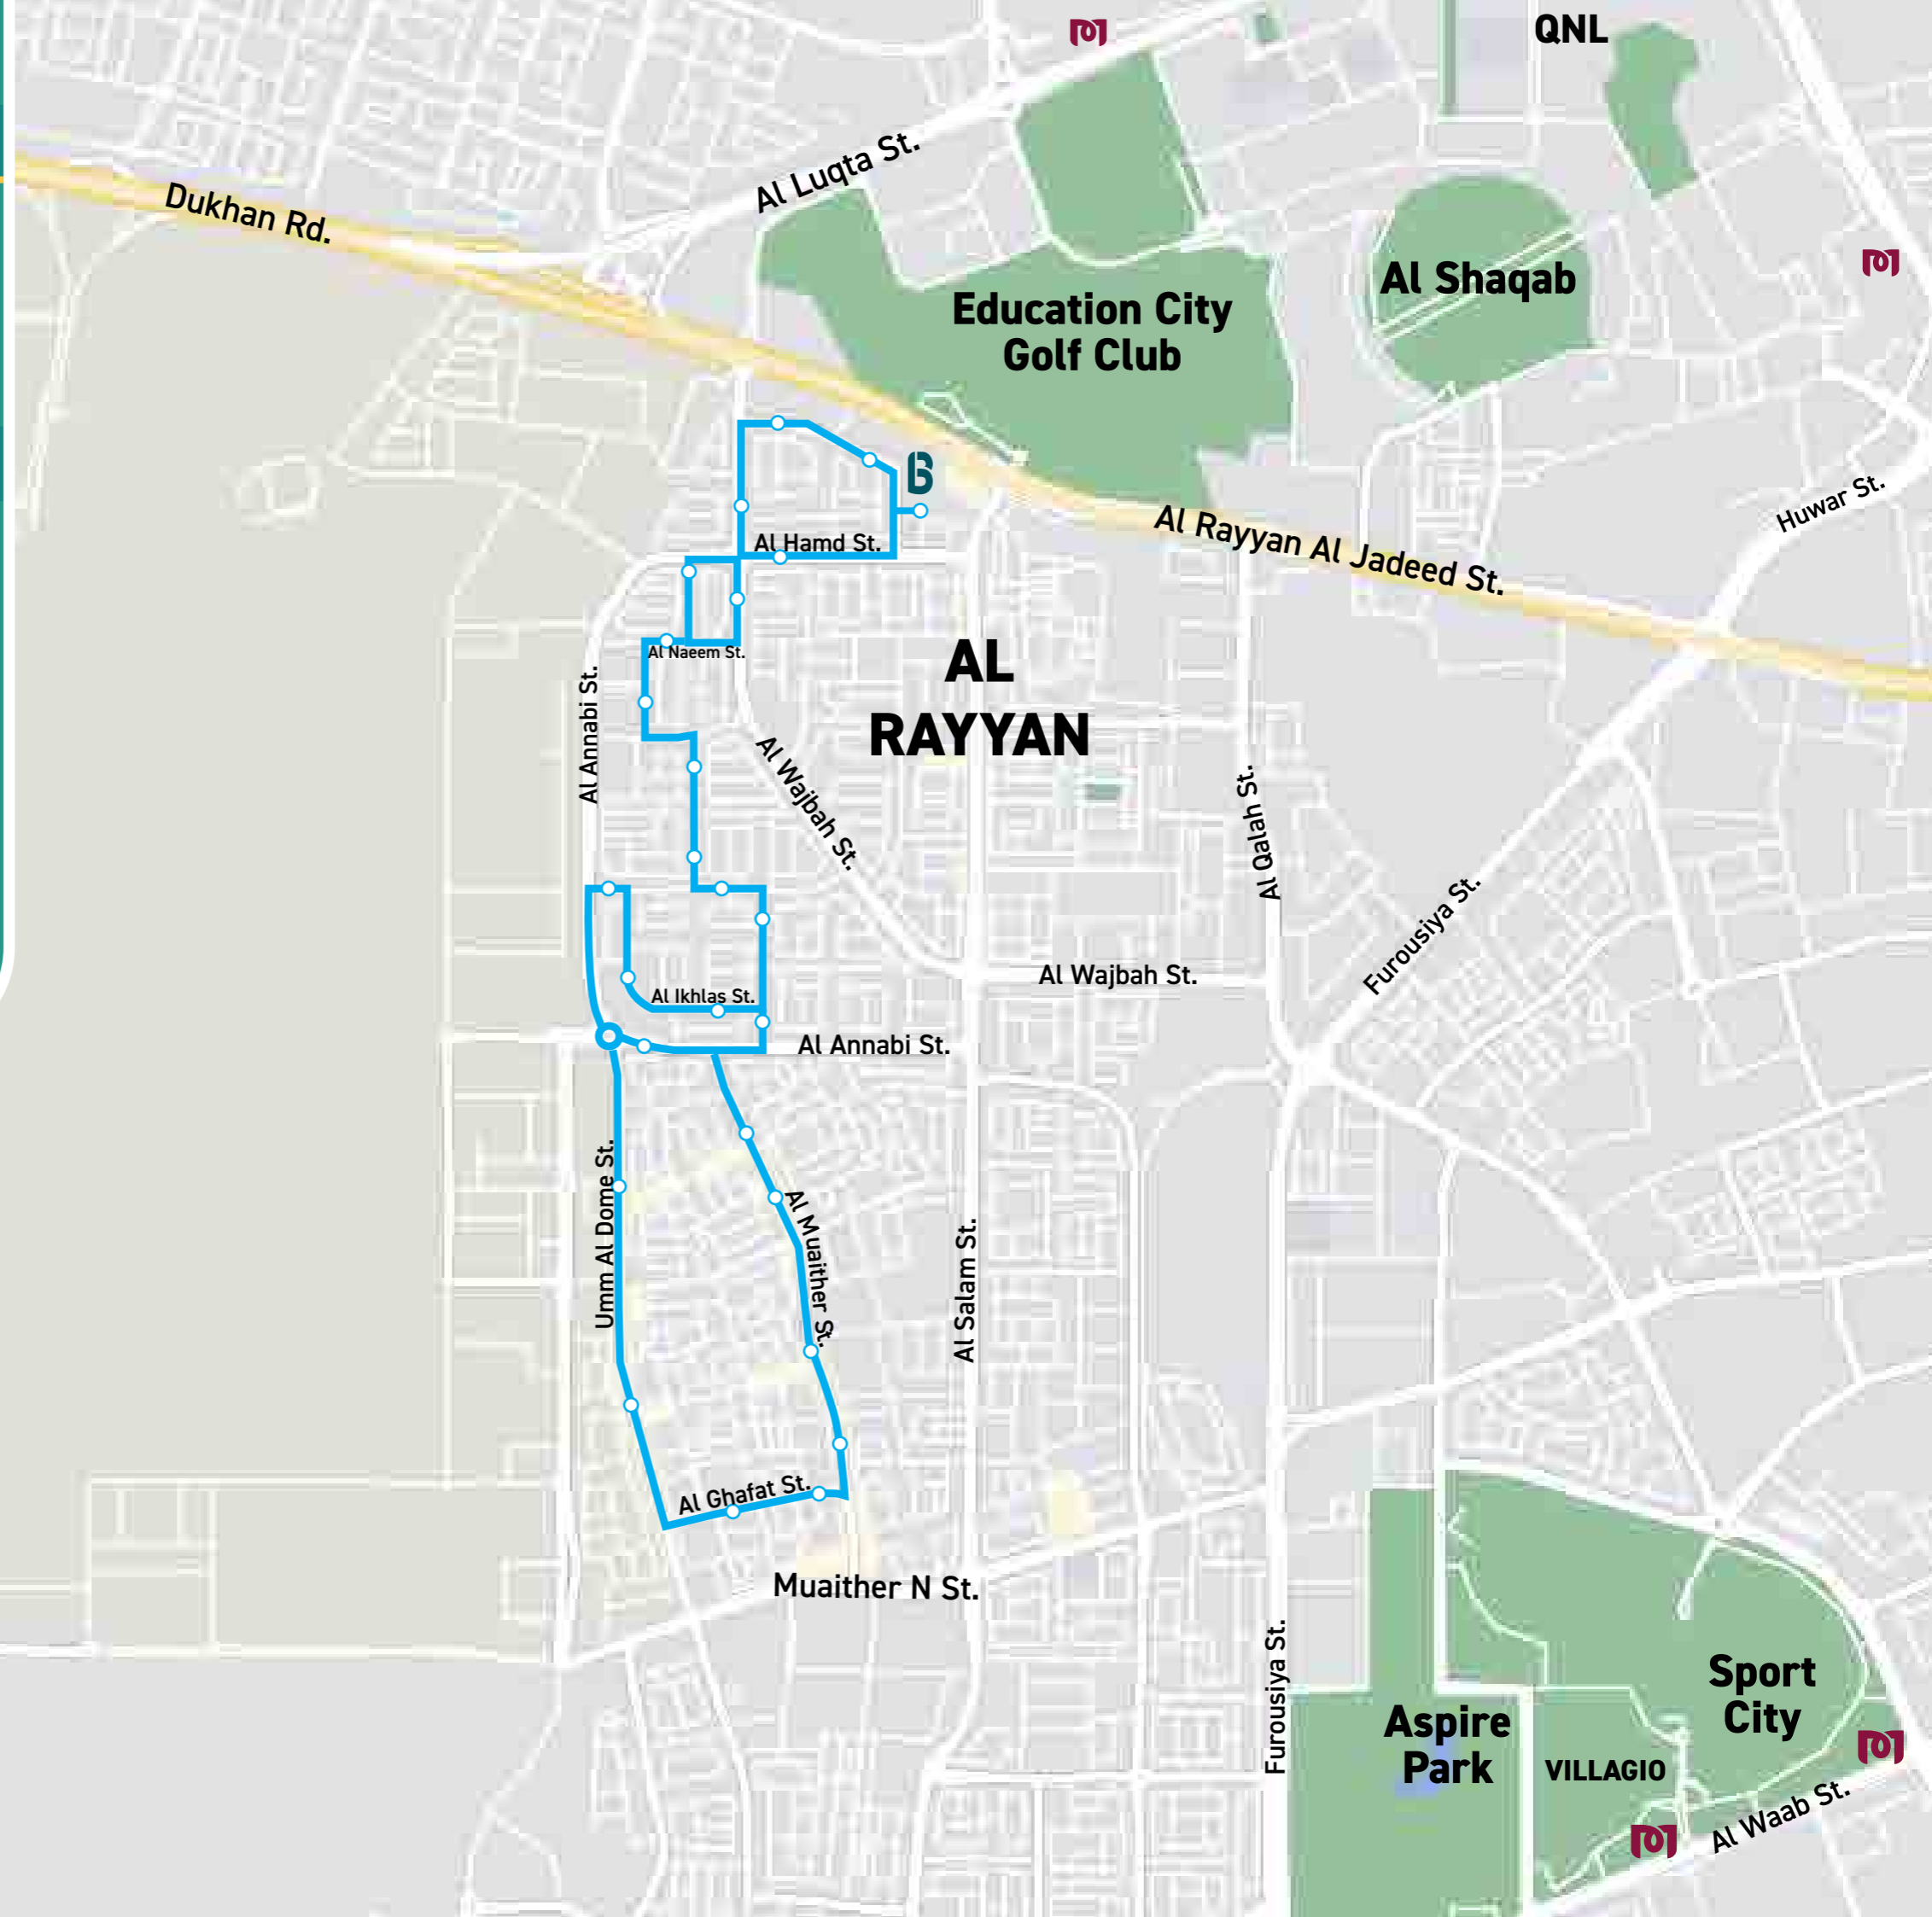

BUS L521

Education City Bus Station
(Al Rayyan Al Jadeed)
- Muaither

LEGEND:

- Bus route
- Bus stop
- Metro Station
- Bus Station

[Click Here for
Timetable](#)