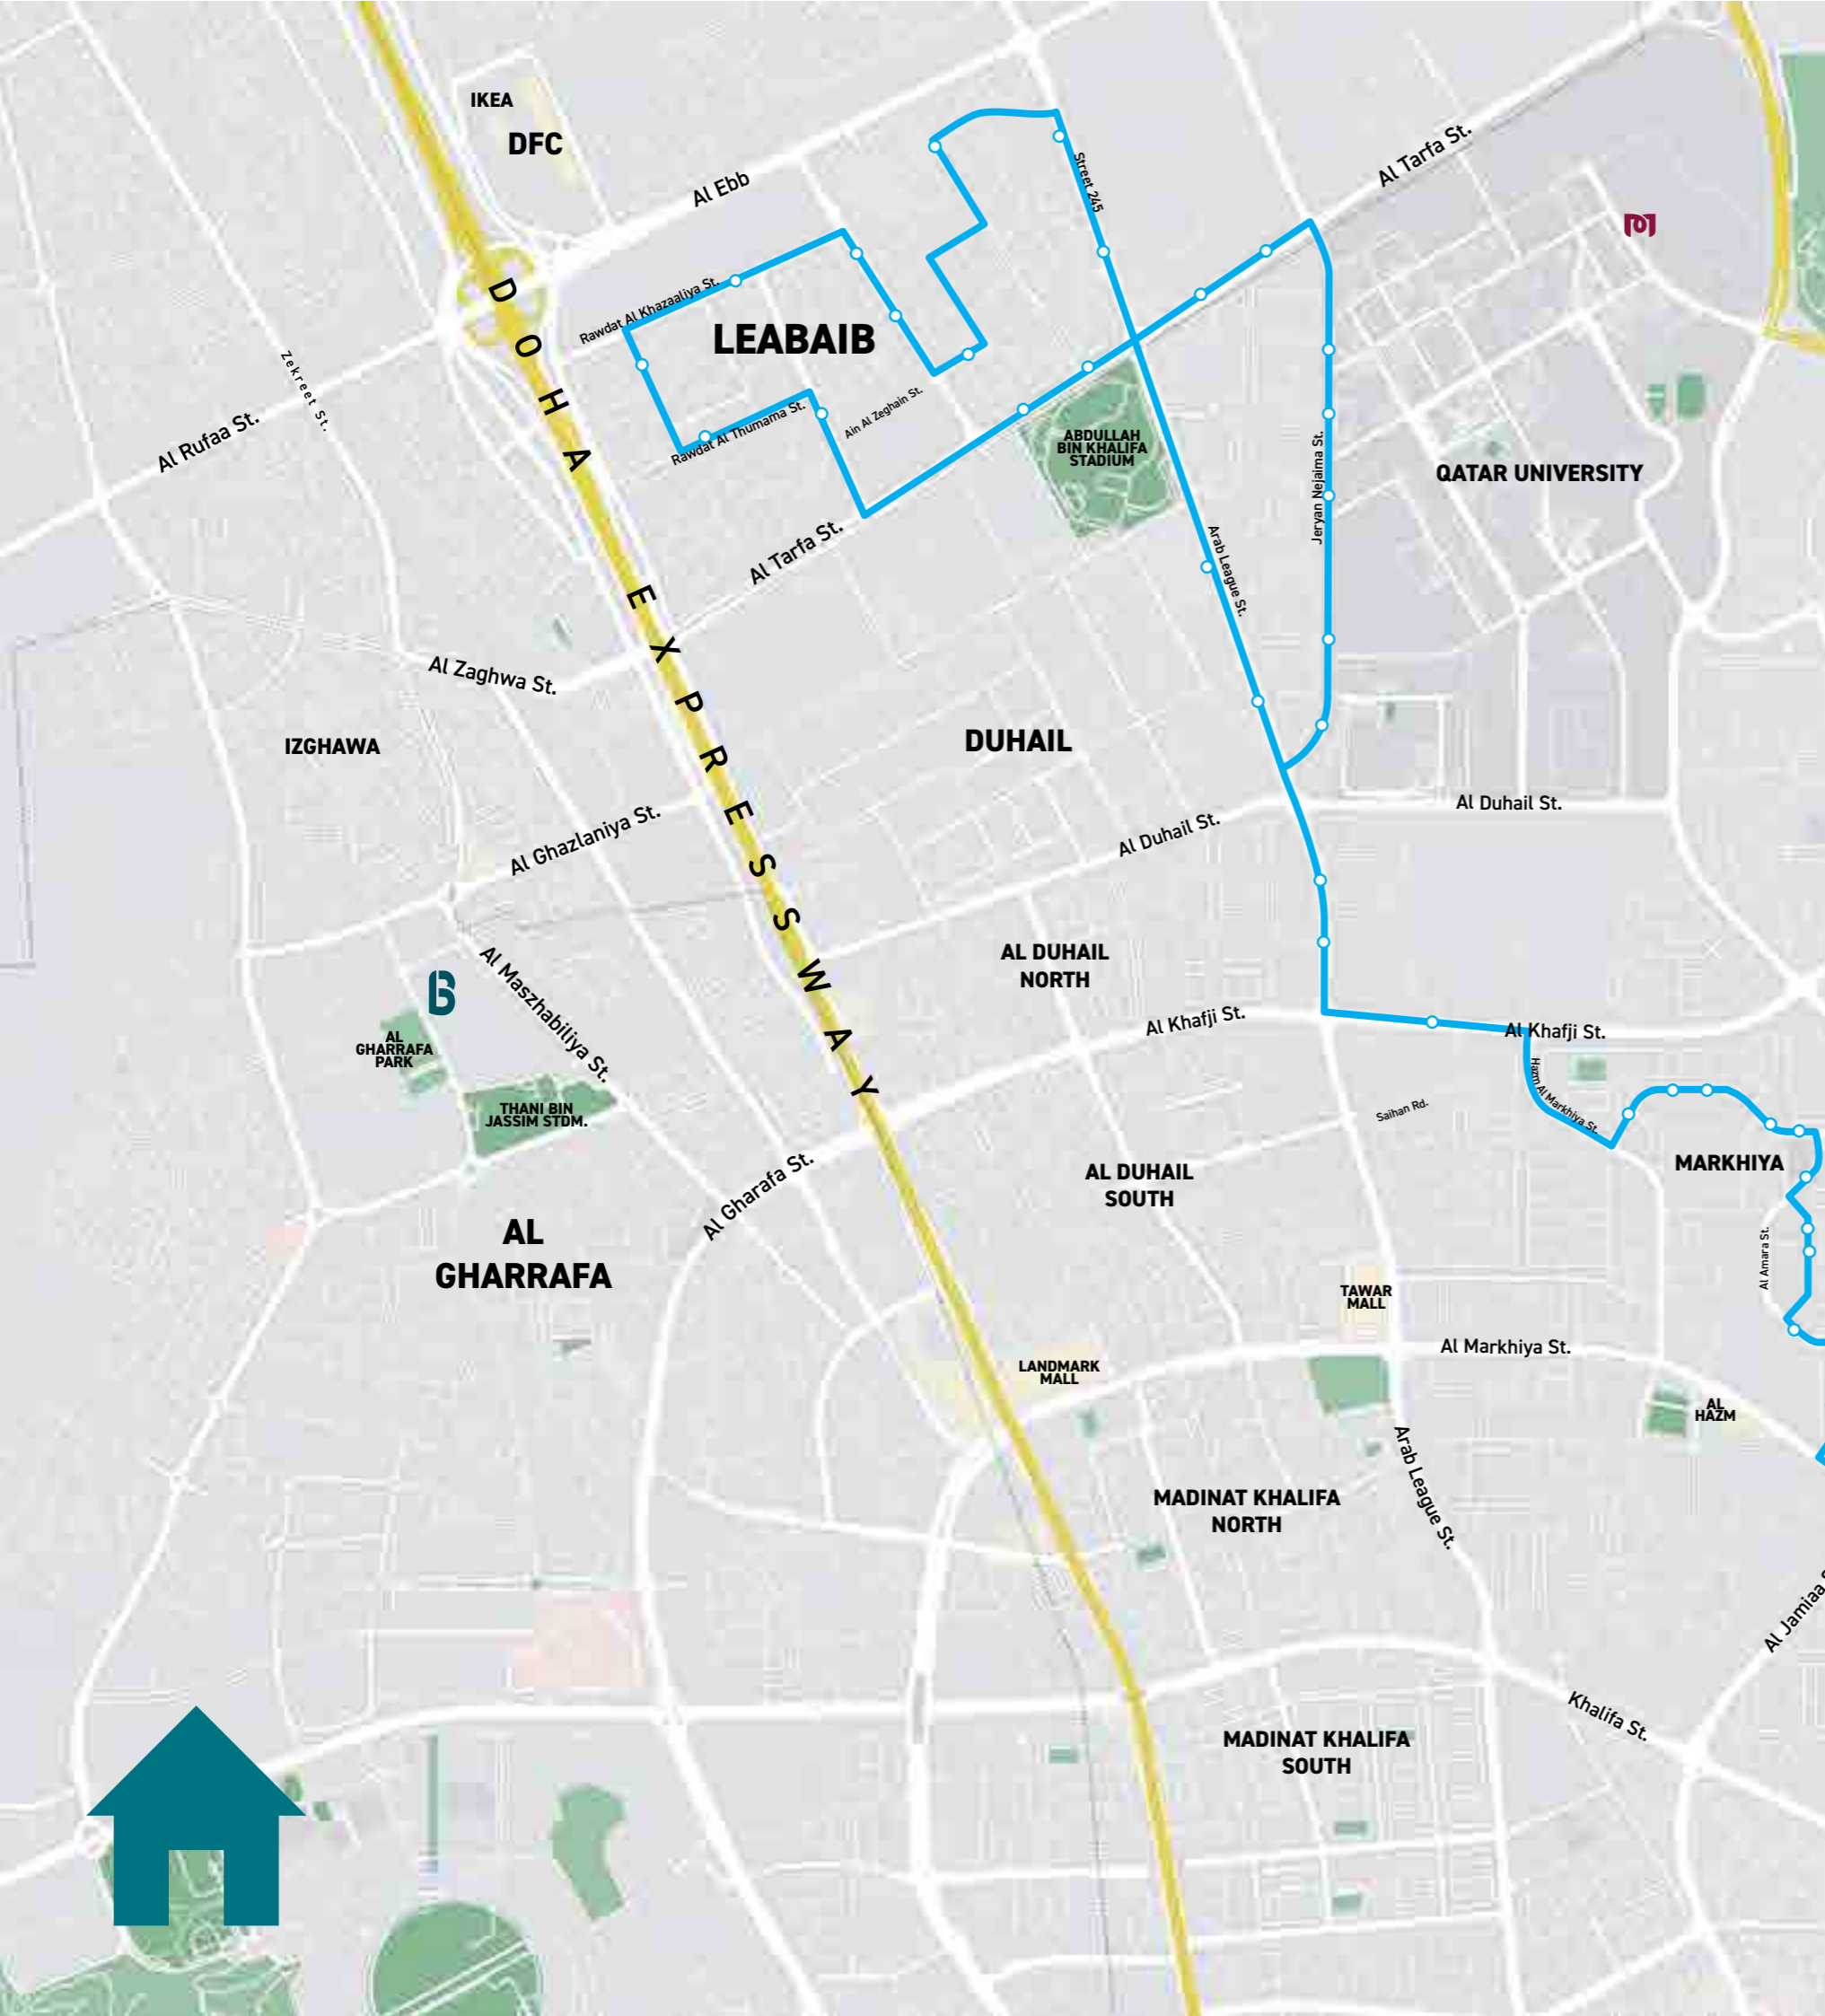

BUS L519

West Bay Bus Station
- Leabaib

LEGEND:

- Bus route
- Bus stop
- Metro Station
- Bus Station

[Click Here for Timetable](#)