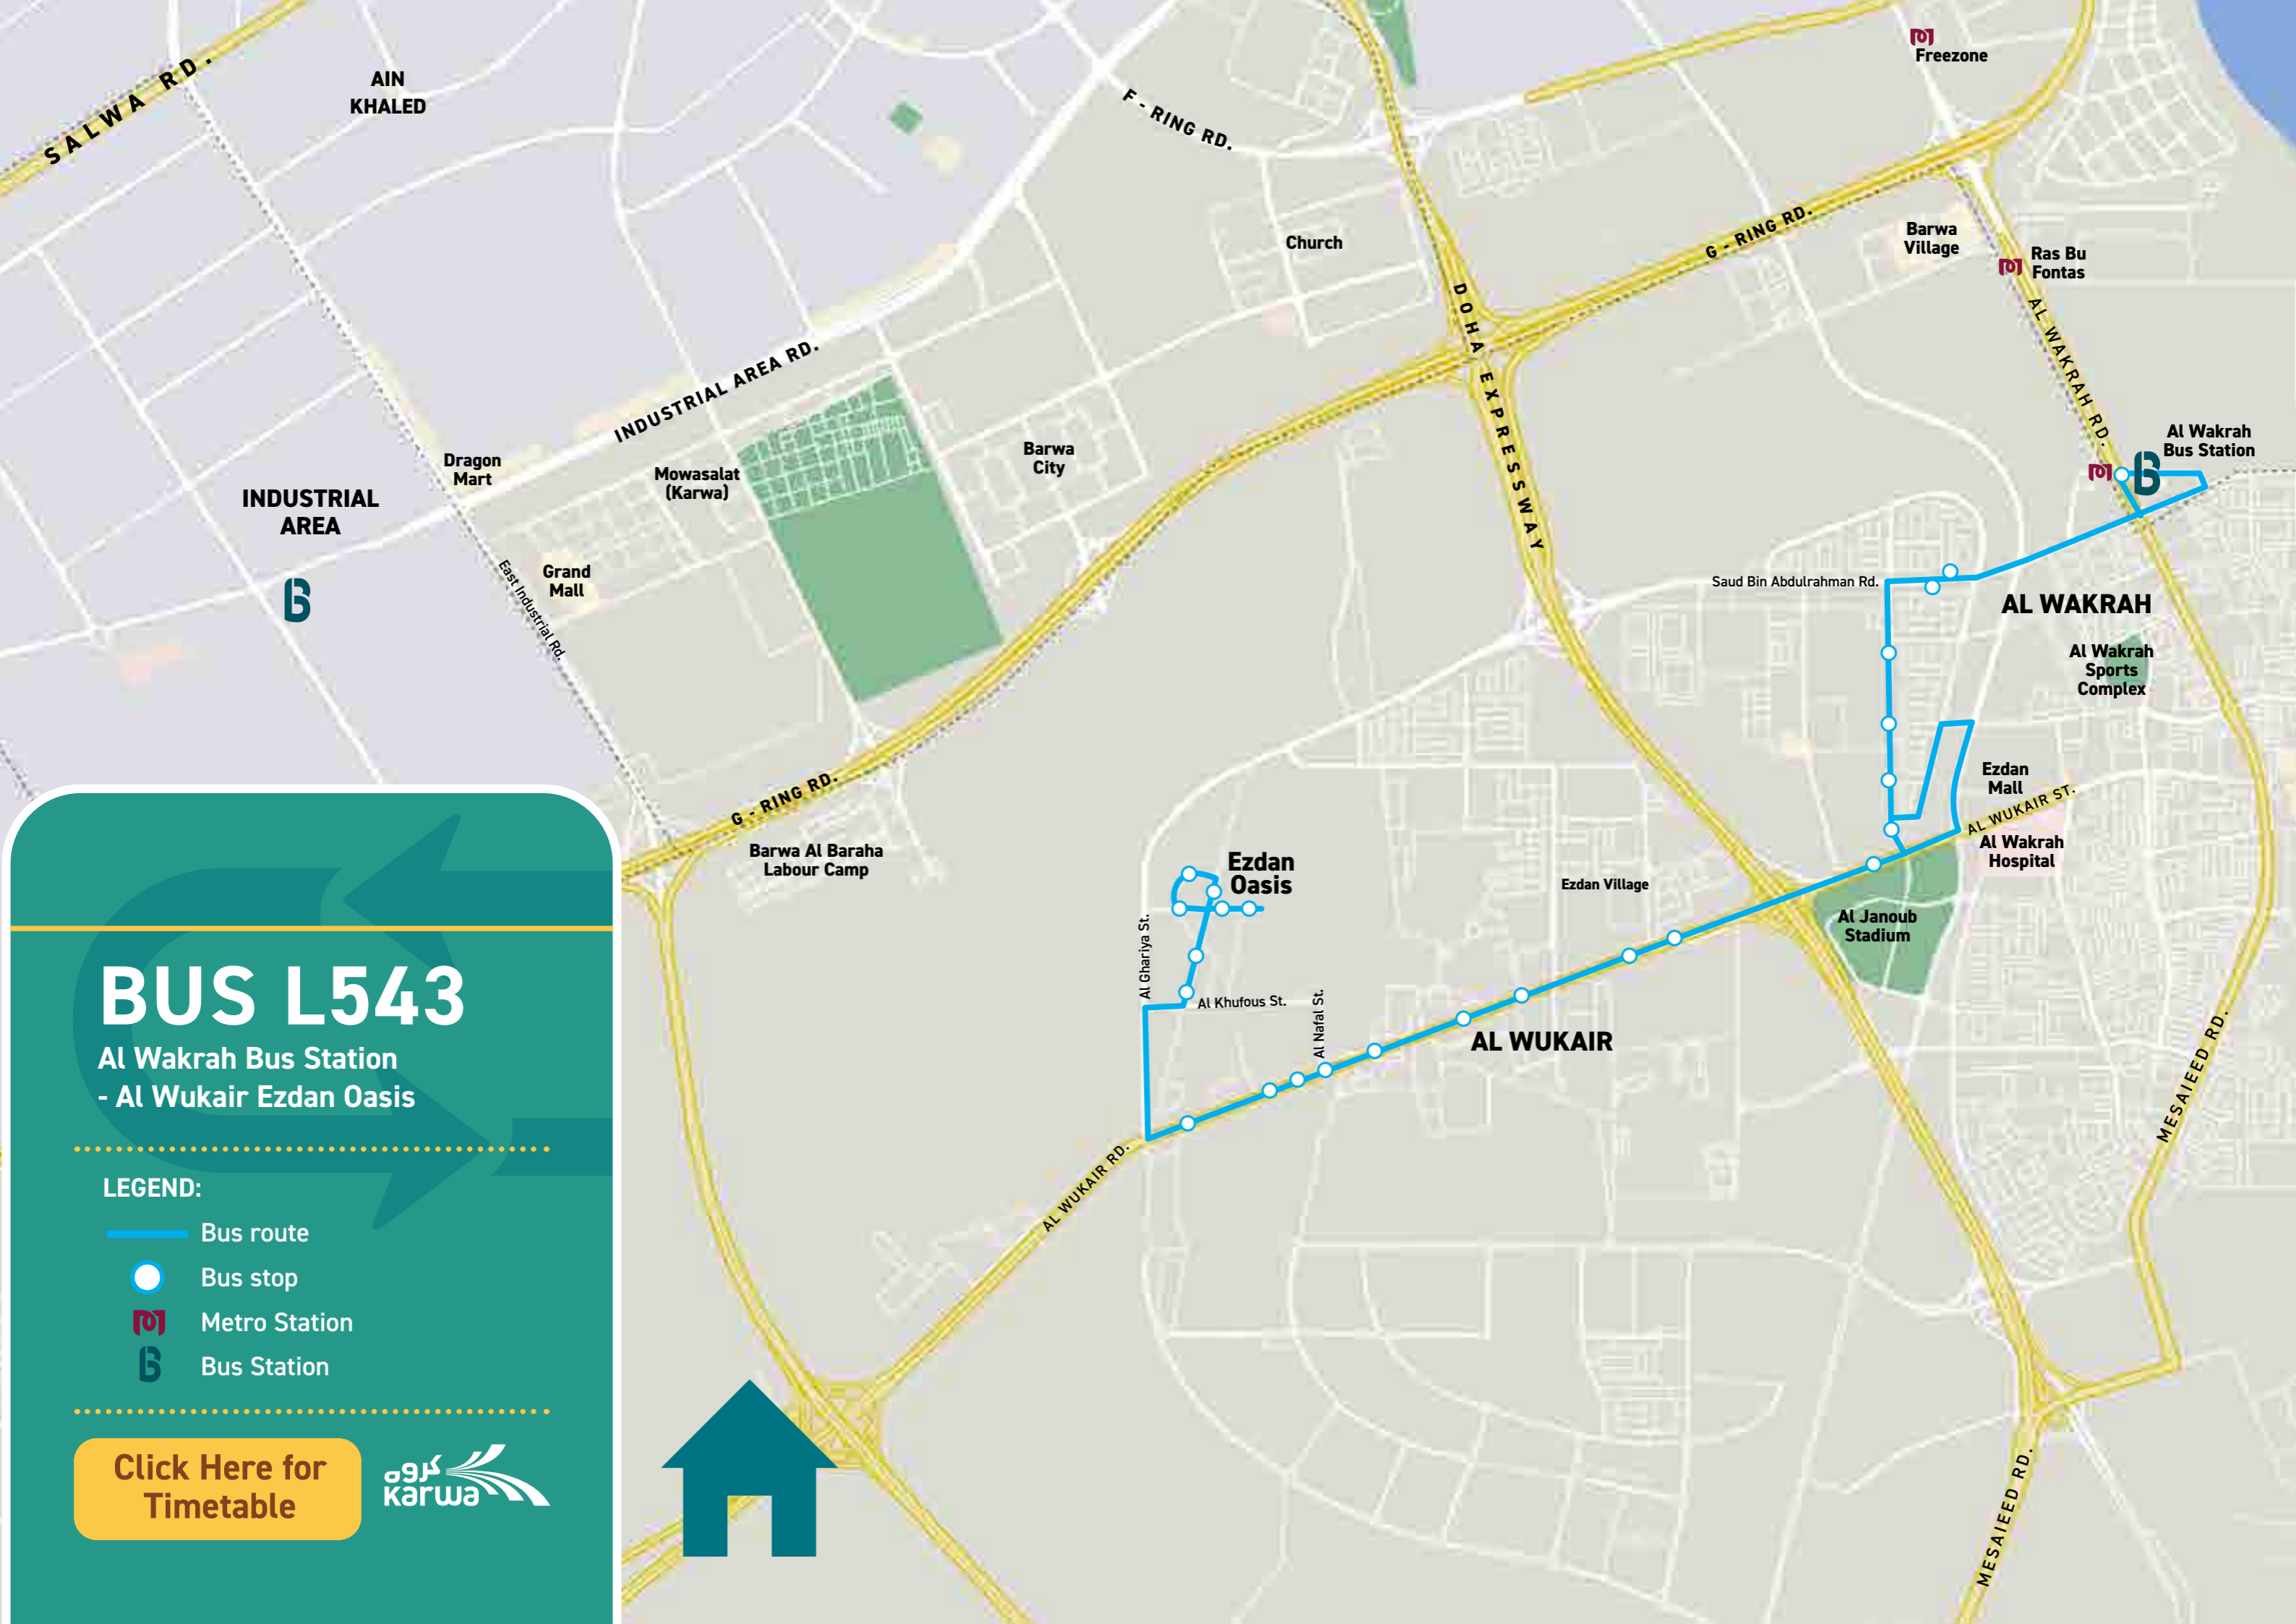

BUS L543

Al Wakrah Bus Station
- Al Wukair Ezdan Oasis

LEGEND:

- Bus route
- Bus stop
- Metro Station
- Bus Station

[Click Here for Timetable](#)