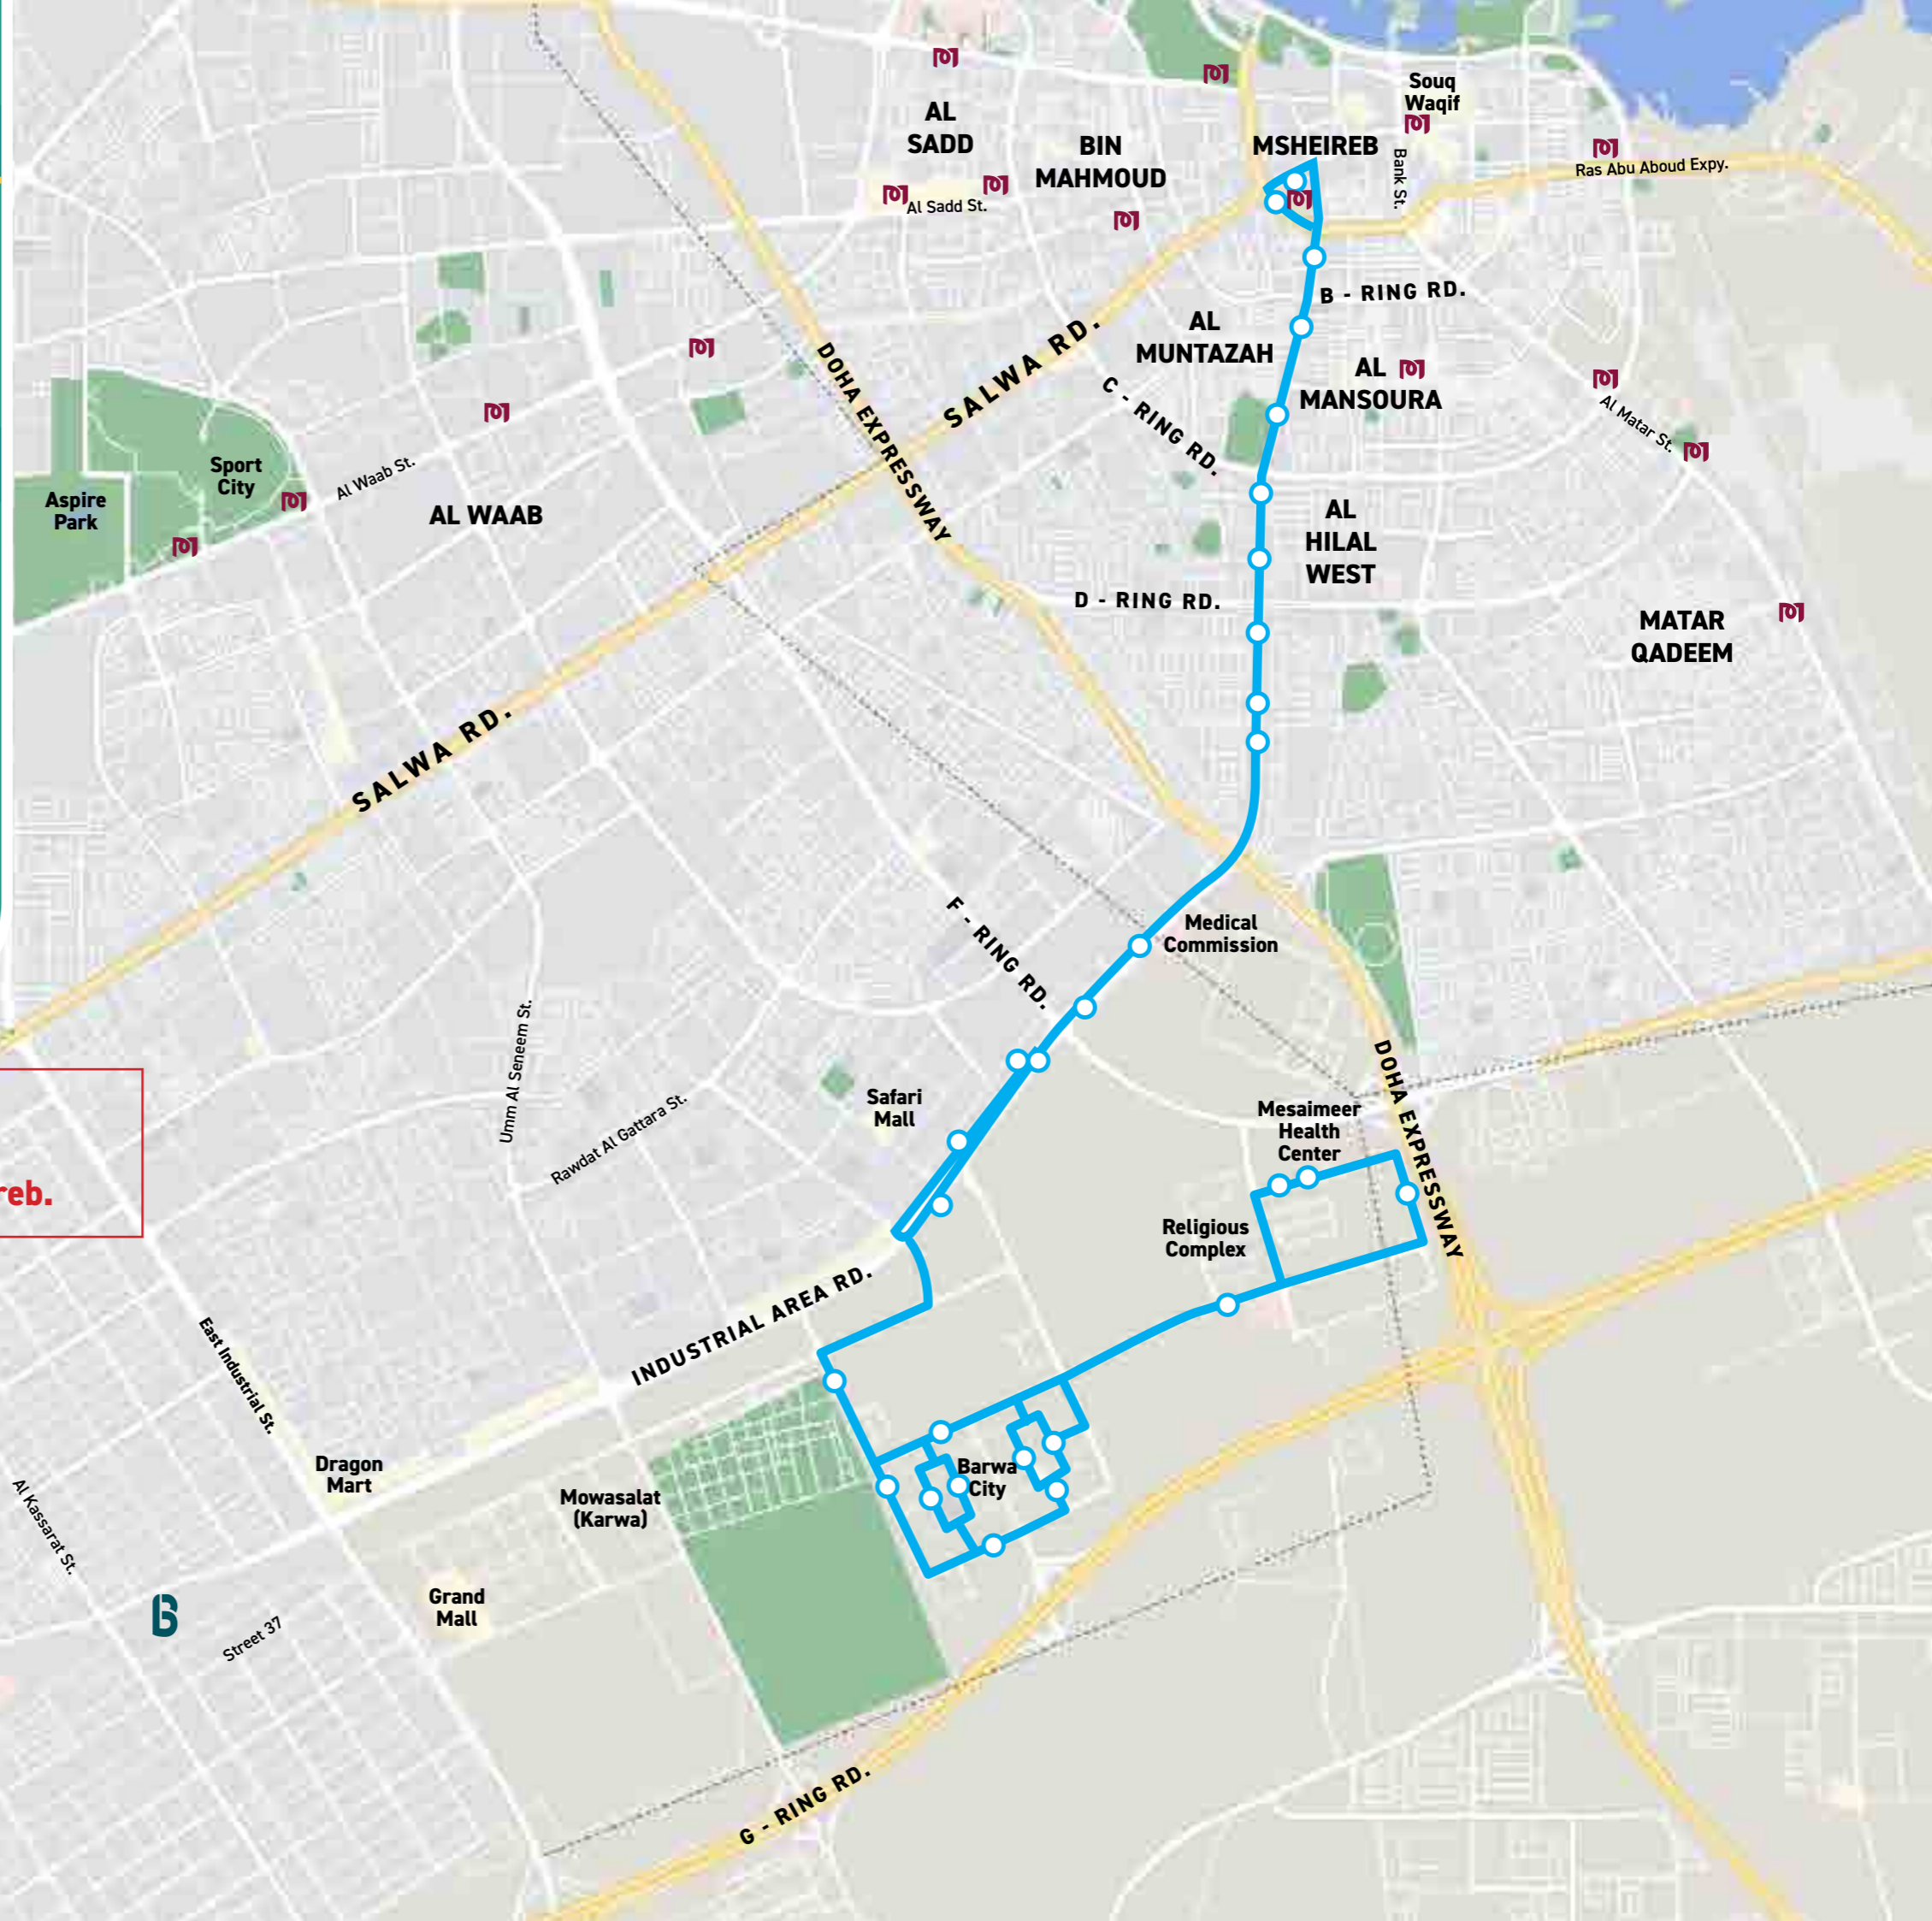

BUS T603

Msheireb Metro Station
- Mesaimer Health Center /
Religious Complex

LEGEND:

- Bus route
- Bus stop
- Metro Station
- New Bus Station

[Click Here for
Timetable](#)

IMPORTANT NOTE:
This route directly services the
Religious Complex, coming from Msheireb.