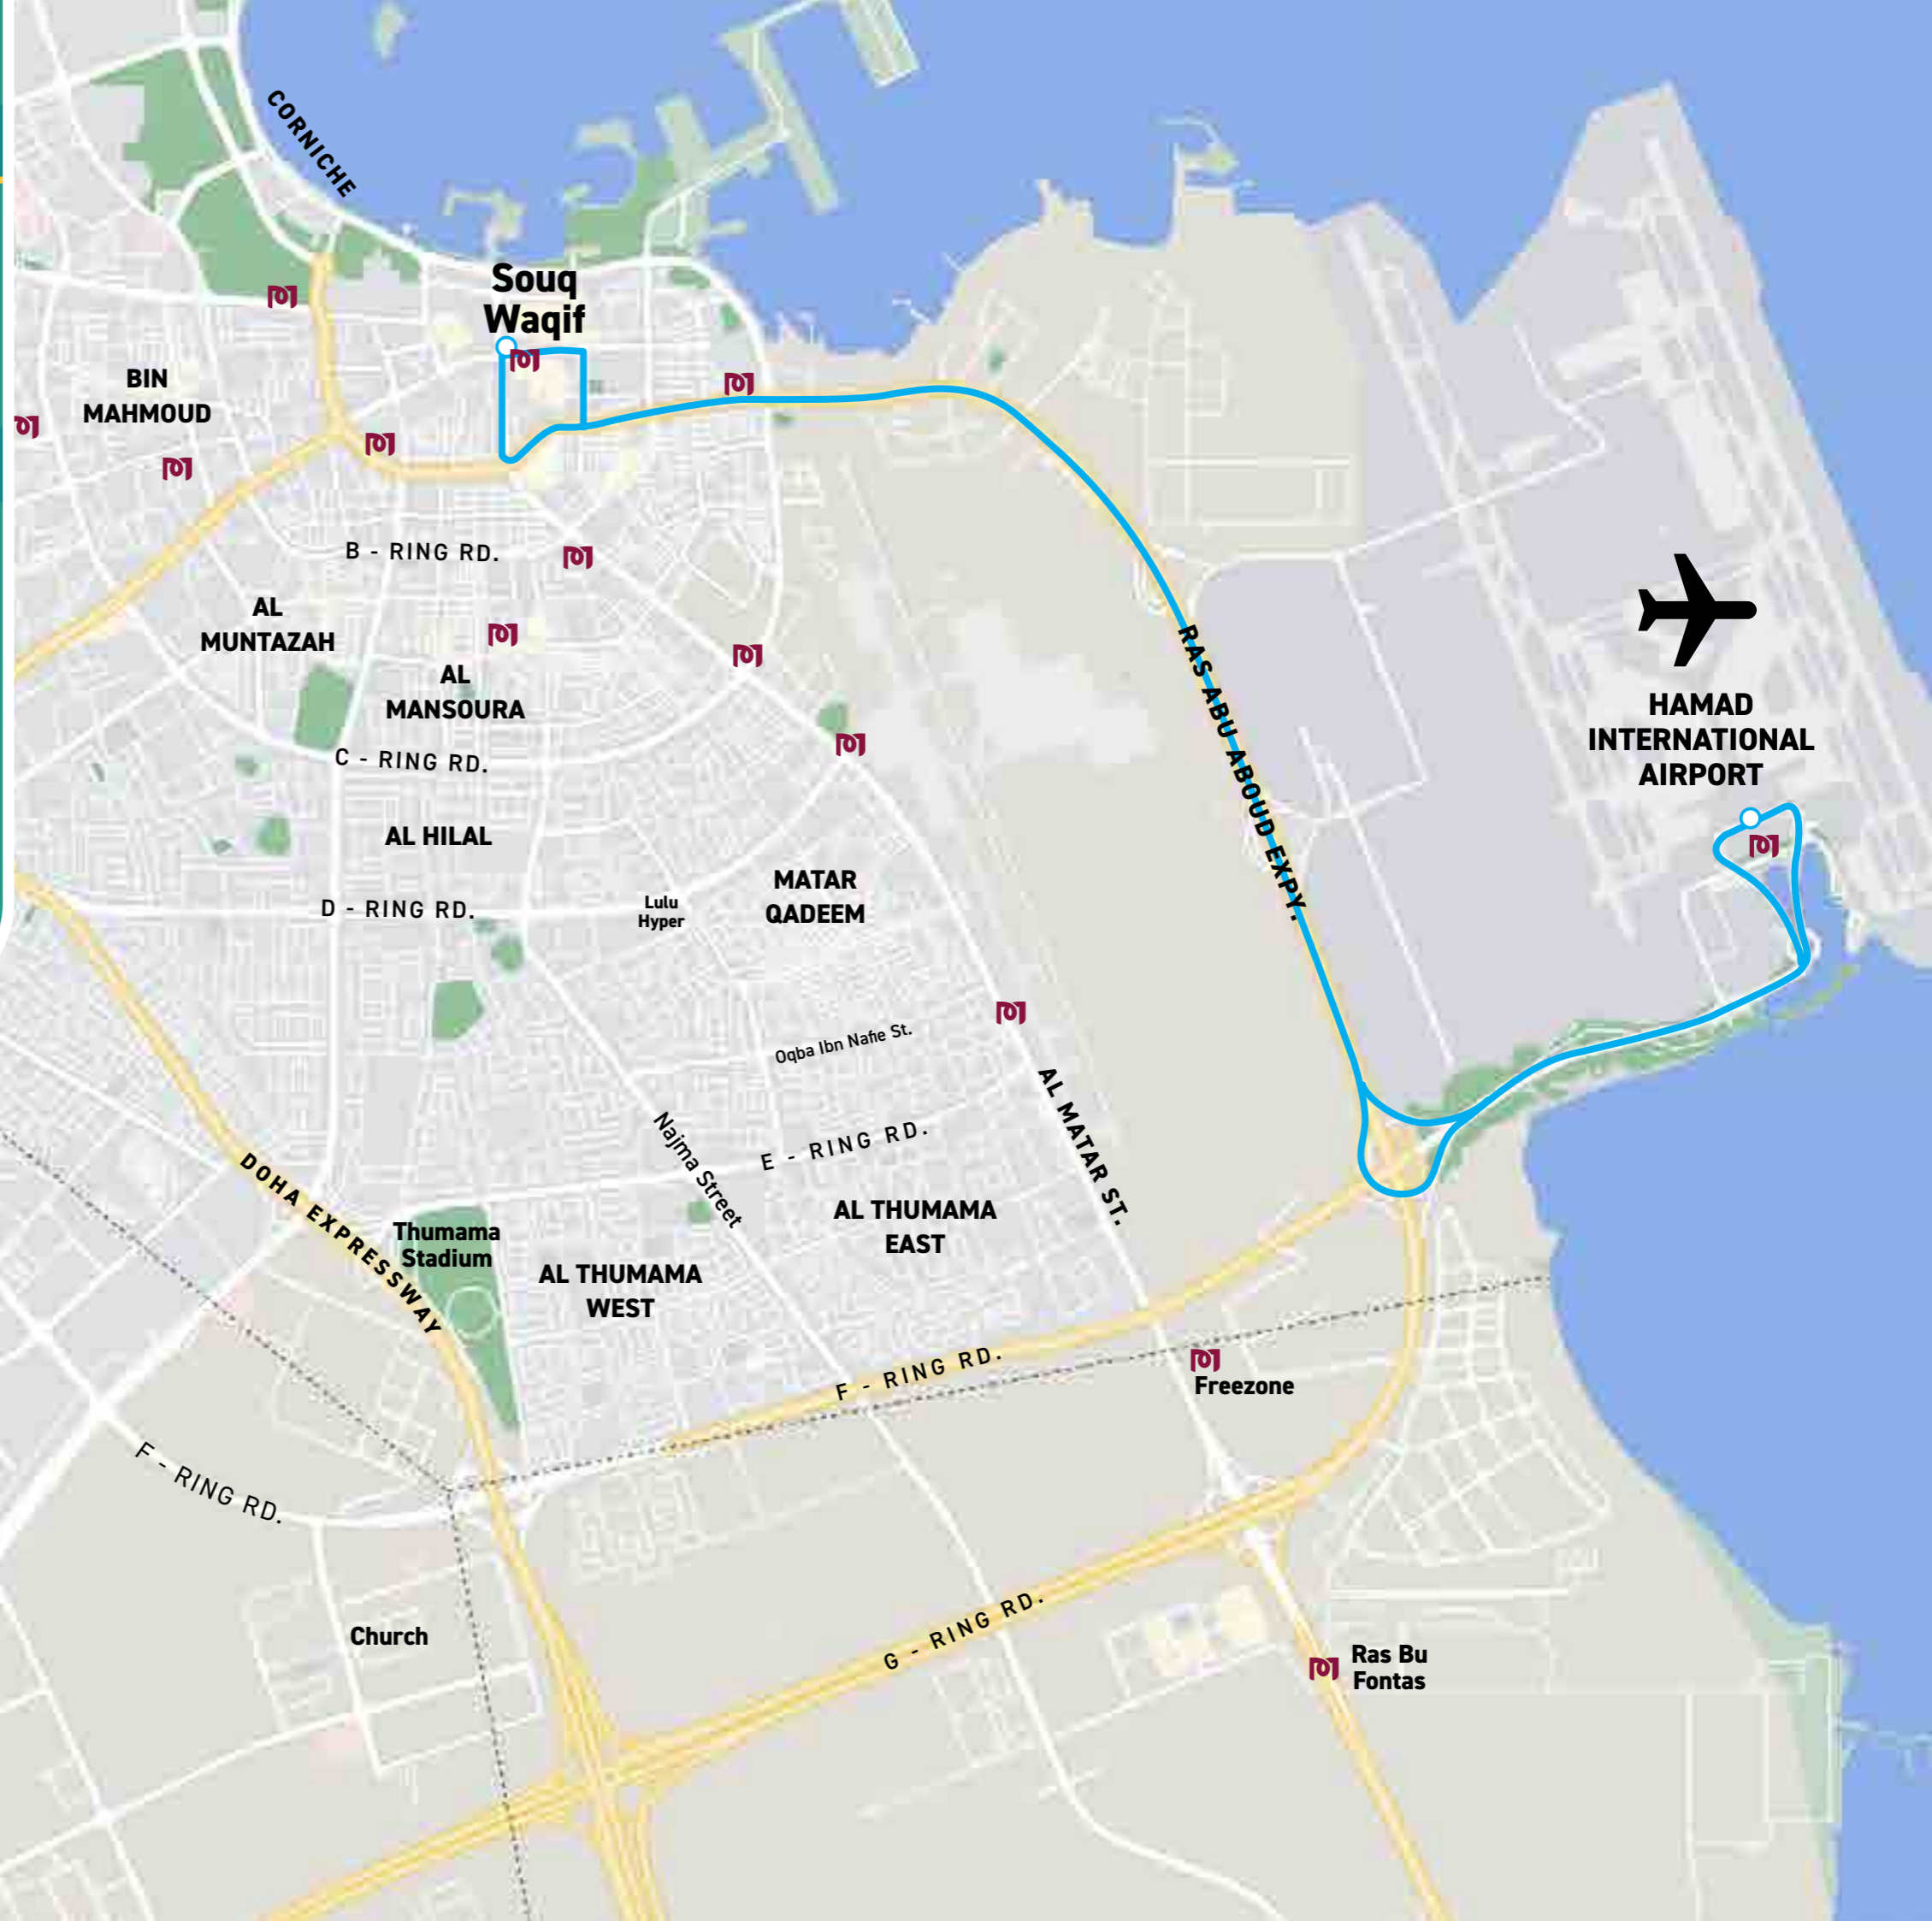

BUS A787

Hamad International Airport
Arrivals - Souq Waqif

LEGEND:

- Bus route
- Bus stop
- Metro Station
- New Bus Station

[Click Here for
Timetable](#)