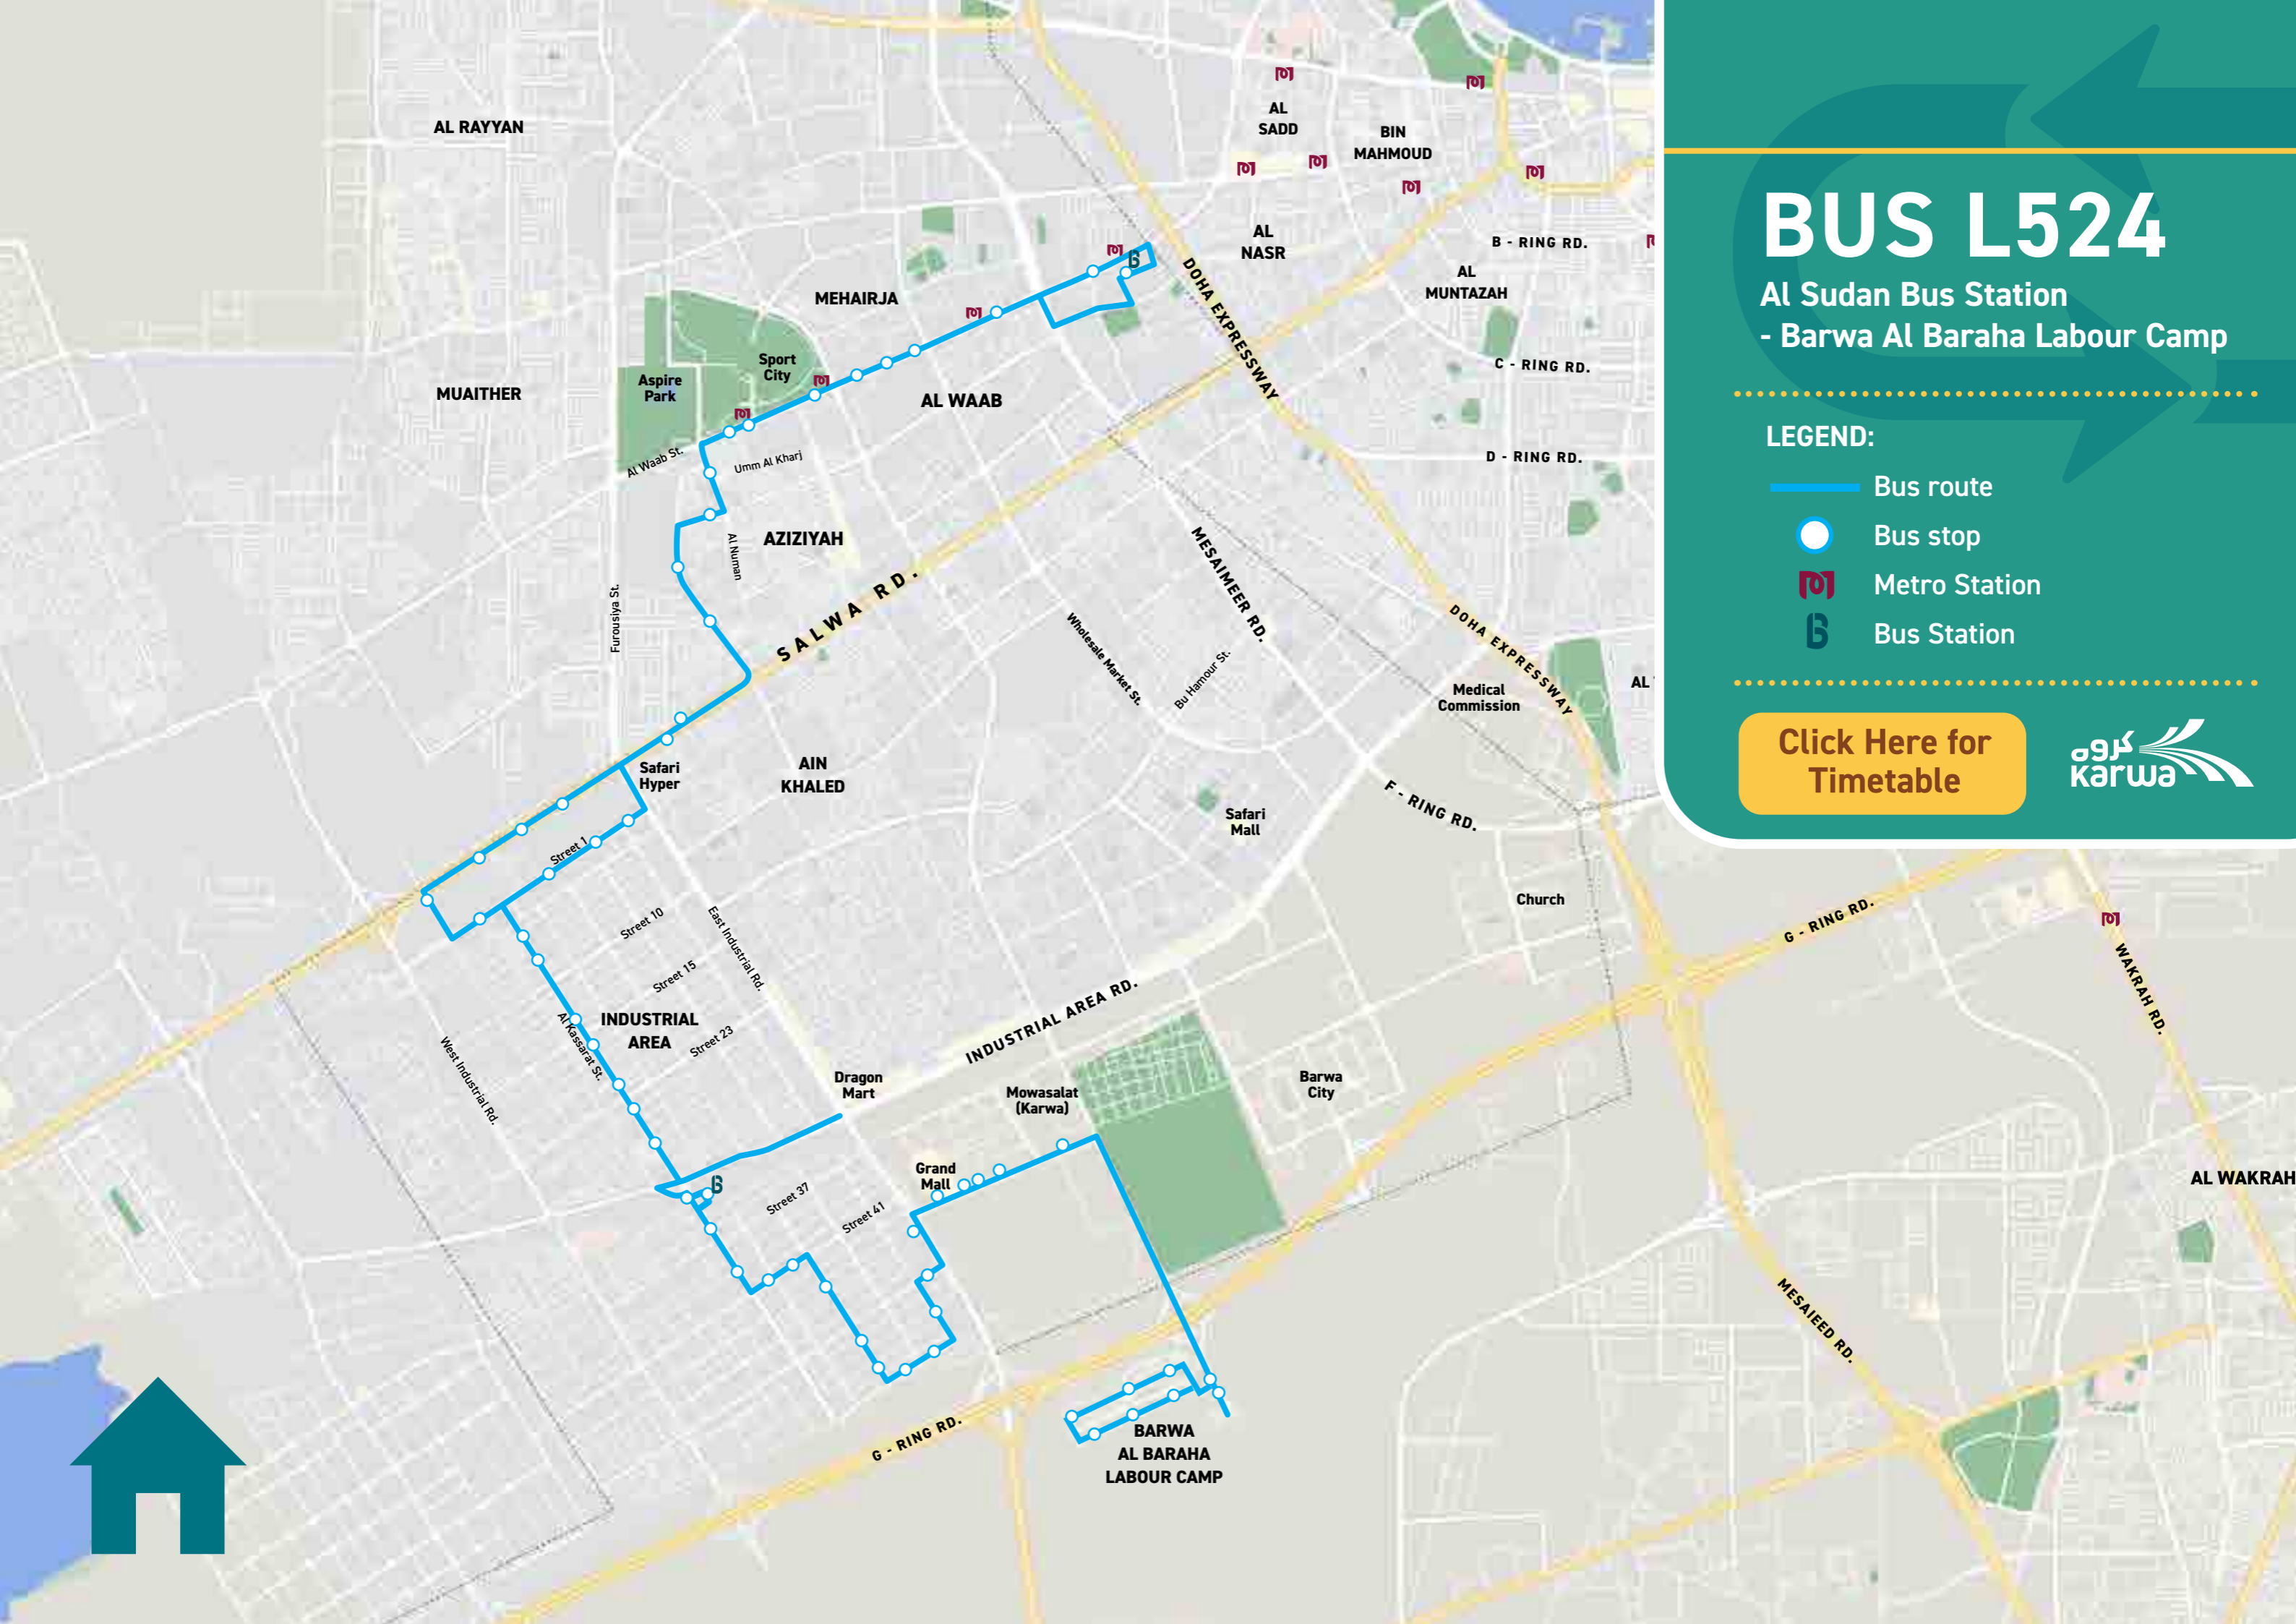

BUS L524

Al Sudan Bus Station
- Barwa Al Baraha Labour Camp

LEGEND:

- Bus route
- Bus stop
- Metro Station
- Bus Station

[Click Here for Timetable](#)