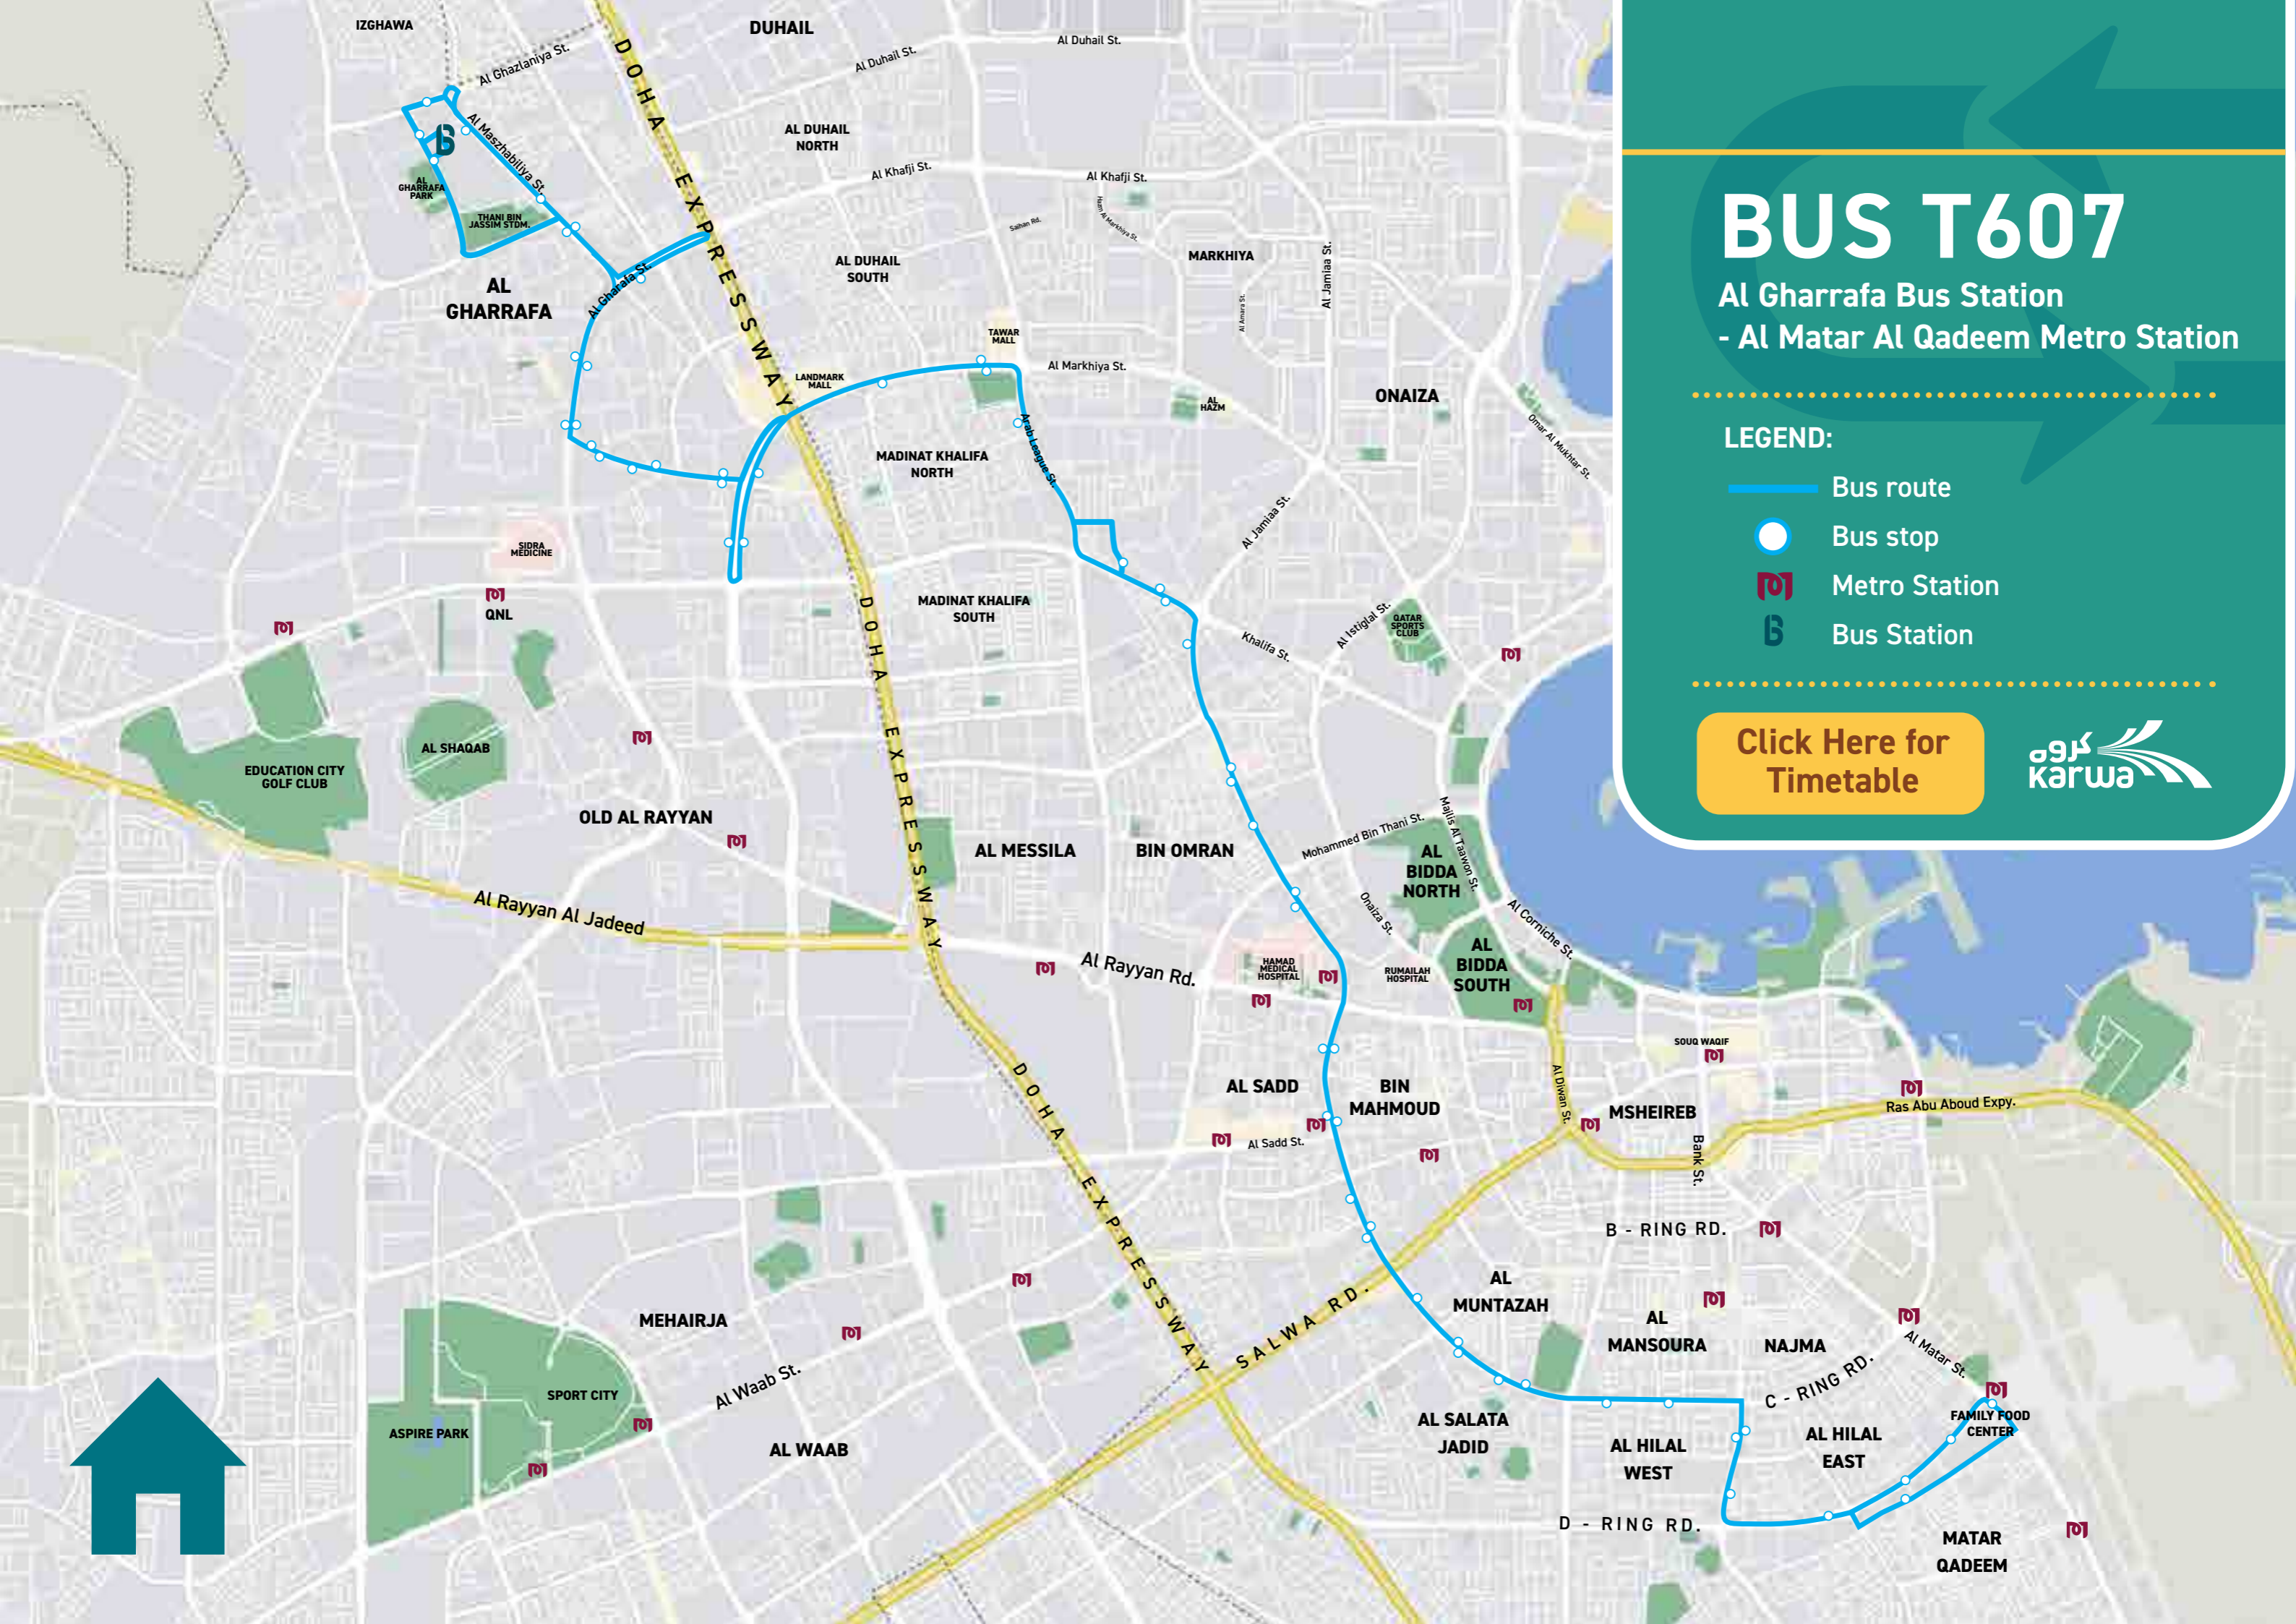

LEGEND:

-  Bus route
-  Bus stop
-  Metro Station
-  New Bus Station

[Click Here for
Timetable](#)

BUS T606

Al Gharrafa Bus Station
- Msheireb Bus Station

LEGEND:

-  Bus route
-  Bus stop
-  Metro Station
-  Bus Station

[Click Here for Timetable](#)

BUS T607

Al Gharrafa Bus Station
- Al Matar Al Qadeem Metro Station

LEGEND:

-  Bus route
-  Bus stop
-  Metro Station
-  Bus Station

[Click Here for Timetable](#)

BUS T609

Al Gharrafa Bus Station
- Oqba Ibn Nafee Metro Station

LEGEND:

-  Bus route
-  Bus stop
-  Metro Station
-  Bus Station

[Click Here for Timetable](#)

BUS T611

Industrial Area Bus Station
- Al Wakrah Bus Station (outside)

LEGEND:

-  Bus route
-  Bus stop
-  Metro Station
-  Bus Station