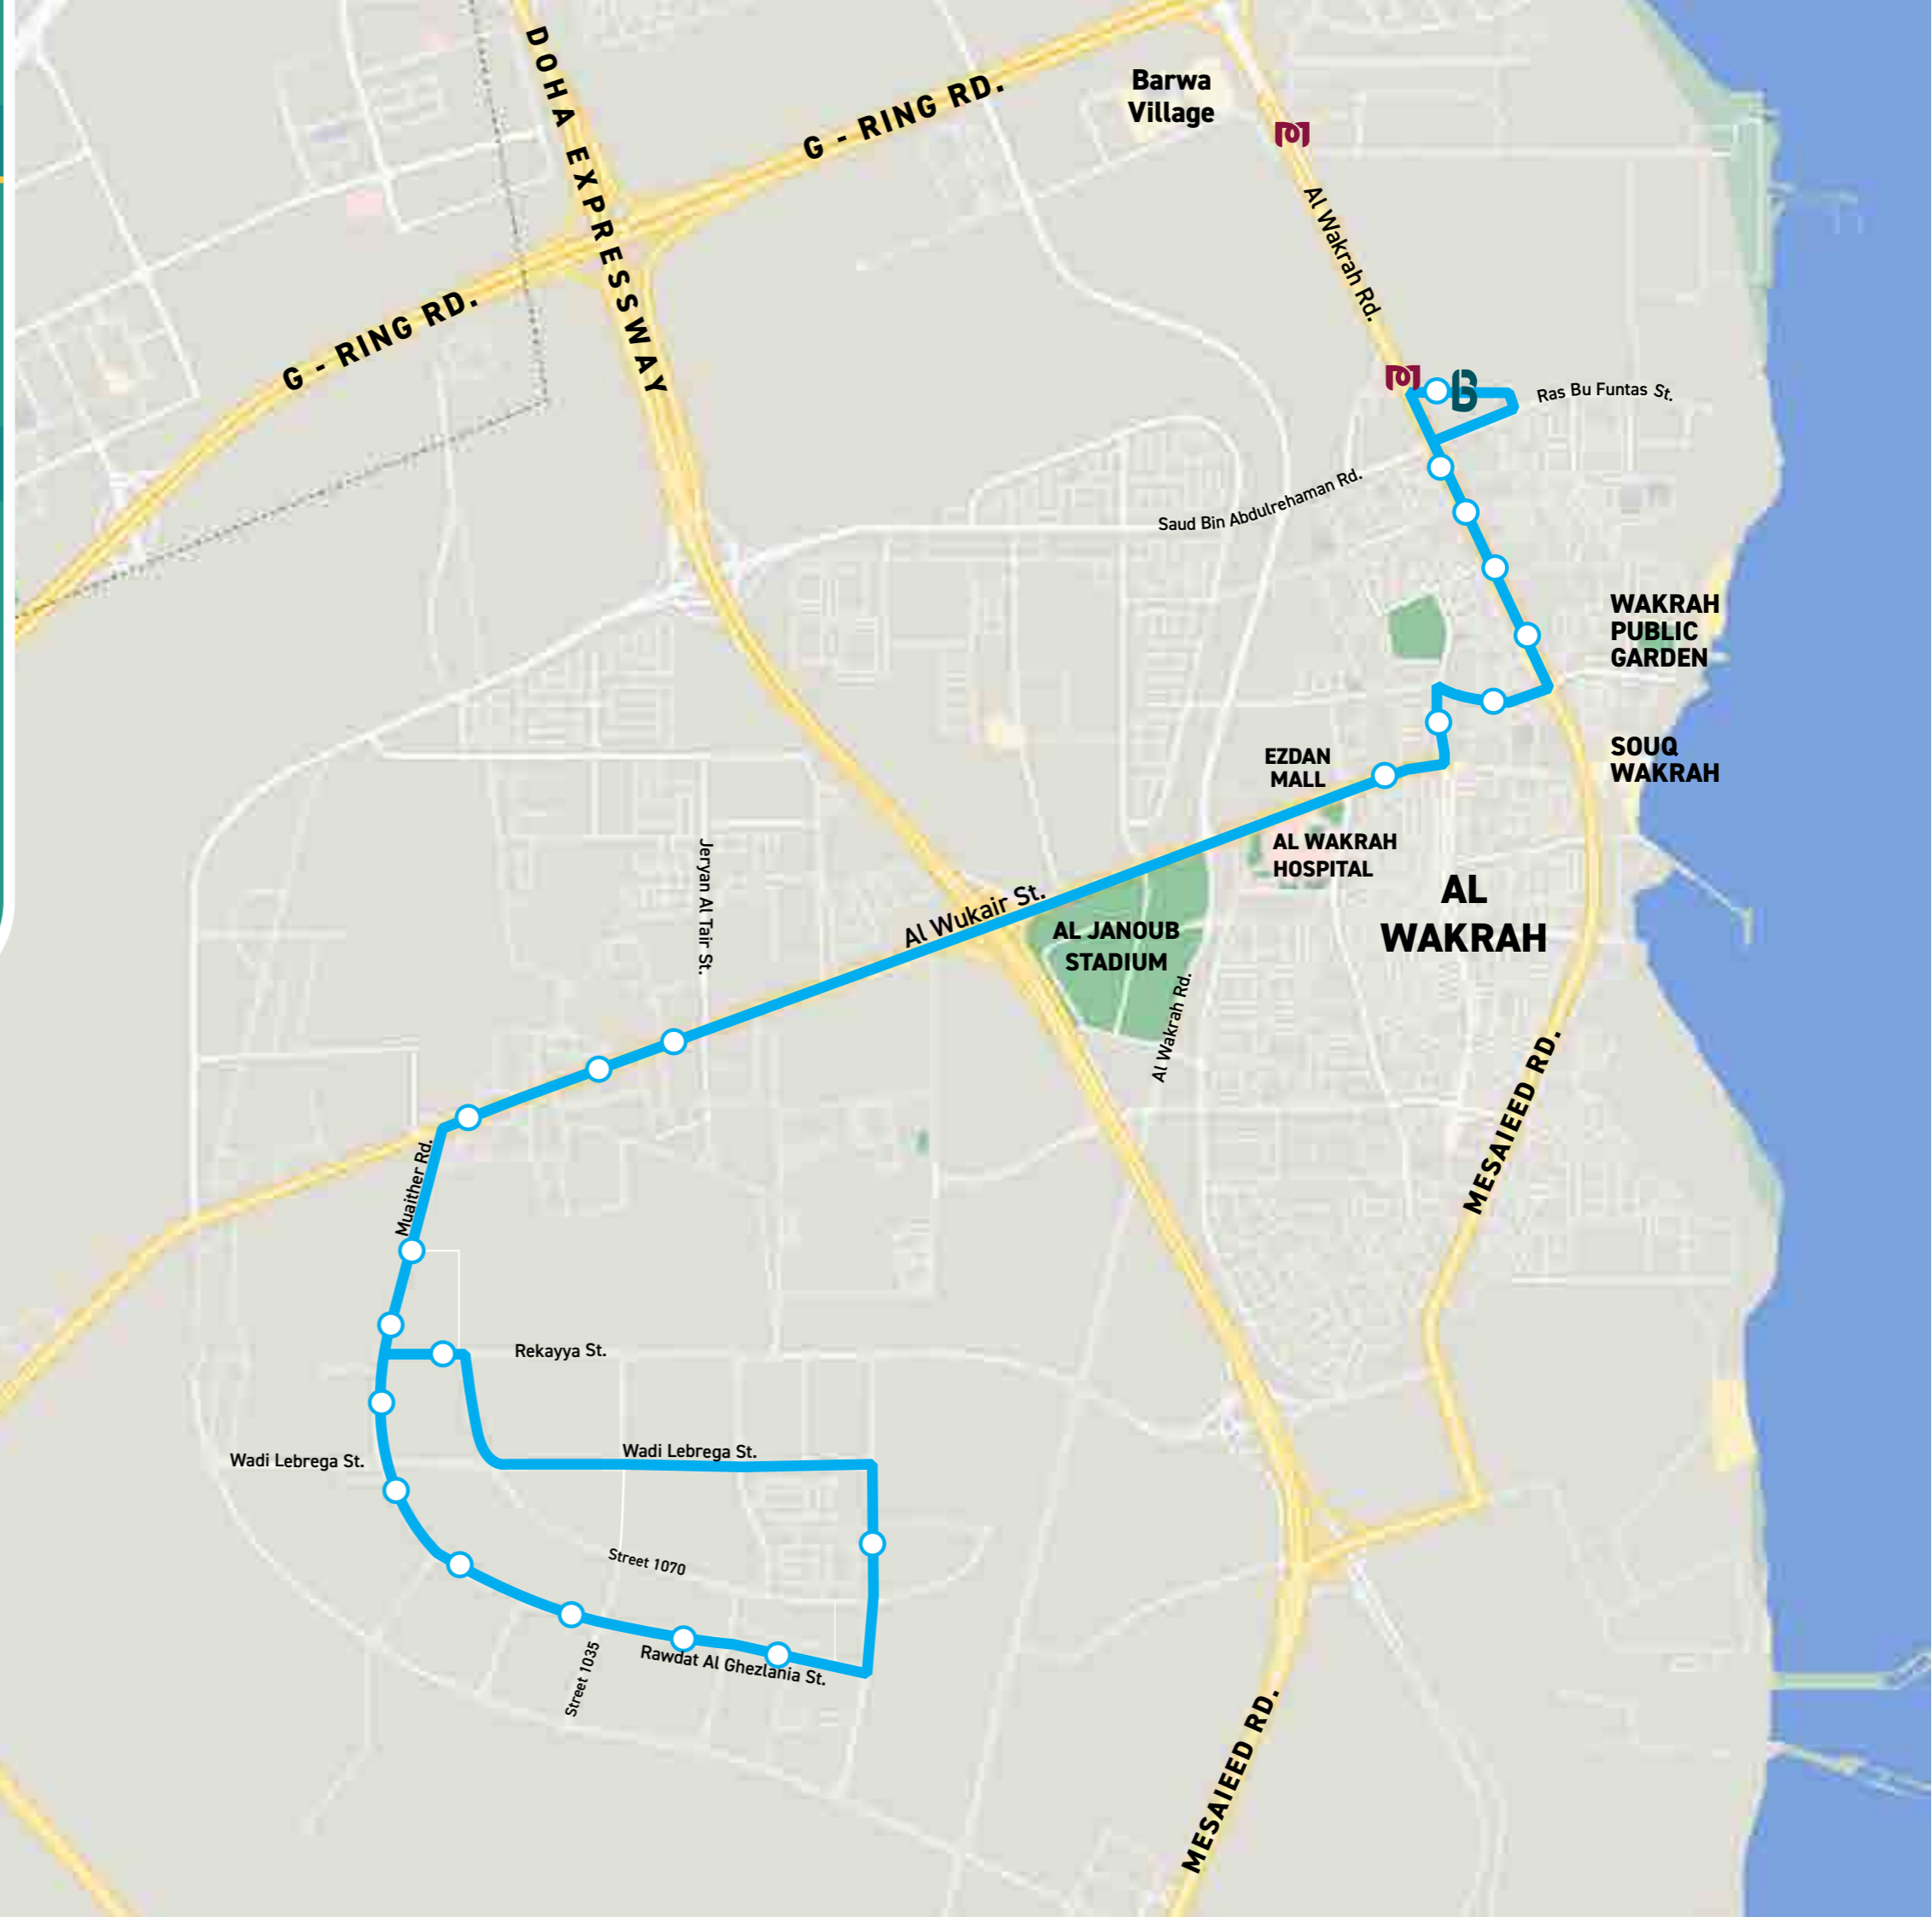

BUS L542

Al Wakrah Bus Station
- Muaiter Al Wukair

LEGEND:

- Bus route
- Bus stop
- Metro Station
- Bus Station

[Click Here for
Timetable](#)