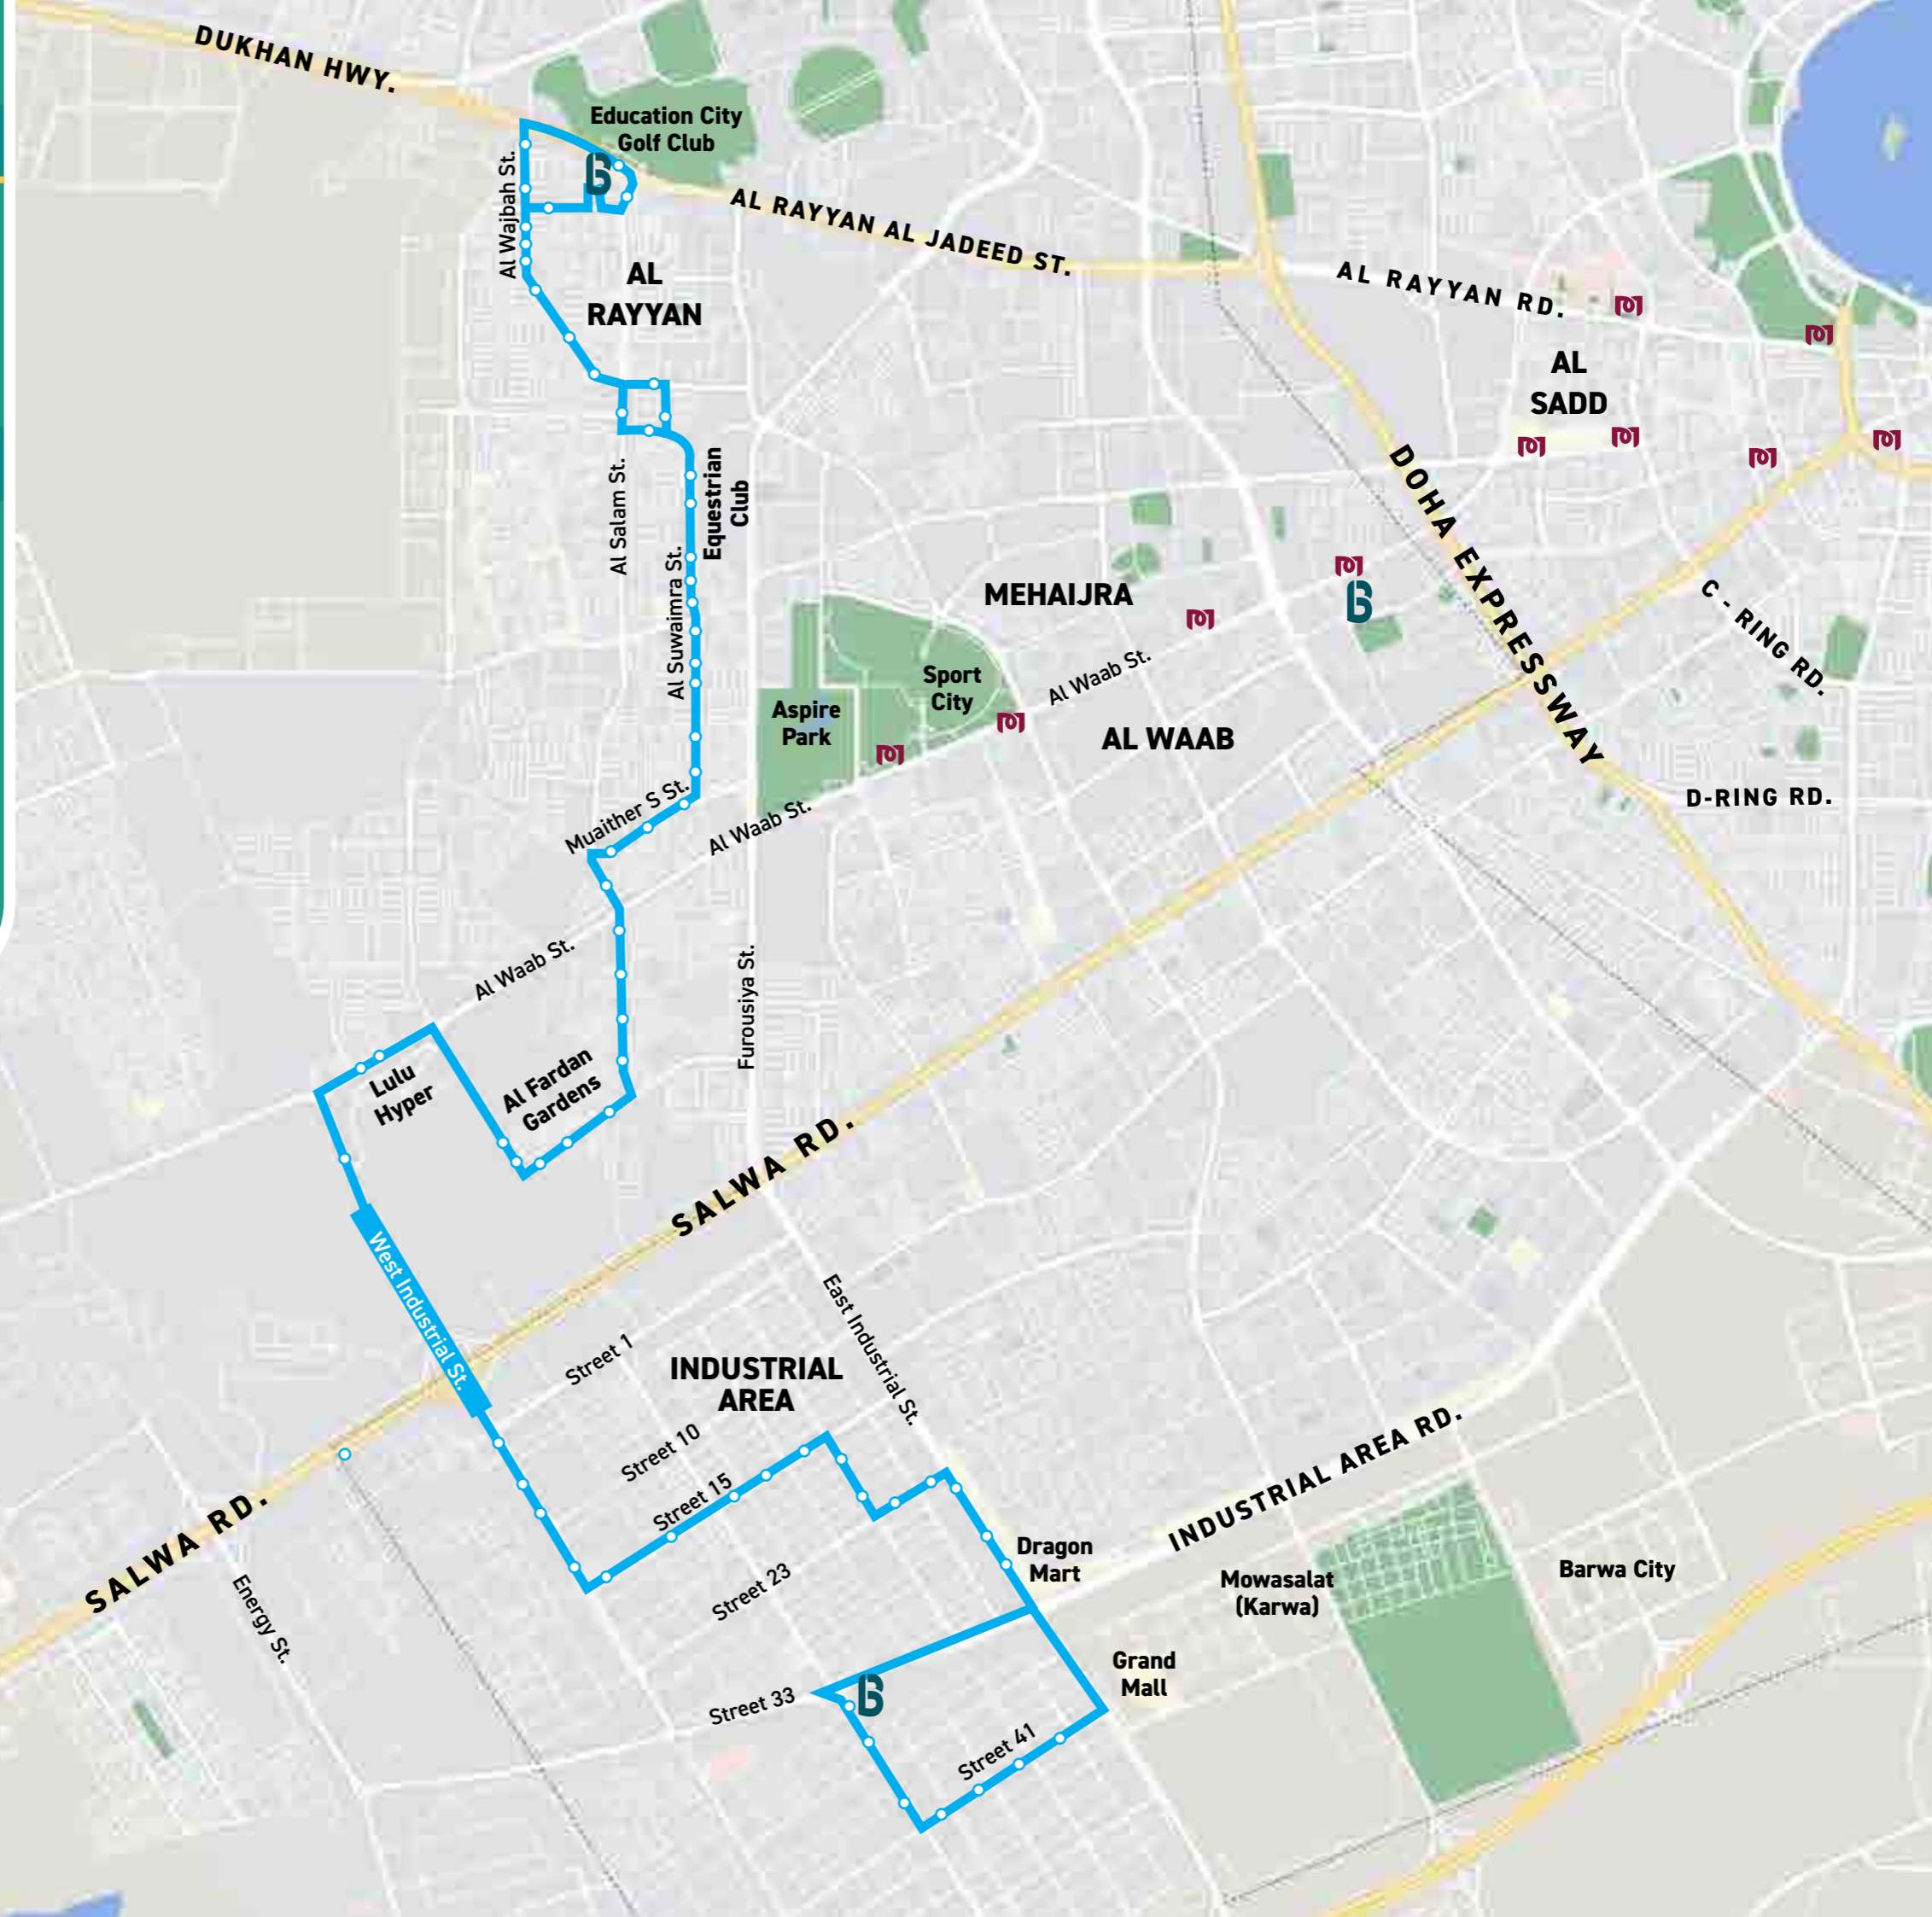

BUS L508

Industrial Area Bus Station
- Al Rayyan Al Jadeeda

LEGEND:

- Bus route
- Bus stop
- Metro Station
- Bus Station

[Click Here for
Timetable](#)