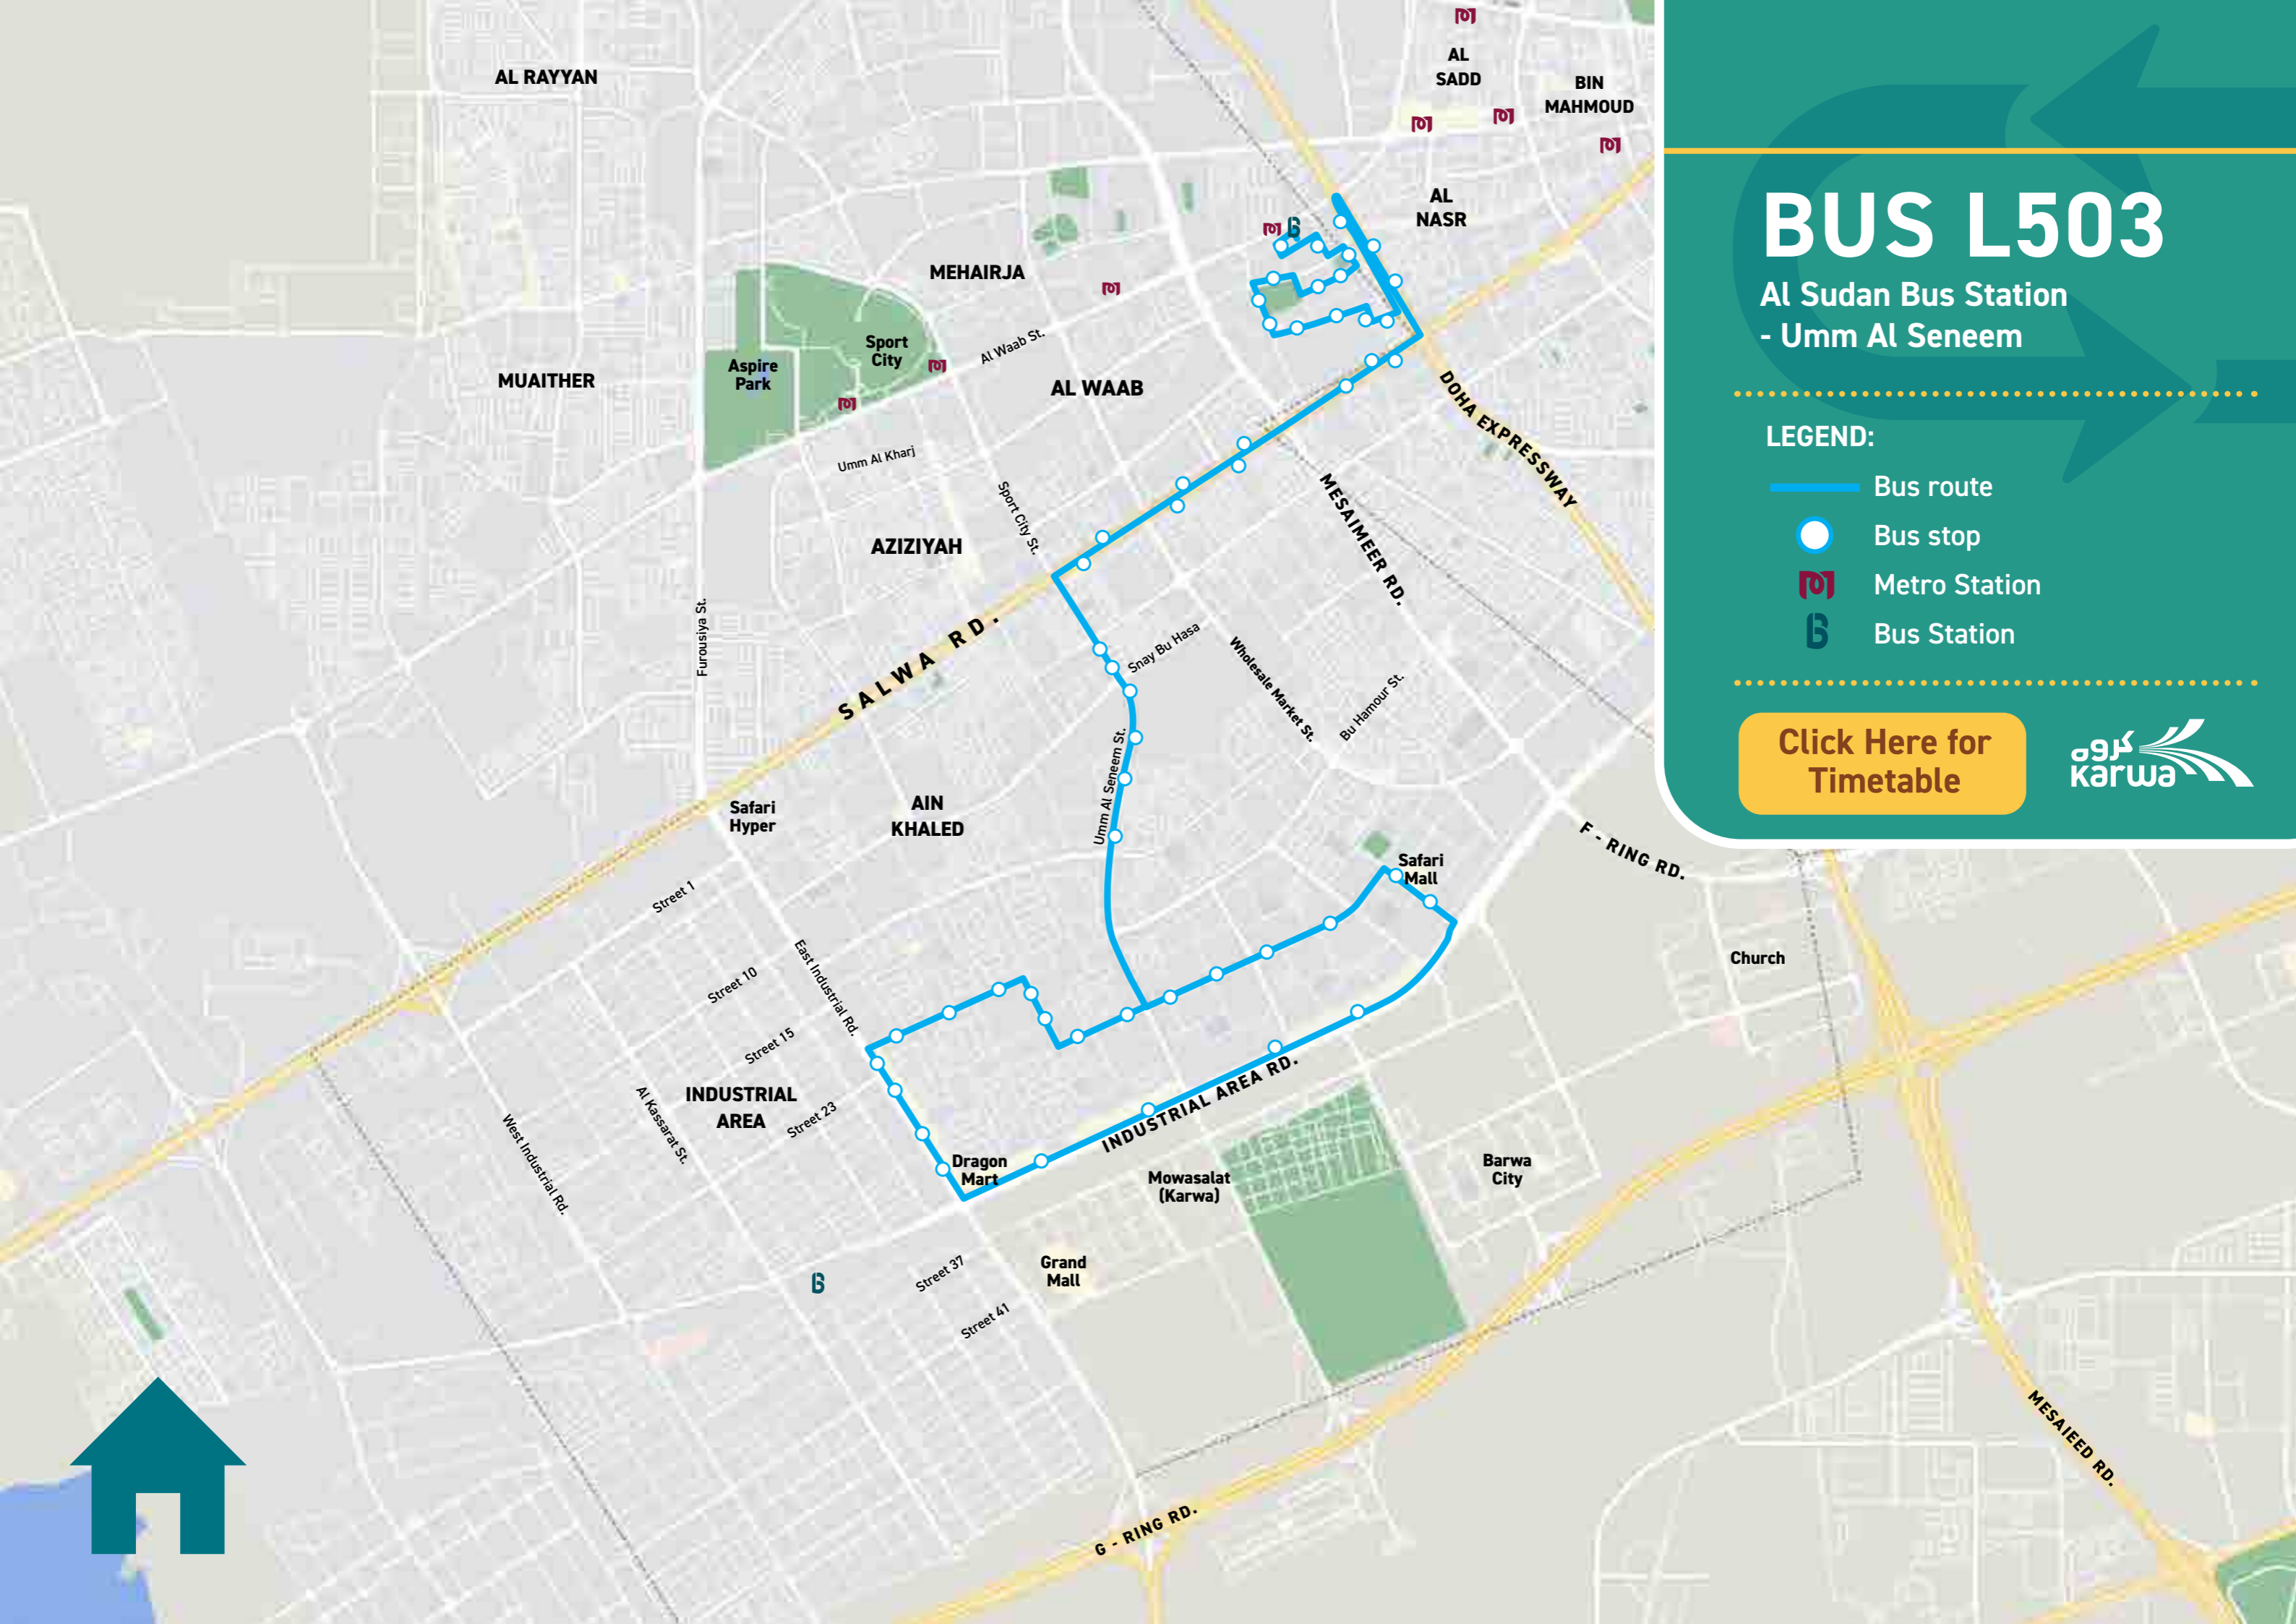

ROUTE NO.	ROUTE NAME	FREQUENCY
M152	Legtaifiya - The Pearl	12 min
M202	Education City Metro Station Loop	12 min
M203	Education City Metro Station Loop	12 min
M210	Hamad Hospital Metro Station - Al Sadd Metro Station	12 min
M302	Al Sadd Metro Station - Bin Mahmoud Metro Station	12 min
M303	Bin Mahmoud Metro Station via Rawdhat Khail	12 min
M311	Sport City Metro Station Loop	12 min
M314	Joann Metro Station Loop	12 min
M315	National Museum Metro Station Loop	12 min
M316	Ras Bu Abboud Metro Station - HIA Midfield	12 min

BUS L501

Al Gharrafa Bus Station
- Al Aziziyah Metro Station

LEGEND:

-  Bus route
-  Bus stop
-  Metro Station
-  Bus Station

[Click Here for Timetable](#)

BUS L502

Al Gharrafa Bus Station
- Katara Metro Station

LEGEND:

-  Bus route
-  Bus stop
-  Metro Station
-  New Bus Station

[Click Here for
Timetable](#)

AL RAYYAN

MUAITHER

Aspire Park

Sport City

MEHAIRJA