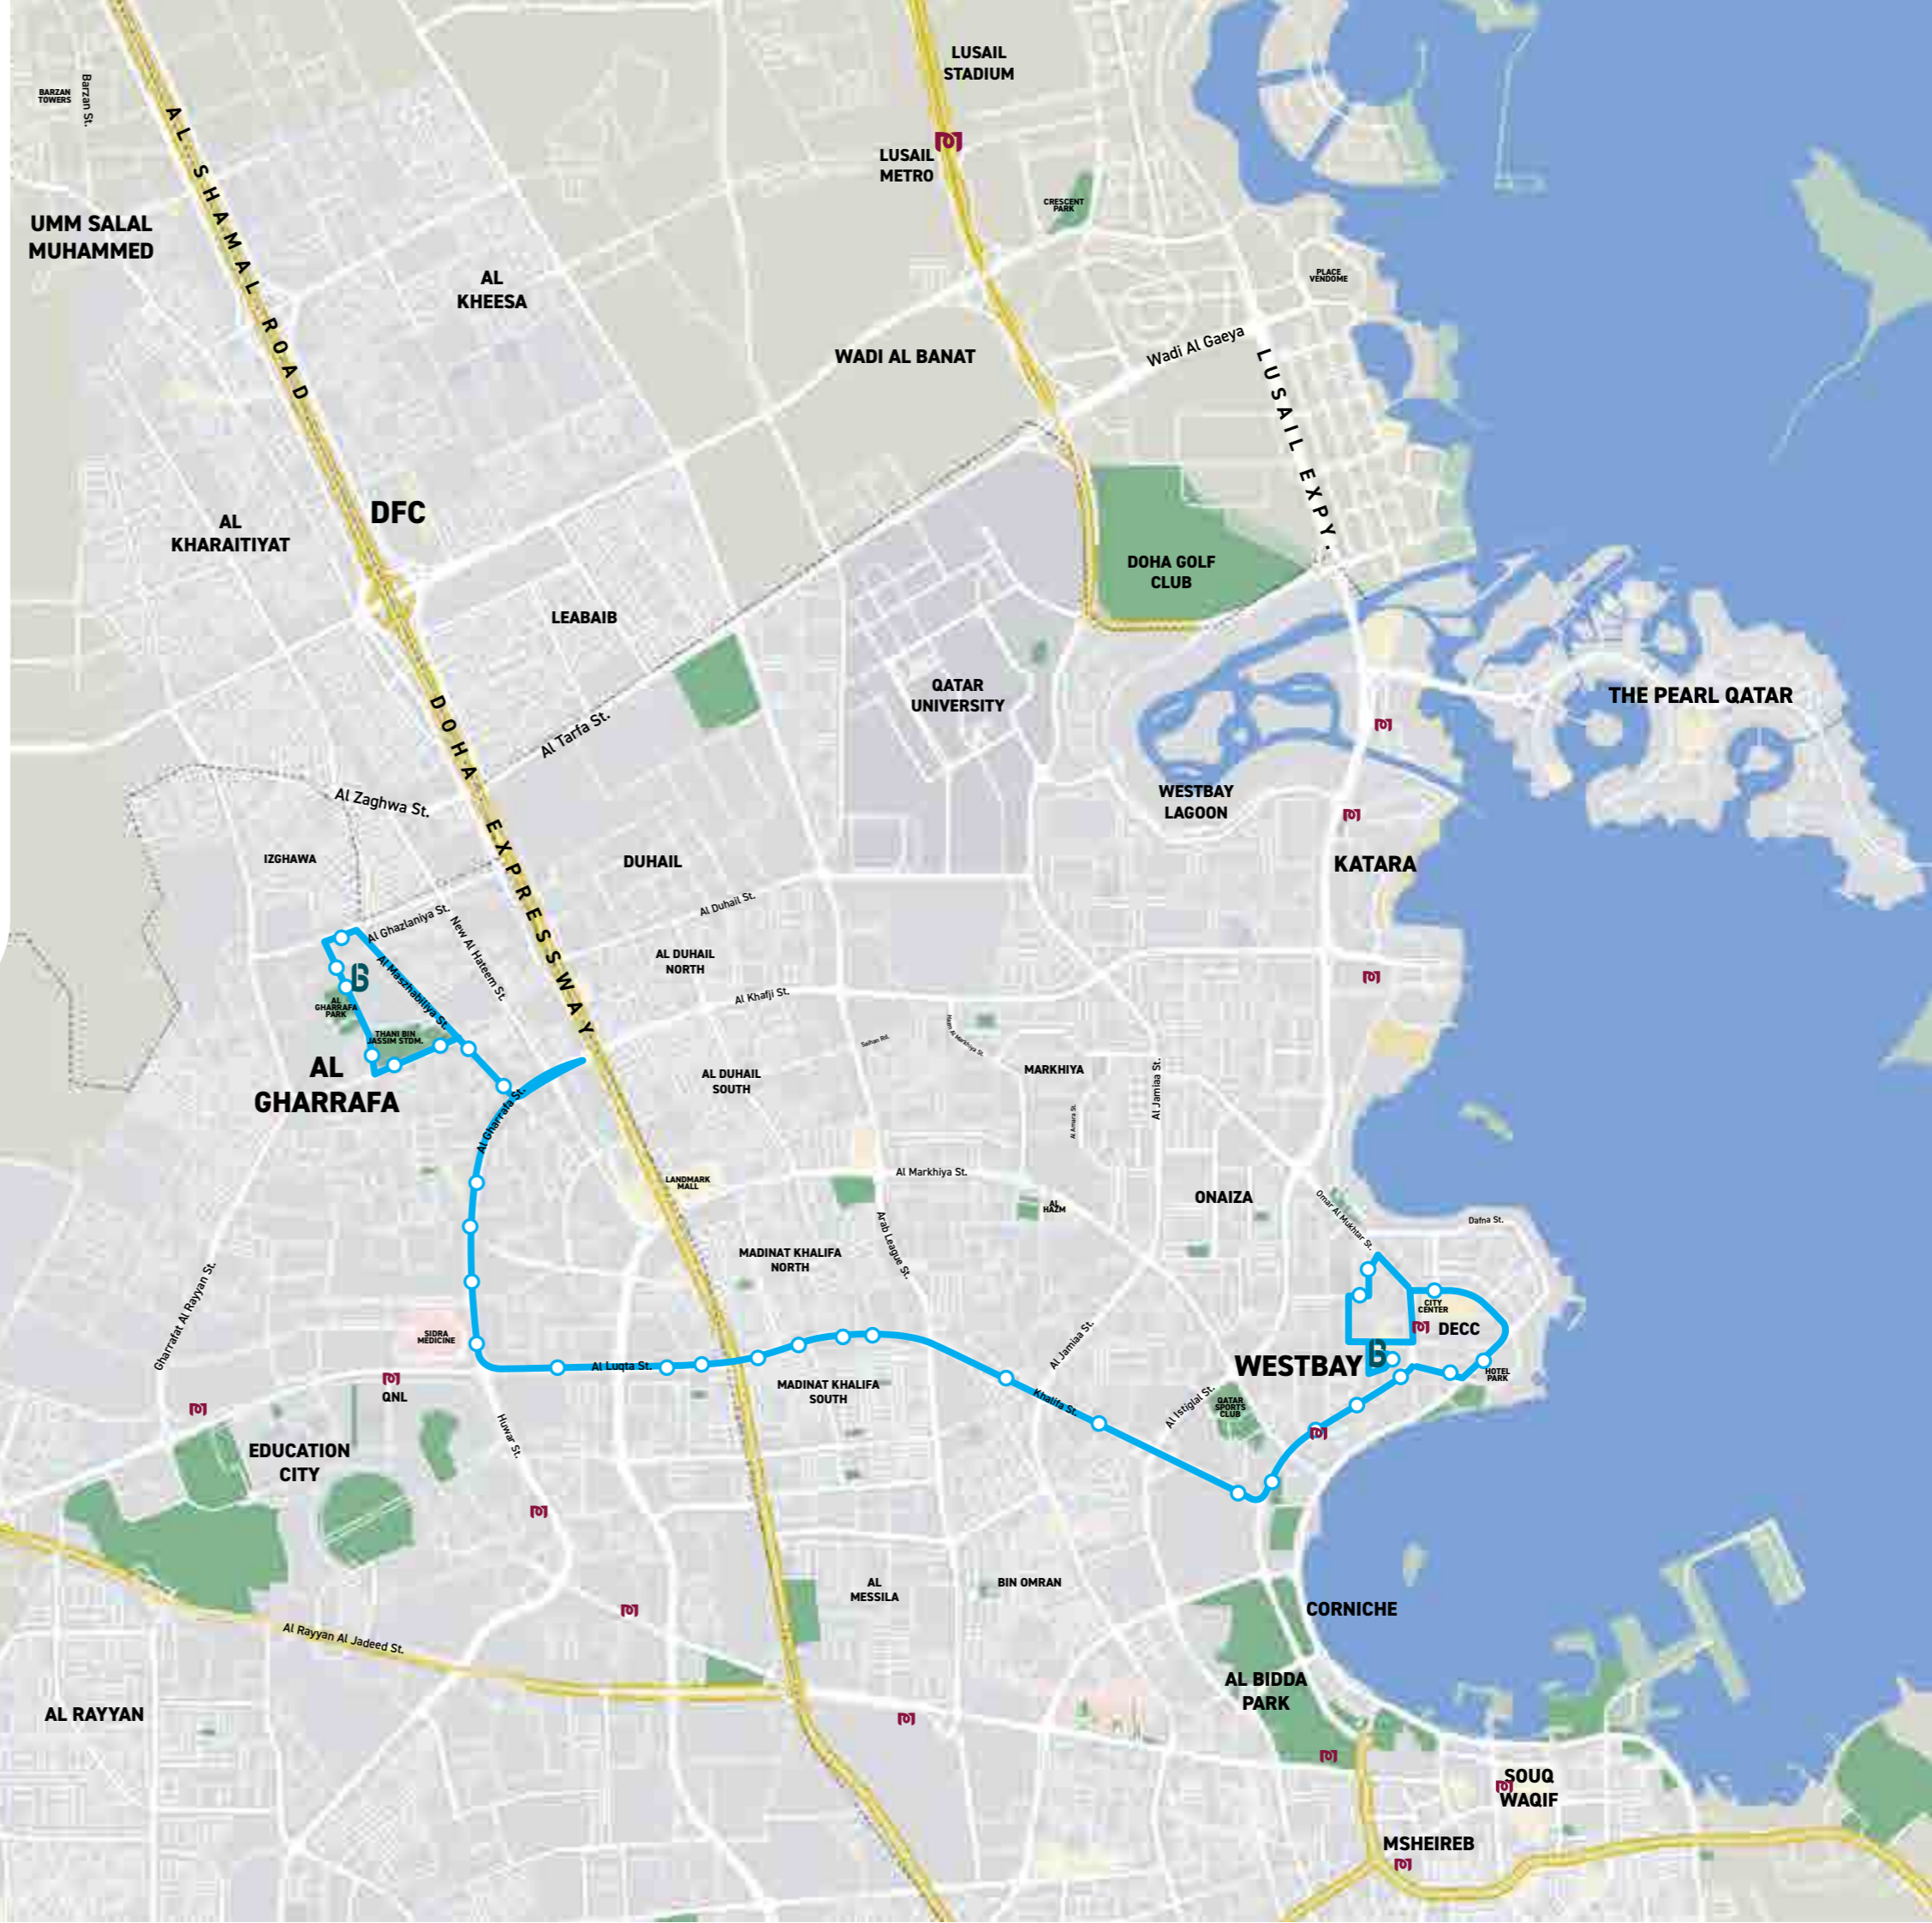

LEGEND:

-  Bus route
-  Bus stop
-  Metro Station
-  Bus Station

[Click Here for
Timetable](#)

BUS L505

Al Gharrafa Bus Station
- West Bay Bus Station

LEGEND:

-  Bus route
-  Bus stop
-  Metro Station
-  New Bus Station

[Click Here for
Timetable](#)

AL RAYYAN

MUAITHER

Aspire Park

Sport City

MEHAIRJA

Al Waab St.

AL WAAB