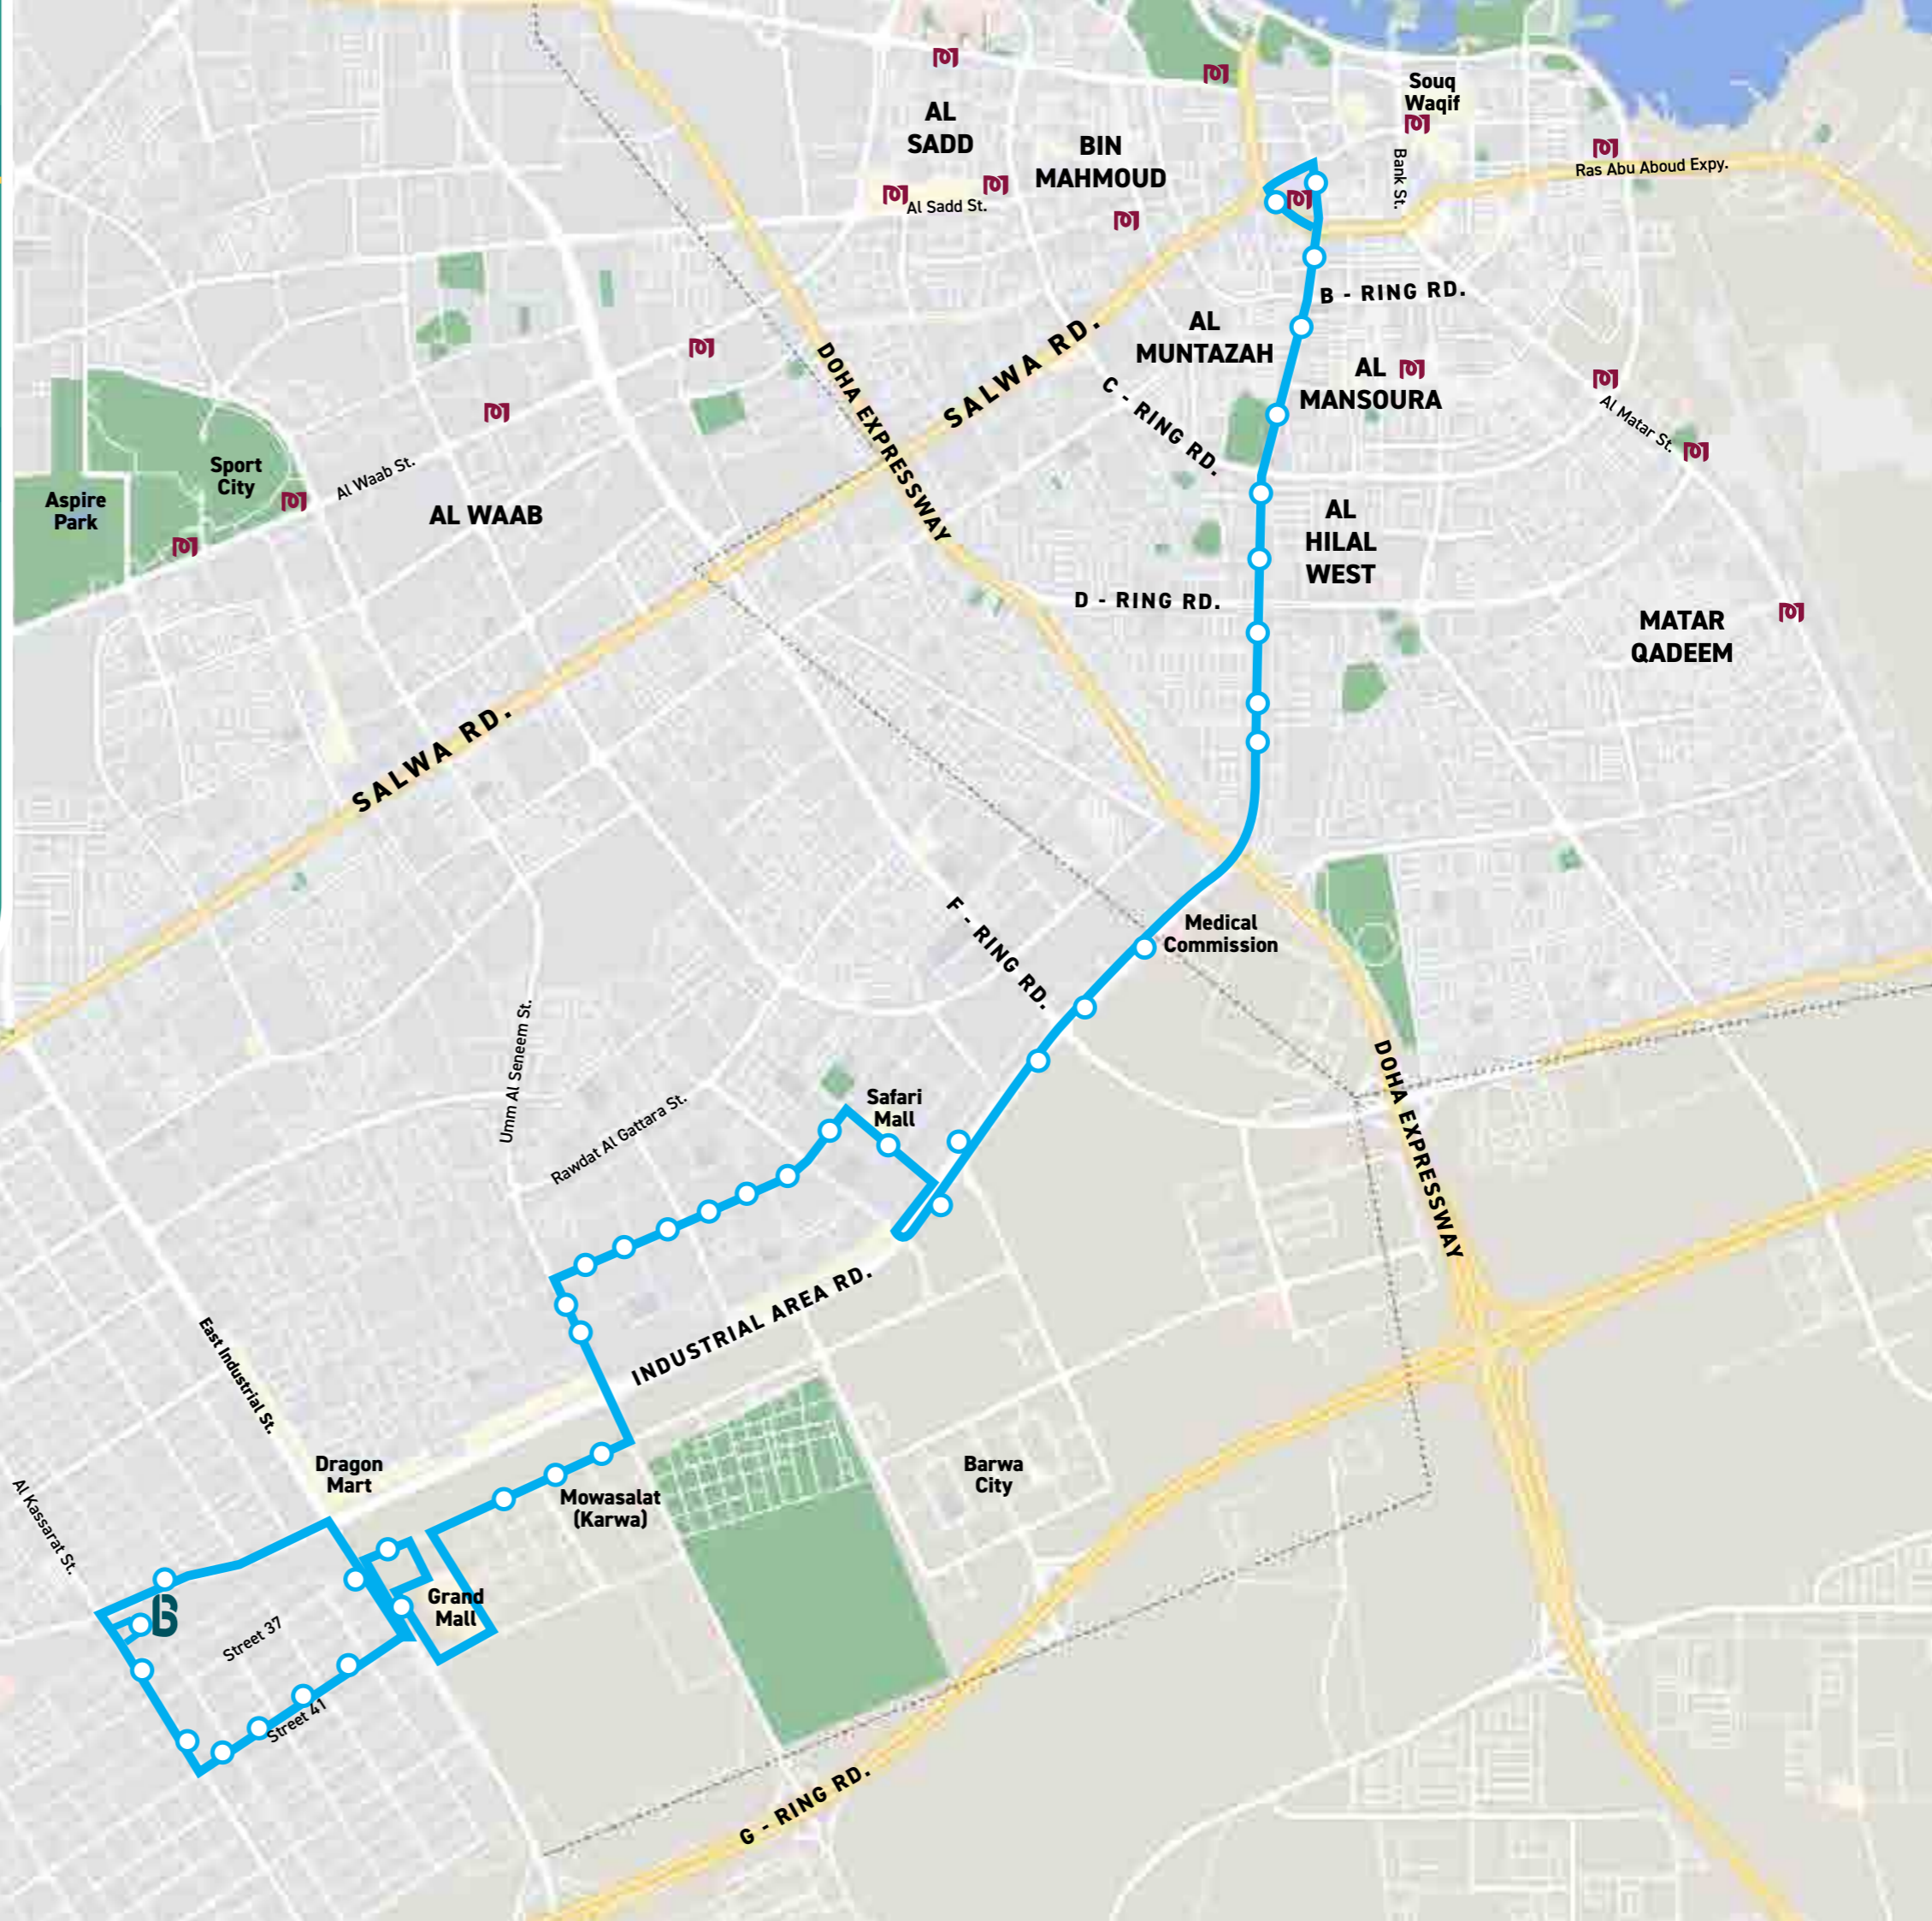

BUS T601

Industrial Area Bus Station
- Msheireb (via Rawdat Al Khail St.)

LEGEND:

- Bus route
- Bus stop
- Metro Station
- New Bus Station

[Click Here for
Timetable](#)