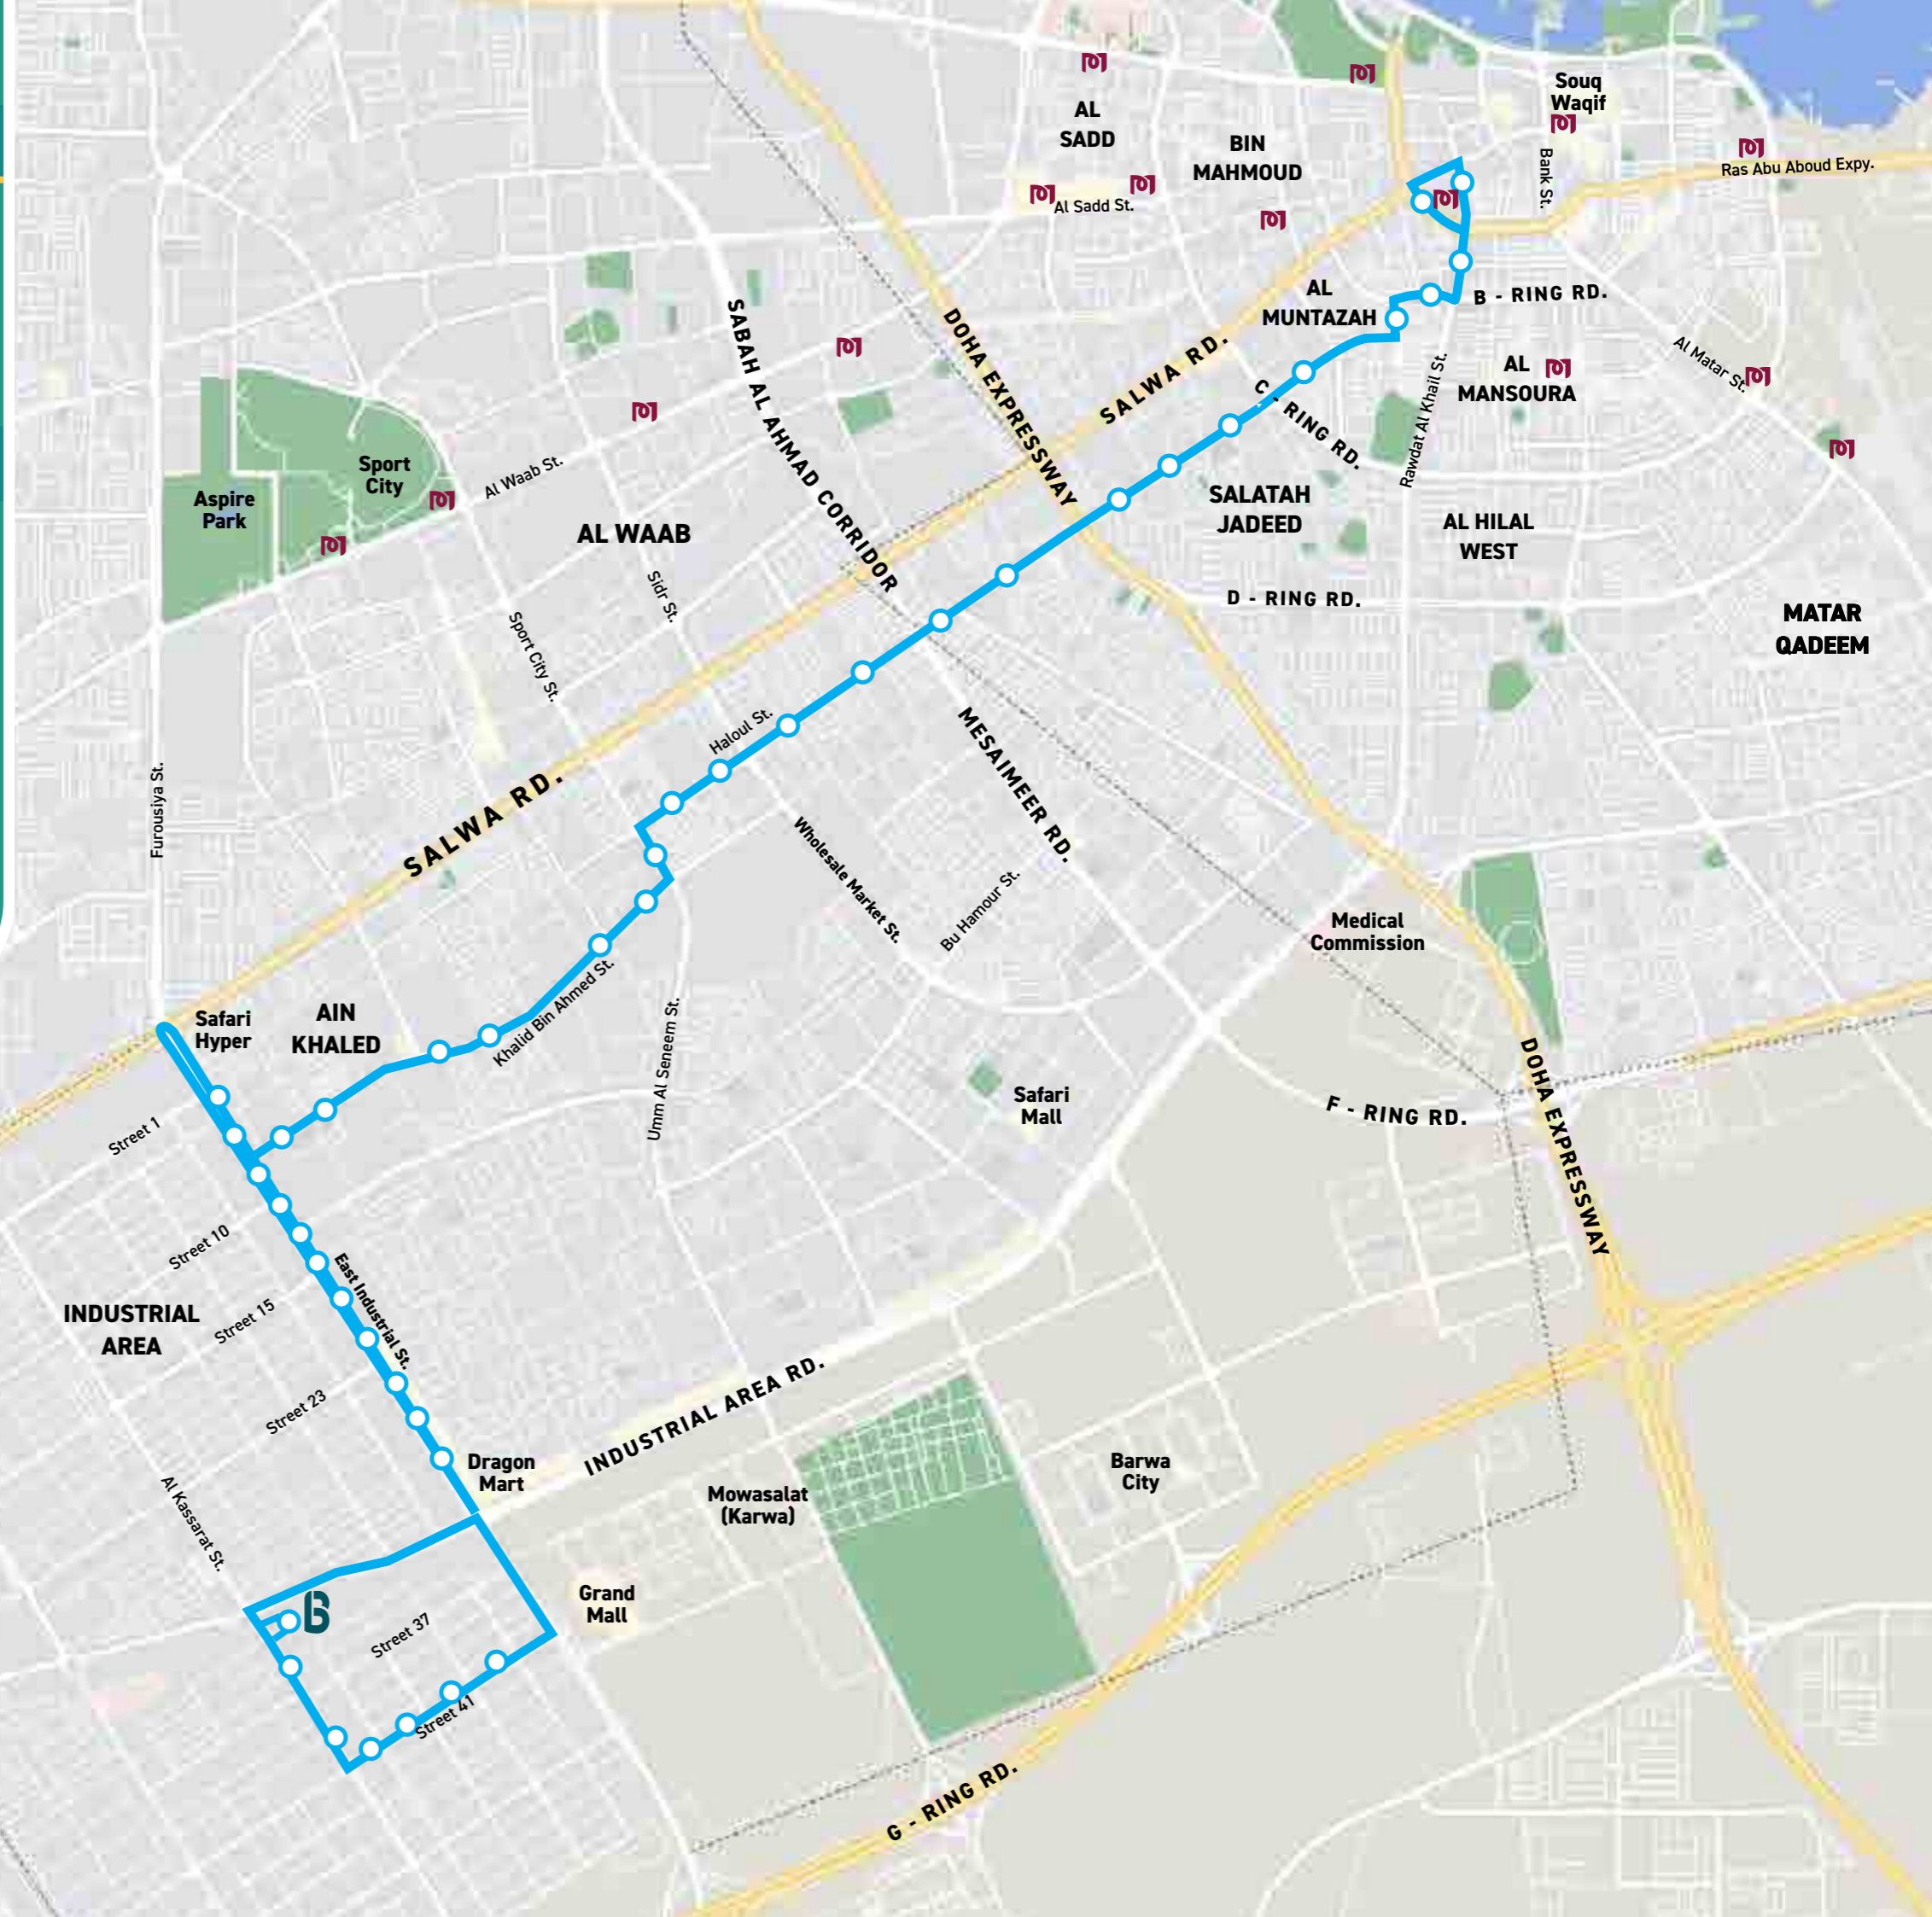

[Click Here for
Timetable](#)

BUS T602

Industrial Area Bus Station - Msheireb (via Haloul St.)

LEGEND:

-  Bus route
-  Bus stop
-  Metro Station
-  New Bus Station

[Click Here for Timetable](#)

BUS T603

Msheireb Metro Station
- Mesaimer Health Center /
Religious Complex