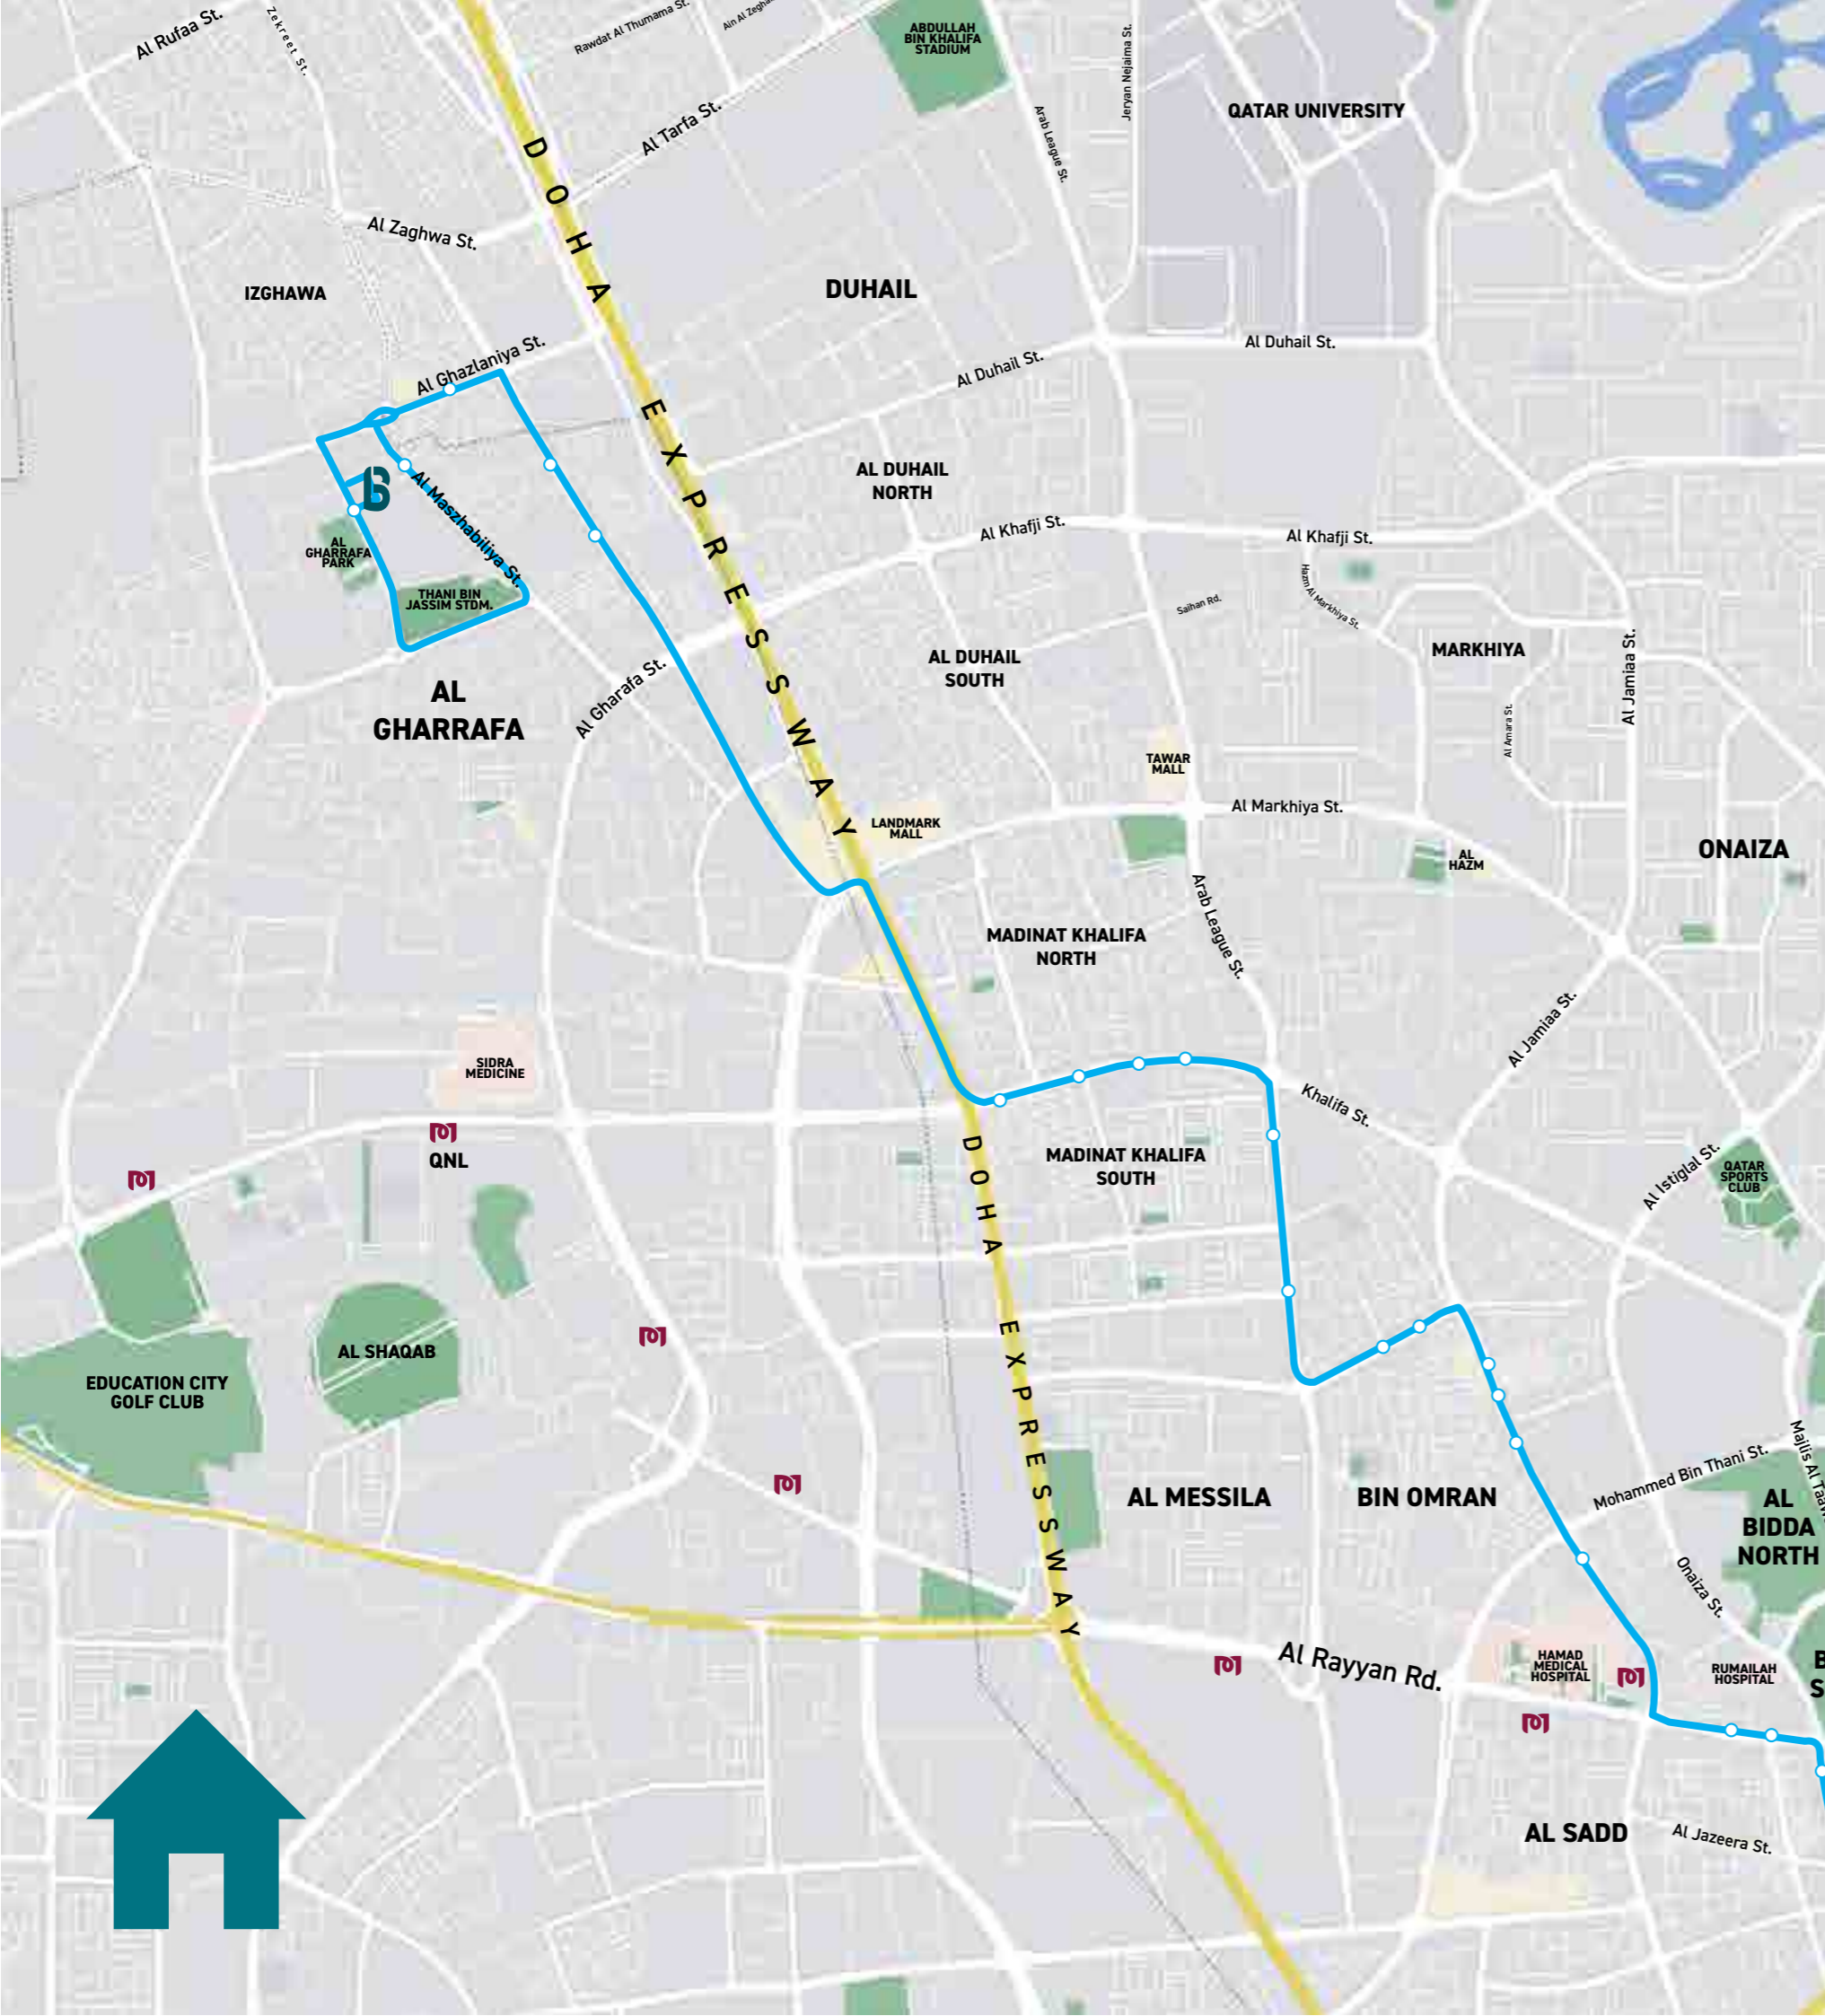

LEGEND:

-  Bus route
-  Bus stop
-  Metro Station
-  New Bus Station

[Click Here for
Timetable](#)

BUS T606

Al Gharrafa Bus Station
- Msheireb Bus Station

LEGEND:

-  Bus route
-  Bus stop
-  Metro Station
-  Bus Station