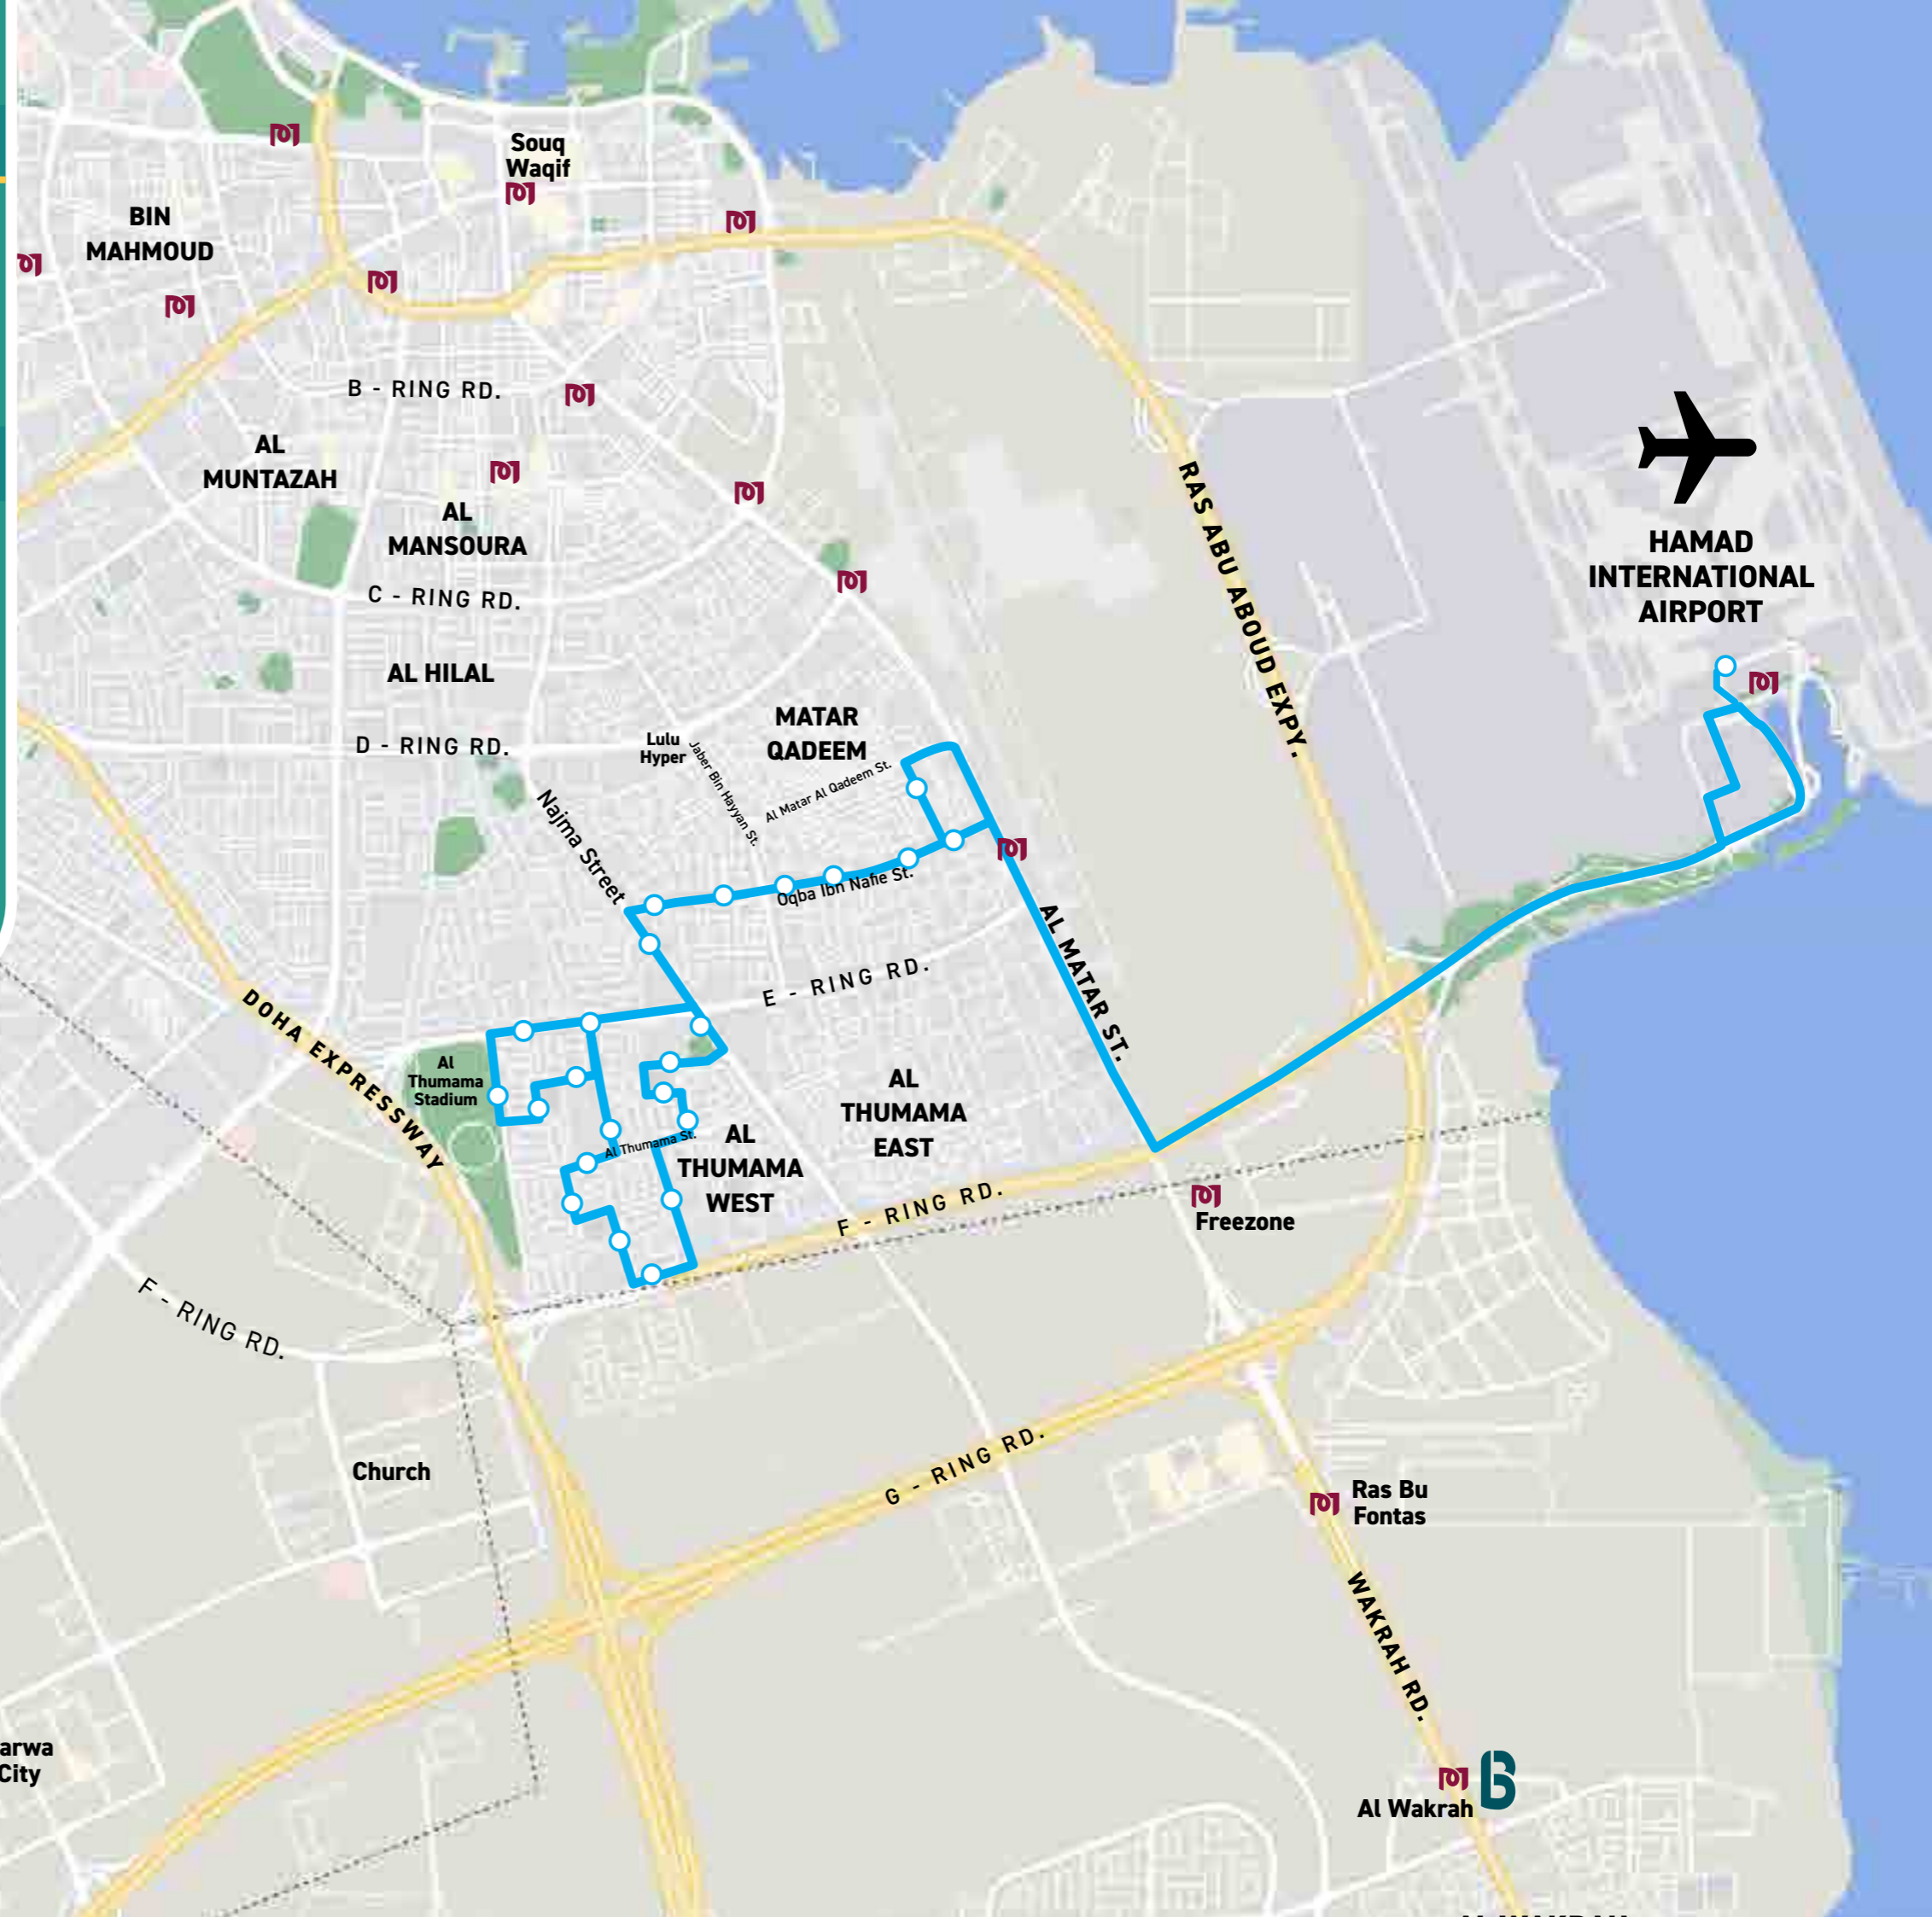

[Click Here for
Timetable](#)

BUS L538

Msheireb Metro Station
- Corniche

LEGEND:

-  Bus route
-  Bus stop
-  Metro Station
-  New Bus Station

[Click Here for
Timetable](#)

BUS L540

Messaied Qatar Energy (COB)
via Messaied Free Zone