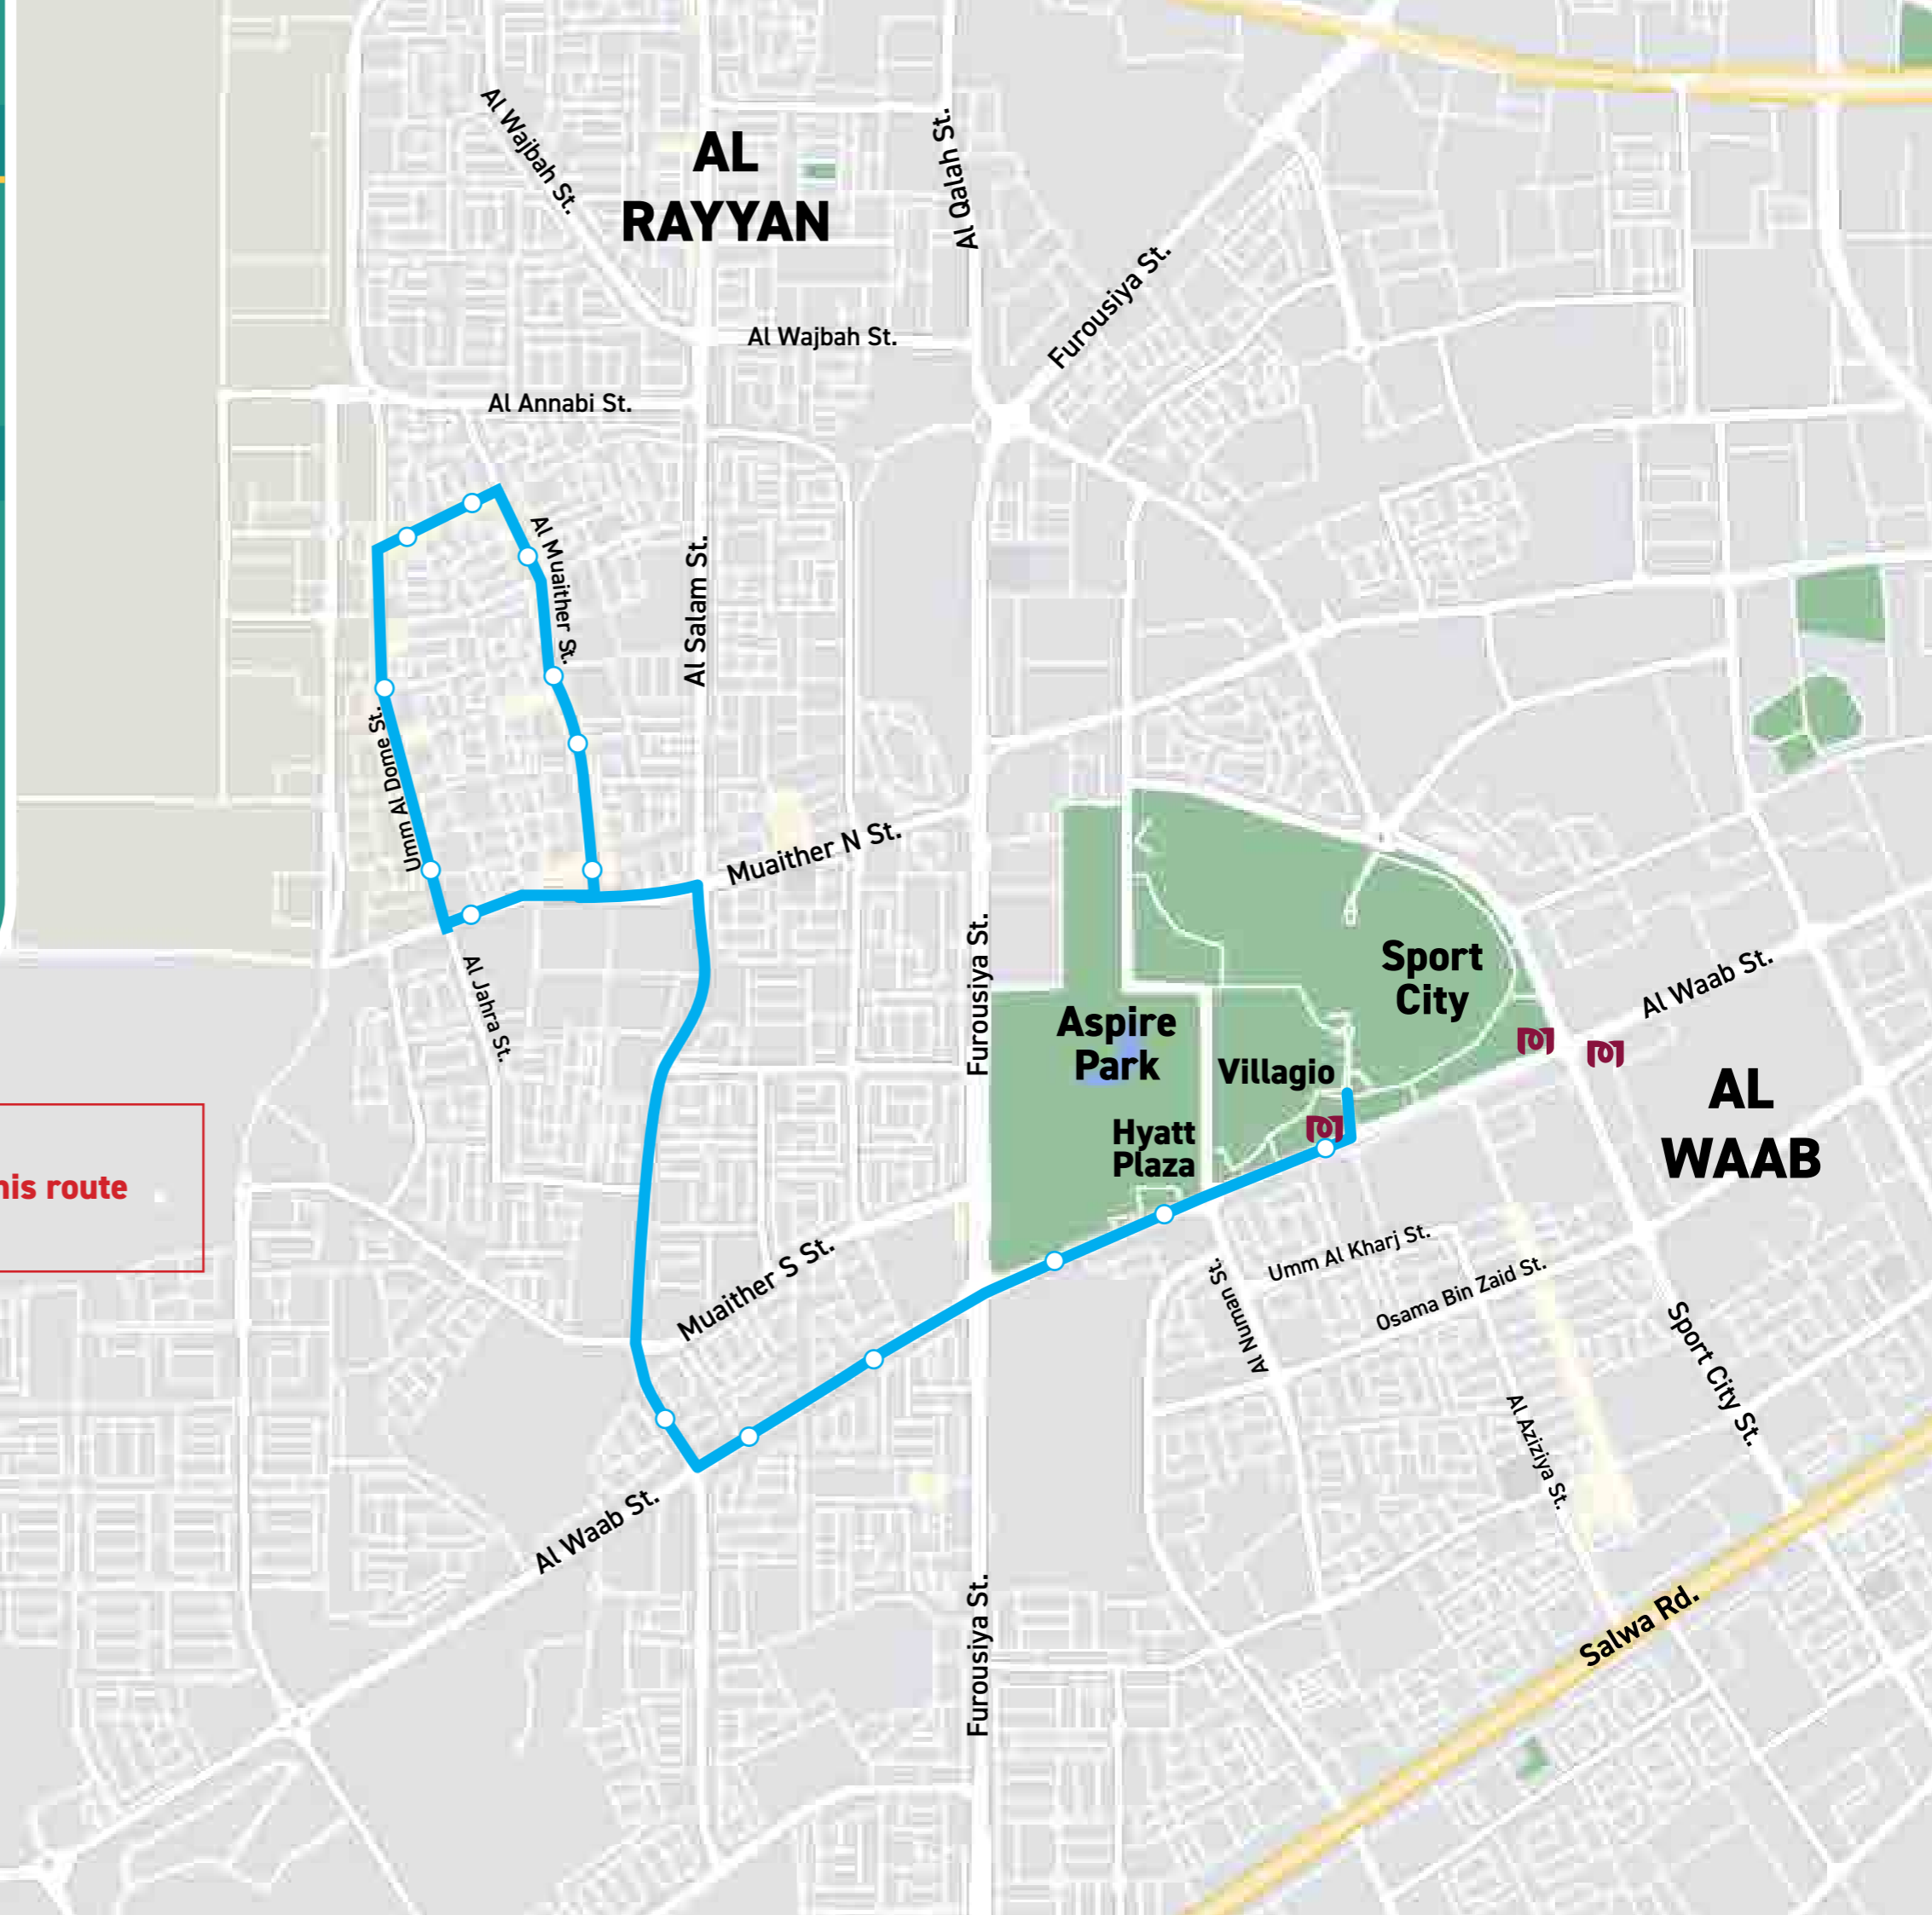

BUS L522*

Al Aziziyah Metro Station
- Muaiter

LEGEND:

- Bus route
- Bus stop
- Metro Station

[Click Here for
Timetable](#)

* IMPORTANT NOTE:

**There will be temporary diversions on this route
due to ongoing road works.**