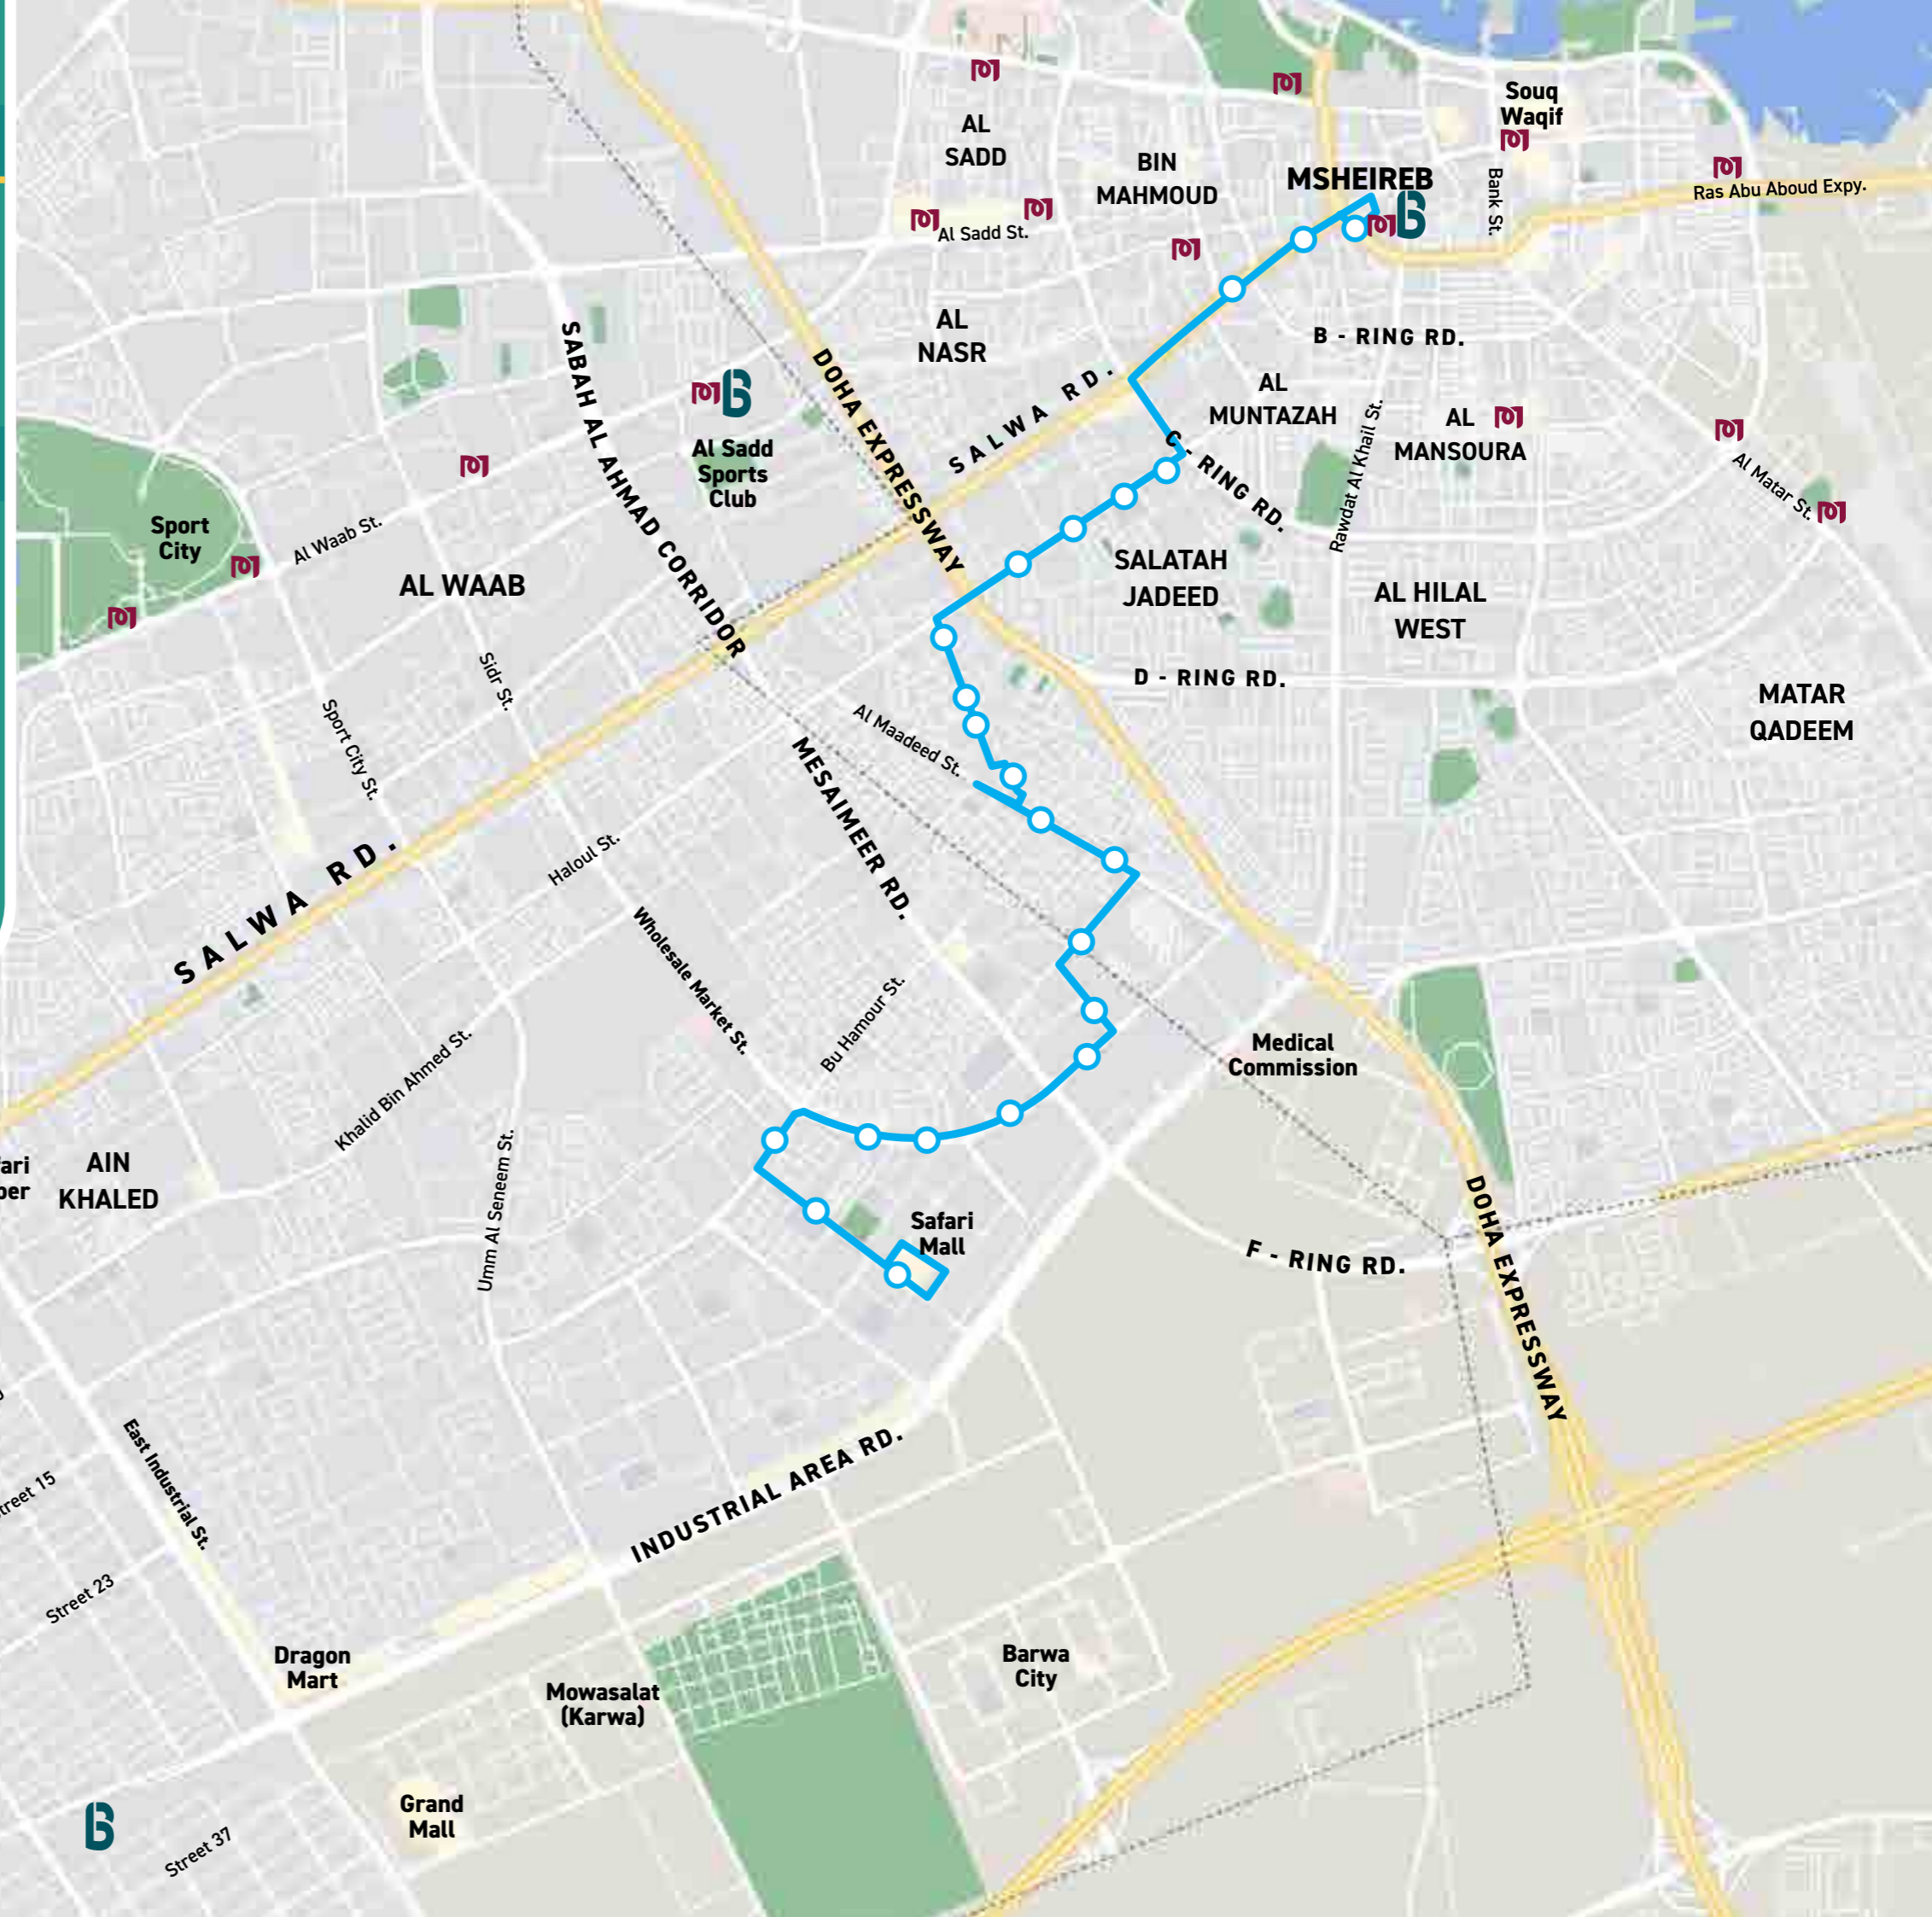

LEGEND:

-  Bus route
-  Bus stop
-  Metro Station
-  Bus Station

[Click Here for Timetable](#)

BUS L519

West Bay Bus Station
- Leabaib

LEGEND:

-  Bus route
-  Bus stop
-  Metro Station
-  Bus Station

[Click Here for Timetable](#)

BUS L520

Msheireb Bus Station
- Safari Mall

LEGEND:

-  Bus route
-  Bus stop
-  Metro Station
-  New Bus Station

[Click Here for
Timetable](#)

BUS L521

Education City Bus Station
(Al Rayyan Al Jadeed)
- Muaither