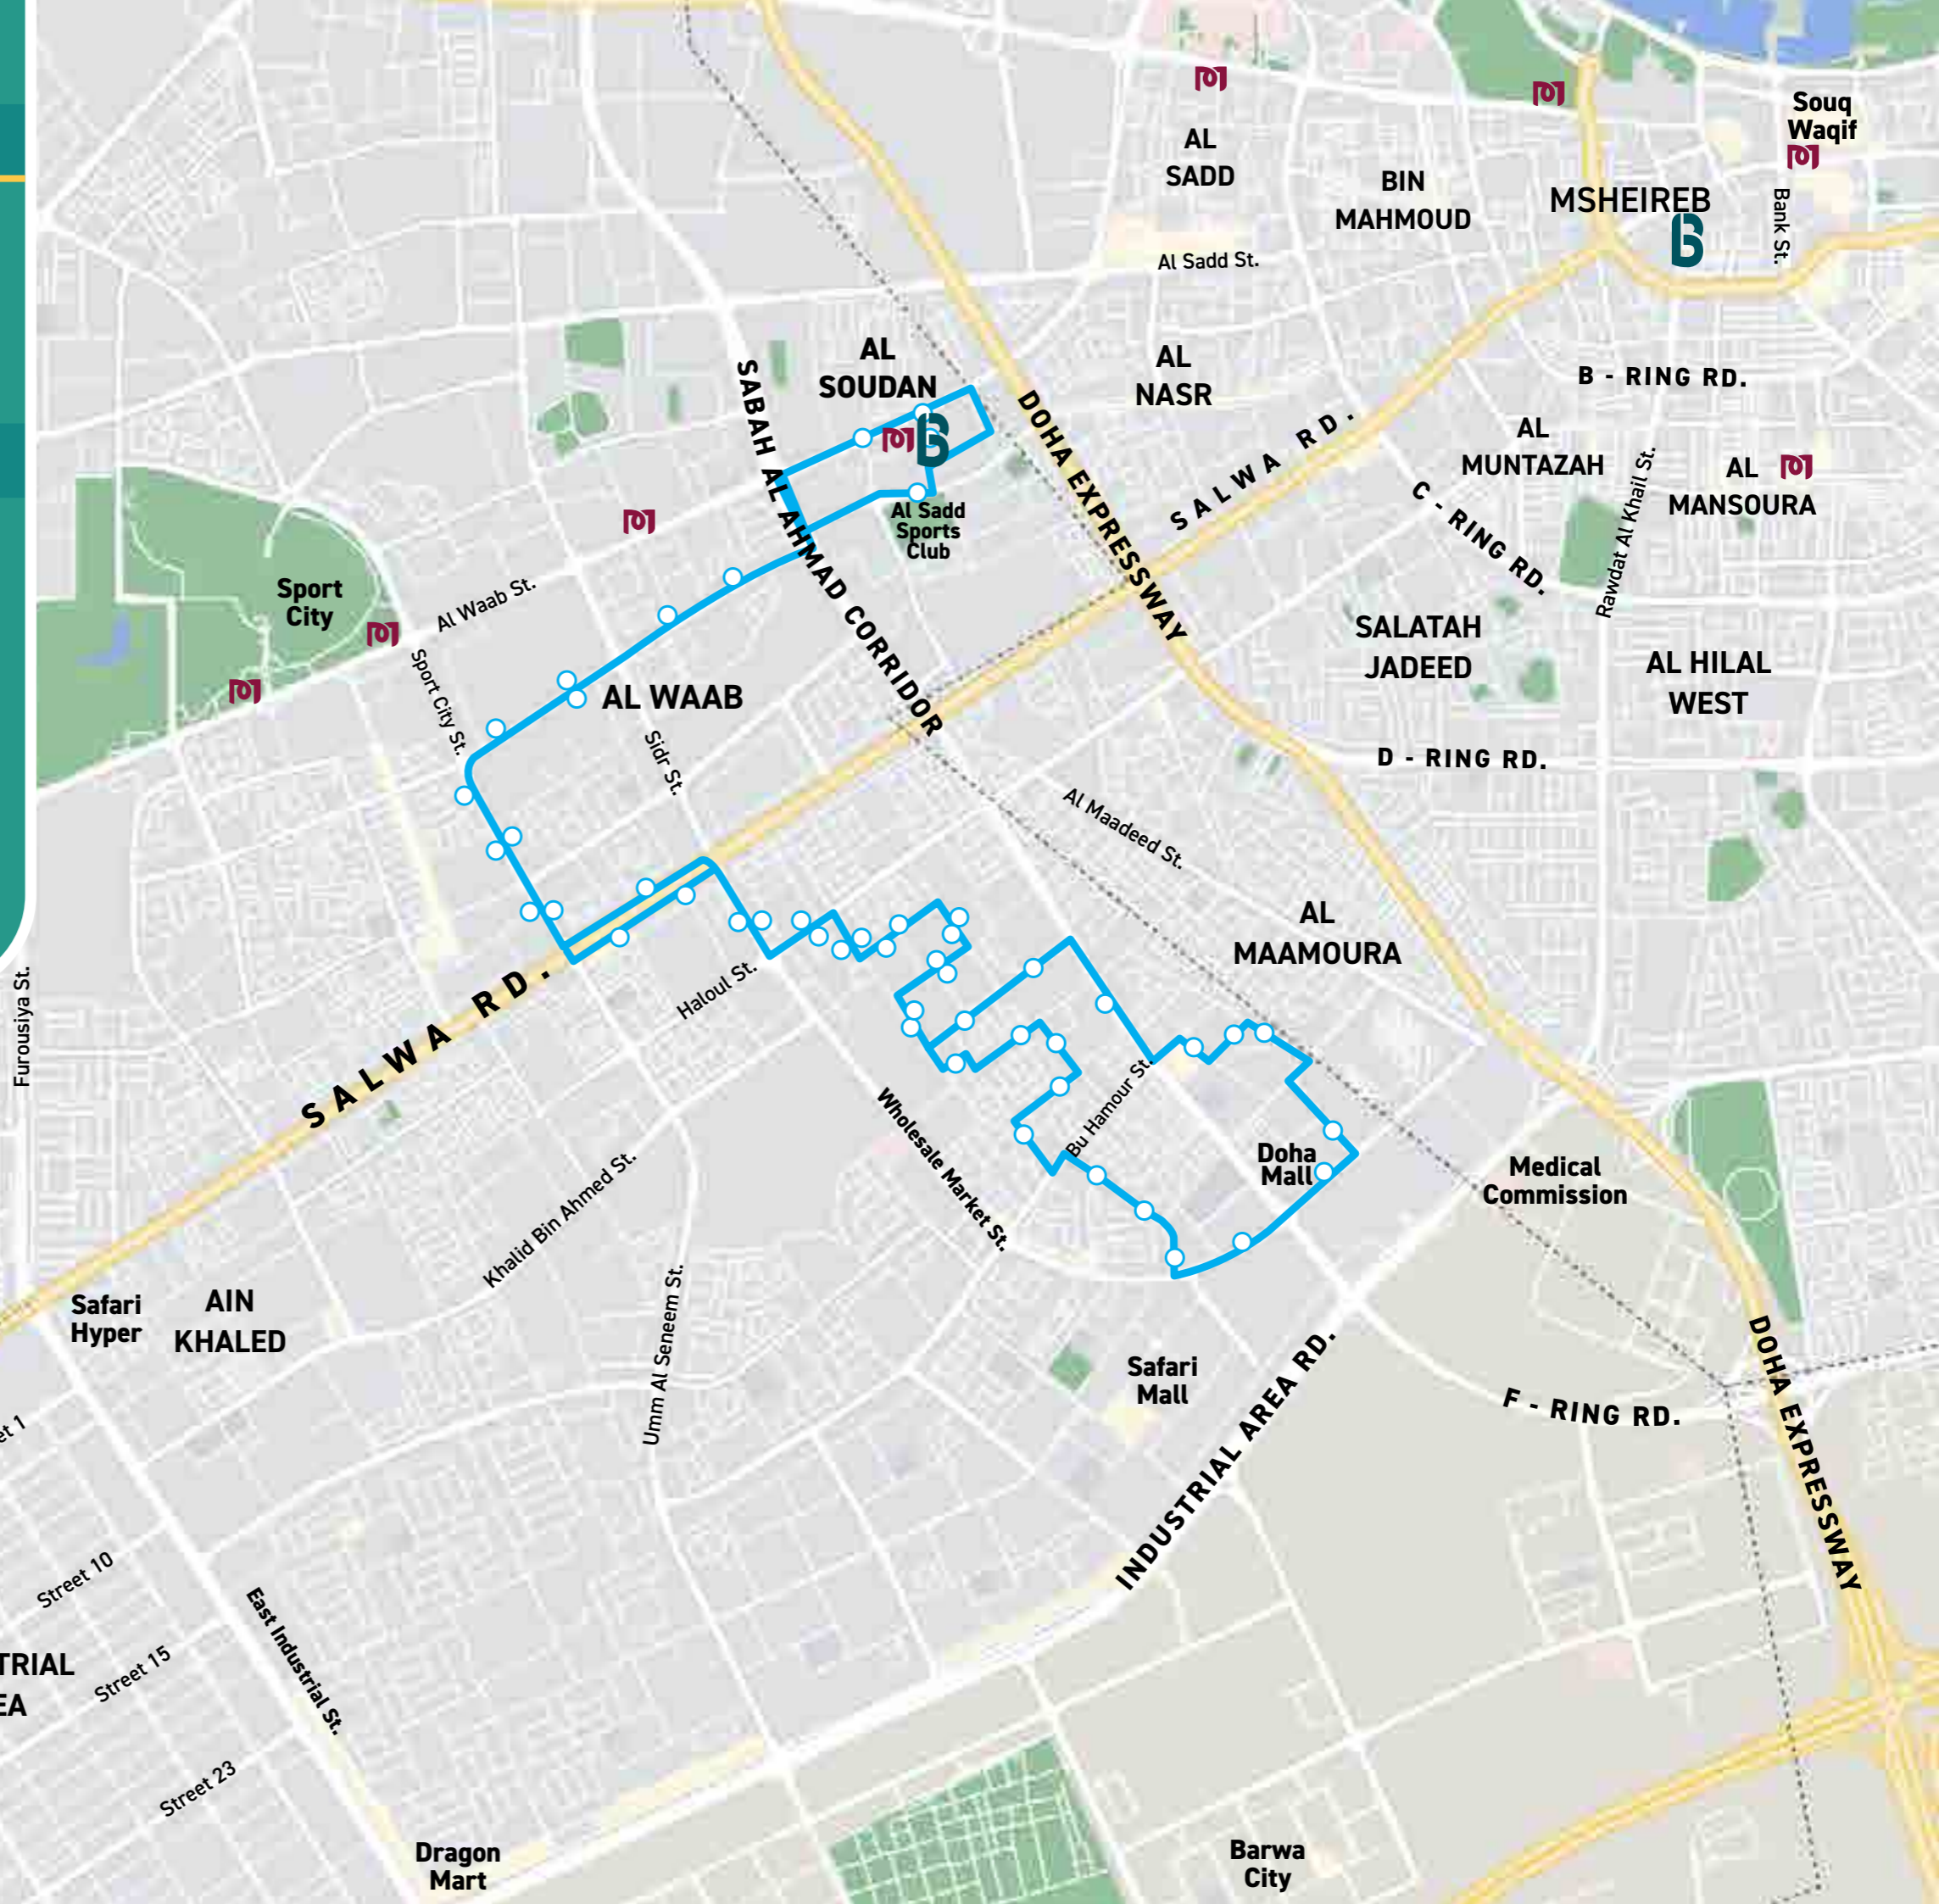

 Bus Station

[Click Here for
Timetable](#)

BUS L524

Al Sudan Bus Station
- Barwa Al Baraha Labour Camp

LEGEND:

-  Bus route
-  Bus stop
-  Metro Station
-  Bus Station

[Click Here for Timetable](#)

BUS L525

Al Sudan Bus Station
- Doha Mall

LEGEND:

-  Bus route
-  Bus stop
-  Metro Station
-  New Bus Station

[Click Here for
Timetable](#)

BUS L526

Al Shaqab Metro Station
- Al Aziziyah Metro Station

LEGEND:

-  Bus route
-  Bus stop
-  Metro Station