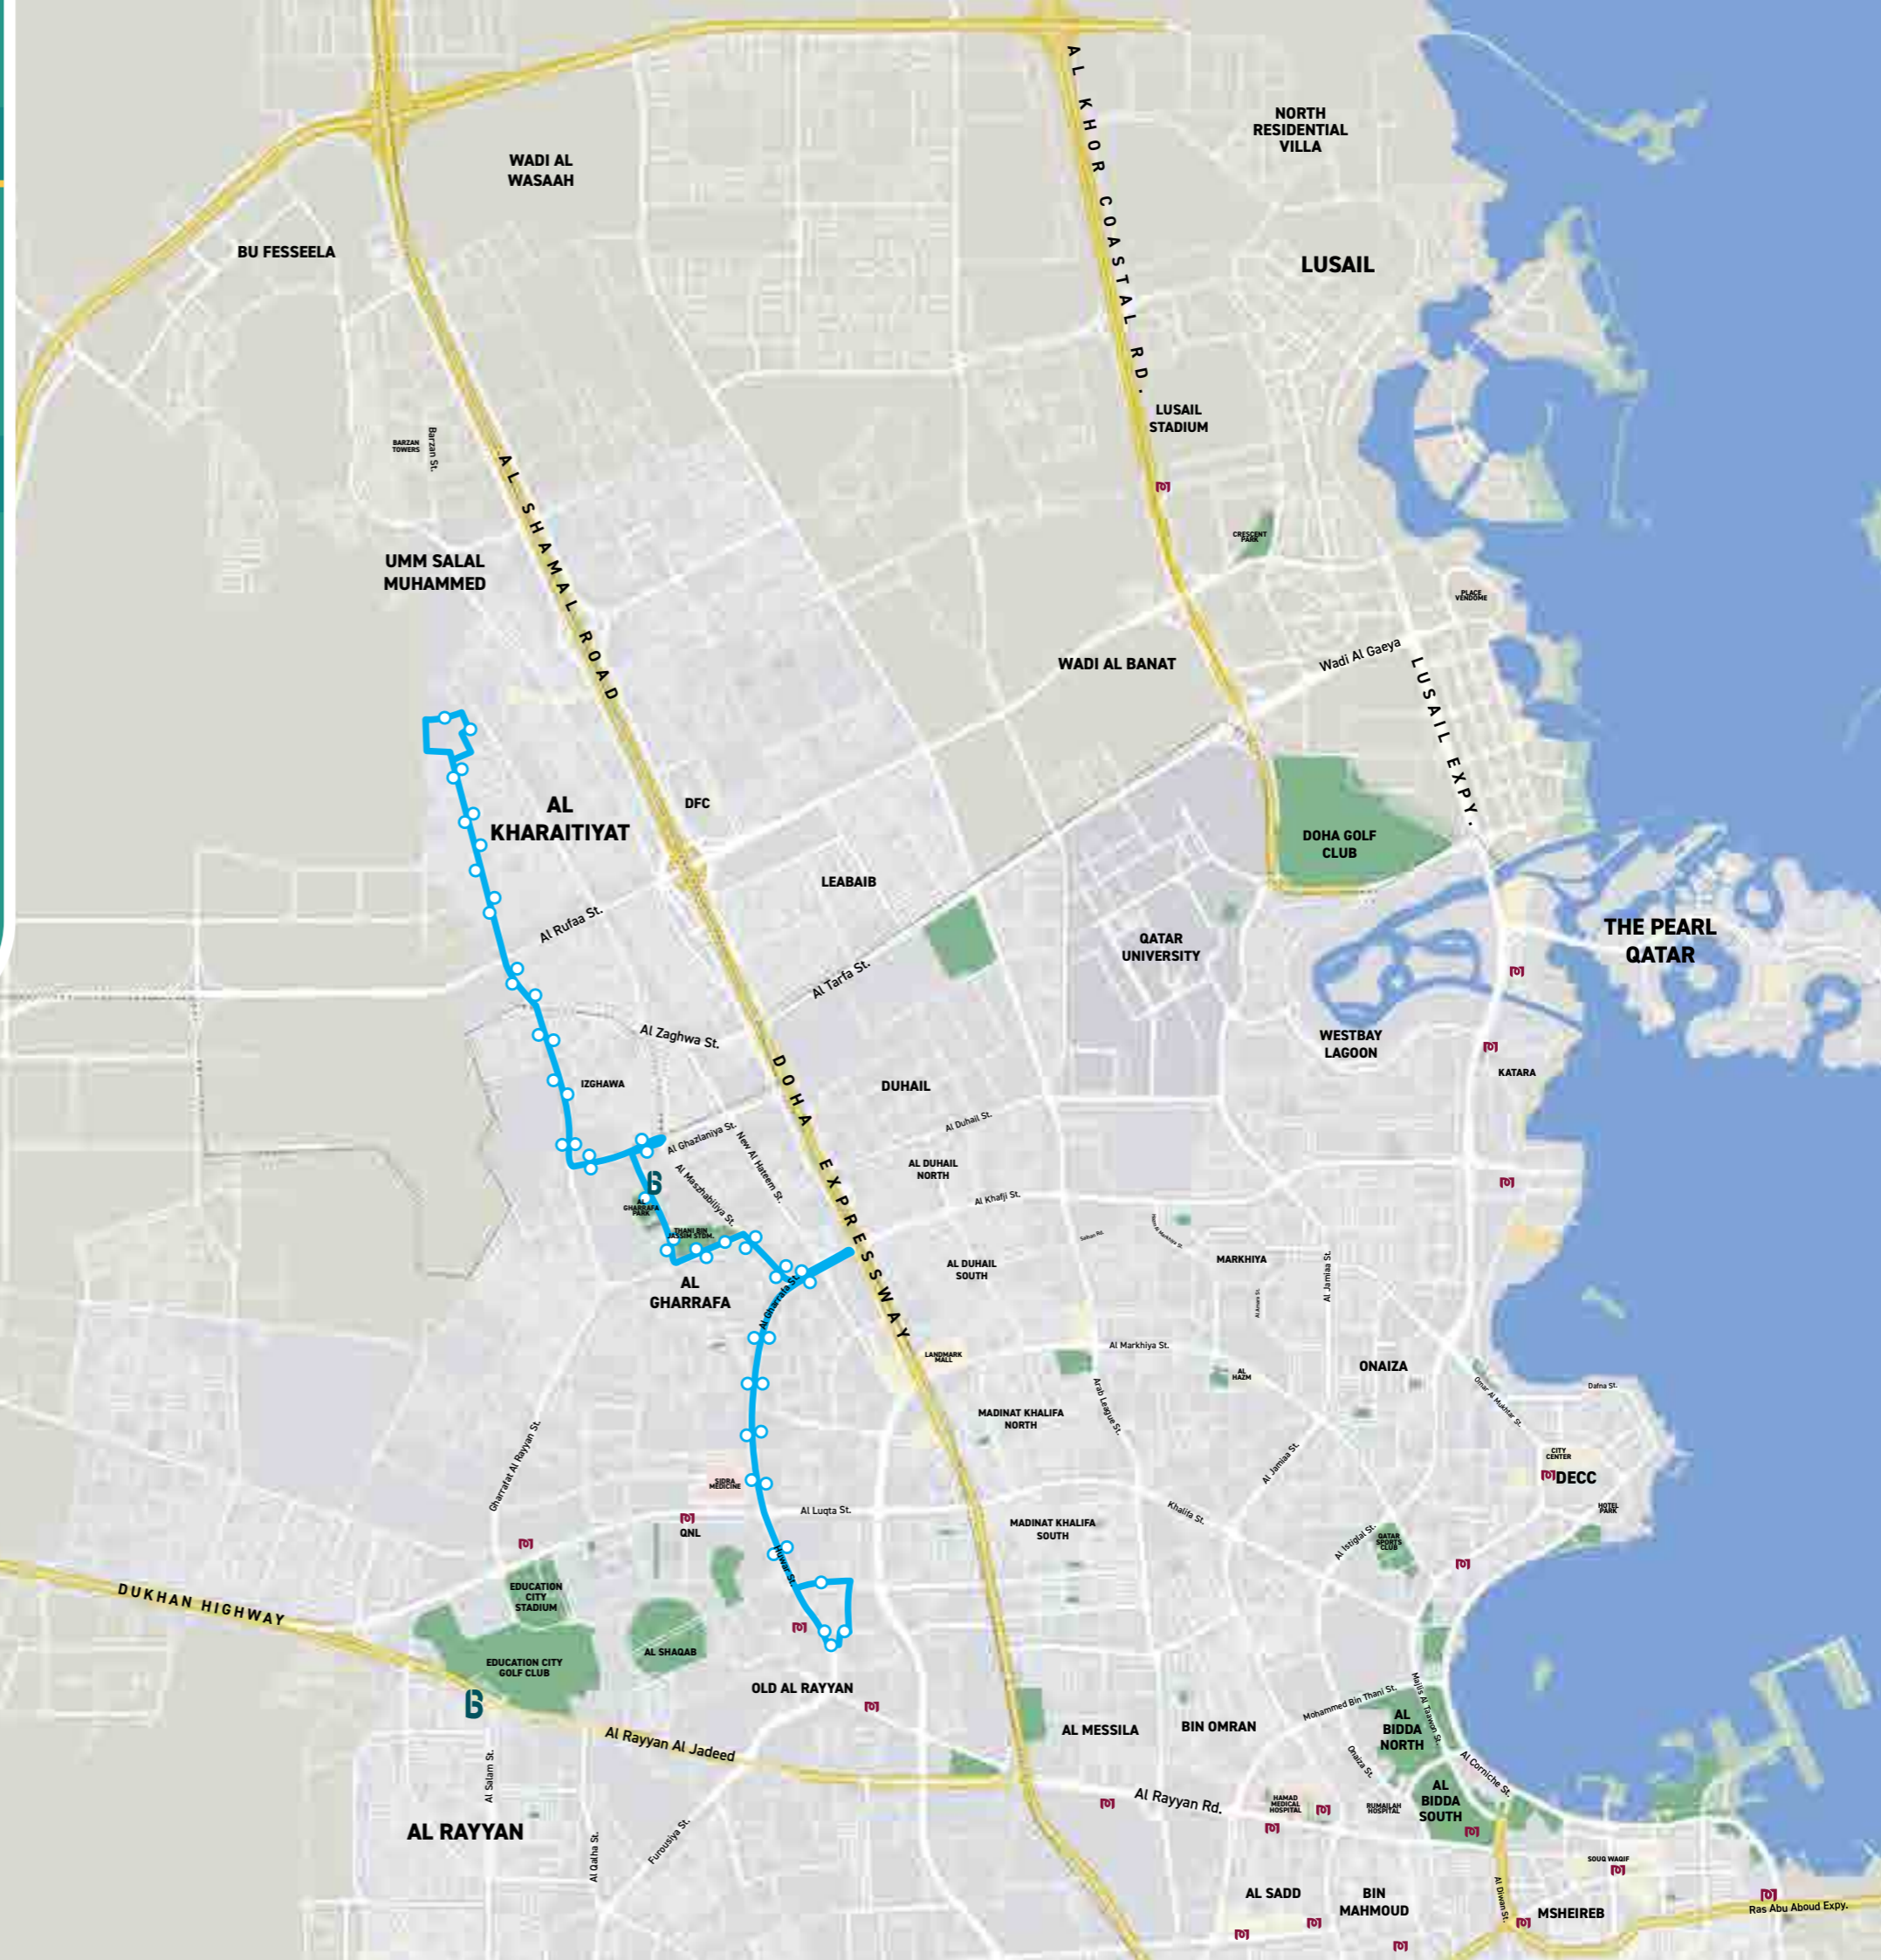

BUS L527

Al Shaqab Metro Station
- Al Kharaitiyat

LEGEND:

- Bus route
- Bus stop
- Metro Station
- Bus Station

[Click Here for
Timetable](#)