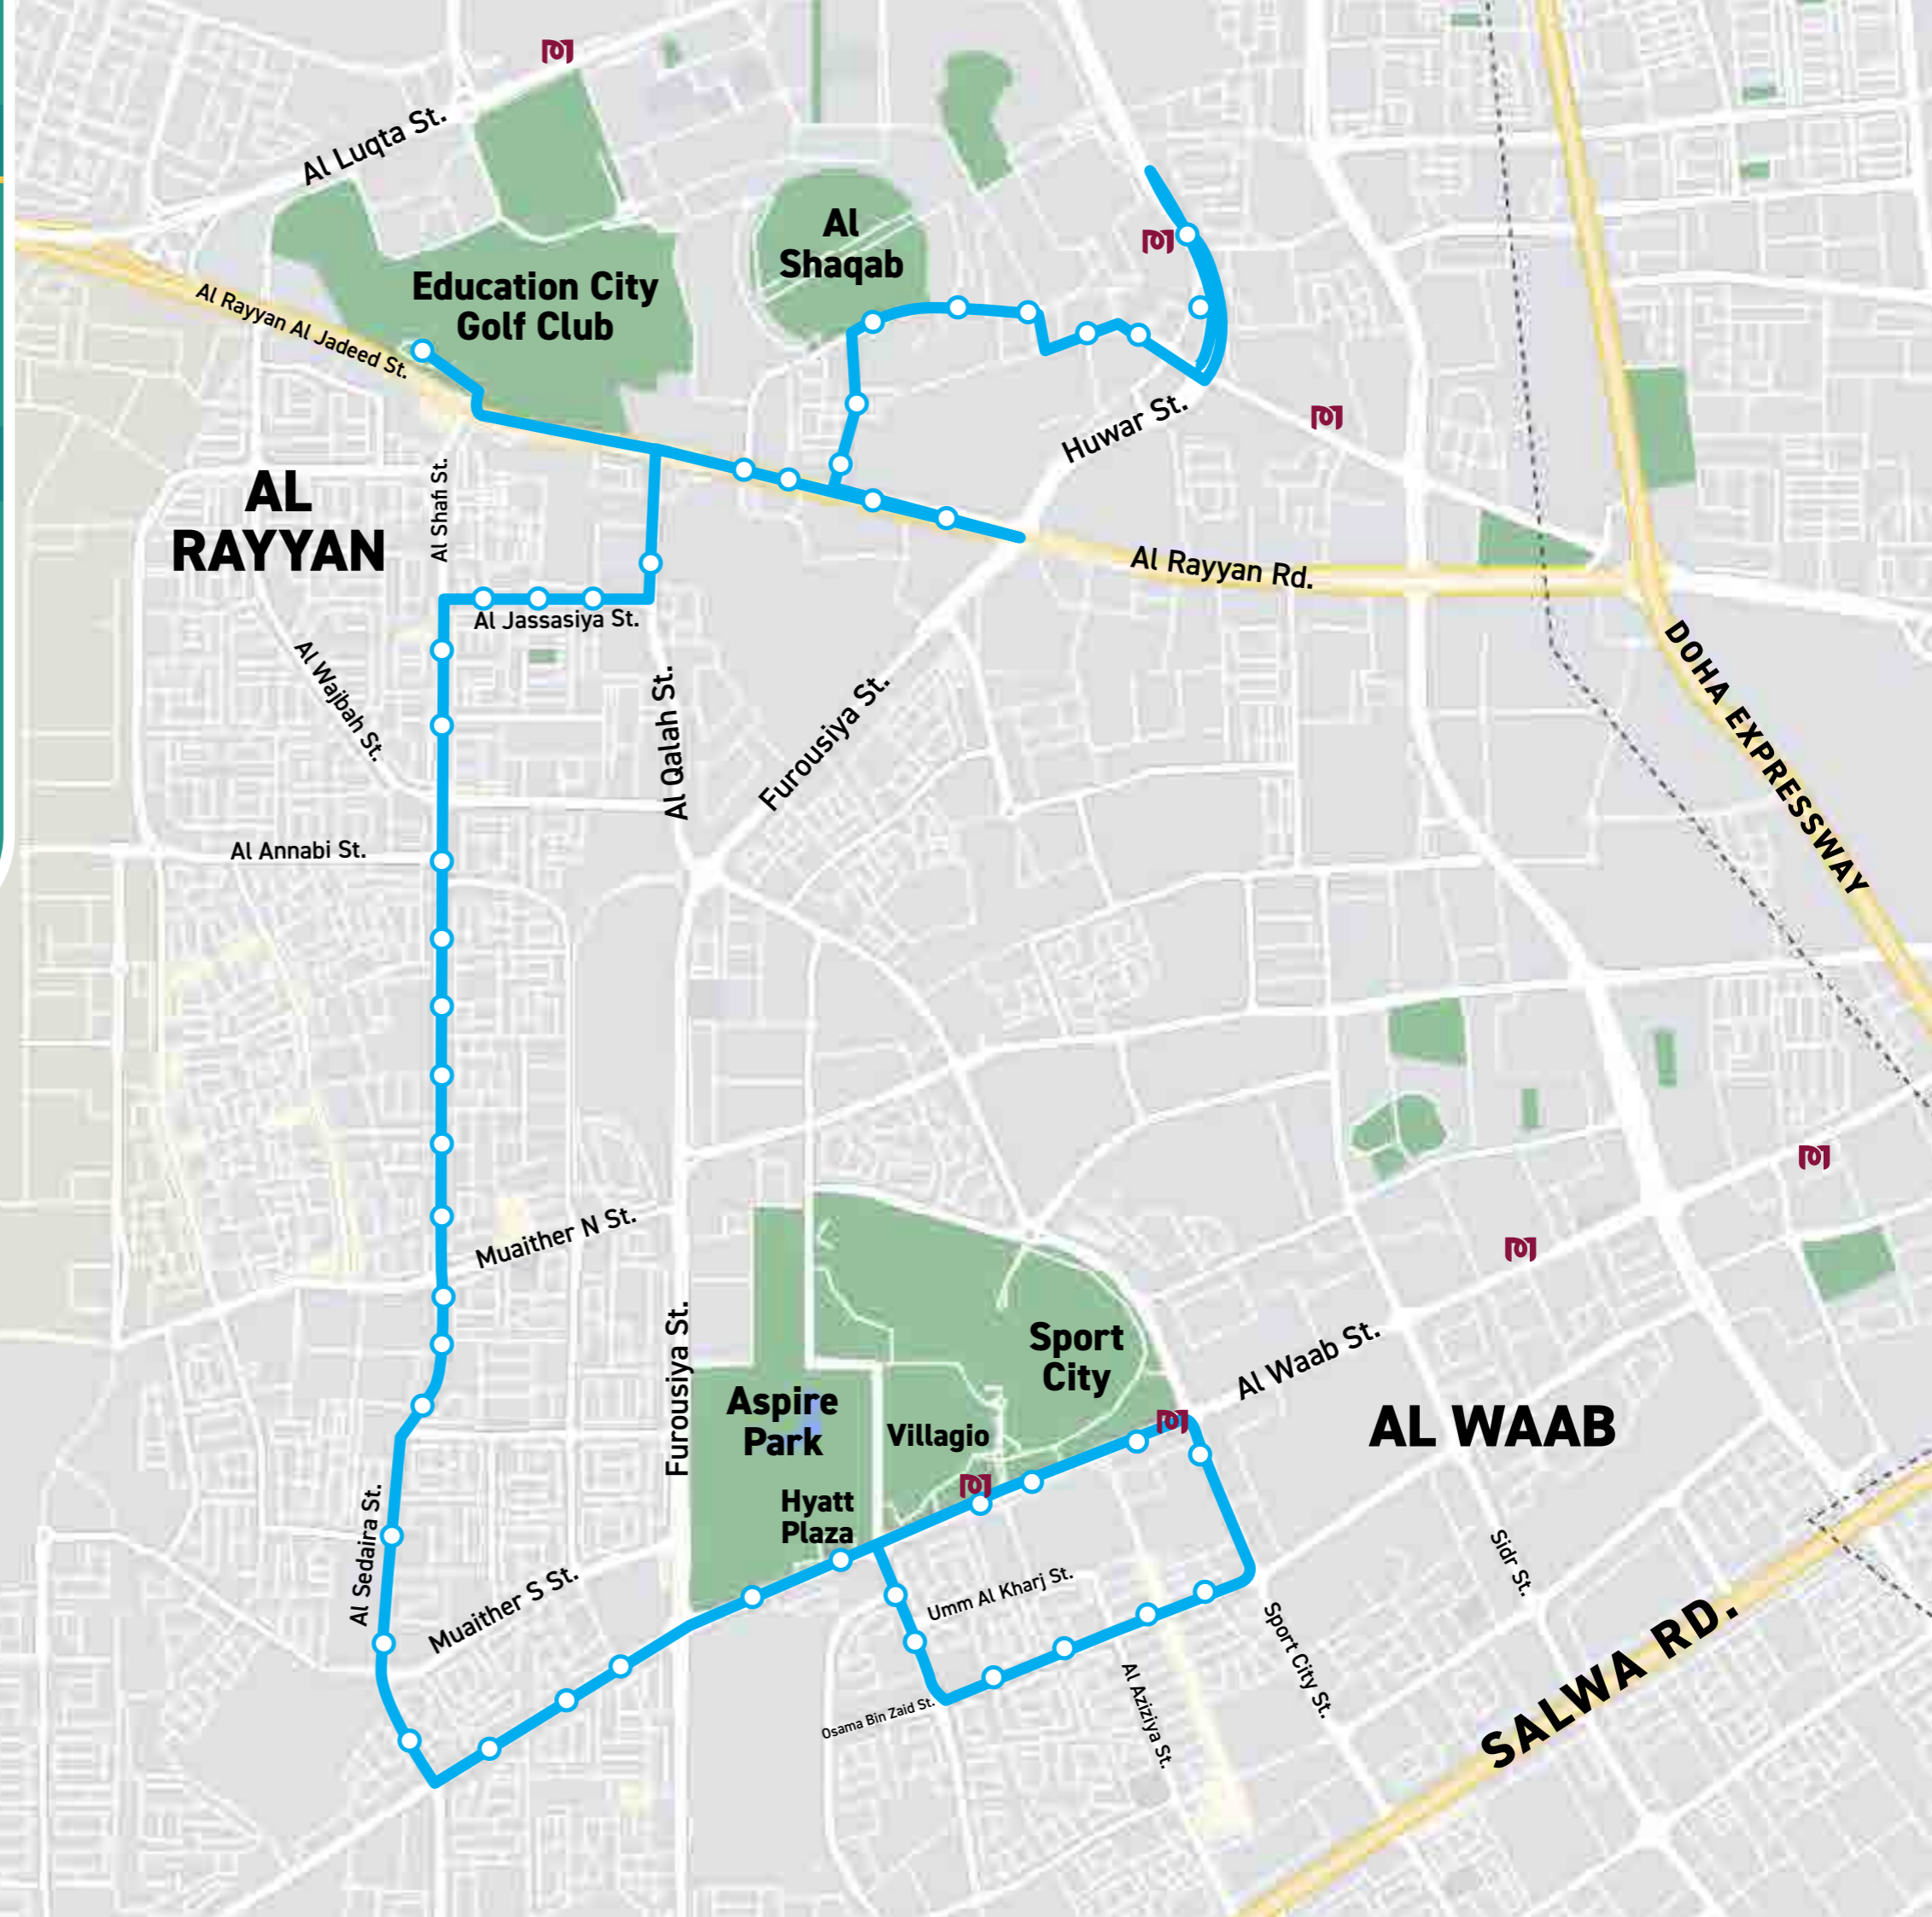

BUS L526

Al Shaqab Metro Station
- Al Aziziyah Metro Station

LEGEND:

- Bus route
- Bus stop
- Metro Station

[Click Here for
Timetable](#)