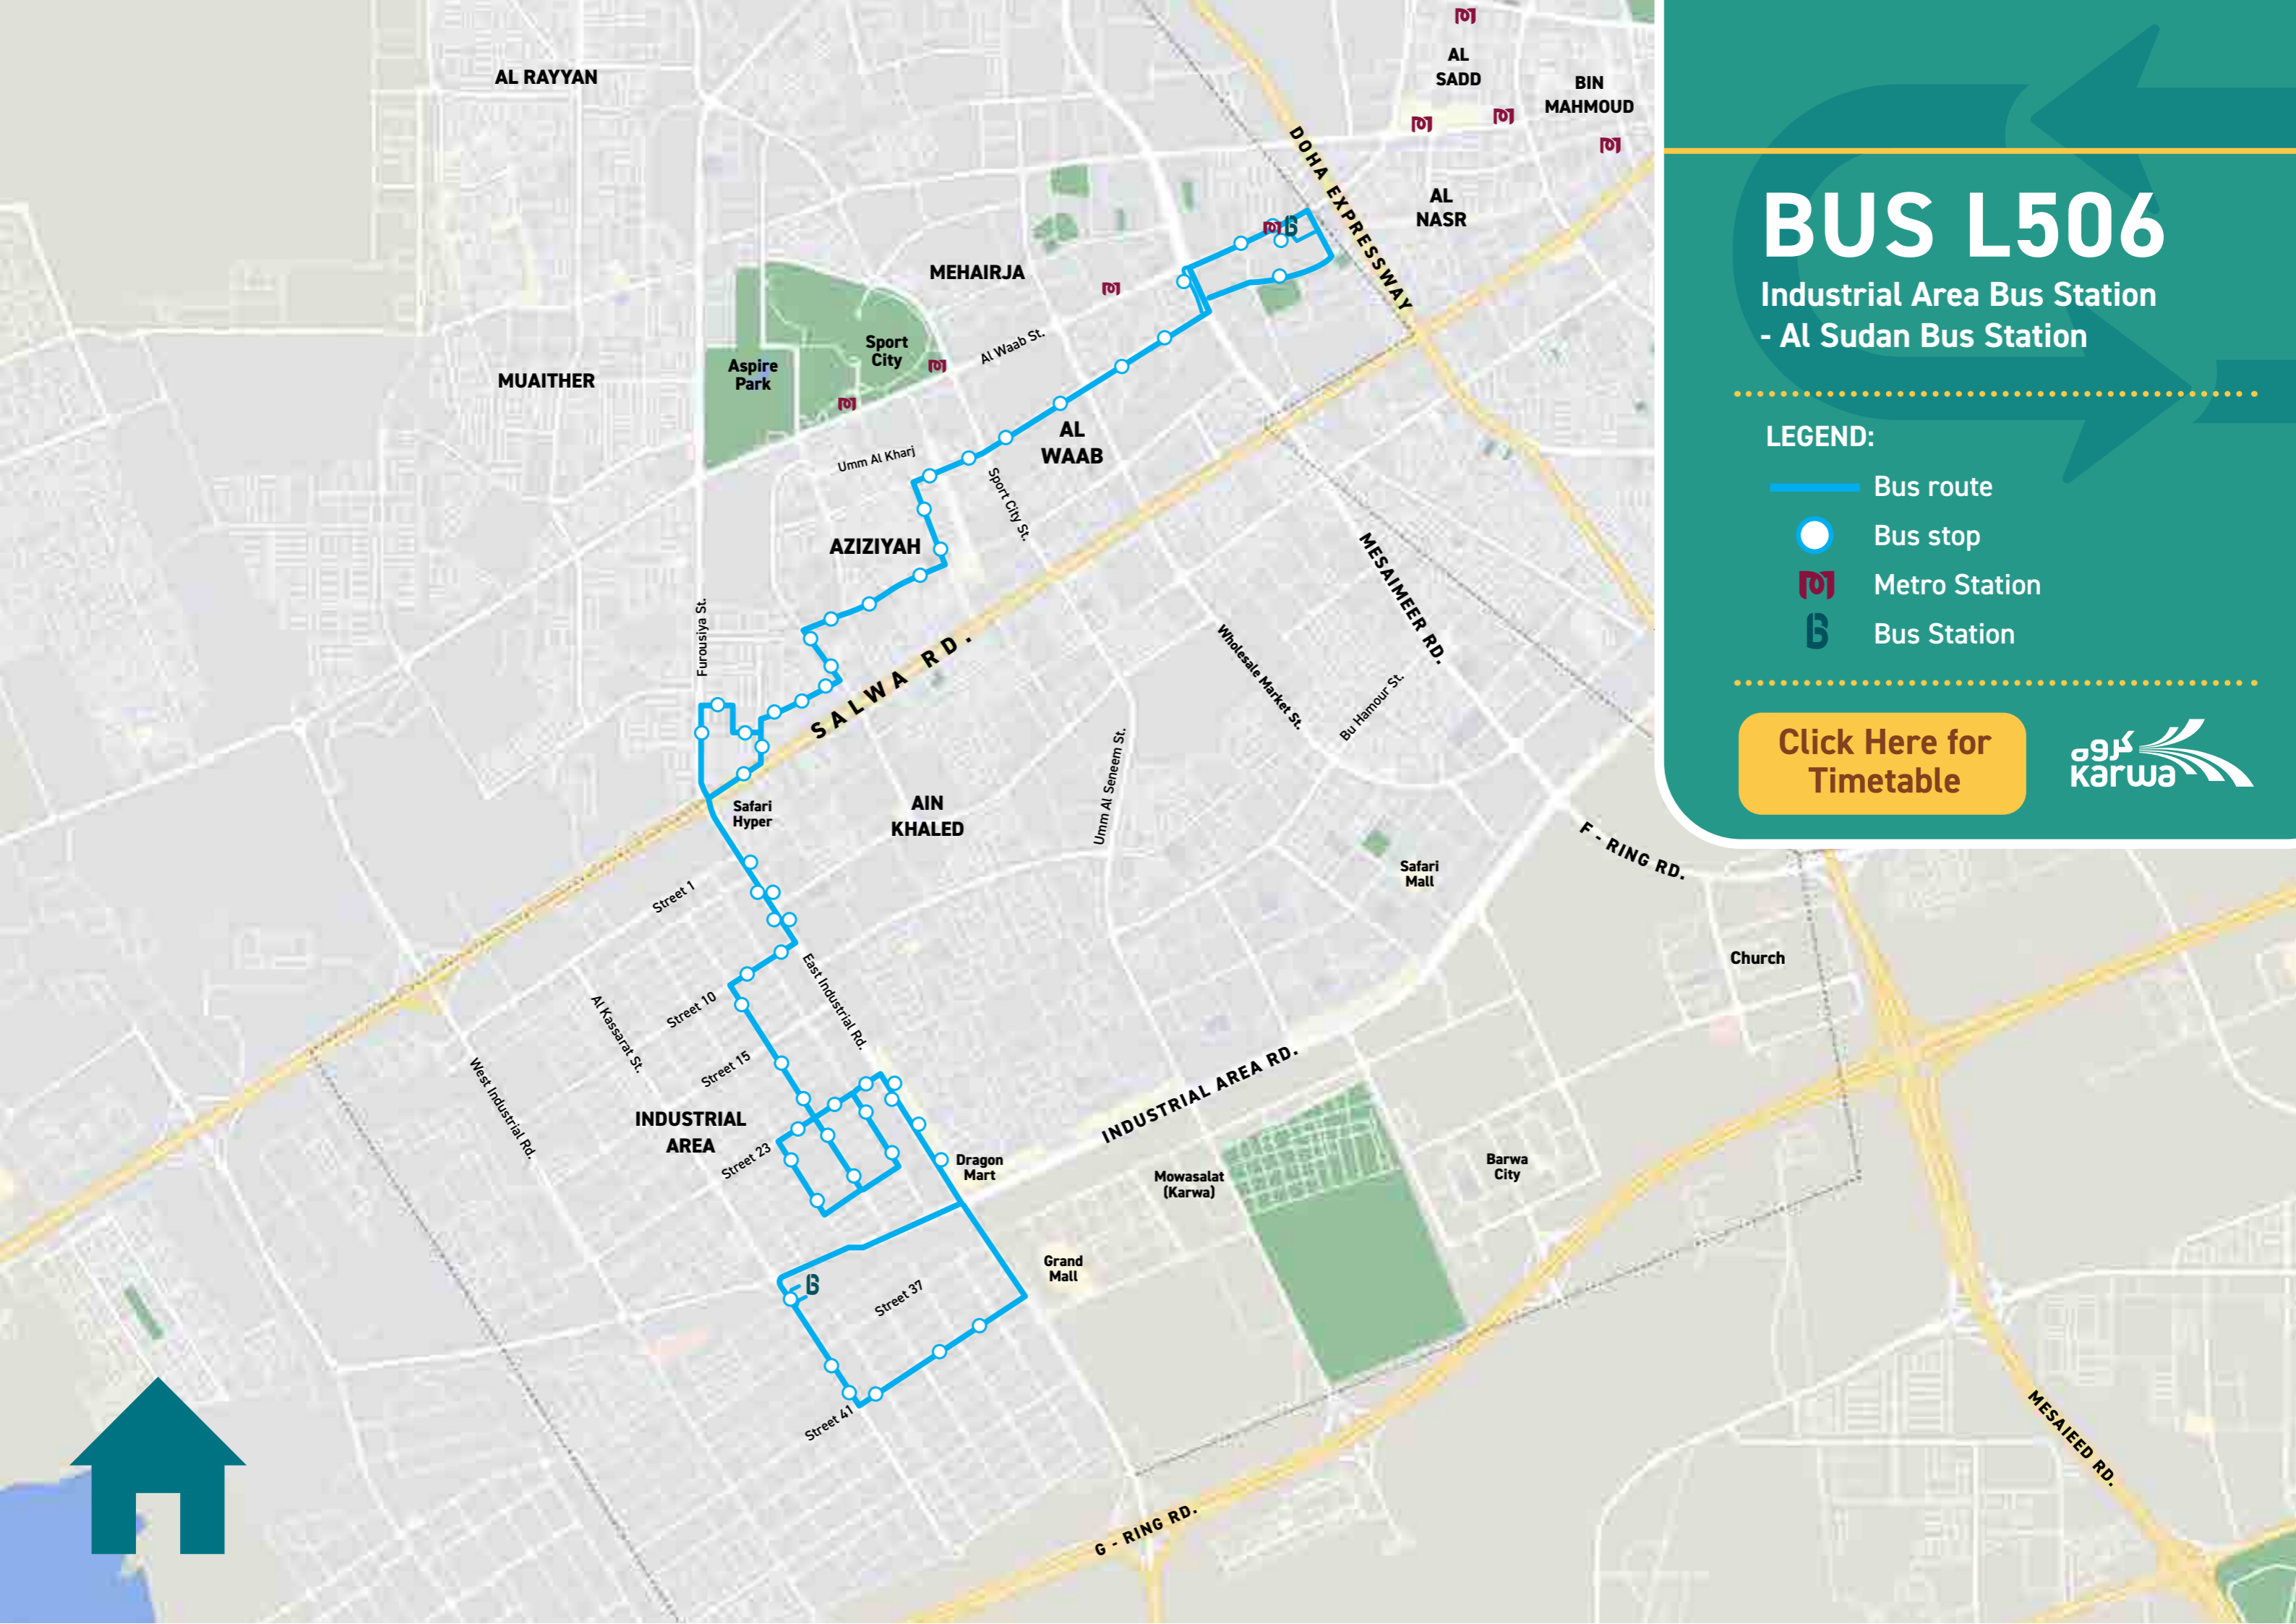

LEGEND:

-  Bus route
-  Bus stop
-  Metro Station
-  Bus Station

[Click Here for
Timetable](#)

BUS L505

Al Gharrafa Bus Station
- West Bay Bus Station

LEGEND:

-  Bus route
-  Bus stop
-  Metro Station
-  New Bus Station

[Click Here for
Timetable](#)

AL RAYYAN

MUAITHER

Aspire Park

Sport City

MEHAIRJA

Al Waab St.

AL WAAB