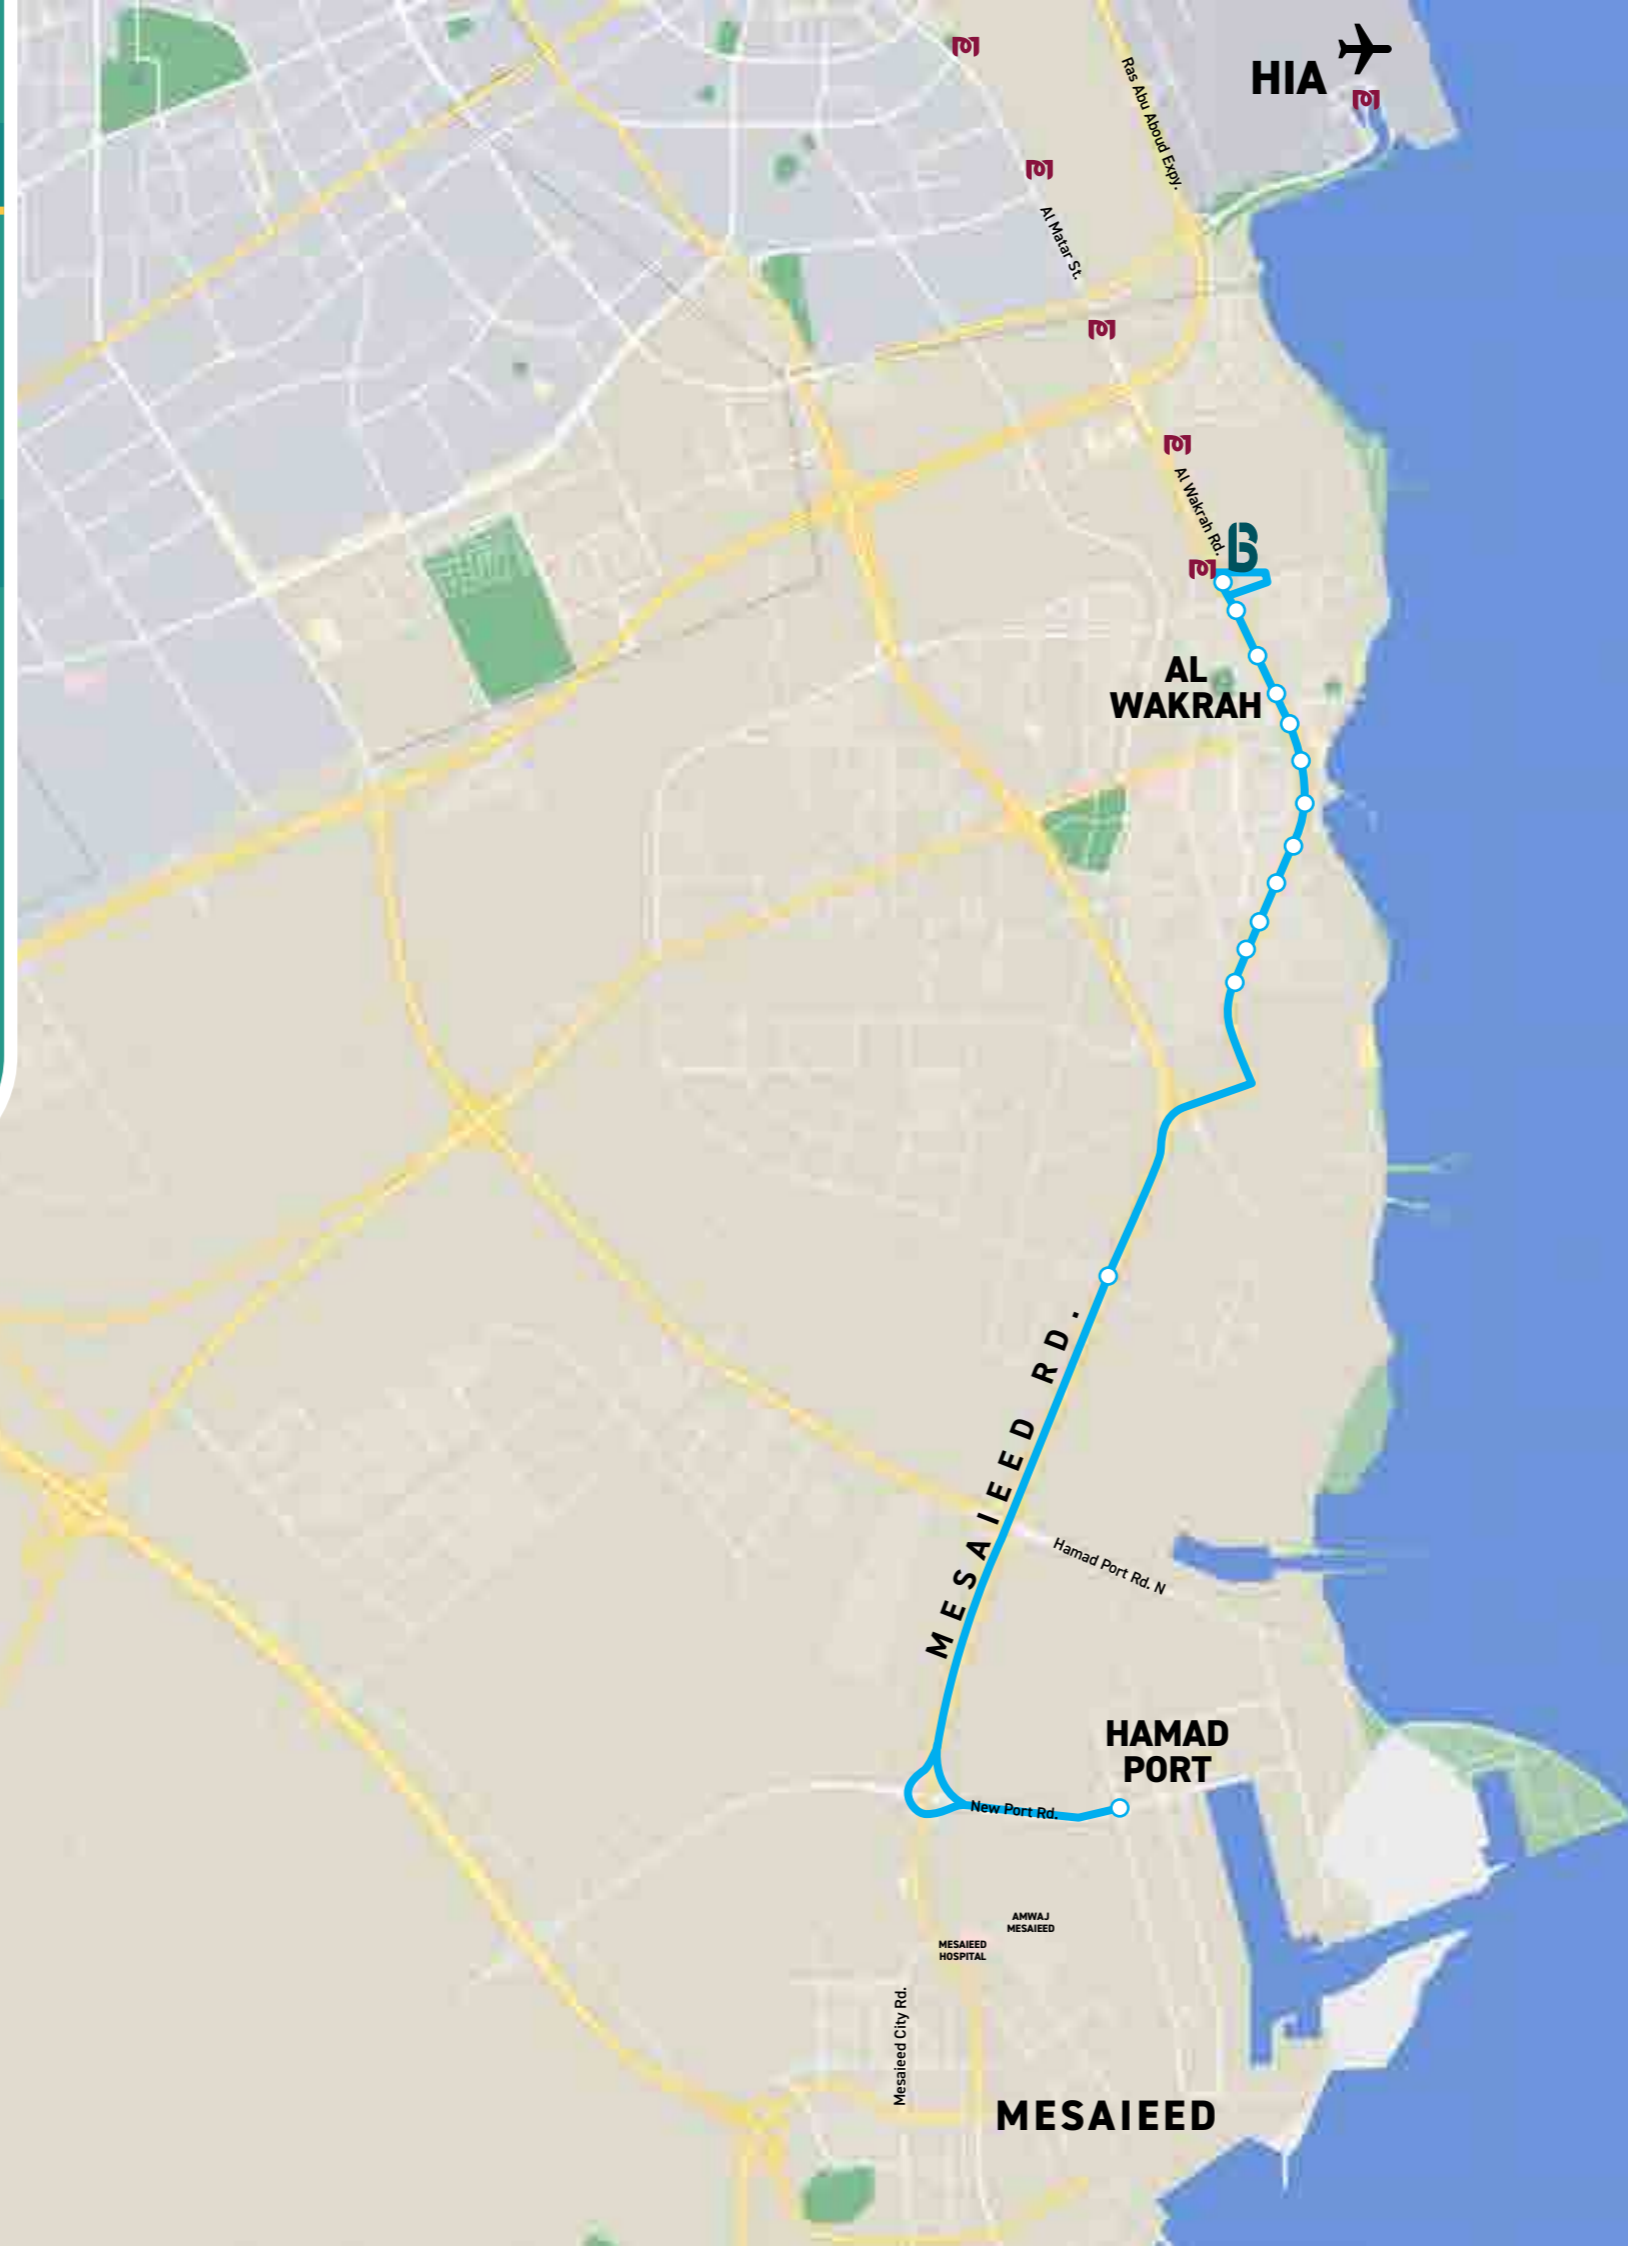

BUS T650

Al Wakrah Bus Station
- Hamad Port

LEGEND:

- Bus route
- Bus stop
- Metro Station
- Bus Station

[Click Here for
Timetable](#)