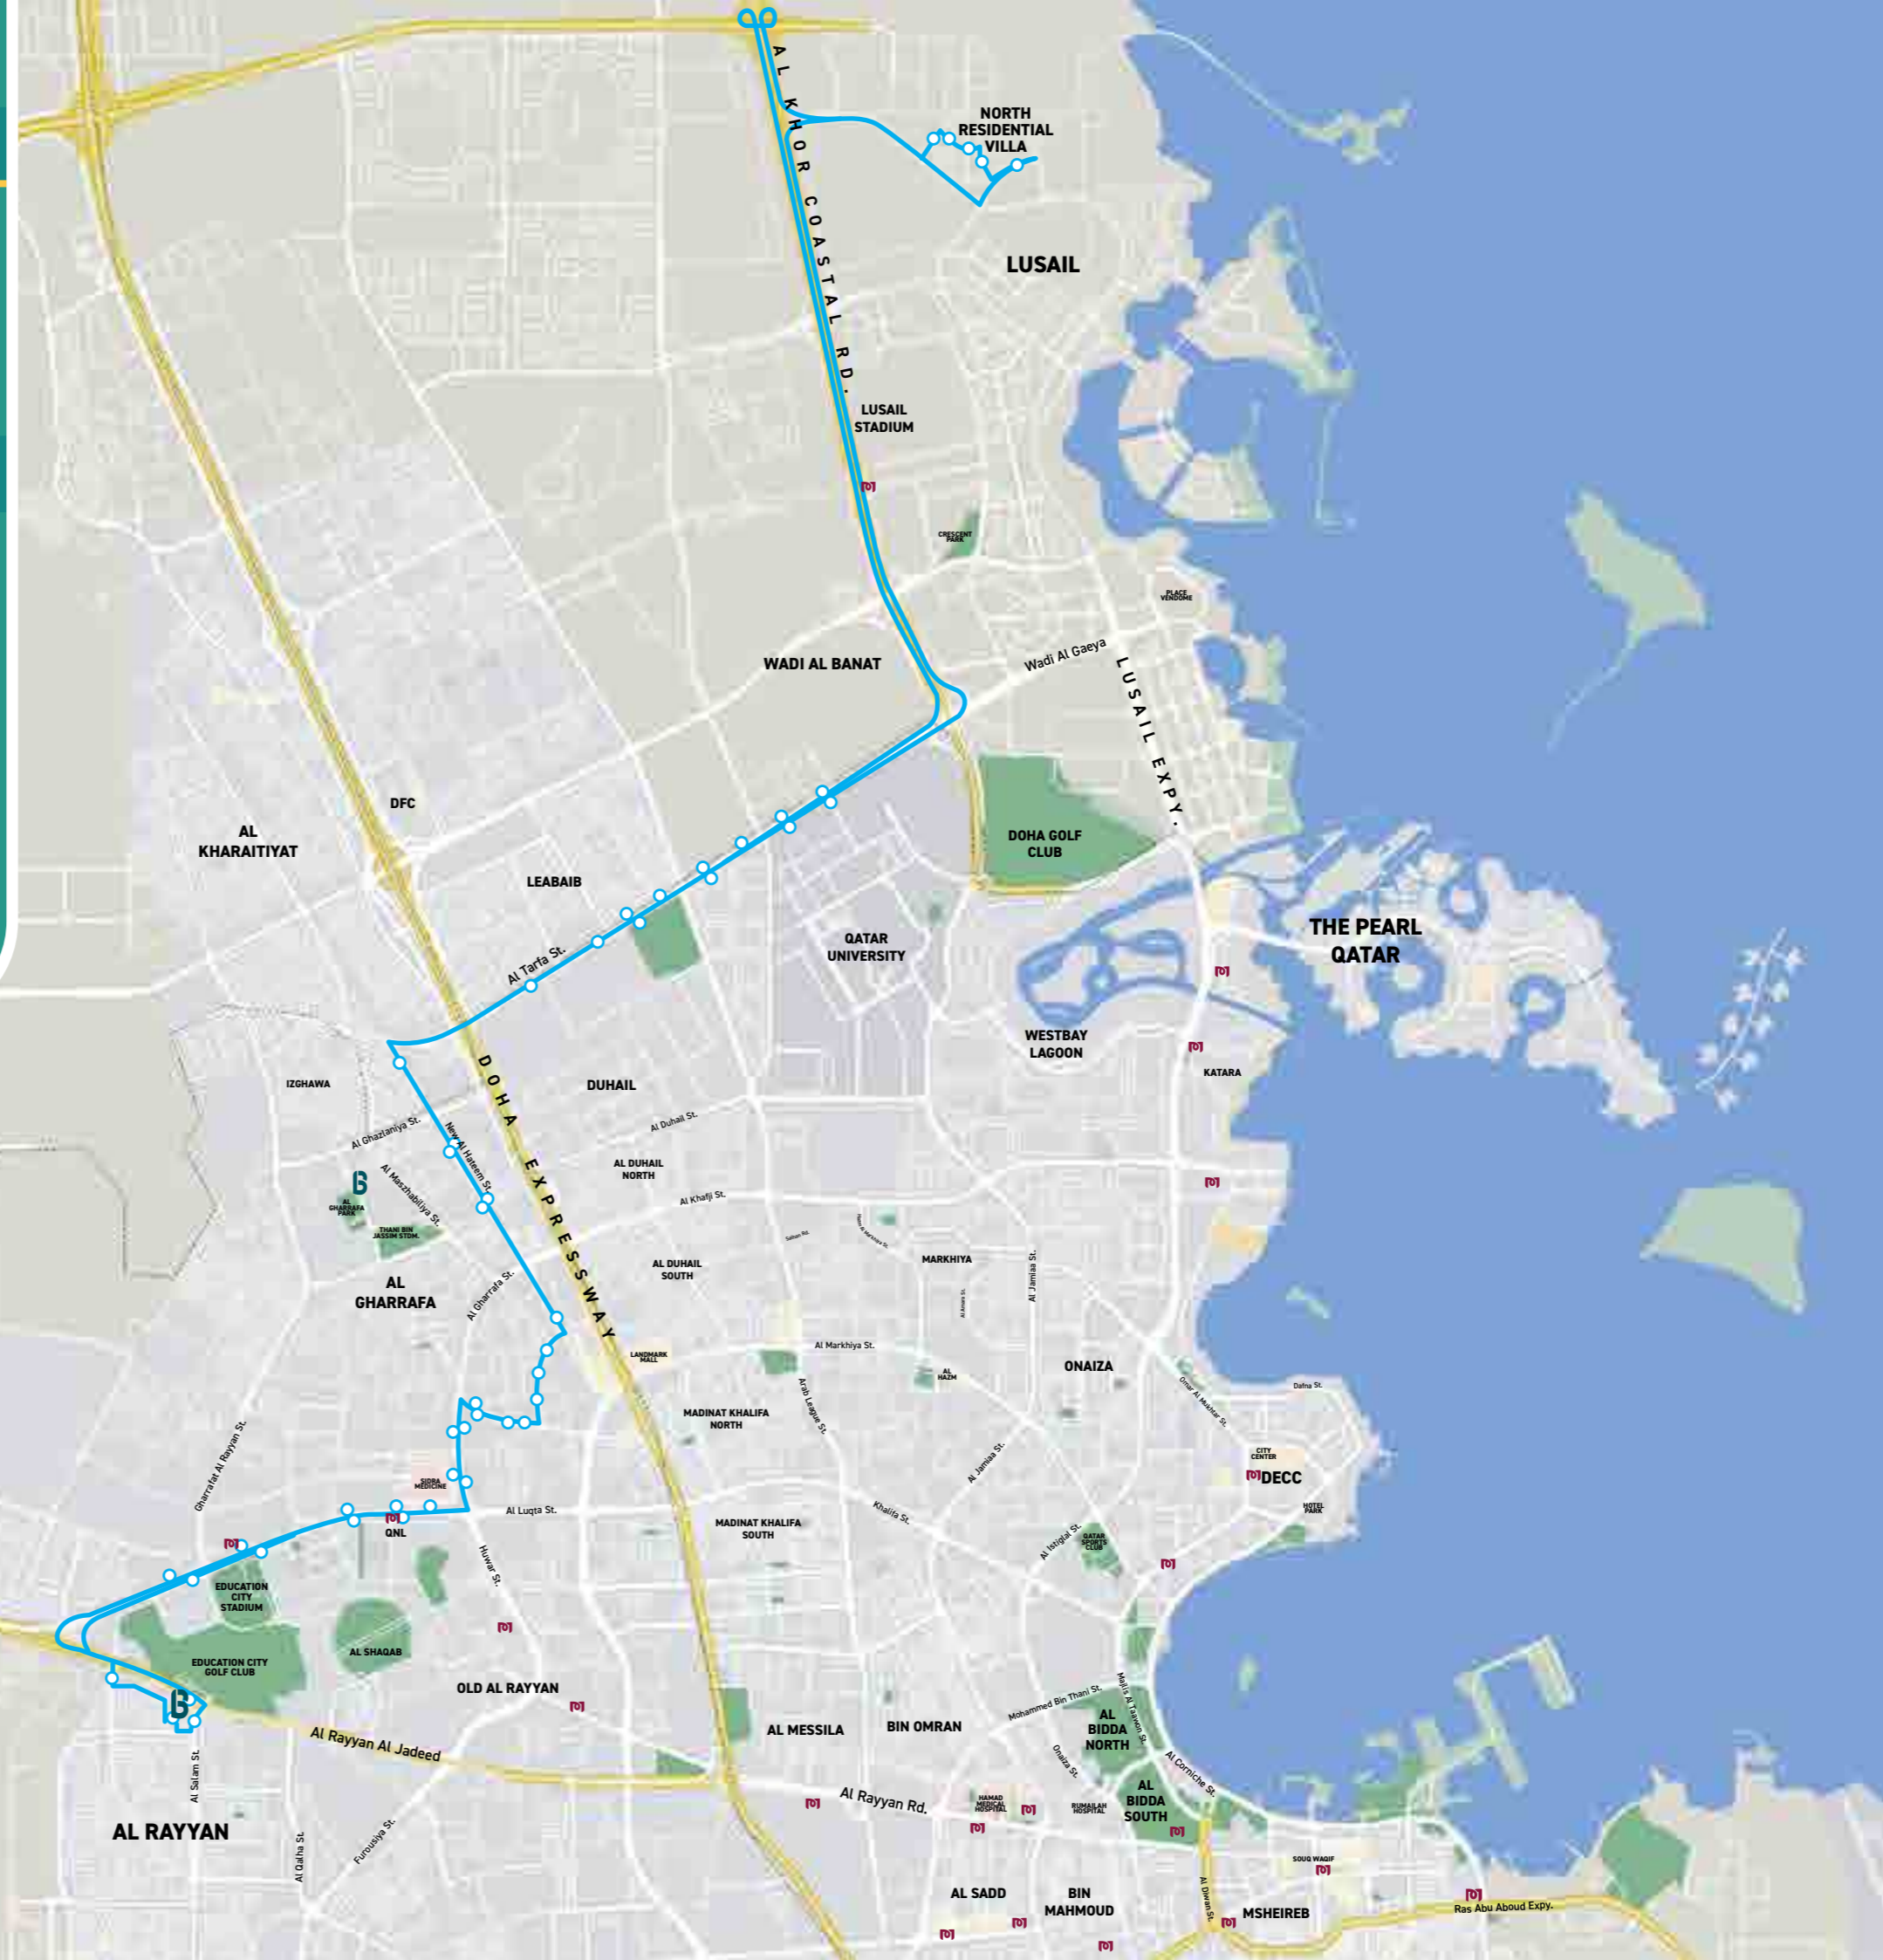

[Click Here for
Timetable](#)

BUS L531

Education City Bus Station
- Lusail North Residential

LEGEND:

-  Bus route
-  Bus stop
-  Metro Station
-  Bus Station

[Click Here for
Timetable](#)

BUS L532

Mesaimer Health Center
- National Museum Metro Station