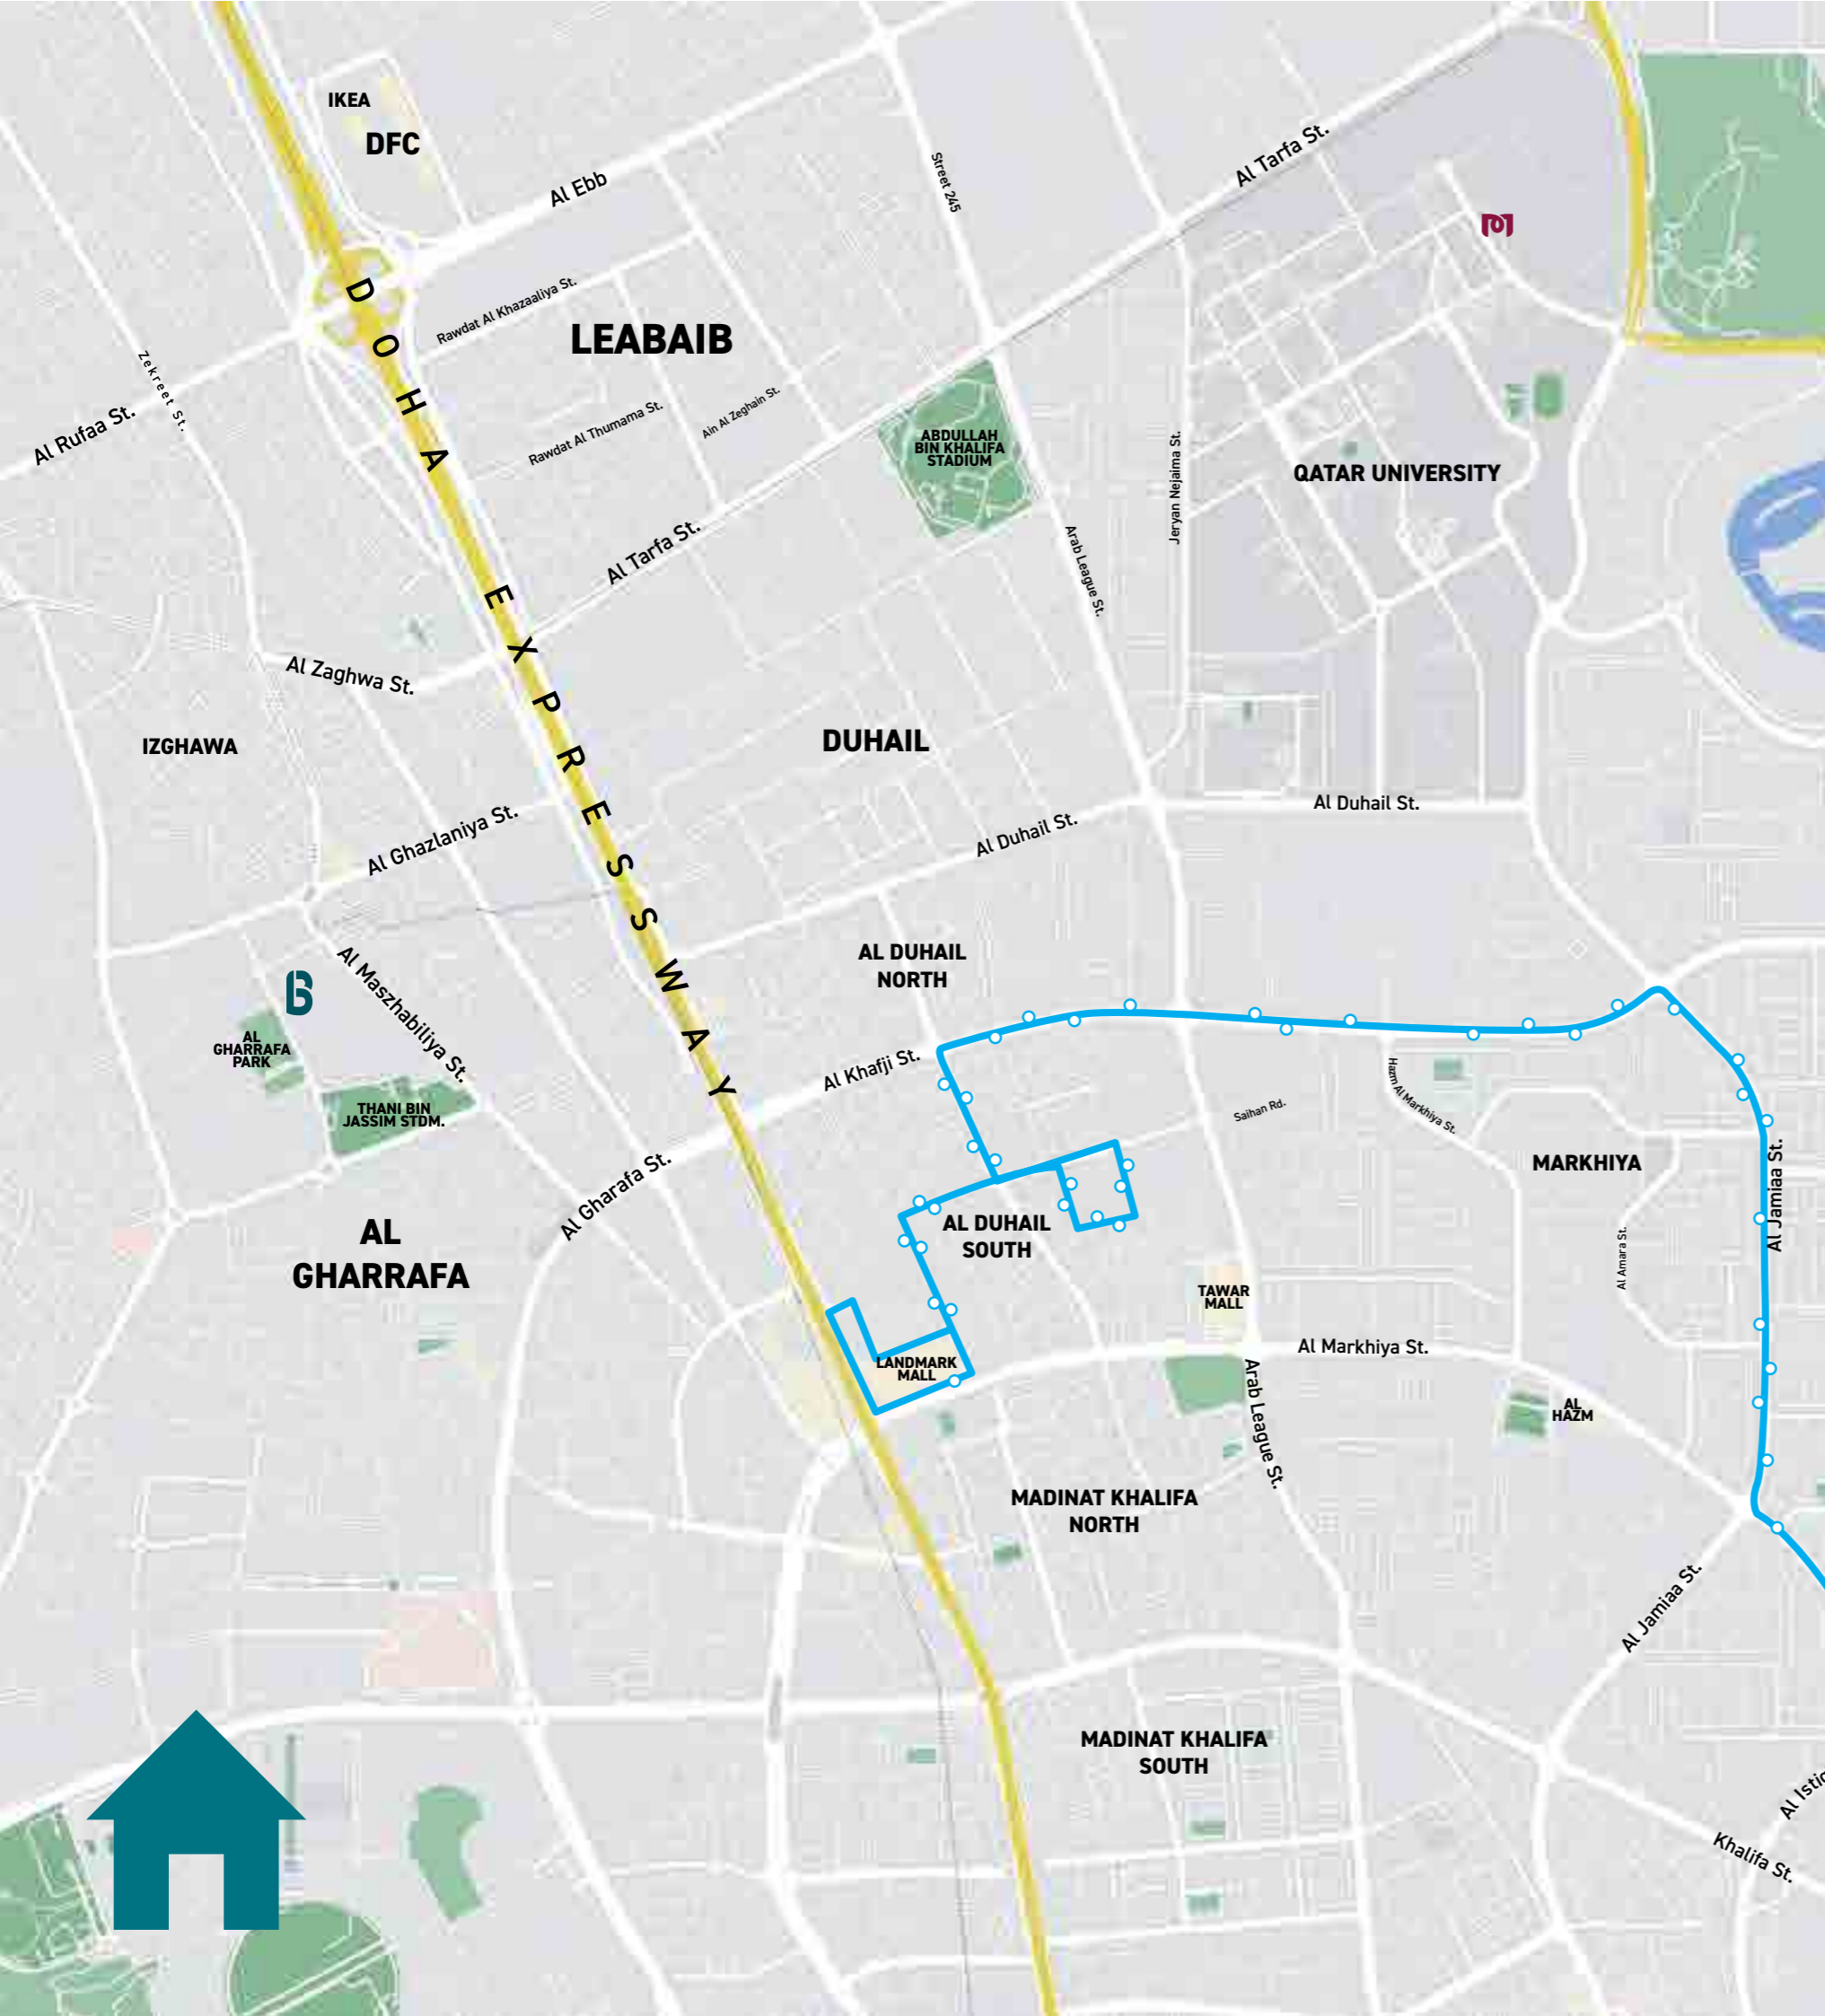

BUS L517

Lusail Metro Station
- Doha Festival City

LEGEND:

-  Bus route
-  Bus stop
-  Metro Station
-  New Bus Station

[Click Here for
Timetable](#)

DUKHAN HIGHWAY

BUS L518

West Bay Central Bus Station
- Landmark Mall