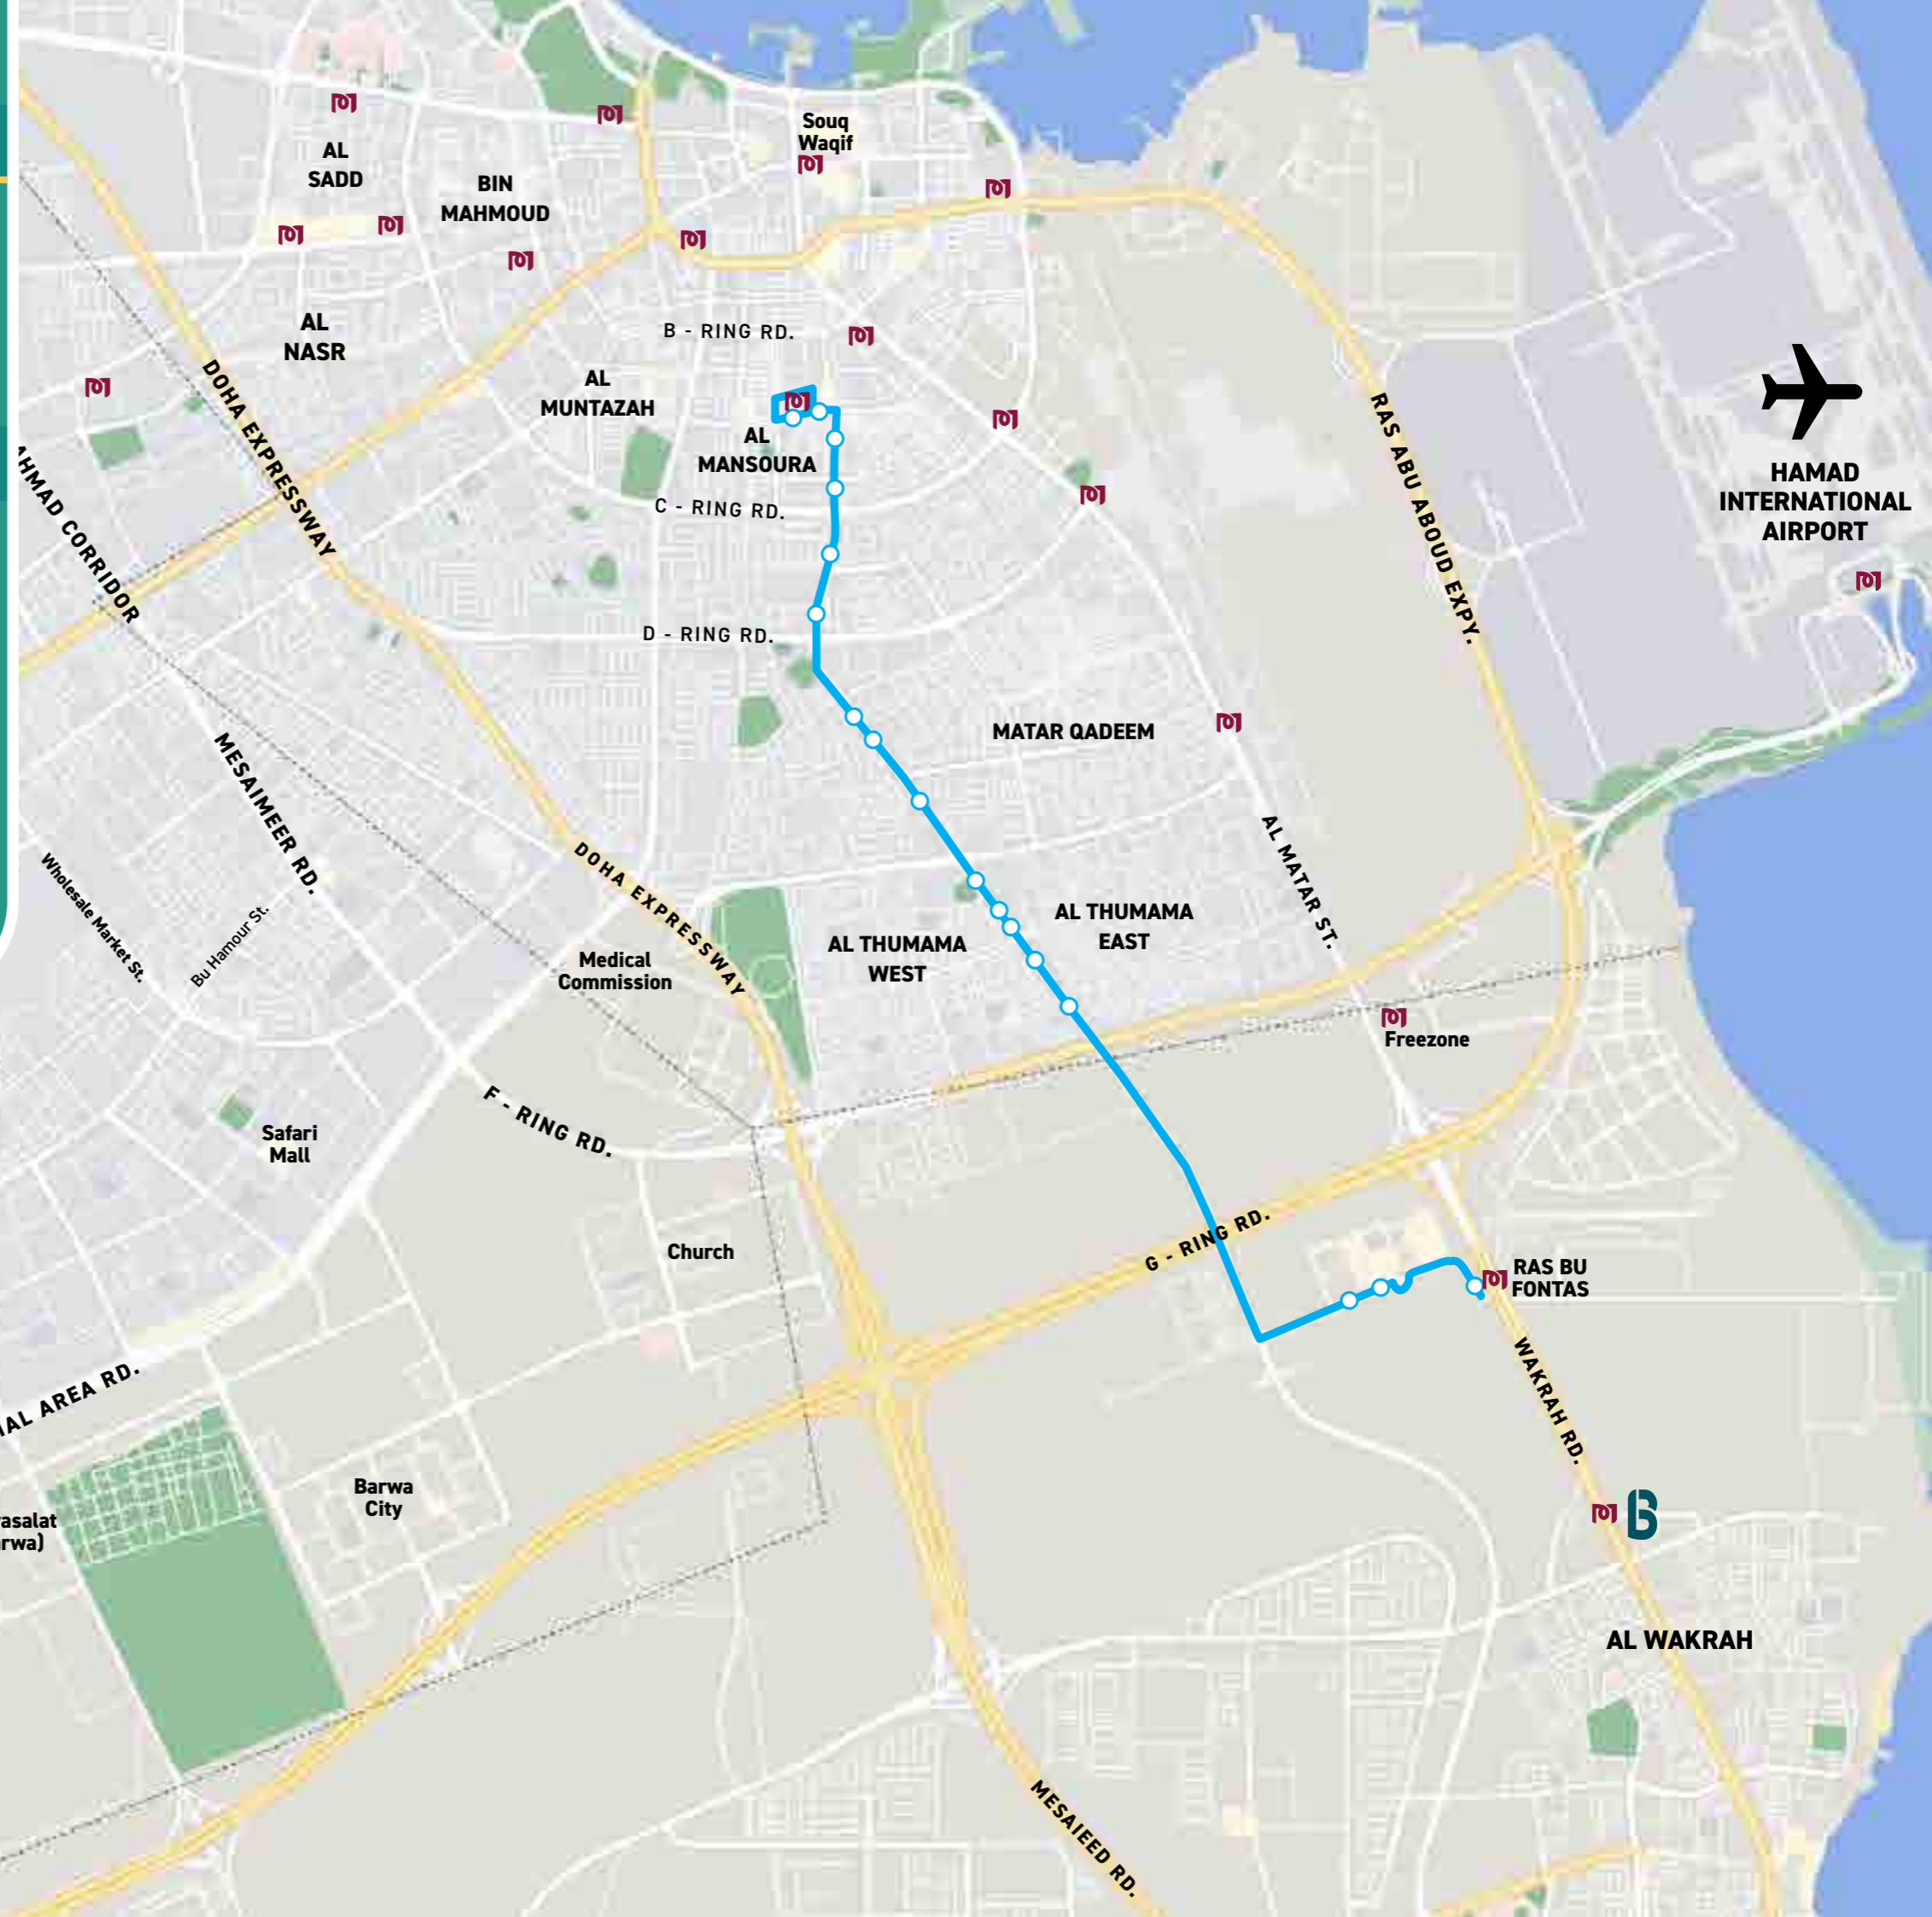

[Click Here for
Timetable](#)

BUS L527

Al Shaqab Metro Station
- Al Kharaitiyat

LEGEND:

-  Bus route
-  Bus stop
-  Metro Station
-  Bus Station

[Click Here for
Timetable](#)

BUS L529

Ras Abu Fontas Metro Station
- Al Mansoura Metro Station

LEGEND:

-  Bus route
-  Bus stop
-  Metro Station
-  New Bus Station

[Click Here for
Timetable](#)

BUS L530

Al Rayyan Al Qadeem Metro Station
- Salwa Road Via Al Waab Metro Station

LEGEND:

-  Bus route
-  Bus stop
-  Metro Station