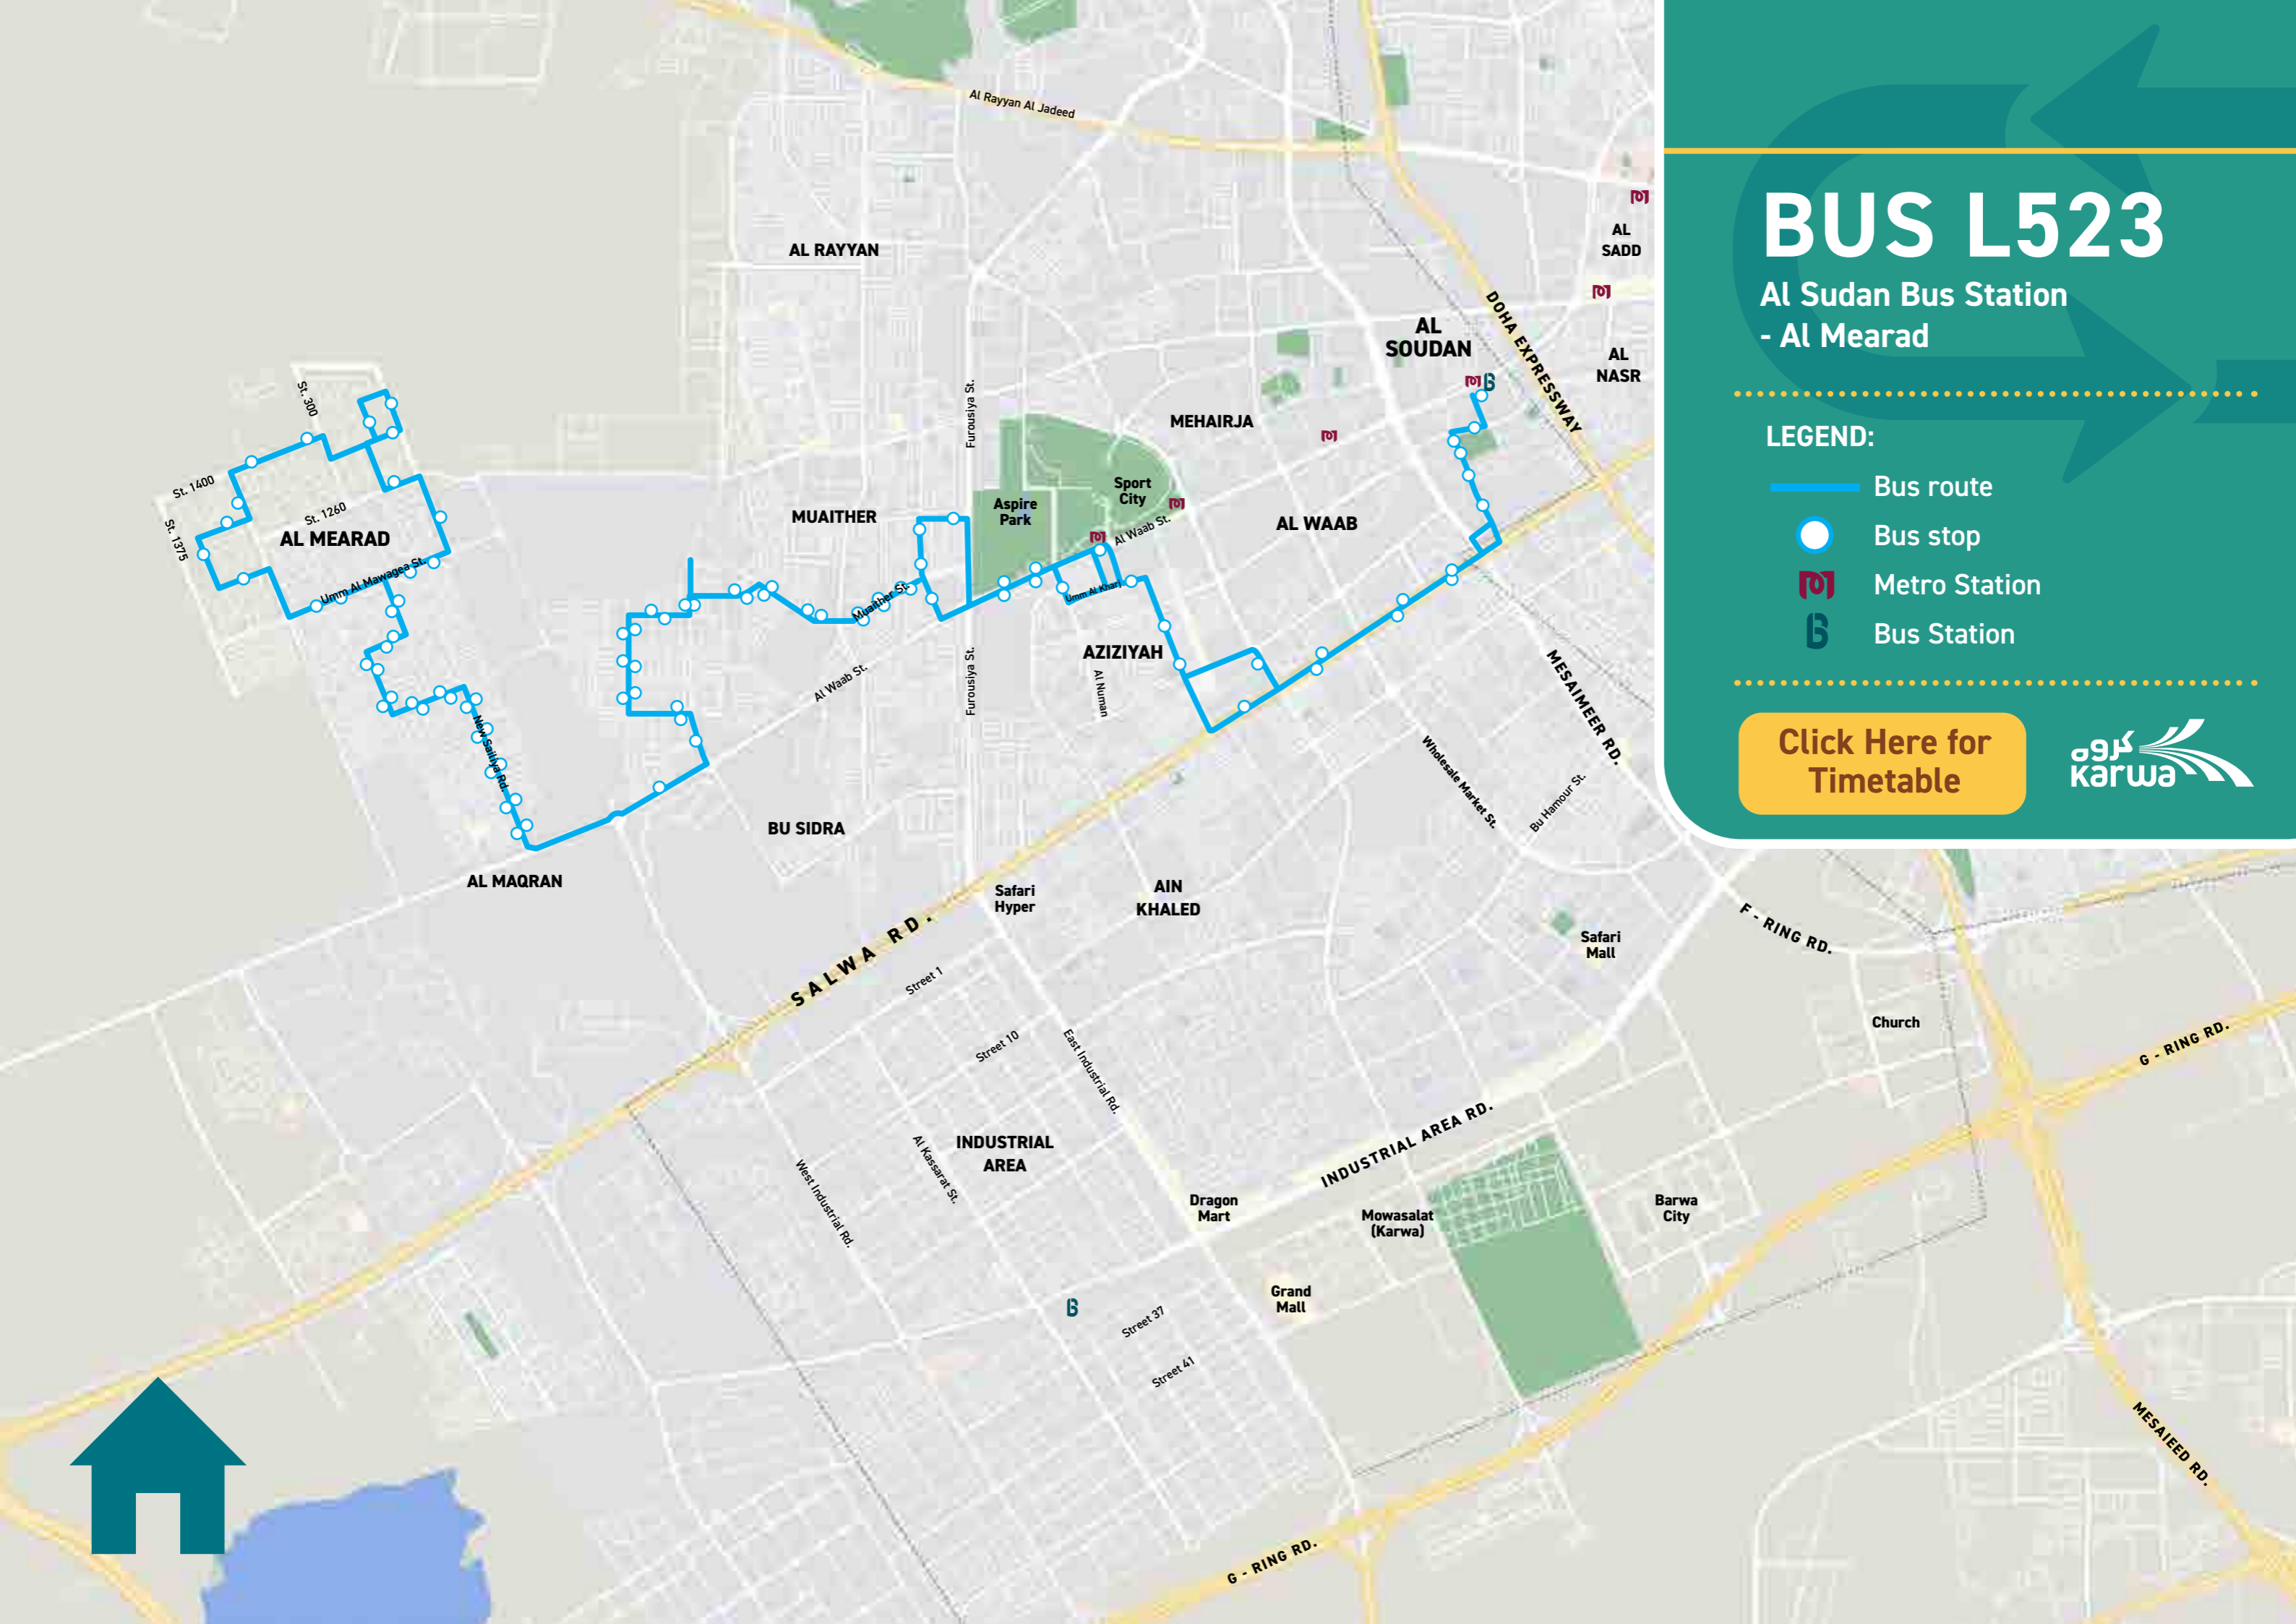

*** IMPORTANT NOTE:**

**There will be temporary diversions on this route
due to ongoing road works.**

BUS L523

Al Sudan Bus Station
- Al Mearad

LEGEND:

 Bus route

 Bus stop

 Metro Station

 Bus Station

[Click Here for
Timetable](#)

BUS L524

Al Sudan Bus Station
- Barwa Al Baraha Labour Camp

LEGEND:

-  Bus route
-  Bus stop
-  Metro Station
-  Bus Station

[Click Here for Timetable](#)

BUS L525