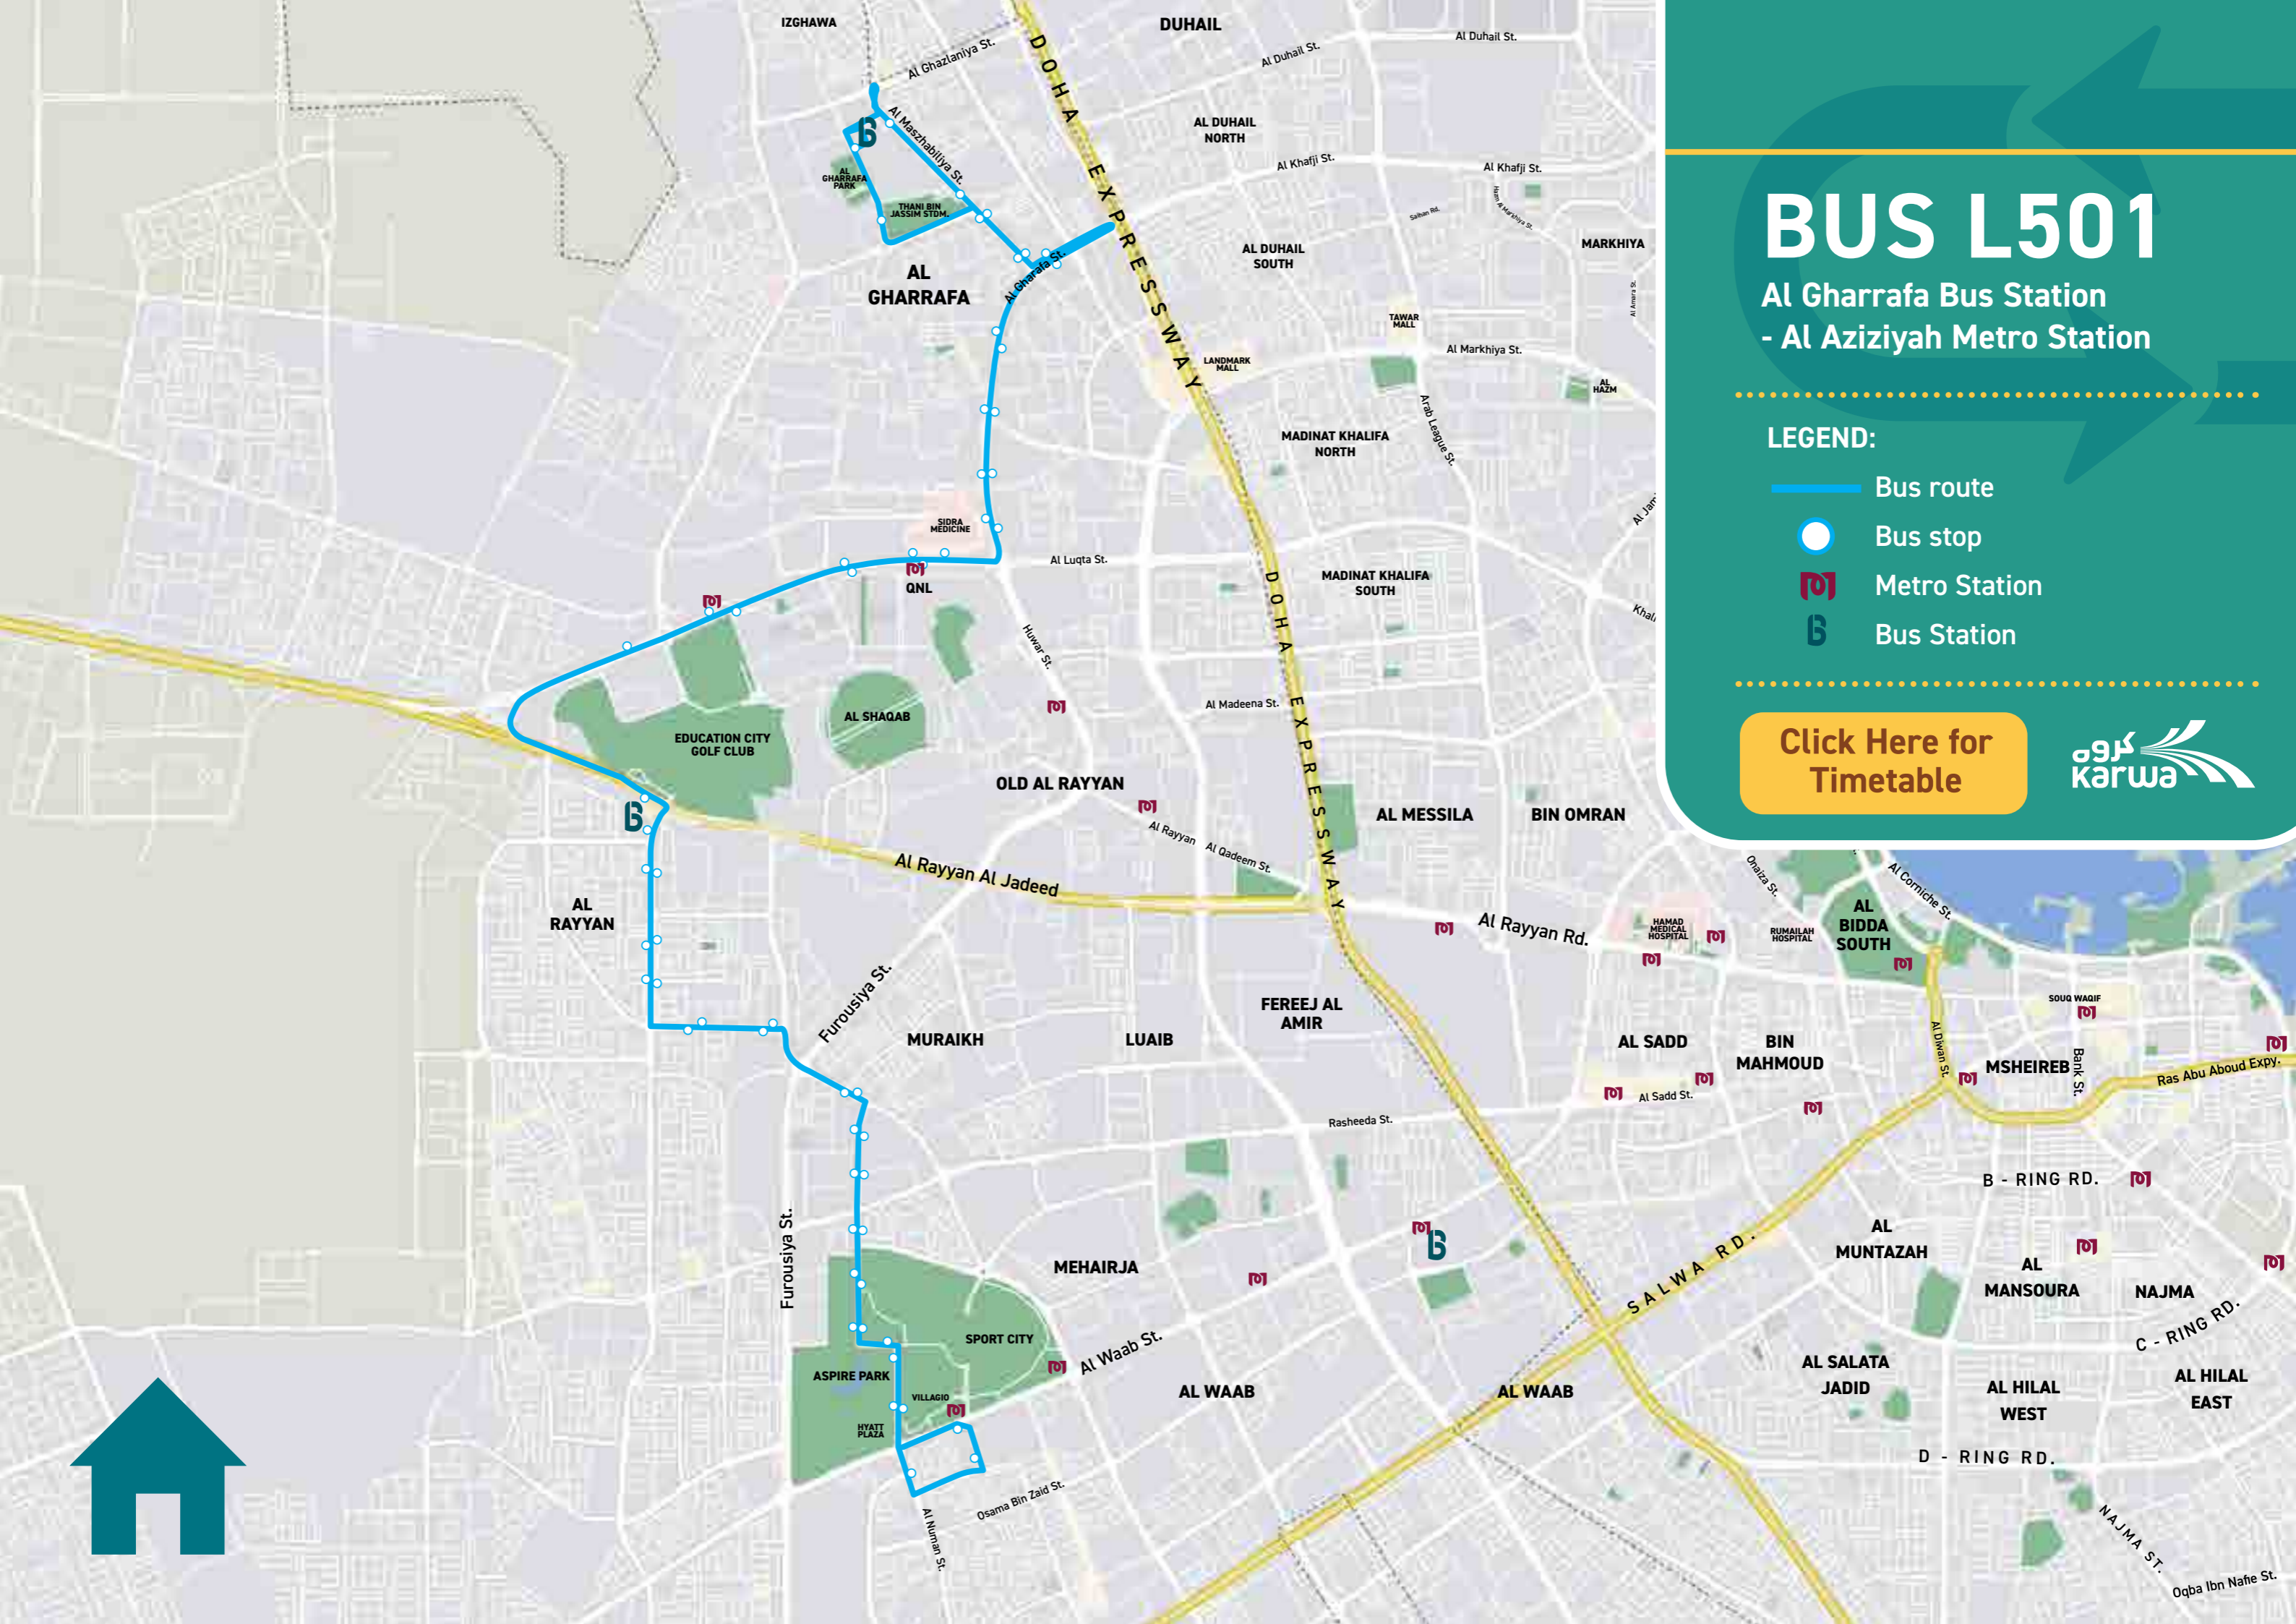

BUS L501

Al Gharrafa Bus Station
- Al Aziziyah Metro Station

LEGEND:

- Bus route
- Bus stop
- Metro Station
- Bus Station

[Click Here for Timetable](#)