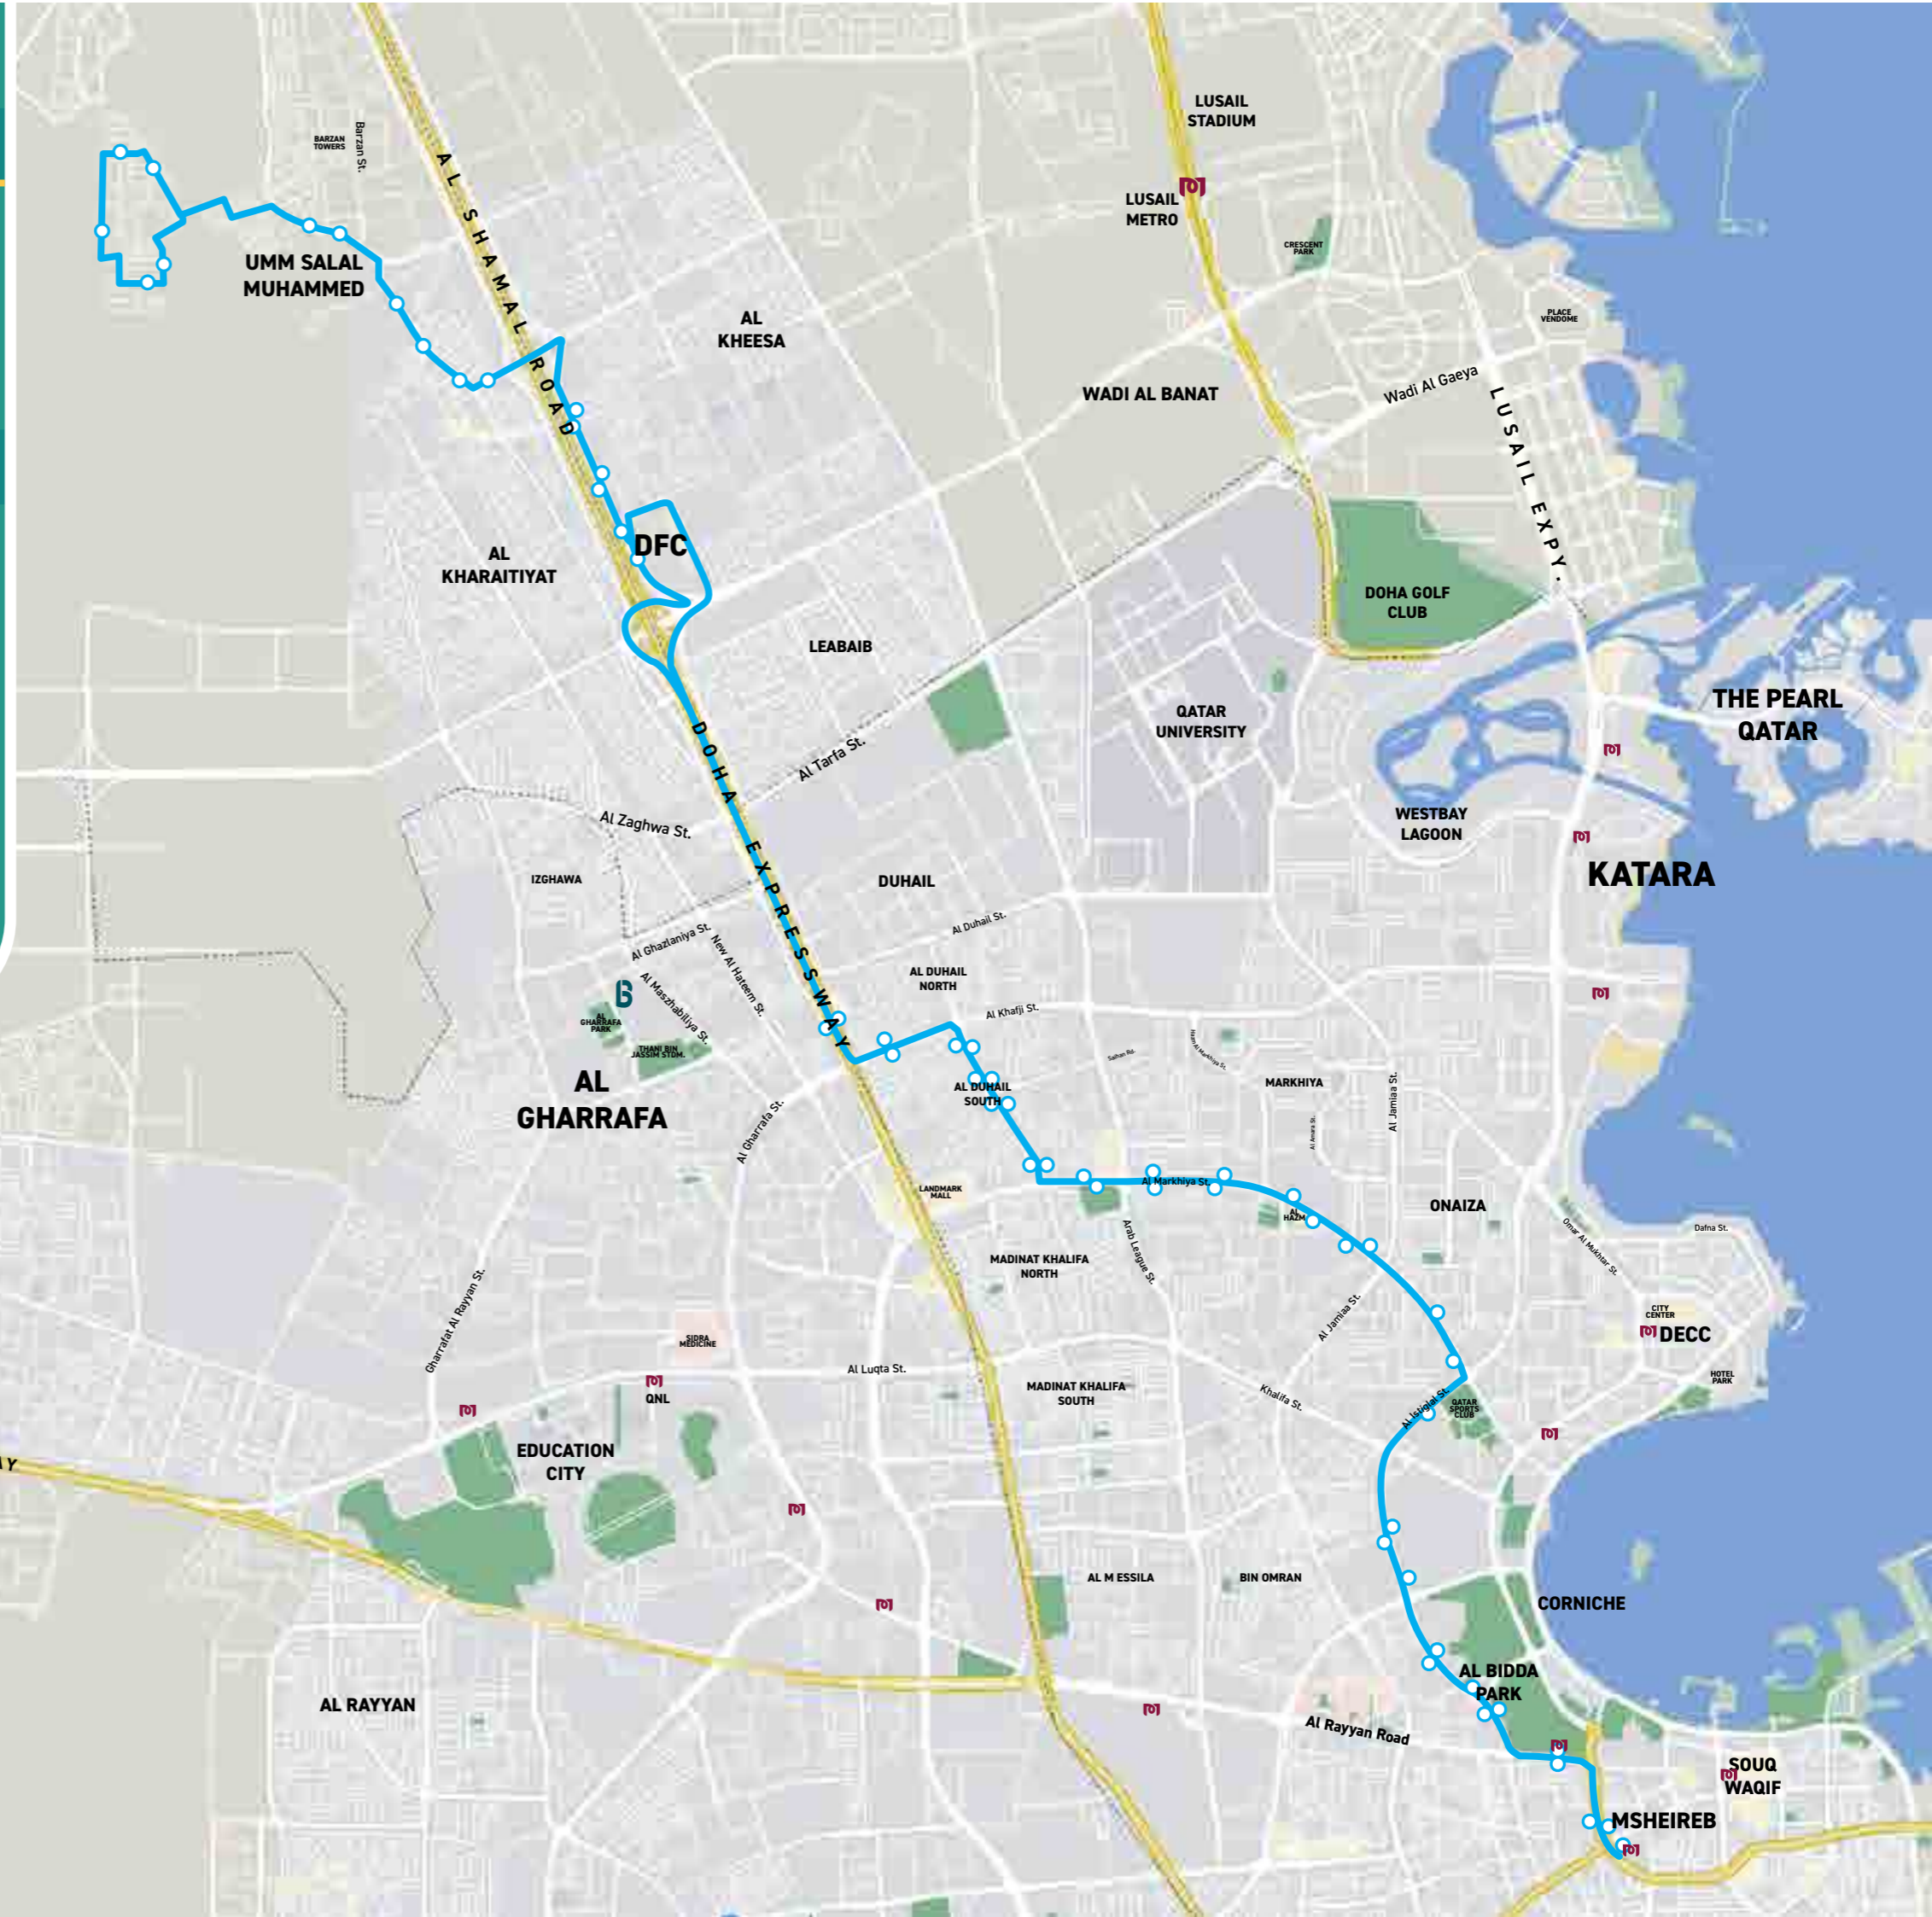

[Click Here for
Timetable](#)

BUS T602

Industrial Area Bus Station - Msheireb (via Haloul St.)

LEGEND:

-  Bus route
-  Bus stop
-  Metro Station
-  New Bus Station

[Click Here for Timetable](#)

BUS T603

Msheireb Metro Station
- Mesaimer Health Center /
Religious Complex

LEGEND:

-  Bus route
-  Bus stop
-  Metro Station
-  New Bus Station

[Click Here for
Timetable](#)

BUS T606

Al Gharrafa Bus Station
- Msheireb Bus Station

LEGEND:

-  Bus route
-  Bus stop
-  Metro Station
-  Bus Station