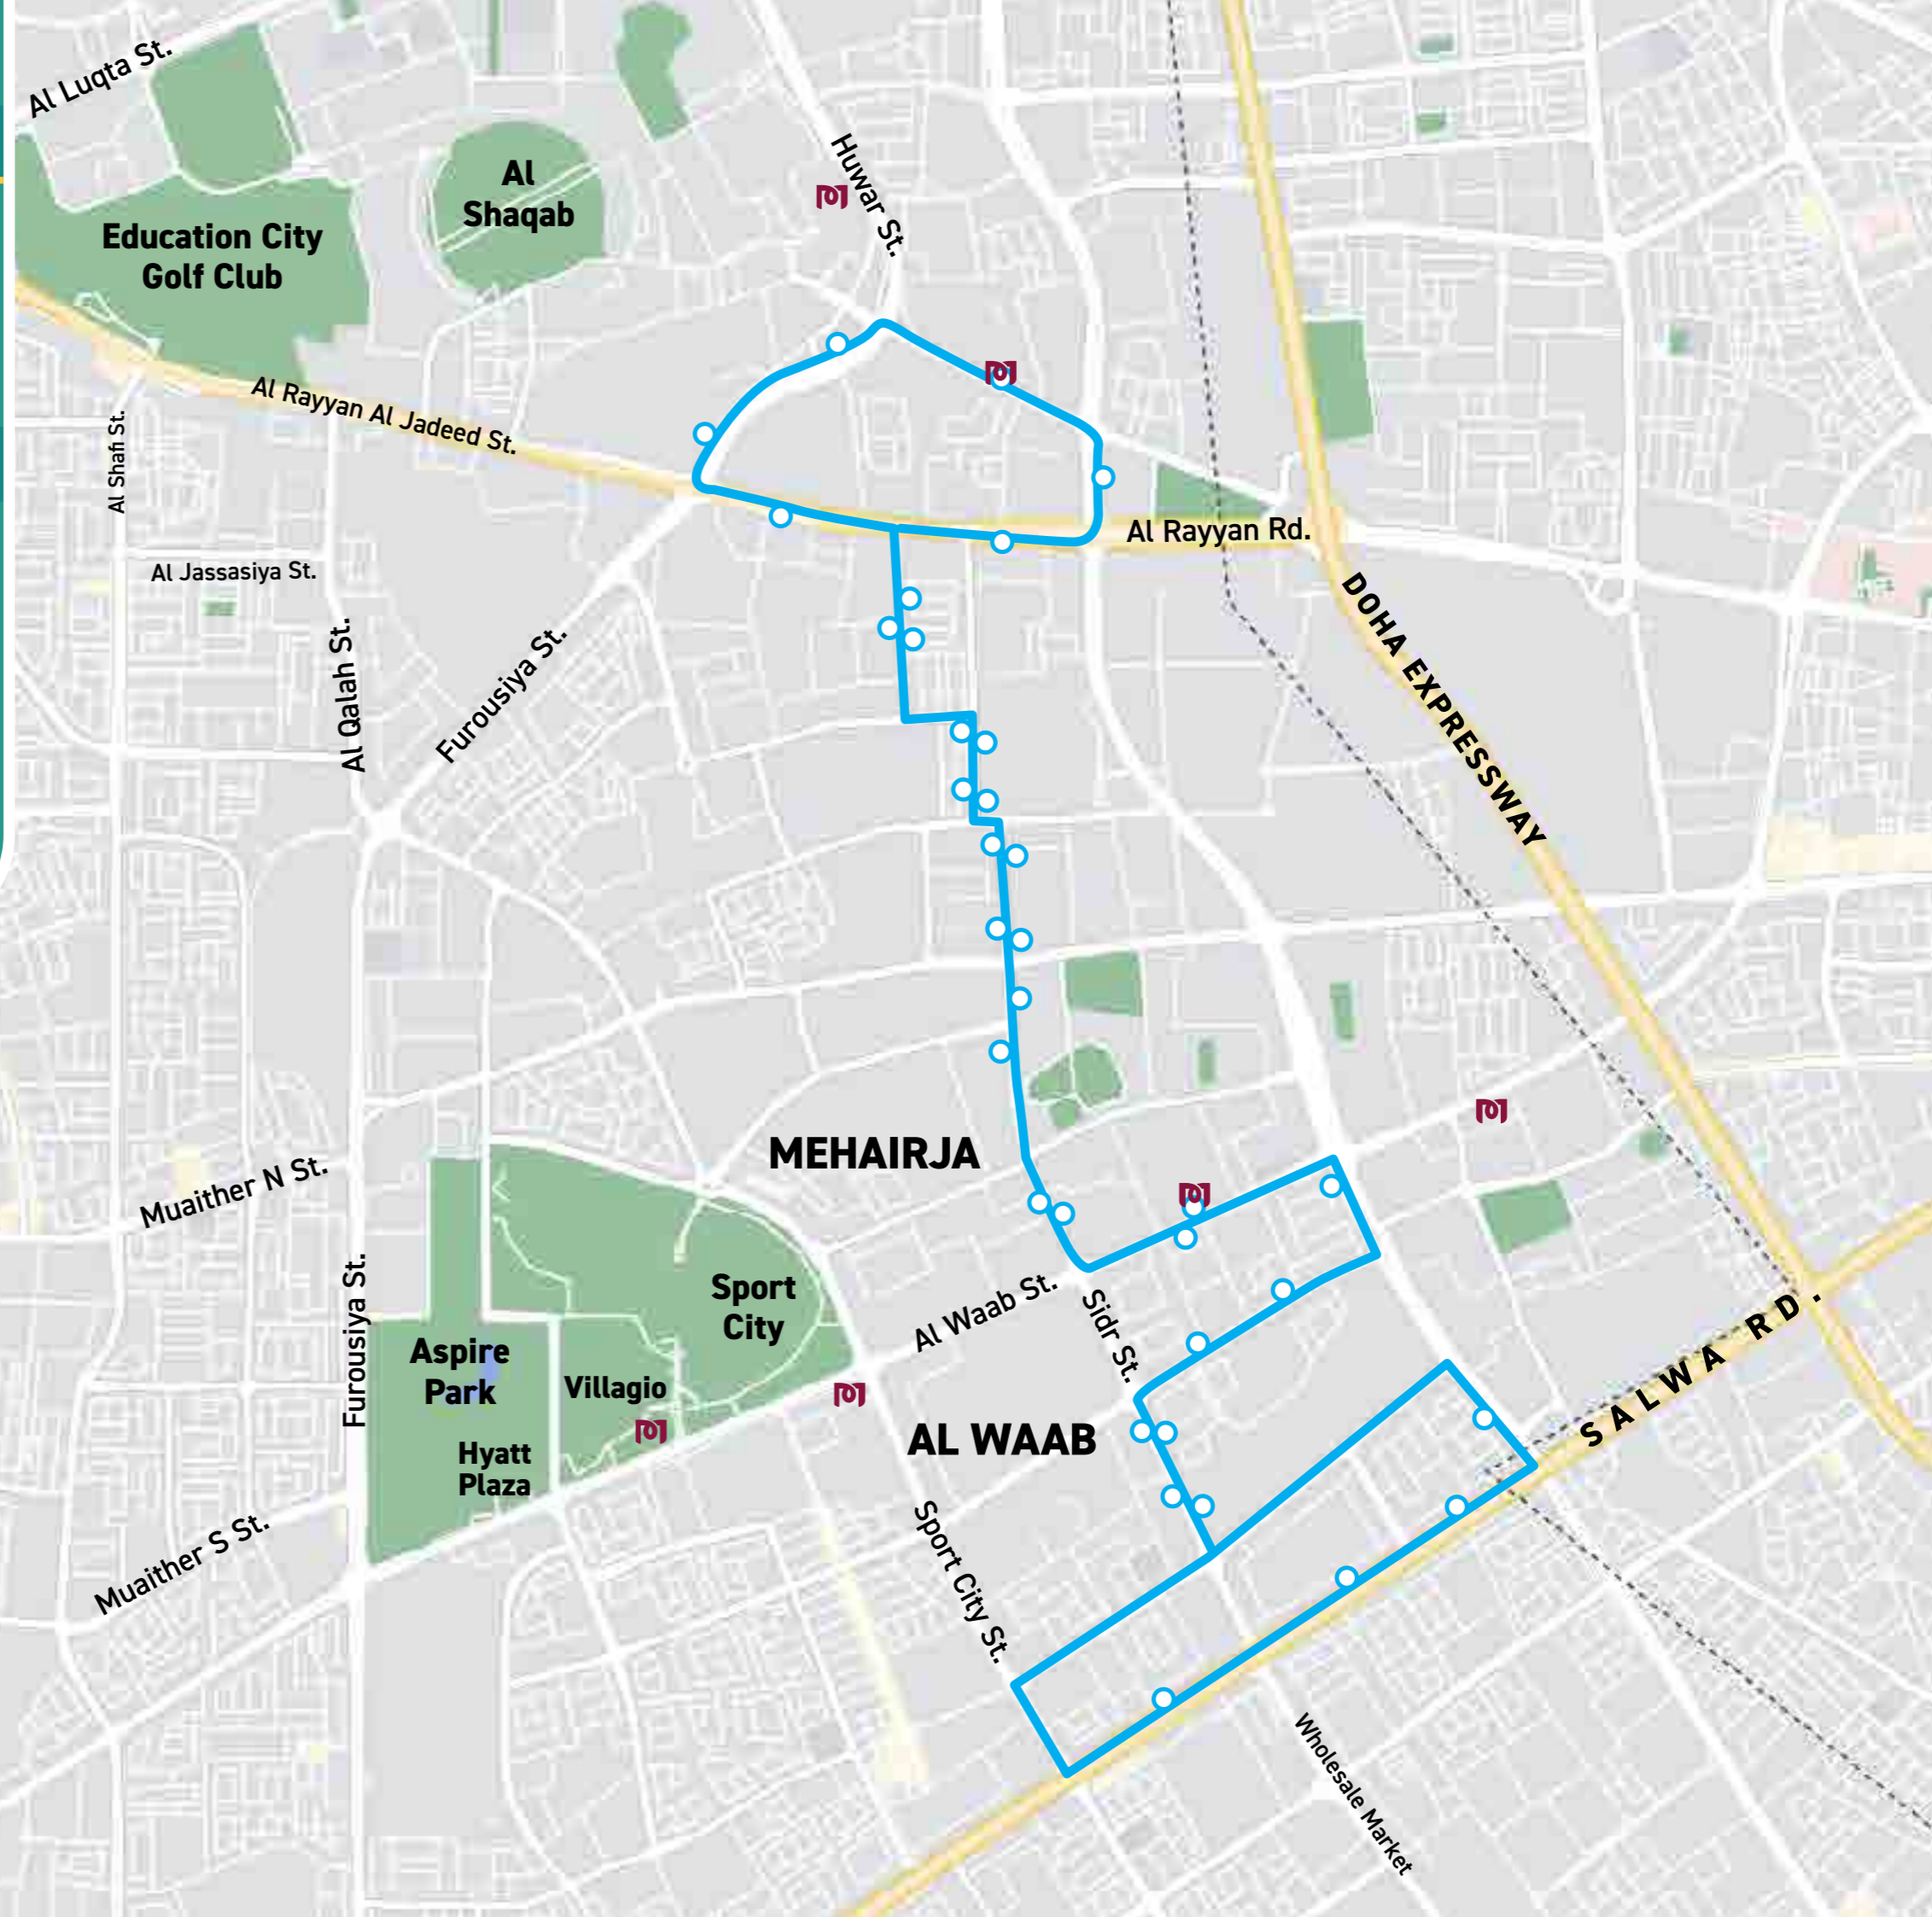

BUS L530

Al Rayyan Al Qadeem Metro Station
- Salwa Road Via Al Waab Metro Station

LEGEND:

- Bus route
- Bus stop
- Metro Station

[Click Here for
Timetable](#)